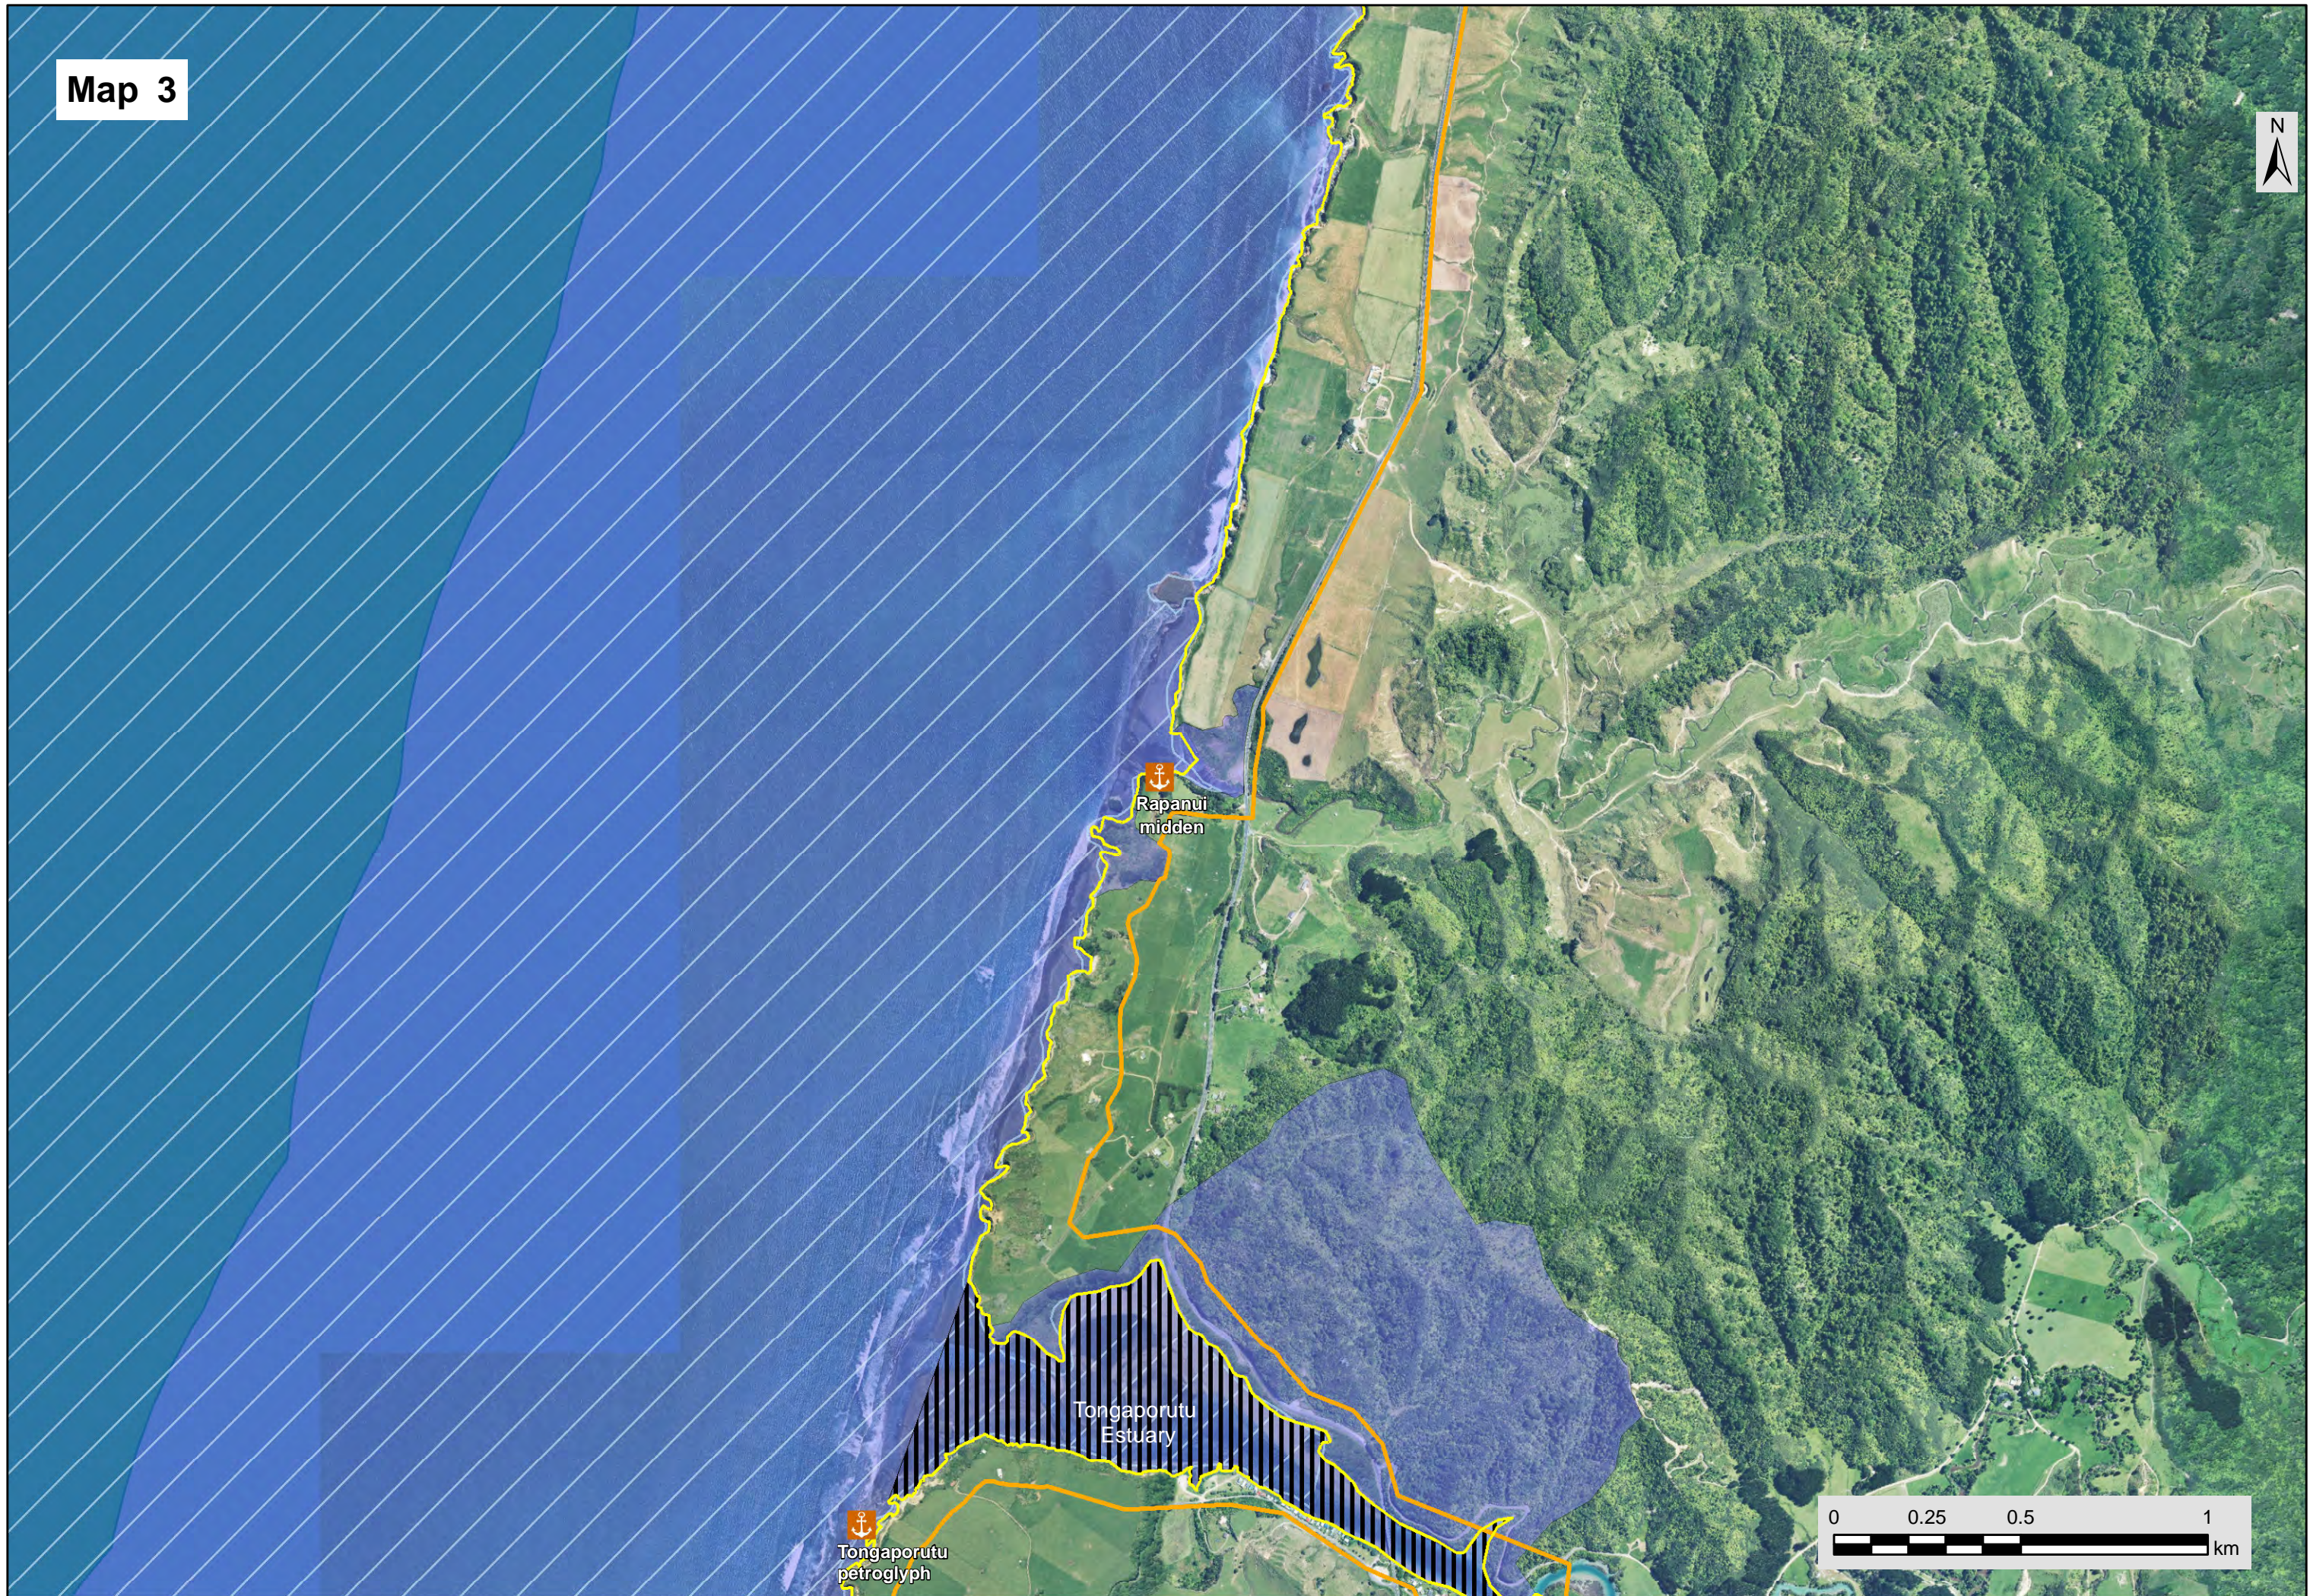

Map 1

Mōhakatino Estuary

Map 2

Te Puia
Pā ditch

Map 3

Map 4

Map 5

Alexandra
shipwreck

Map 6

Map 7

Map 8

Map 9

Map 10

Airedale
shipwreck

Paterson
shipwreck

Waitara
pillbox

Waitara River
training walls

Waitara
Estuary

Map 11