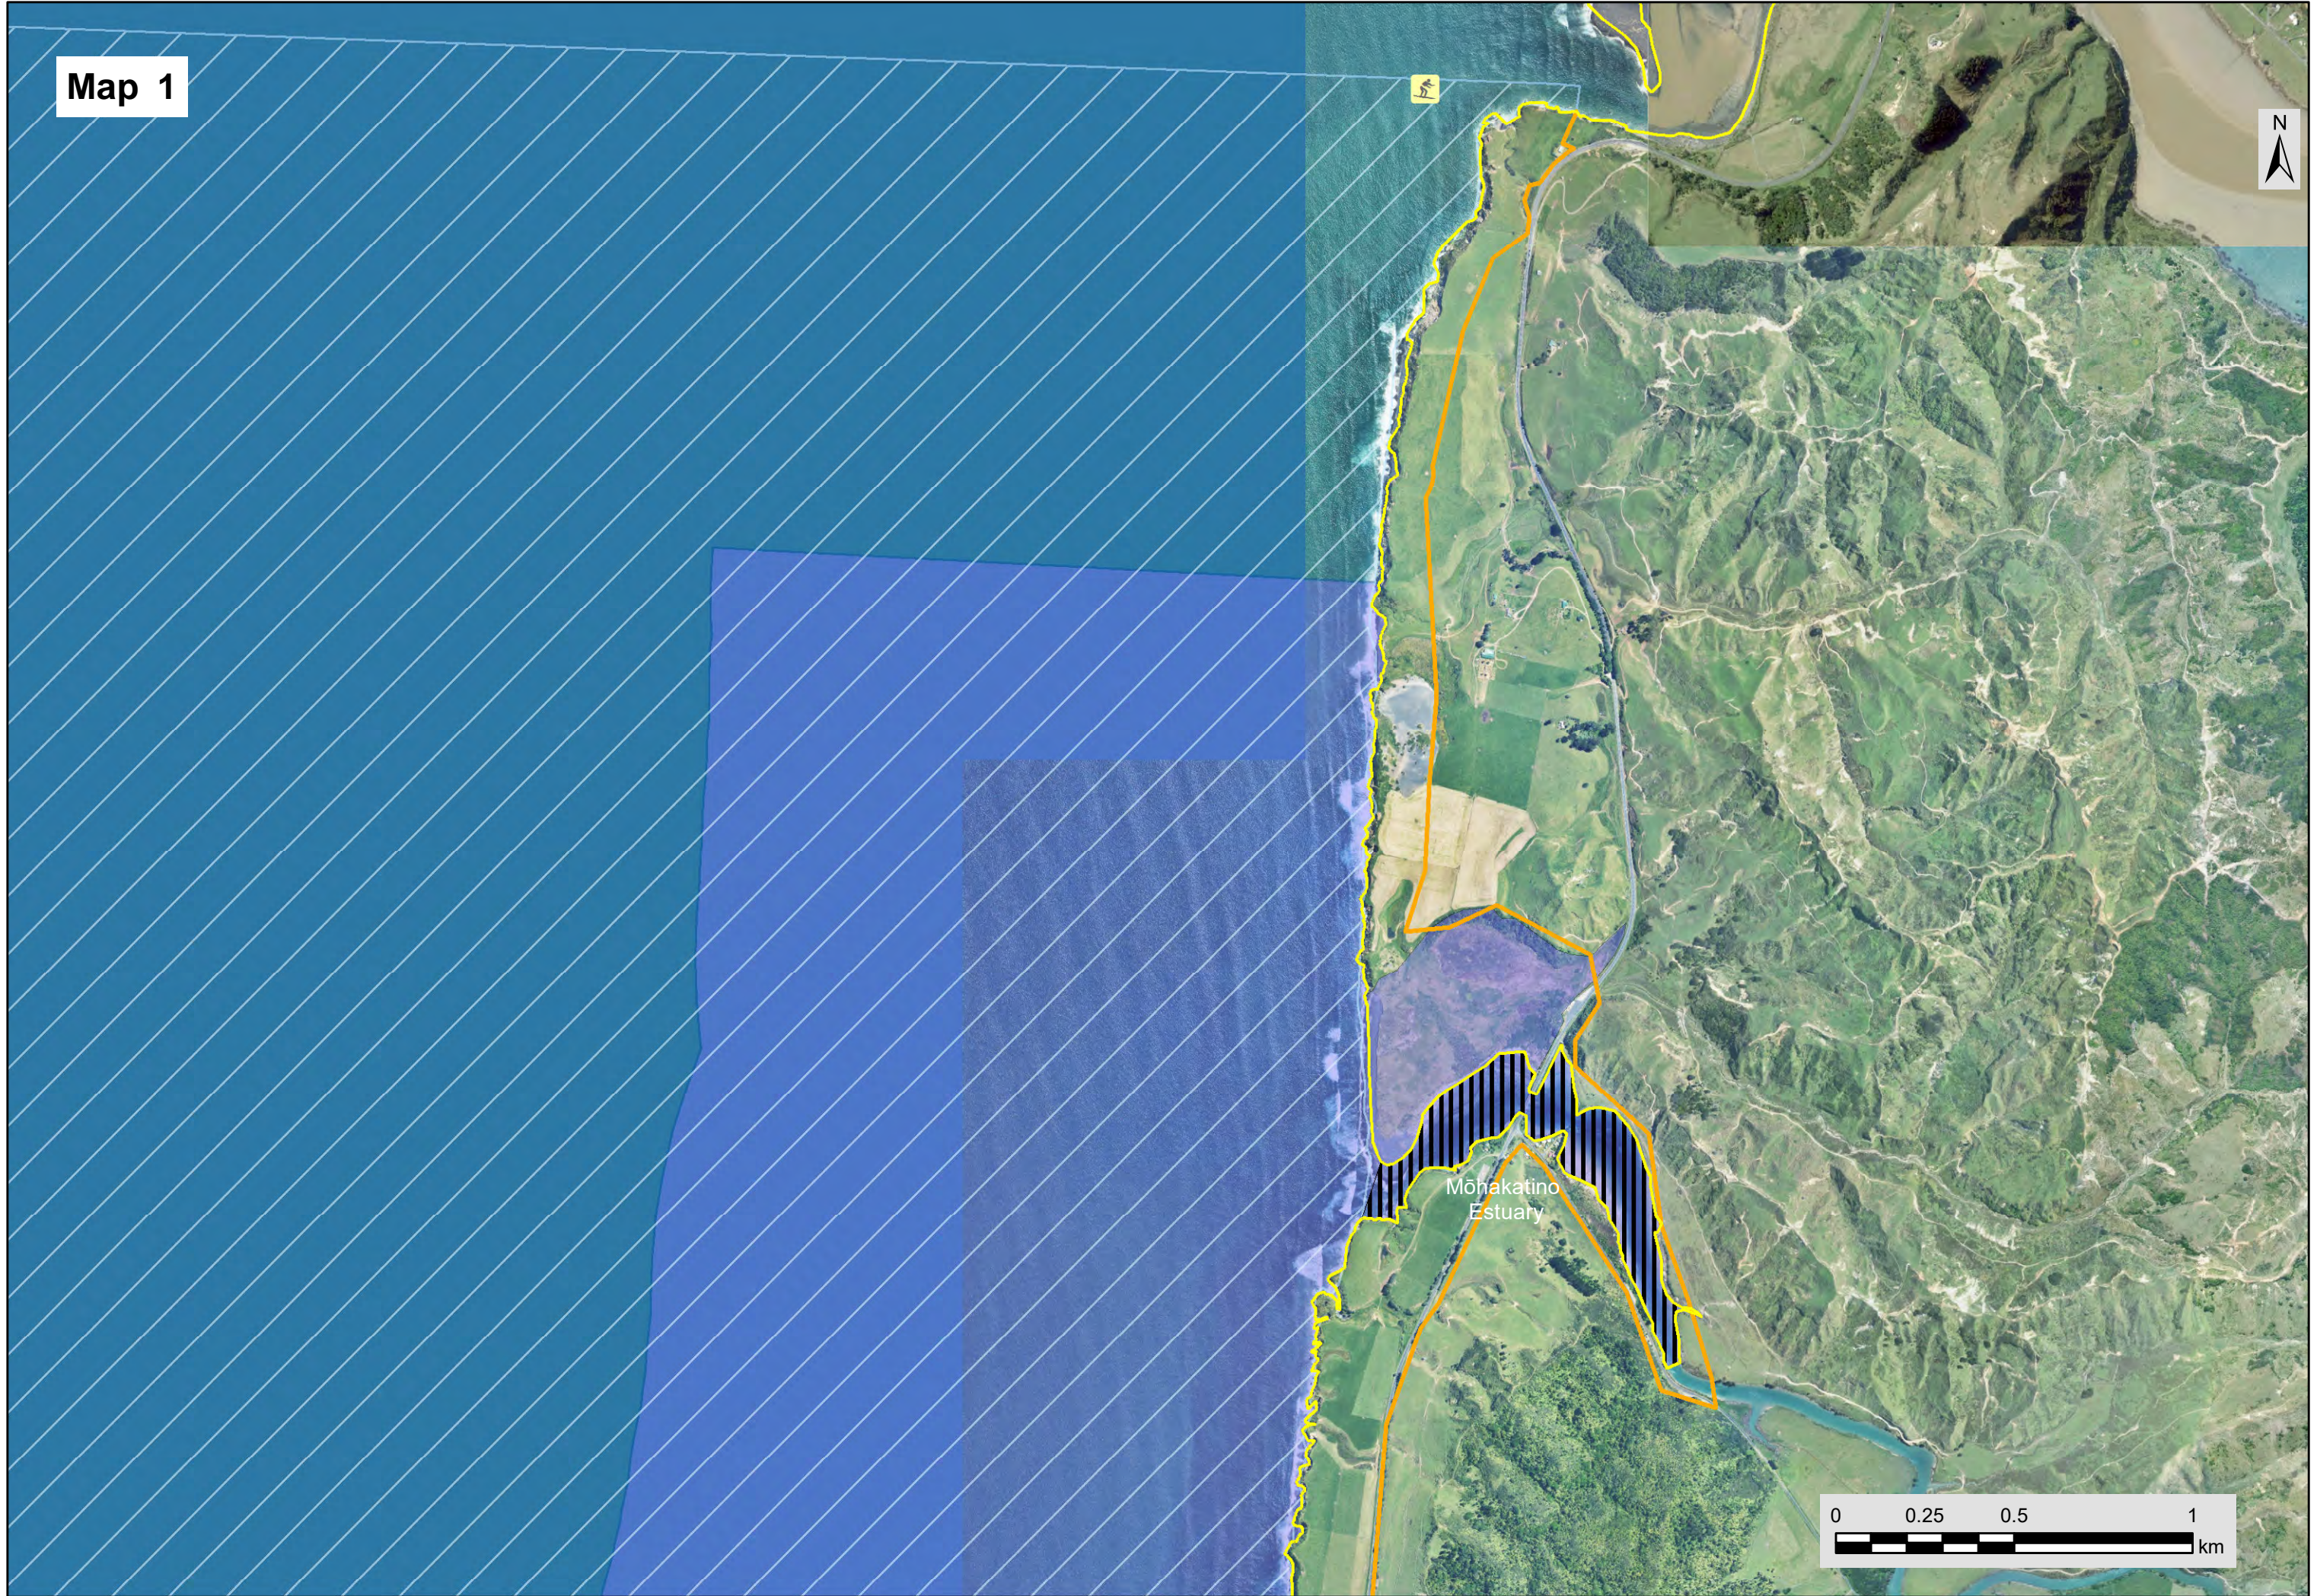

Map 1

Mōhakatino Estuary

Map 2

Te Puia
Pā ditch

Map 3

Map 4

Map 5

Alexandra
shipwreck

Map 6

Map 7

Map 8

Map 9

Map 10

Airedale
shipwreck

Paterson
shipwreck

Waitara
pillbox

Waitara River
training walls

Waitara
Estuary

Map 11