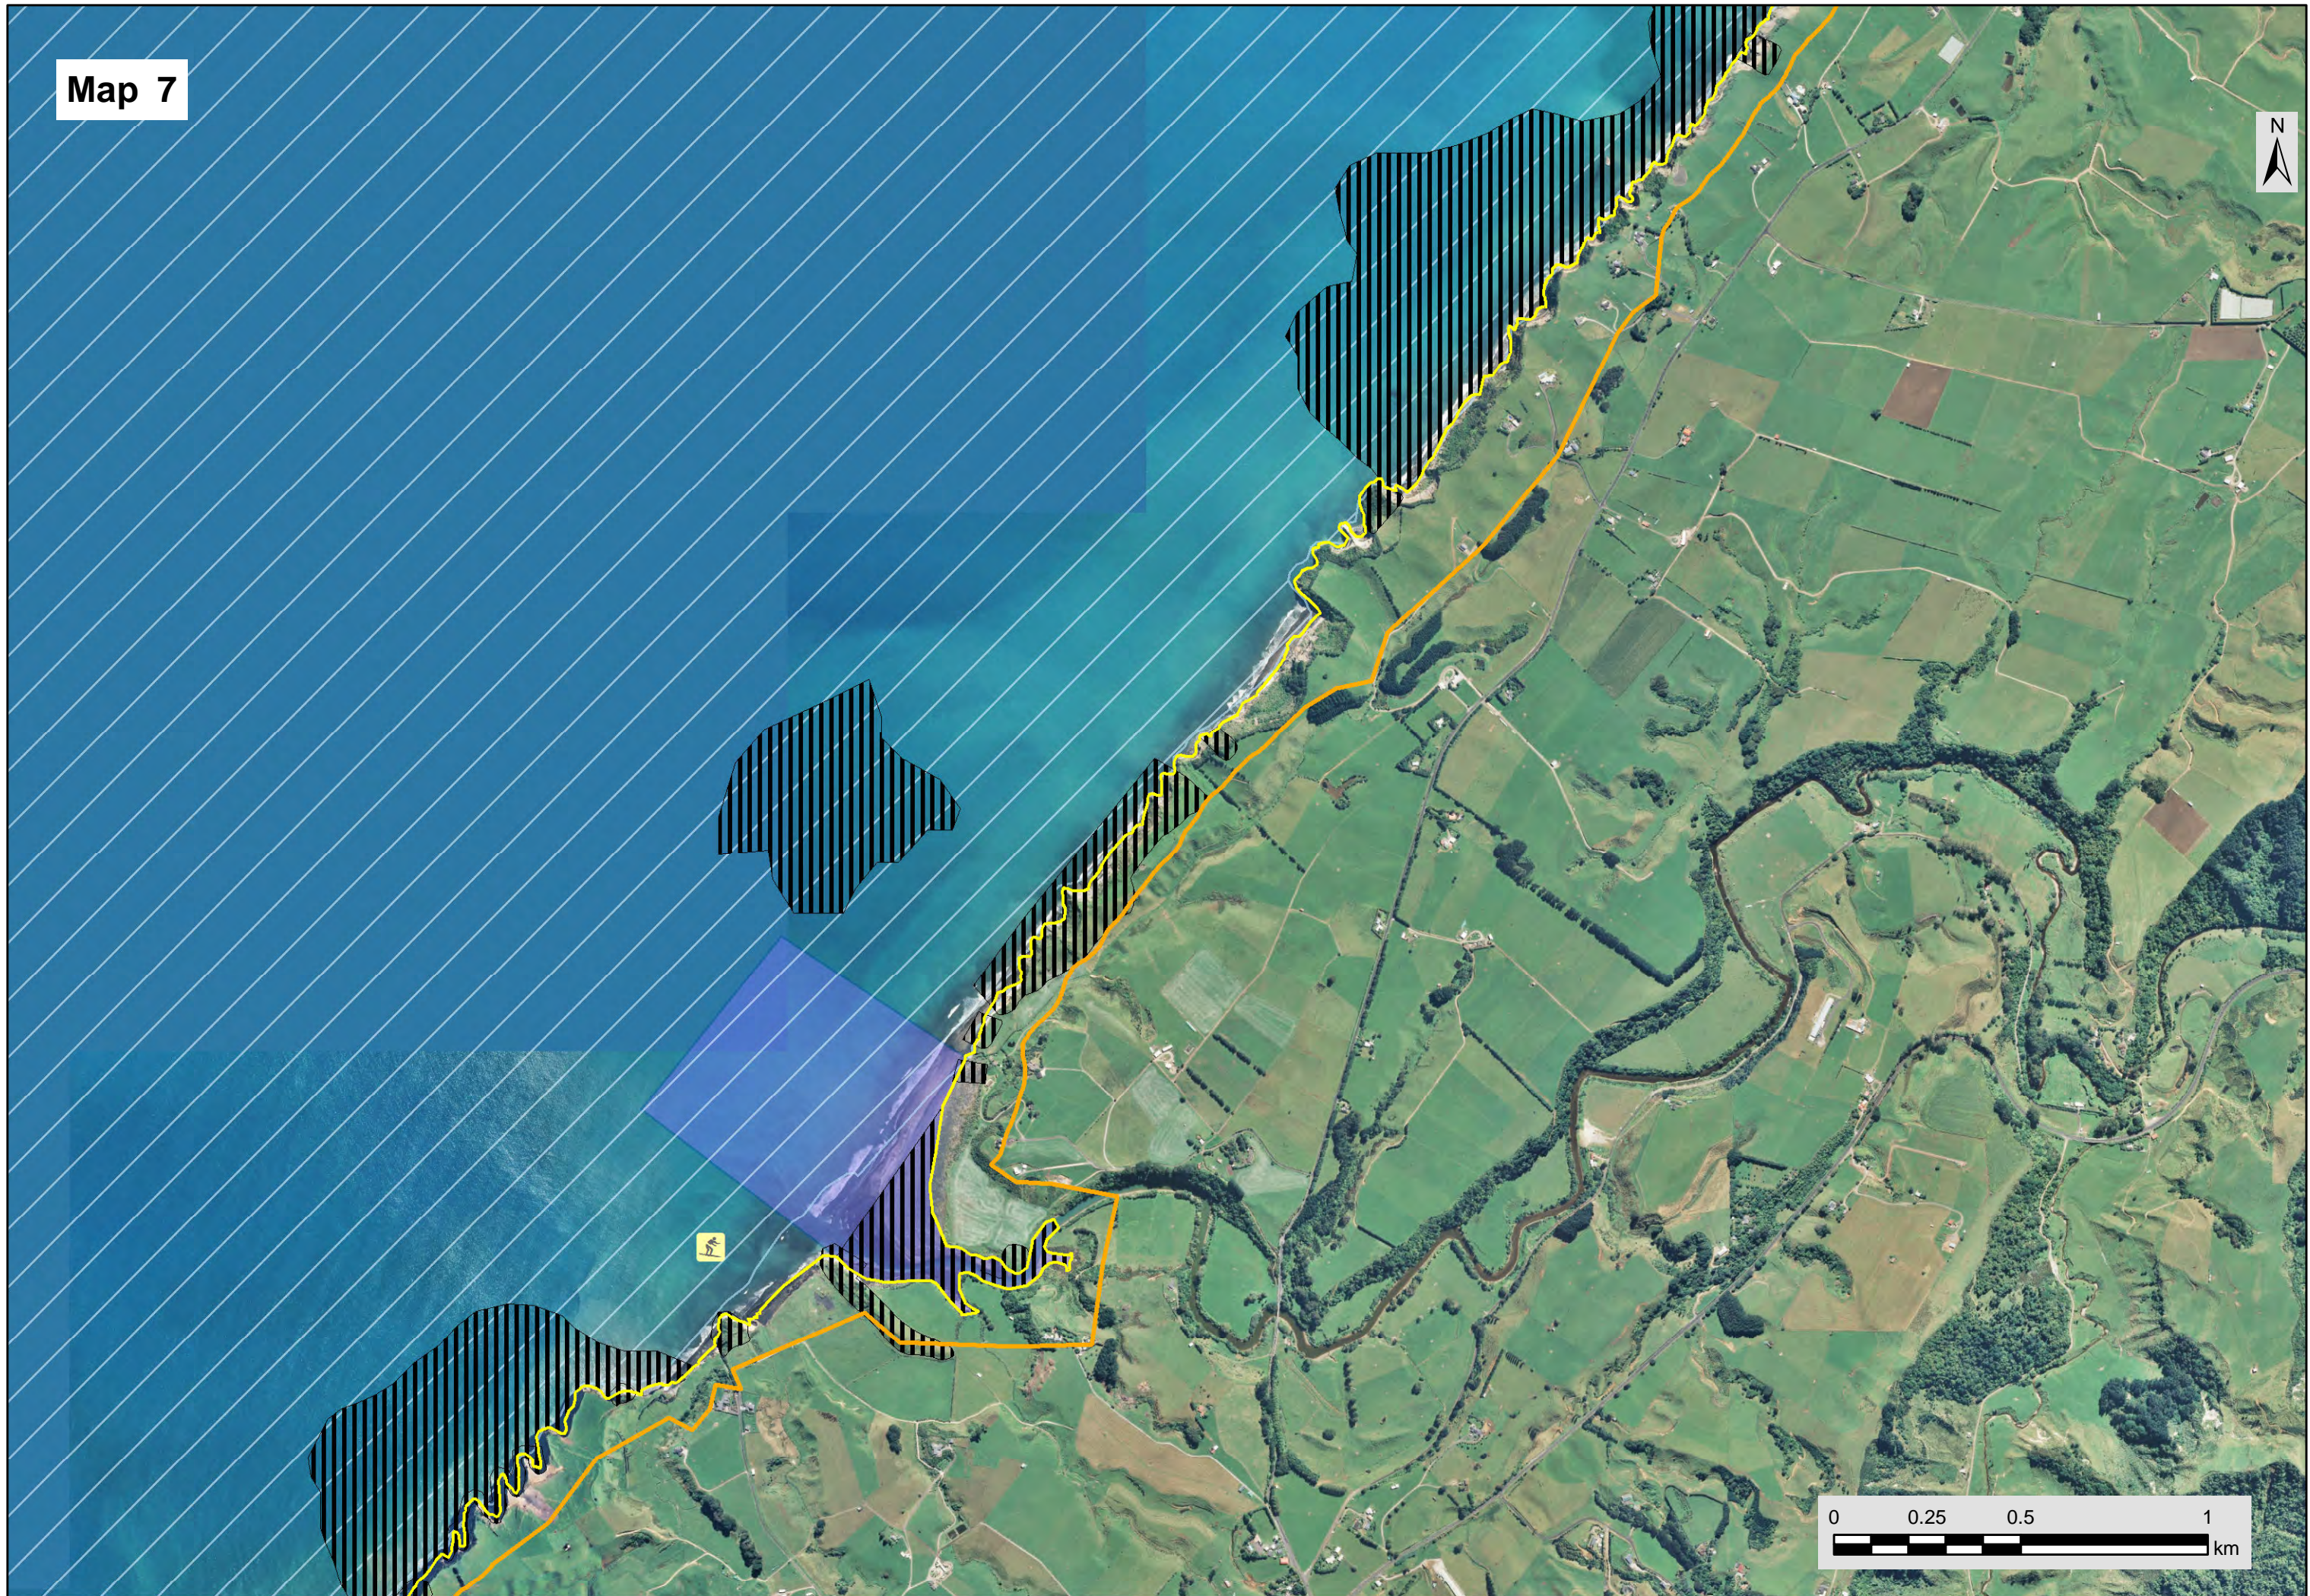

Map 1

Mōhakatino Estuary

Map 2

Te Puia
Pā ditch

Map 3

Map 4

Map 5

Alexandra
shipwreck

Map 6

Map 7

Map 8

Map 9

Map 10

Airedale
shipwreck

Paterson
shipwreck

Waitara
pillbox

Waitara River
training walls

Waitara
Estuary

Map 11