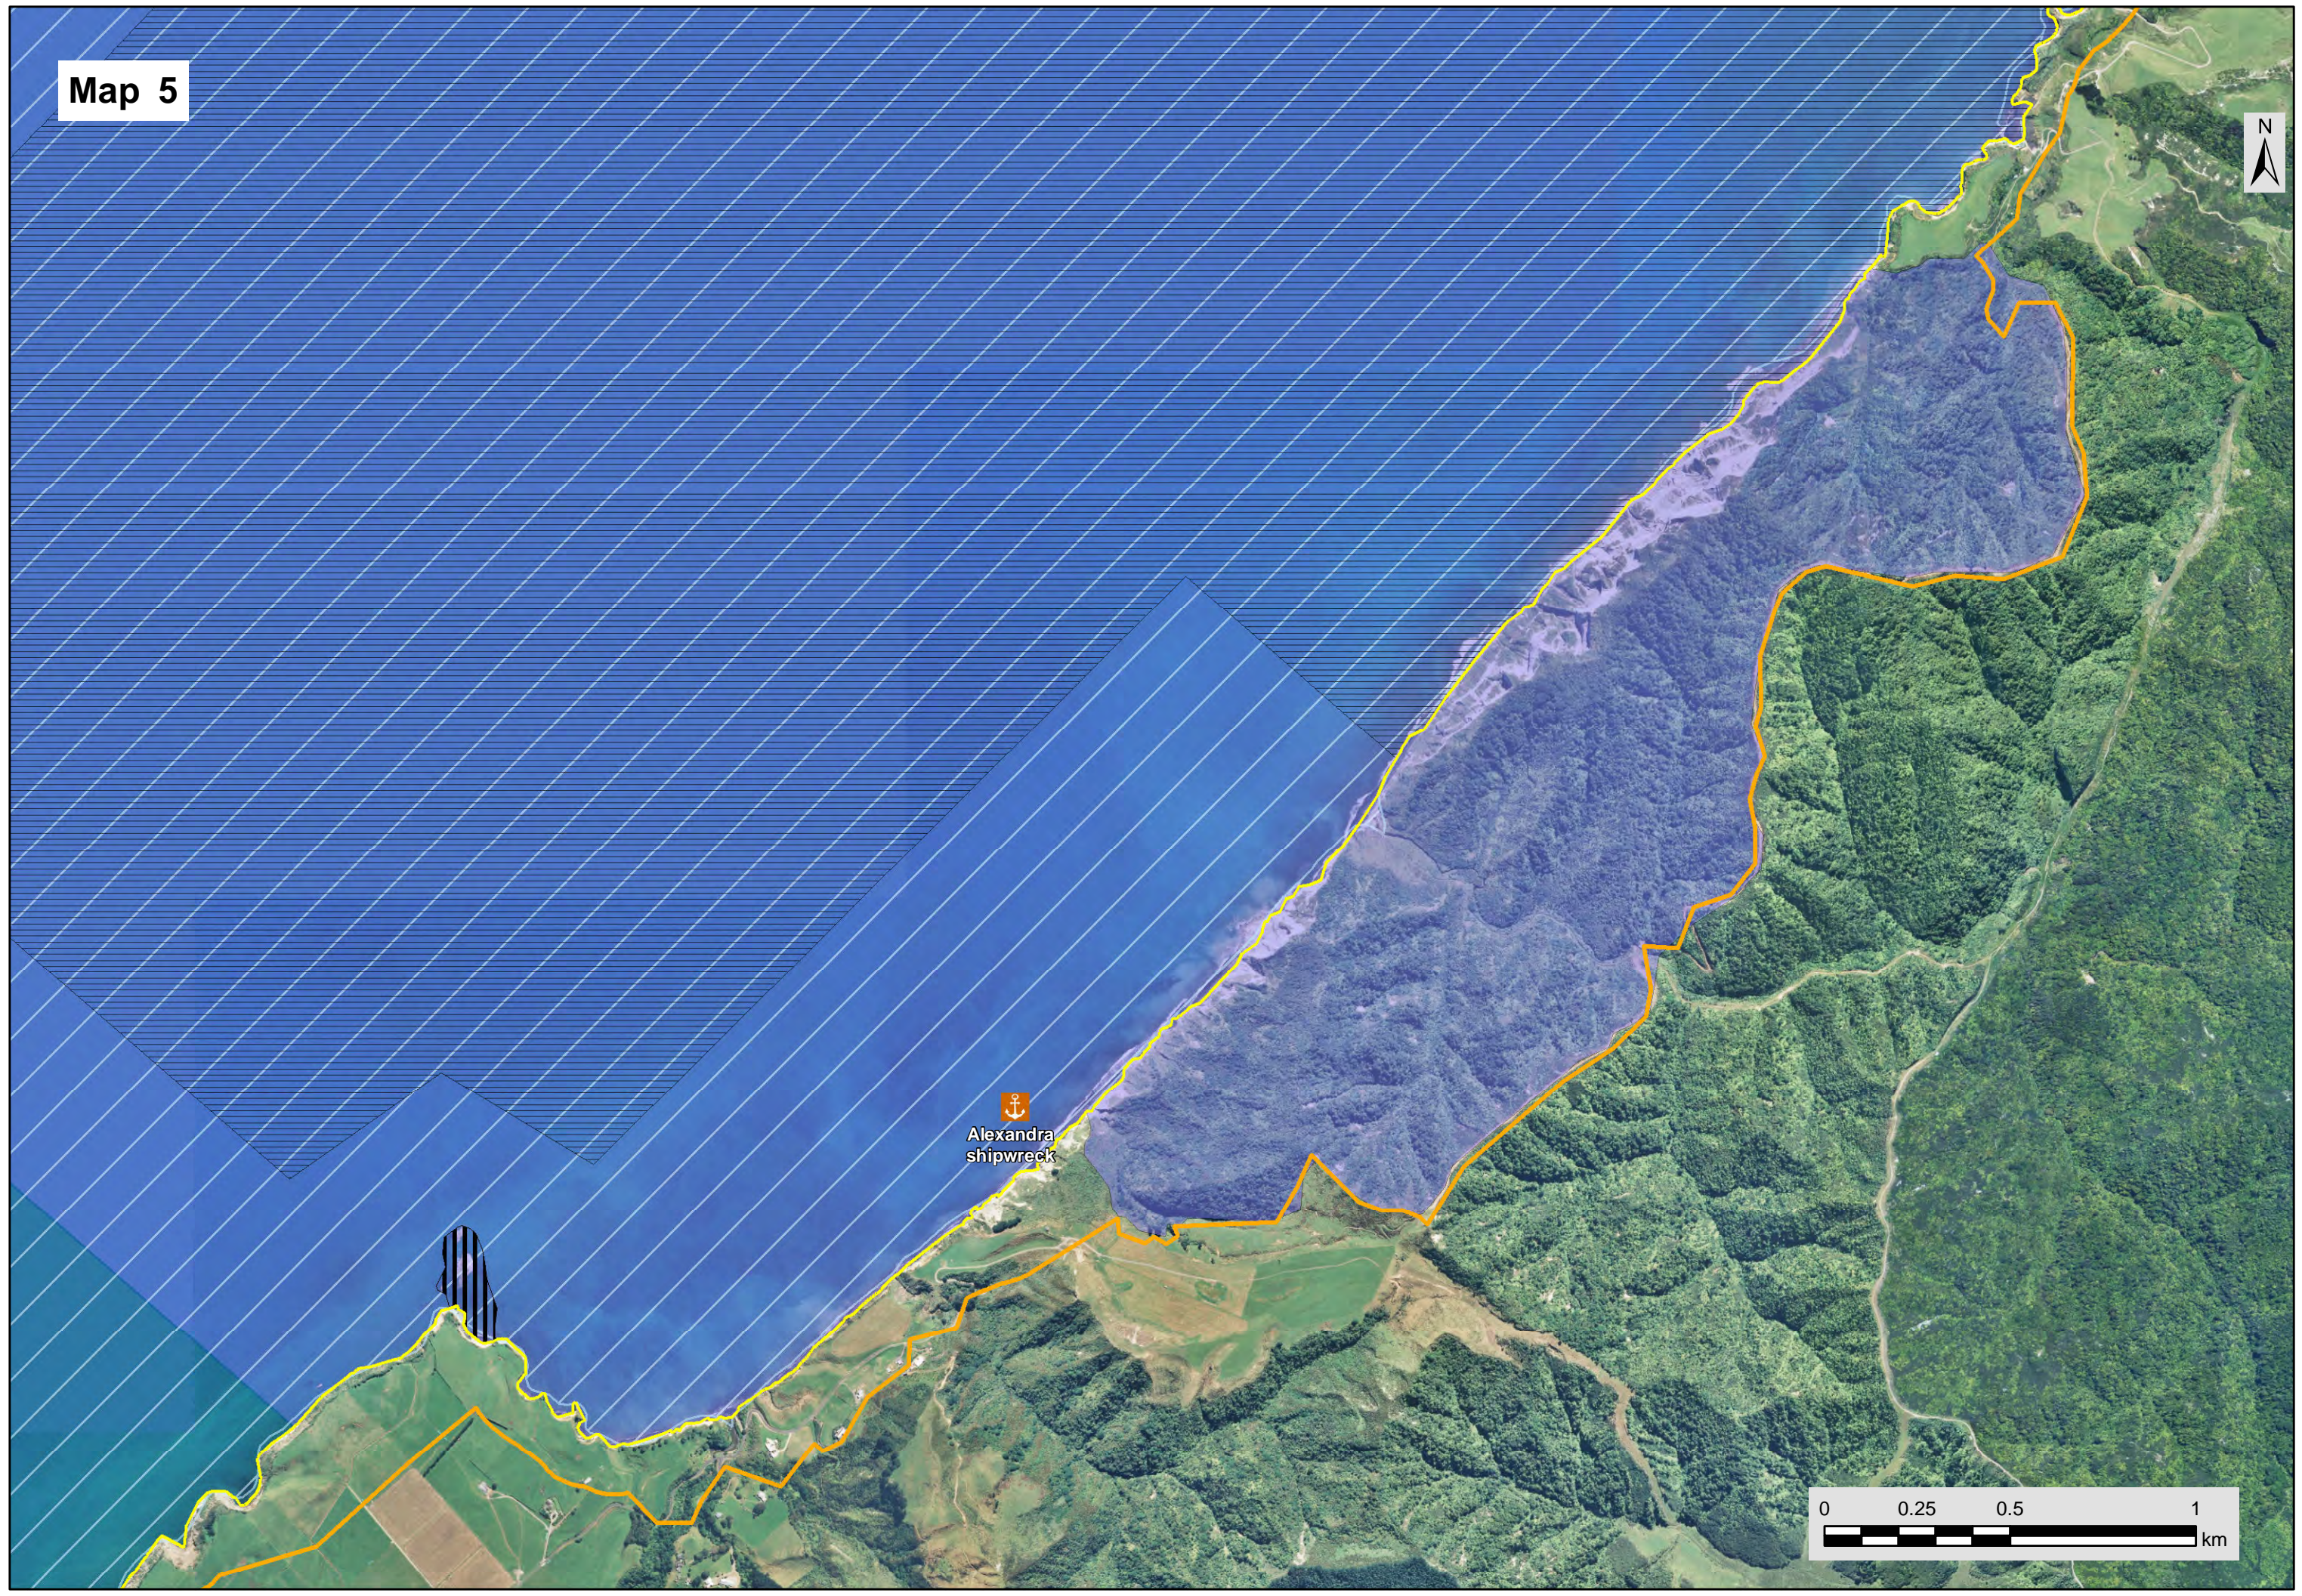

Map 1

Mōhakatino Estuary

Map 2

Te Puia
Pā ditch

Map 3

Map 4

Map 5

Alexandra
shipwreck

Map 6

Map 7

Map 8

Map 9

Map 10

Airedale
shipwreck

Paterson
shipwreck

Waitara
pillbox

Waitara River
training walls

Waitara
Estuary

Map 11