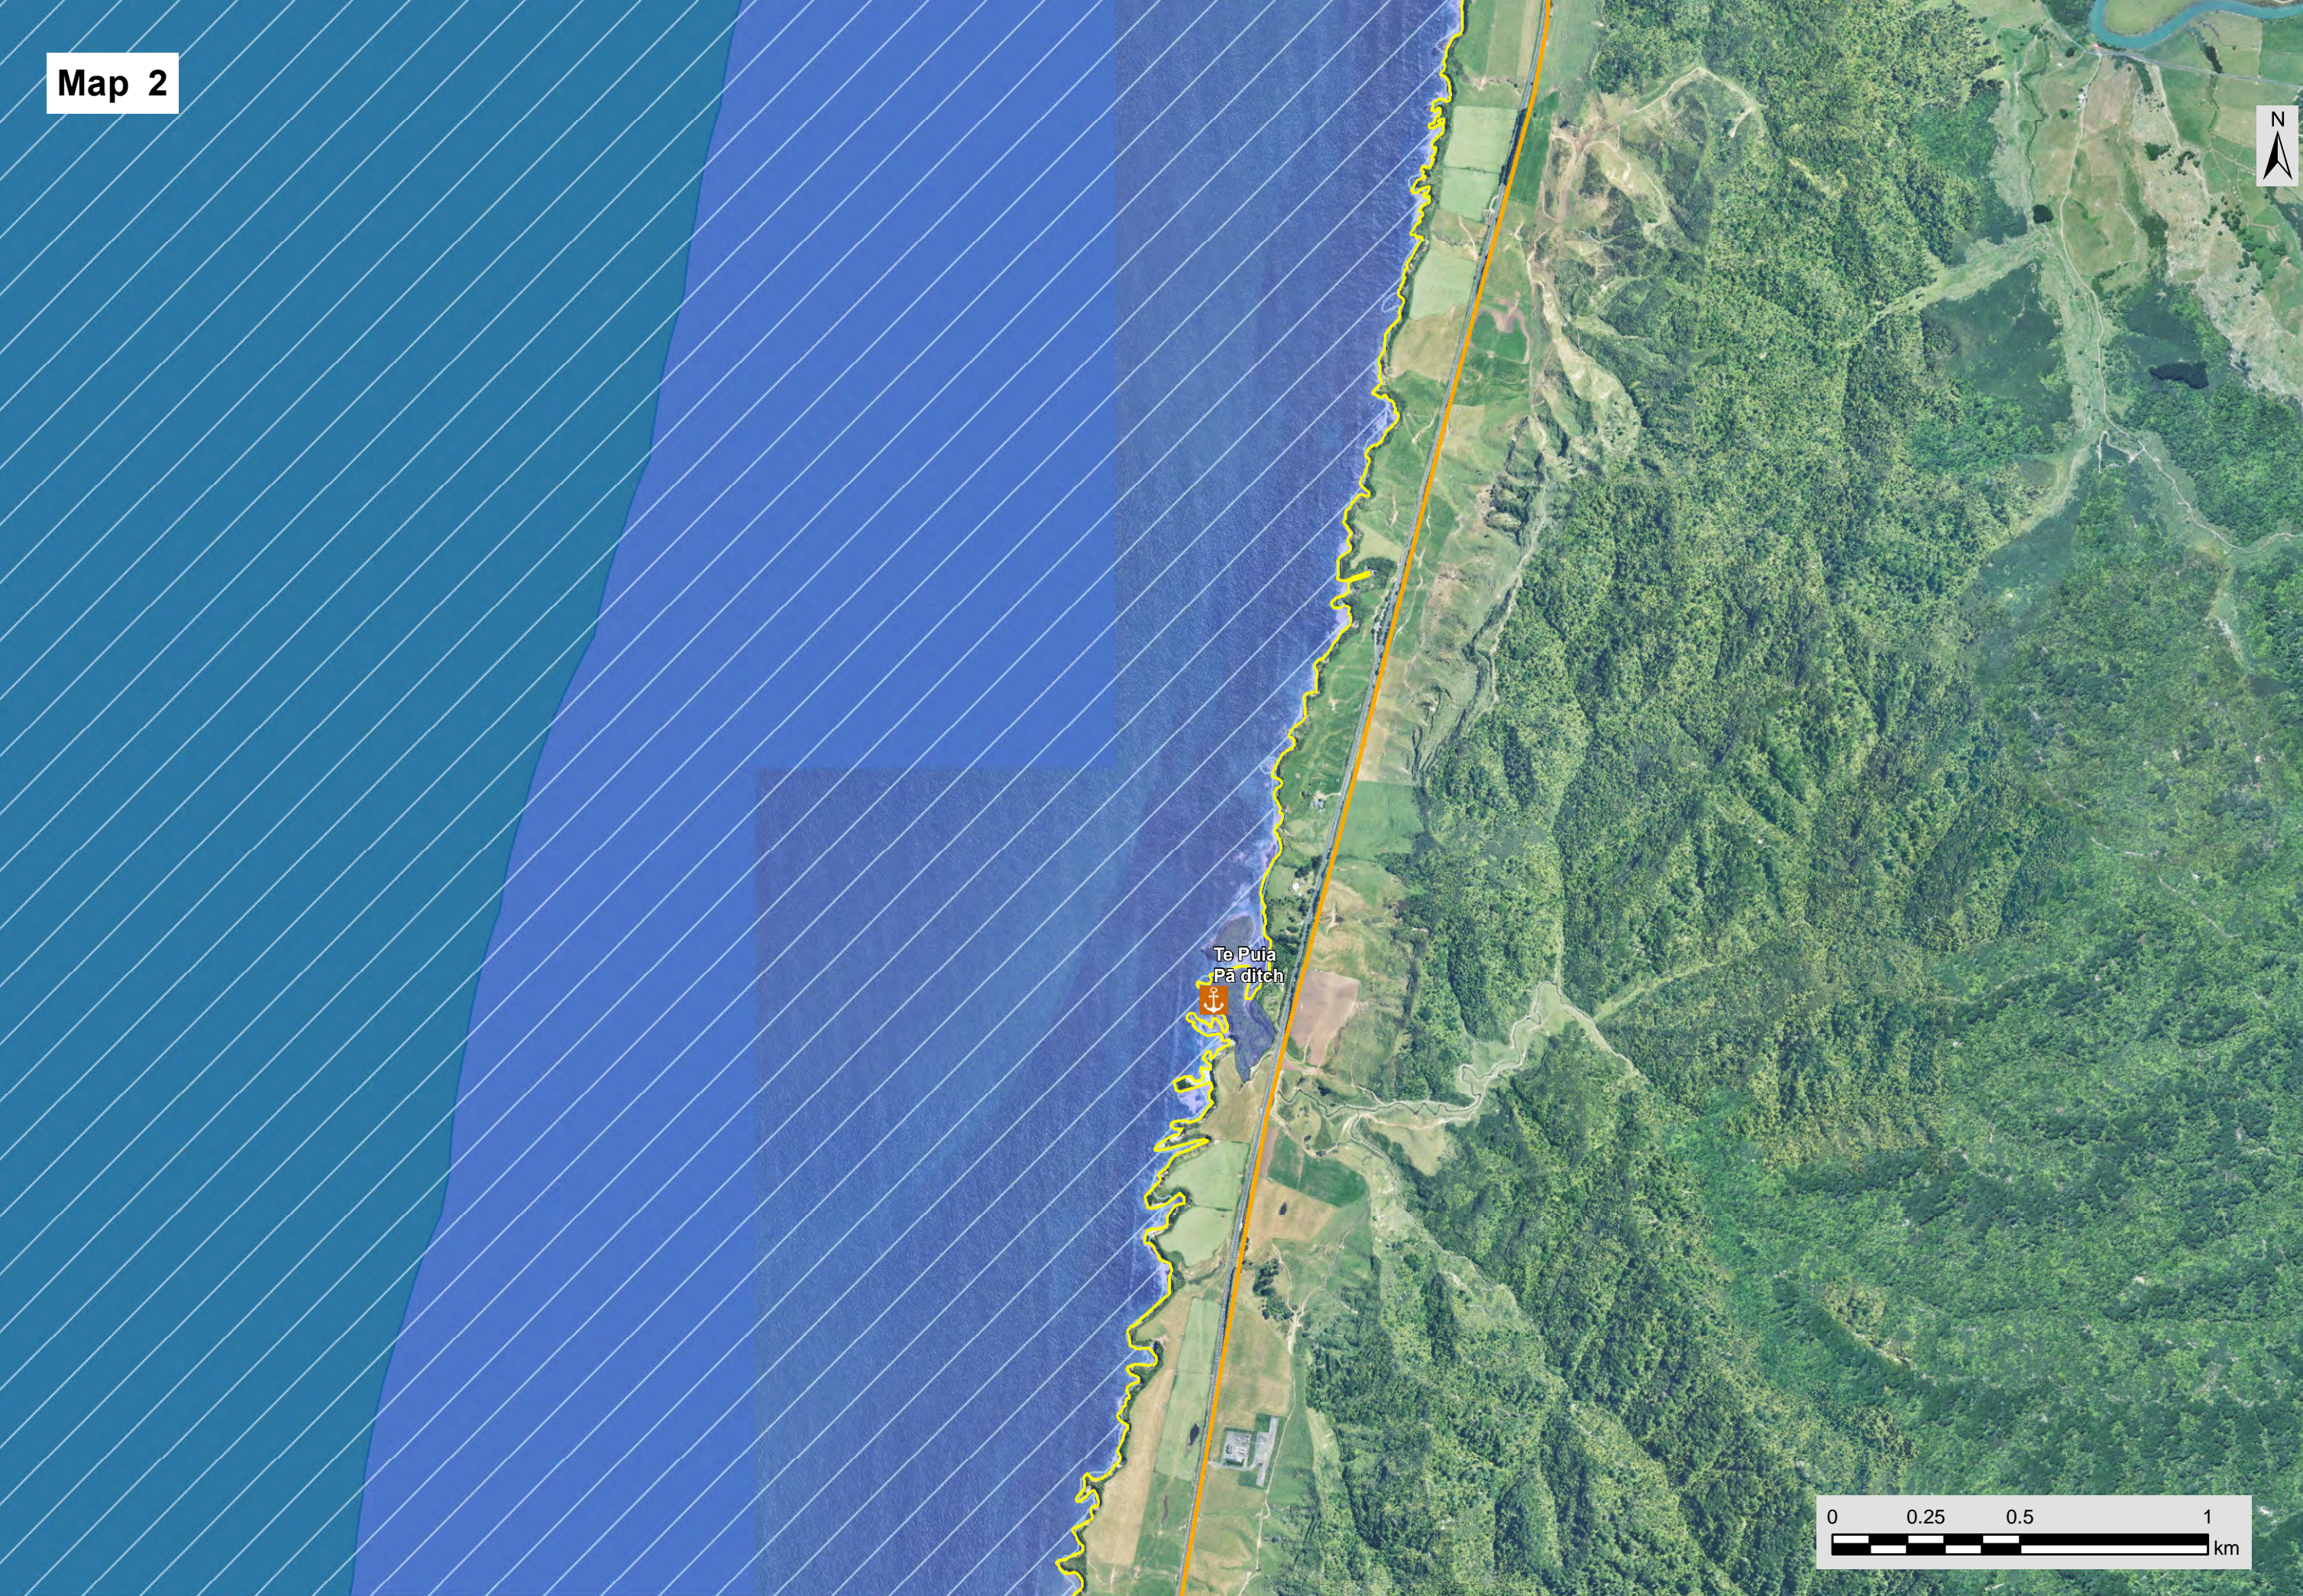

Map 1

Mōhakatino Estuary

Map 2

Te Puia
Pā ditch

Map 3

Map 4

Map 5

Alexandra
shipwreck

Map 6

Map 7

Map 8

Map 9

Map 10

Airedale
shipwreck

Paterson
shipwreck

Waitara
pillbox

Waitara River
training walls

Waitara
Estuary

Map 11