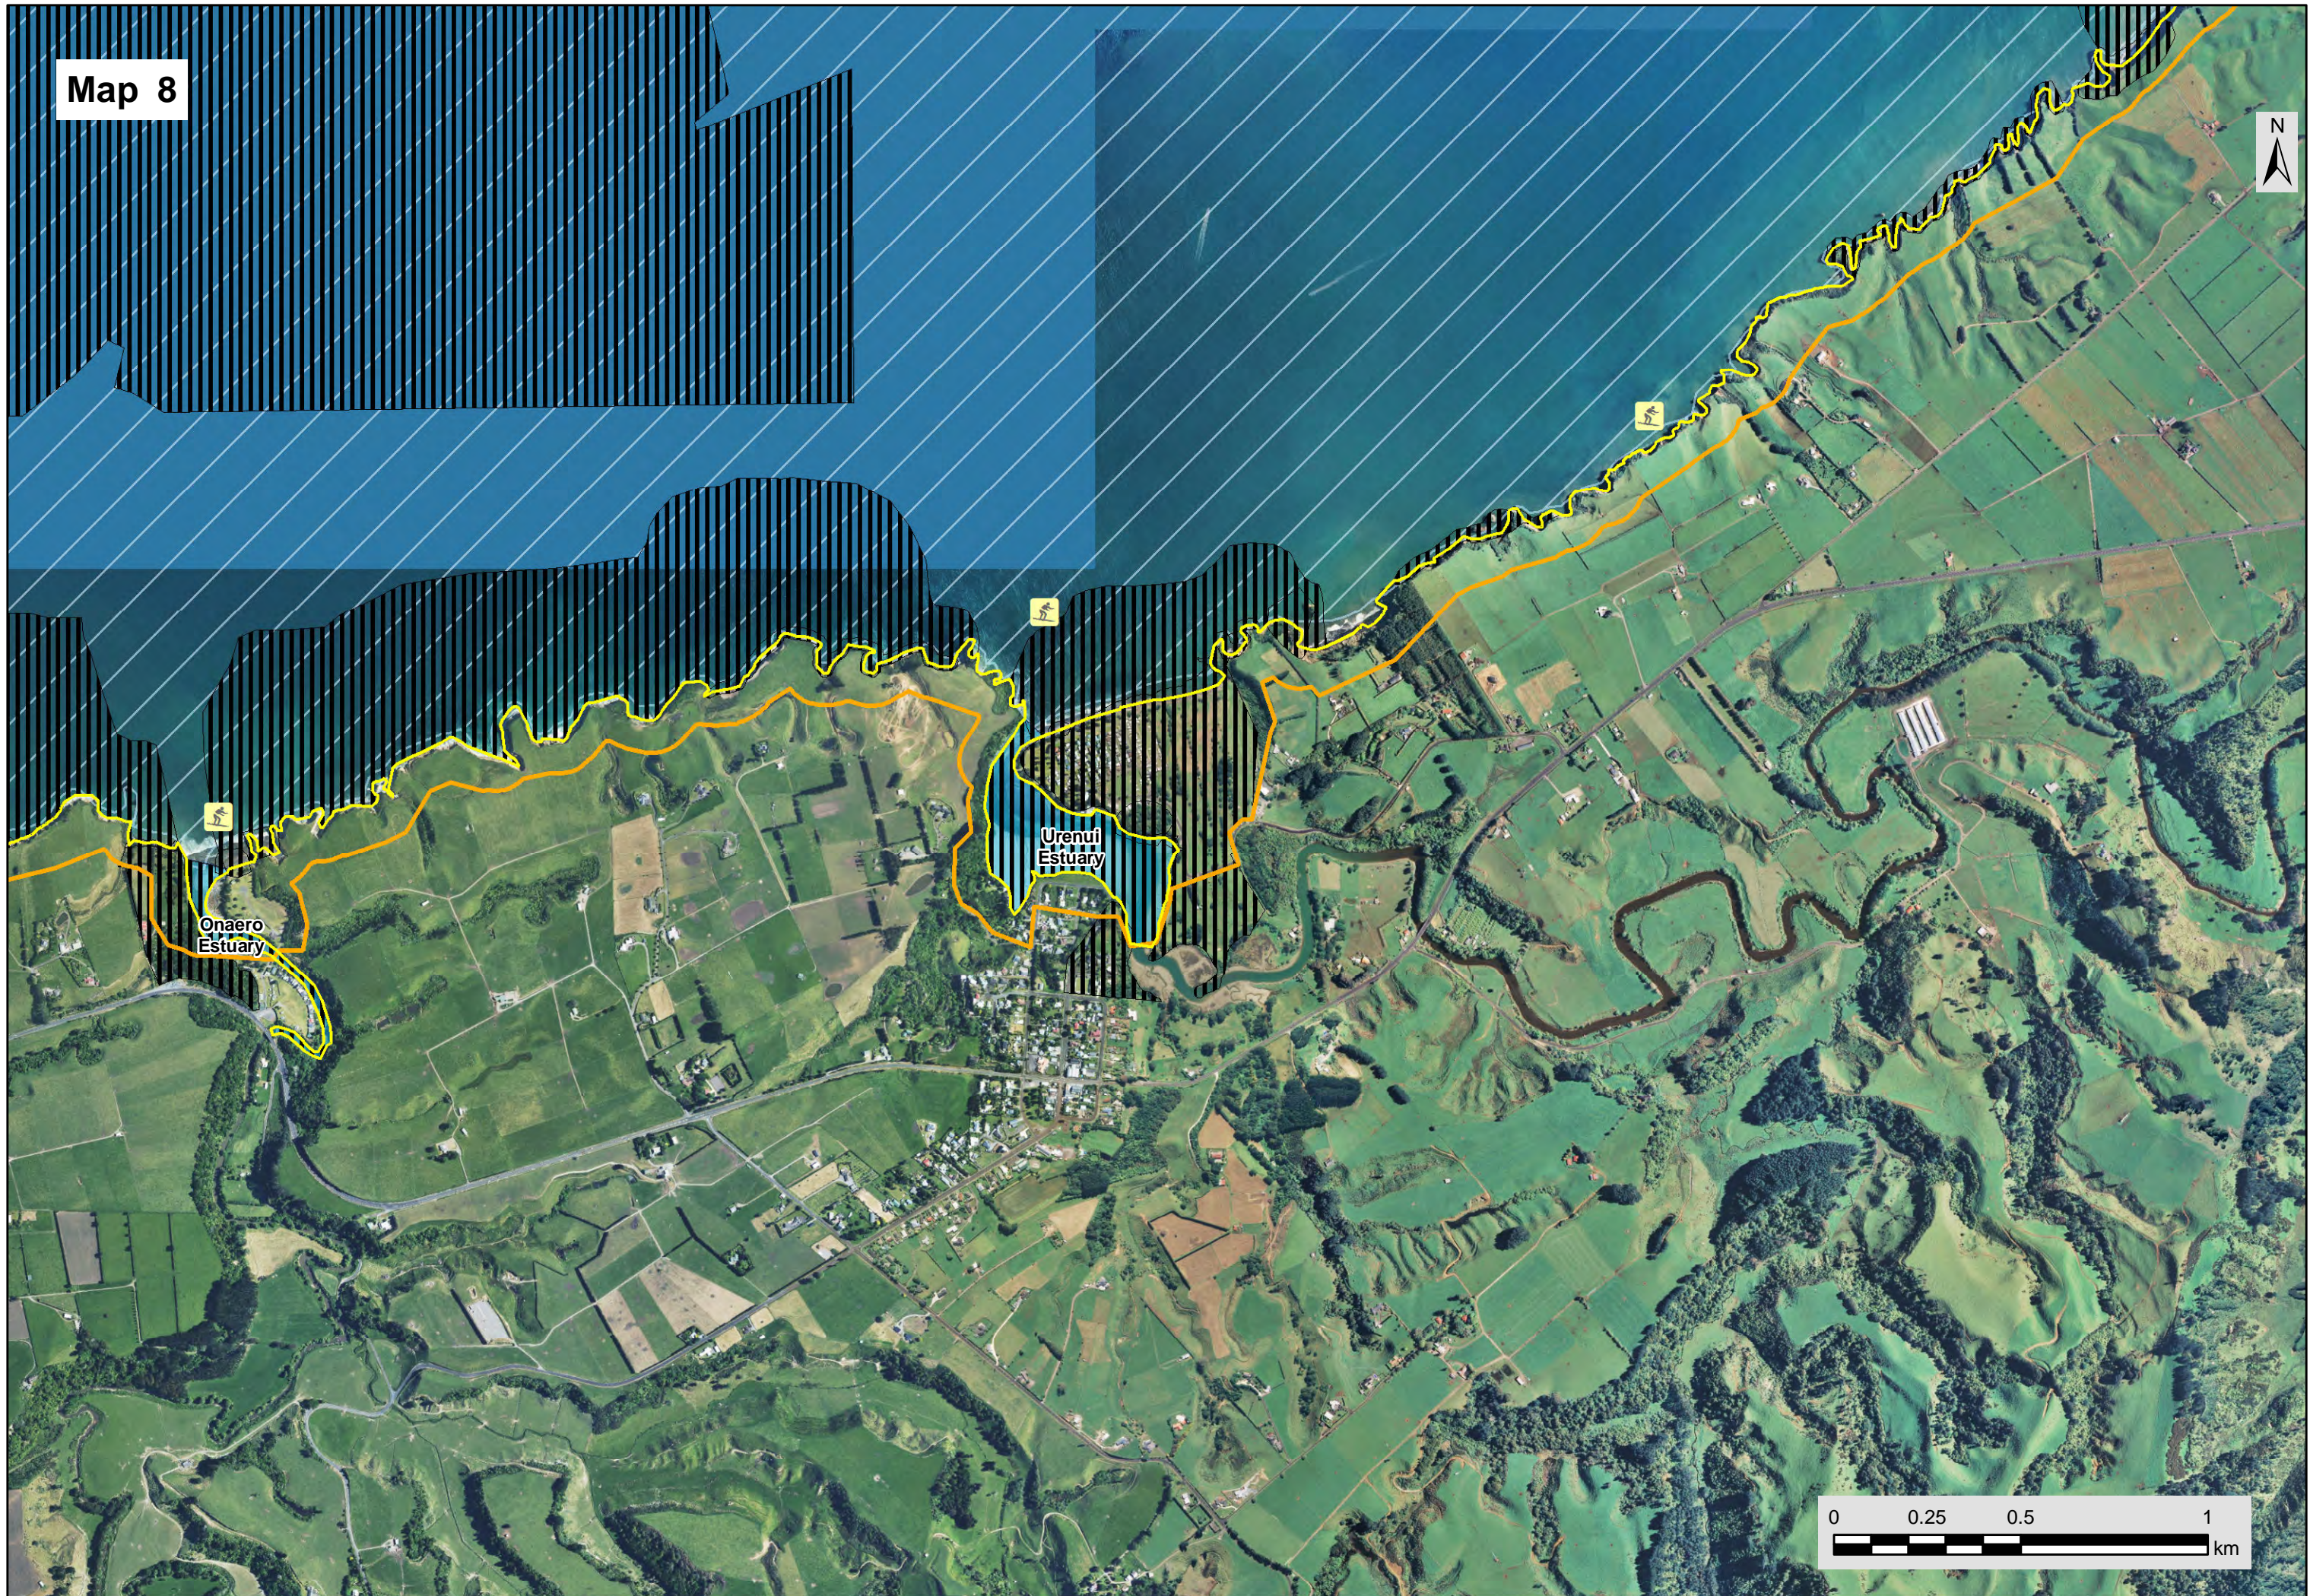

Map 1

Mōhakatino Estuary

Map 2

Te Puia
Pā ditch

Map 3

Map 4

Map 5

Alexandra
shipwreck

Map 6

Map 7

Map 8

Map 9

Map 10

Airedale
shipwreck

Paterson
shipwreck

Waitara
pillbox

Waitara River
training walls

Waitara
Estuary

Map 11