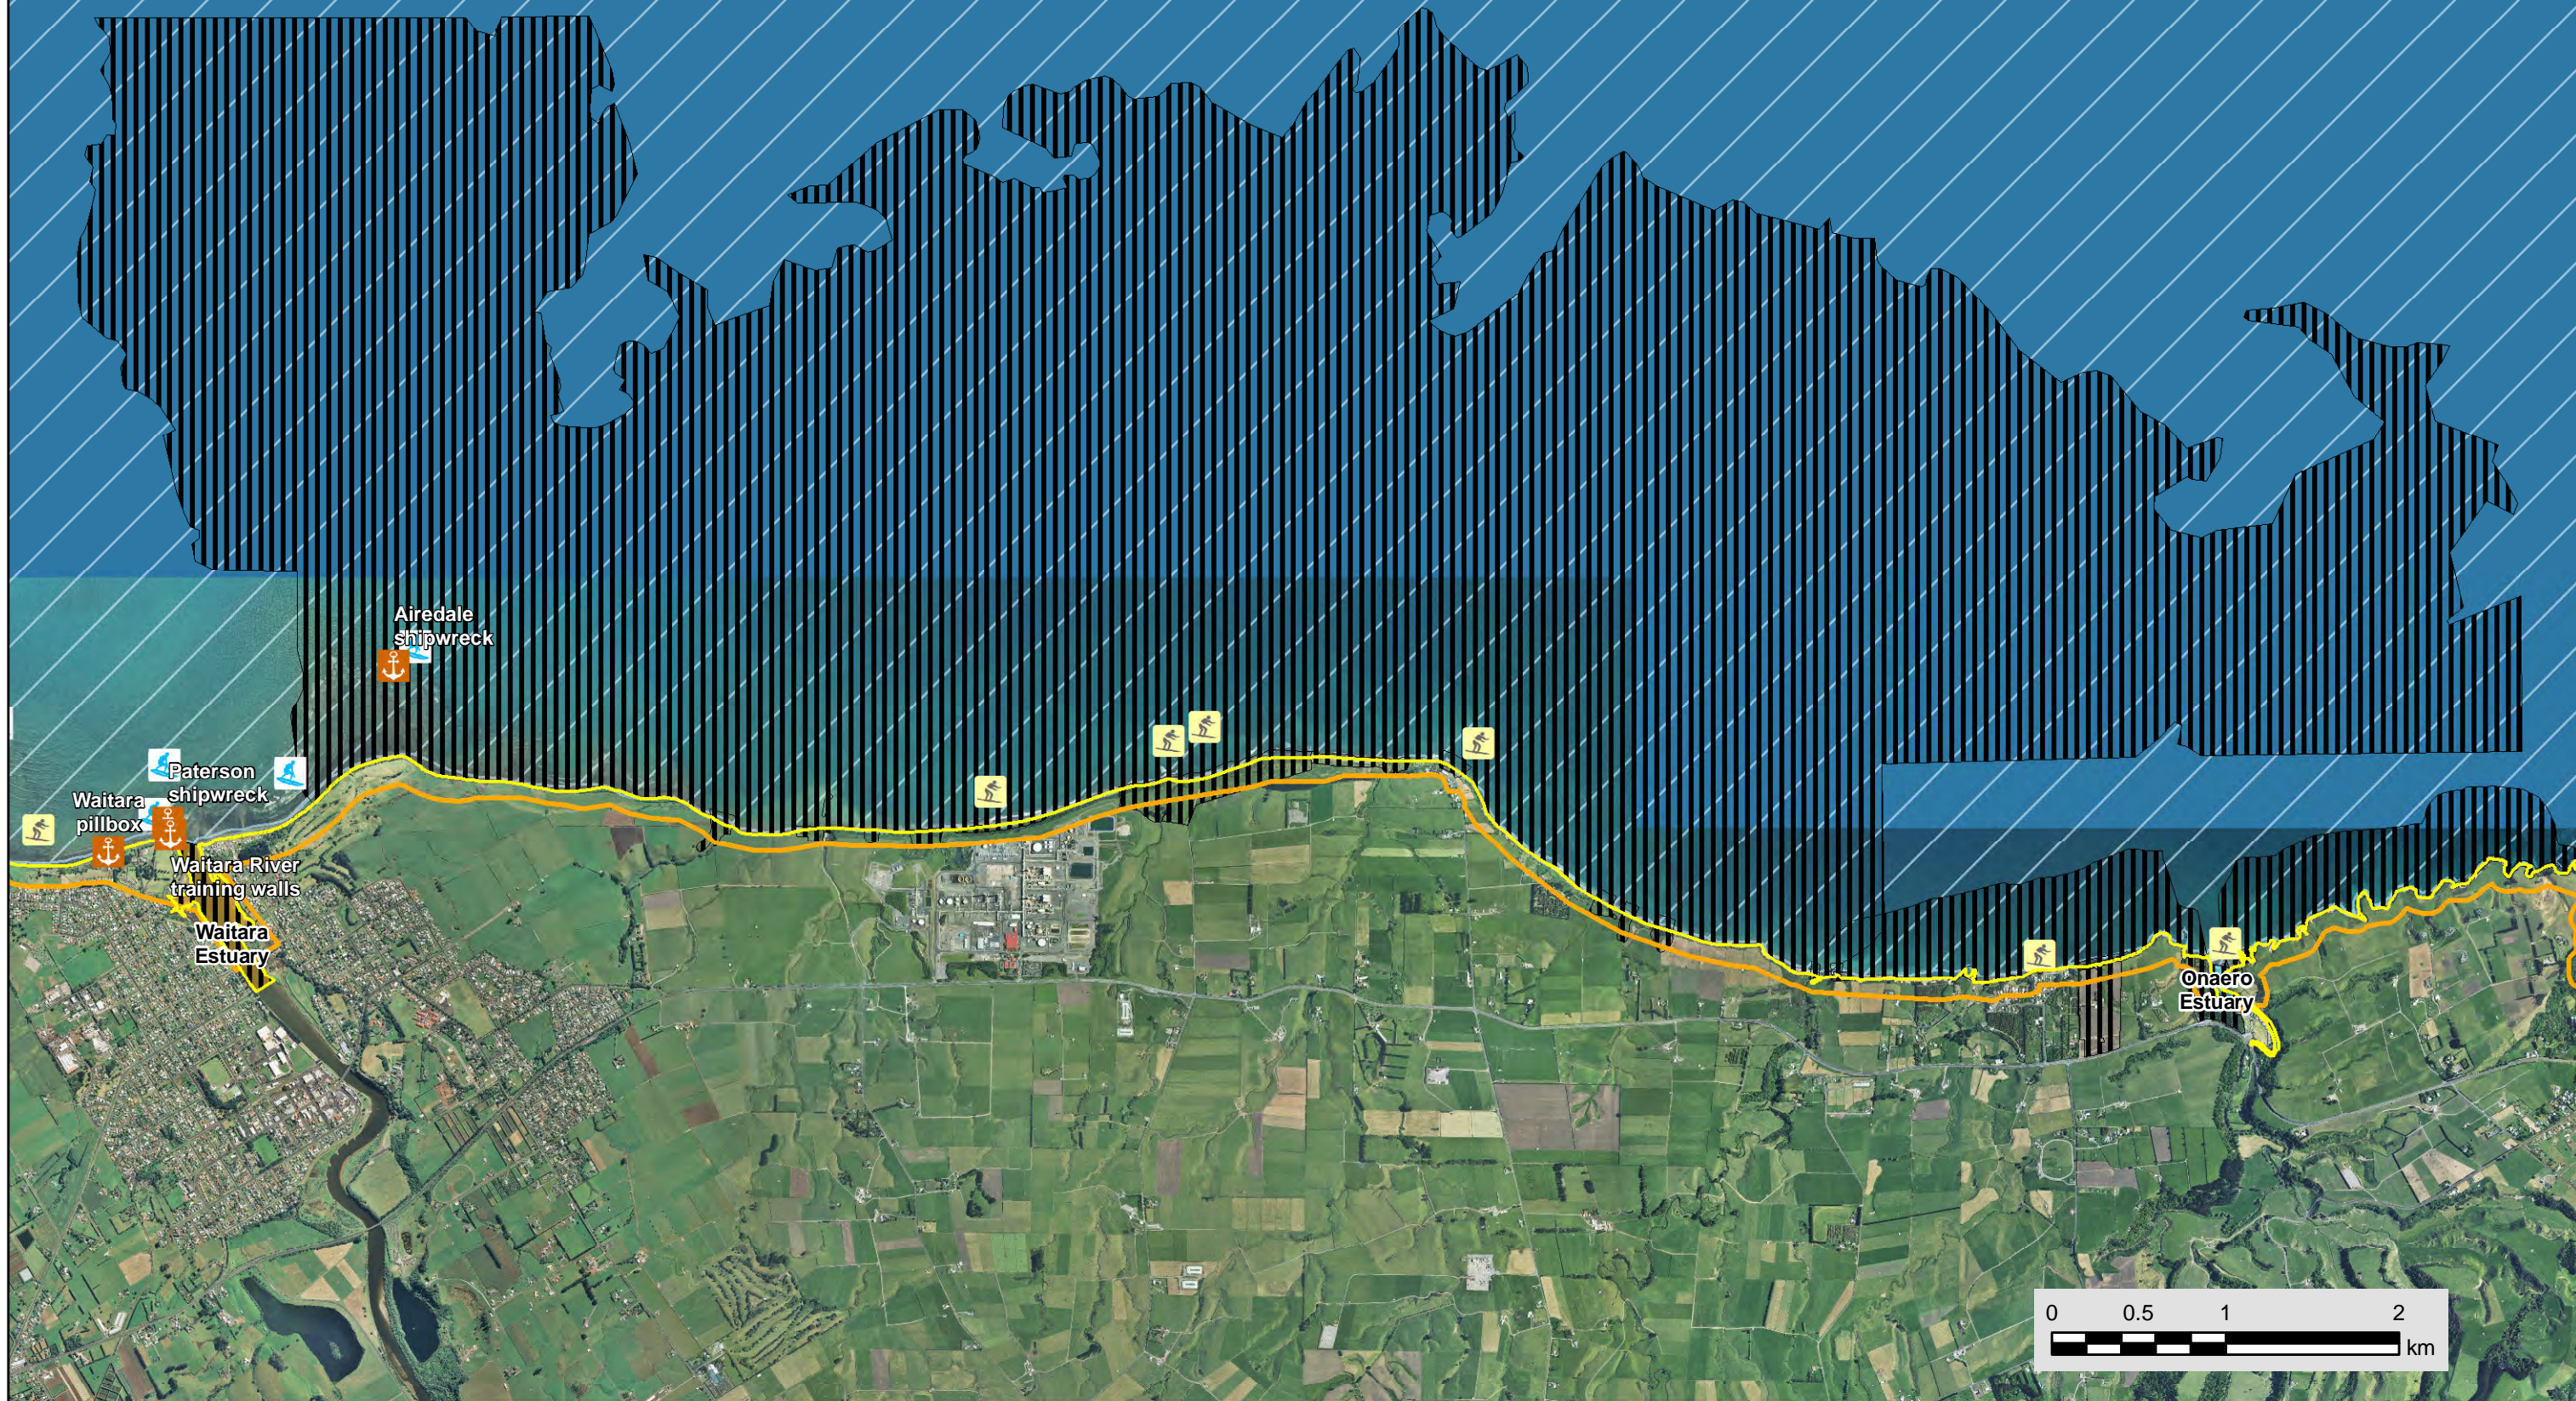

Map 34

 Pătea power station

Map 35

Map 36

Map 37

Map 38

Map 39

Map 40

Map 41

Map 42

Map 43

Map 44

Mooring anchors

Tasmanian Maid shipwreck

Salt water baths

Wairere petroglyph

Tapuae petroglyph

Tapuae petroglyph

Map 46

Pukeawha  
midden