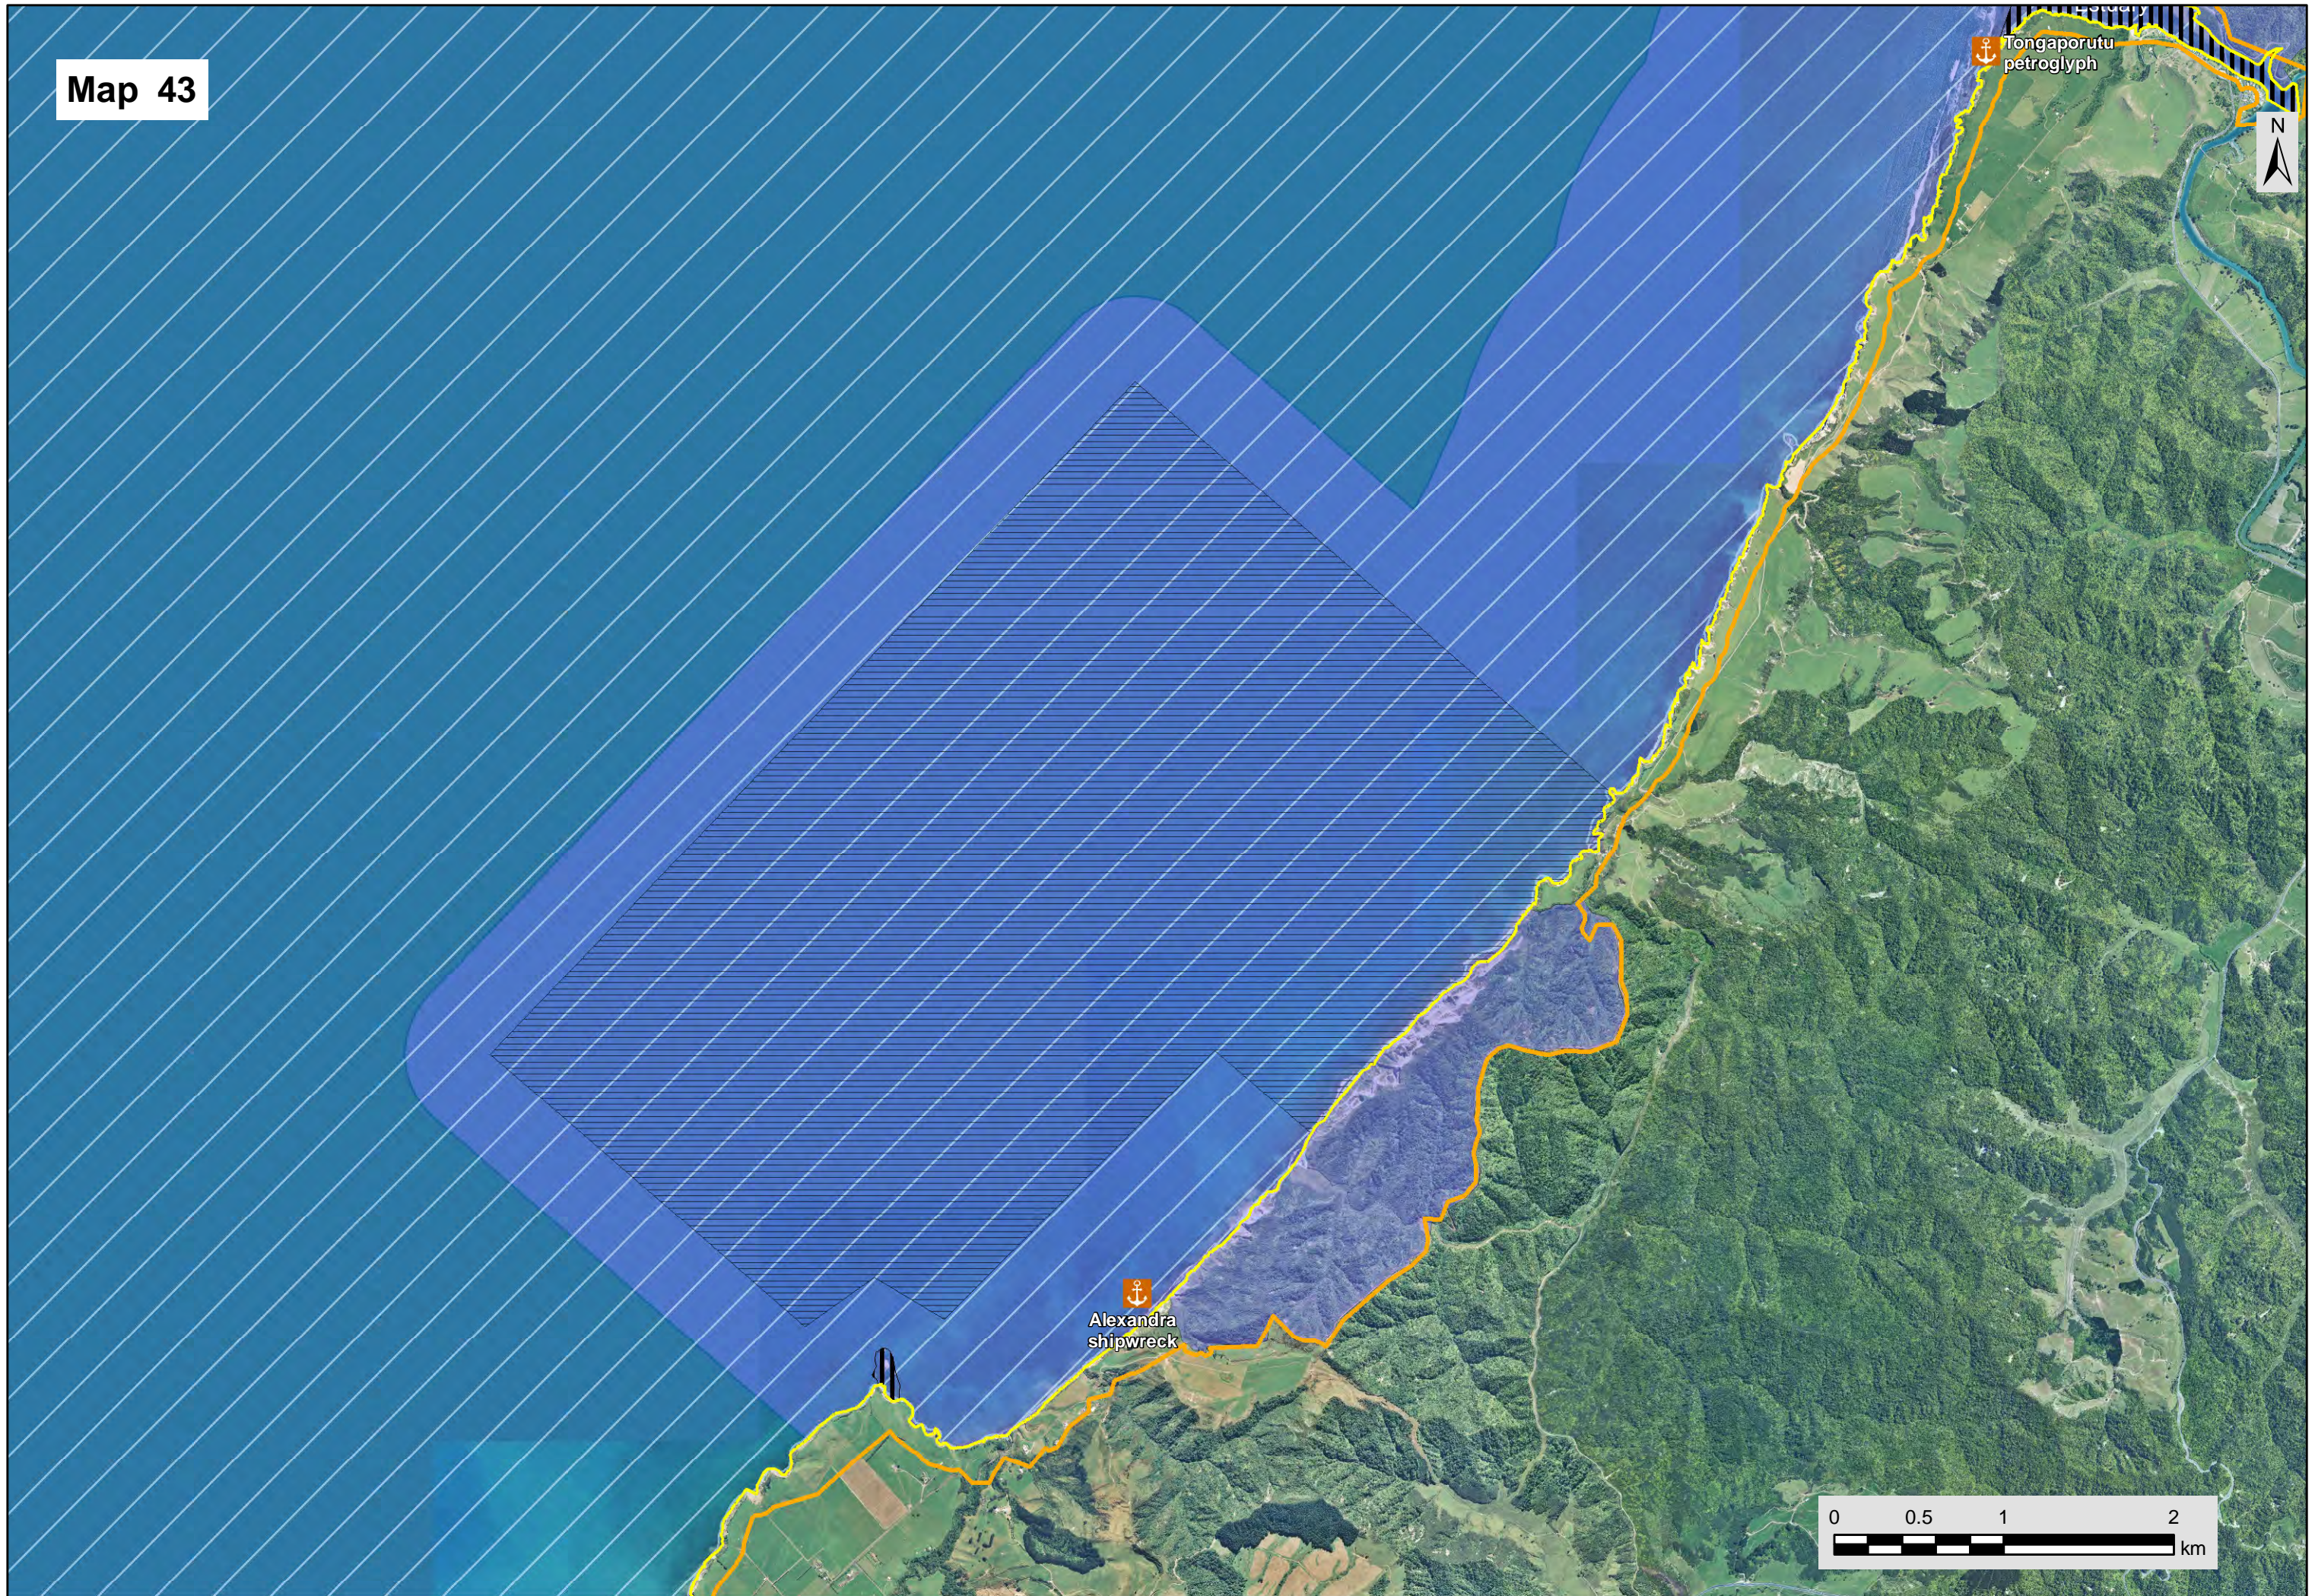

Map 34

 Pătea power station

Map 35

Map 36

Map 37

Map 38

Map 39

Map 40

Map 41

Map 42

Map 43

Map 44

Mooring anchors

Tasmanian Maid shipwreck

Salt water baths

Wairere petroglyph

Tapuae petroglyph

Tapuae petroglyph

Map 46

Pukeawha  
midden