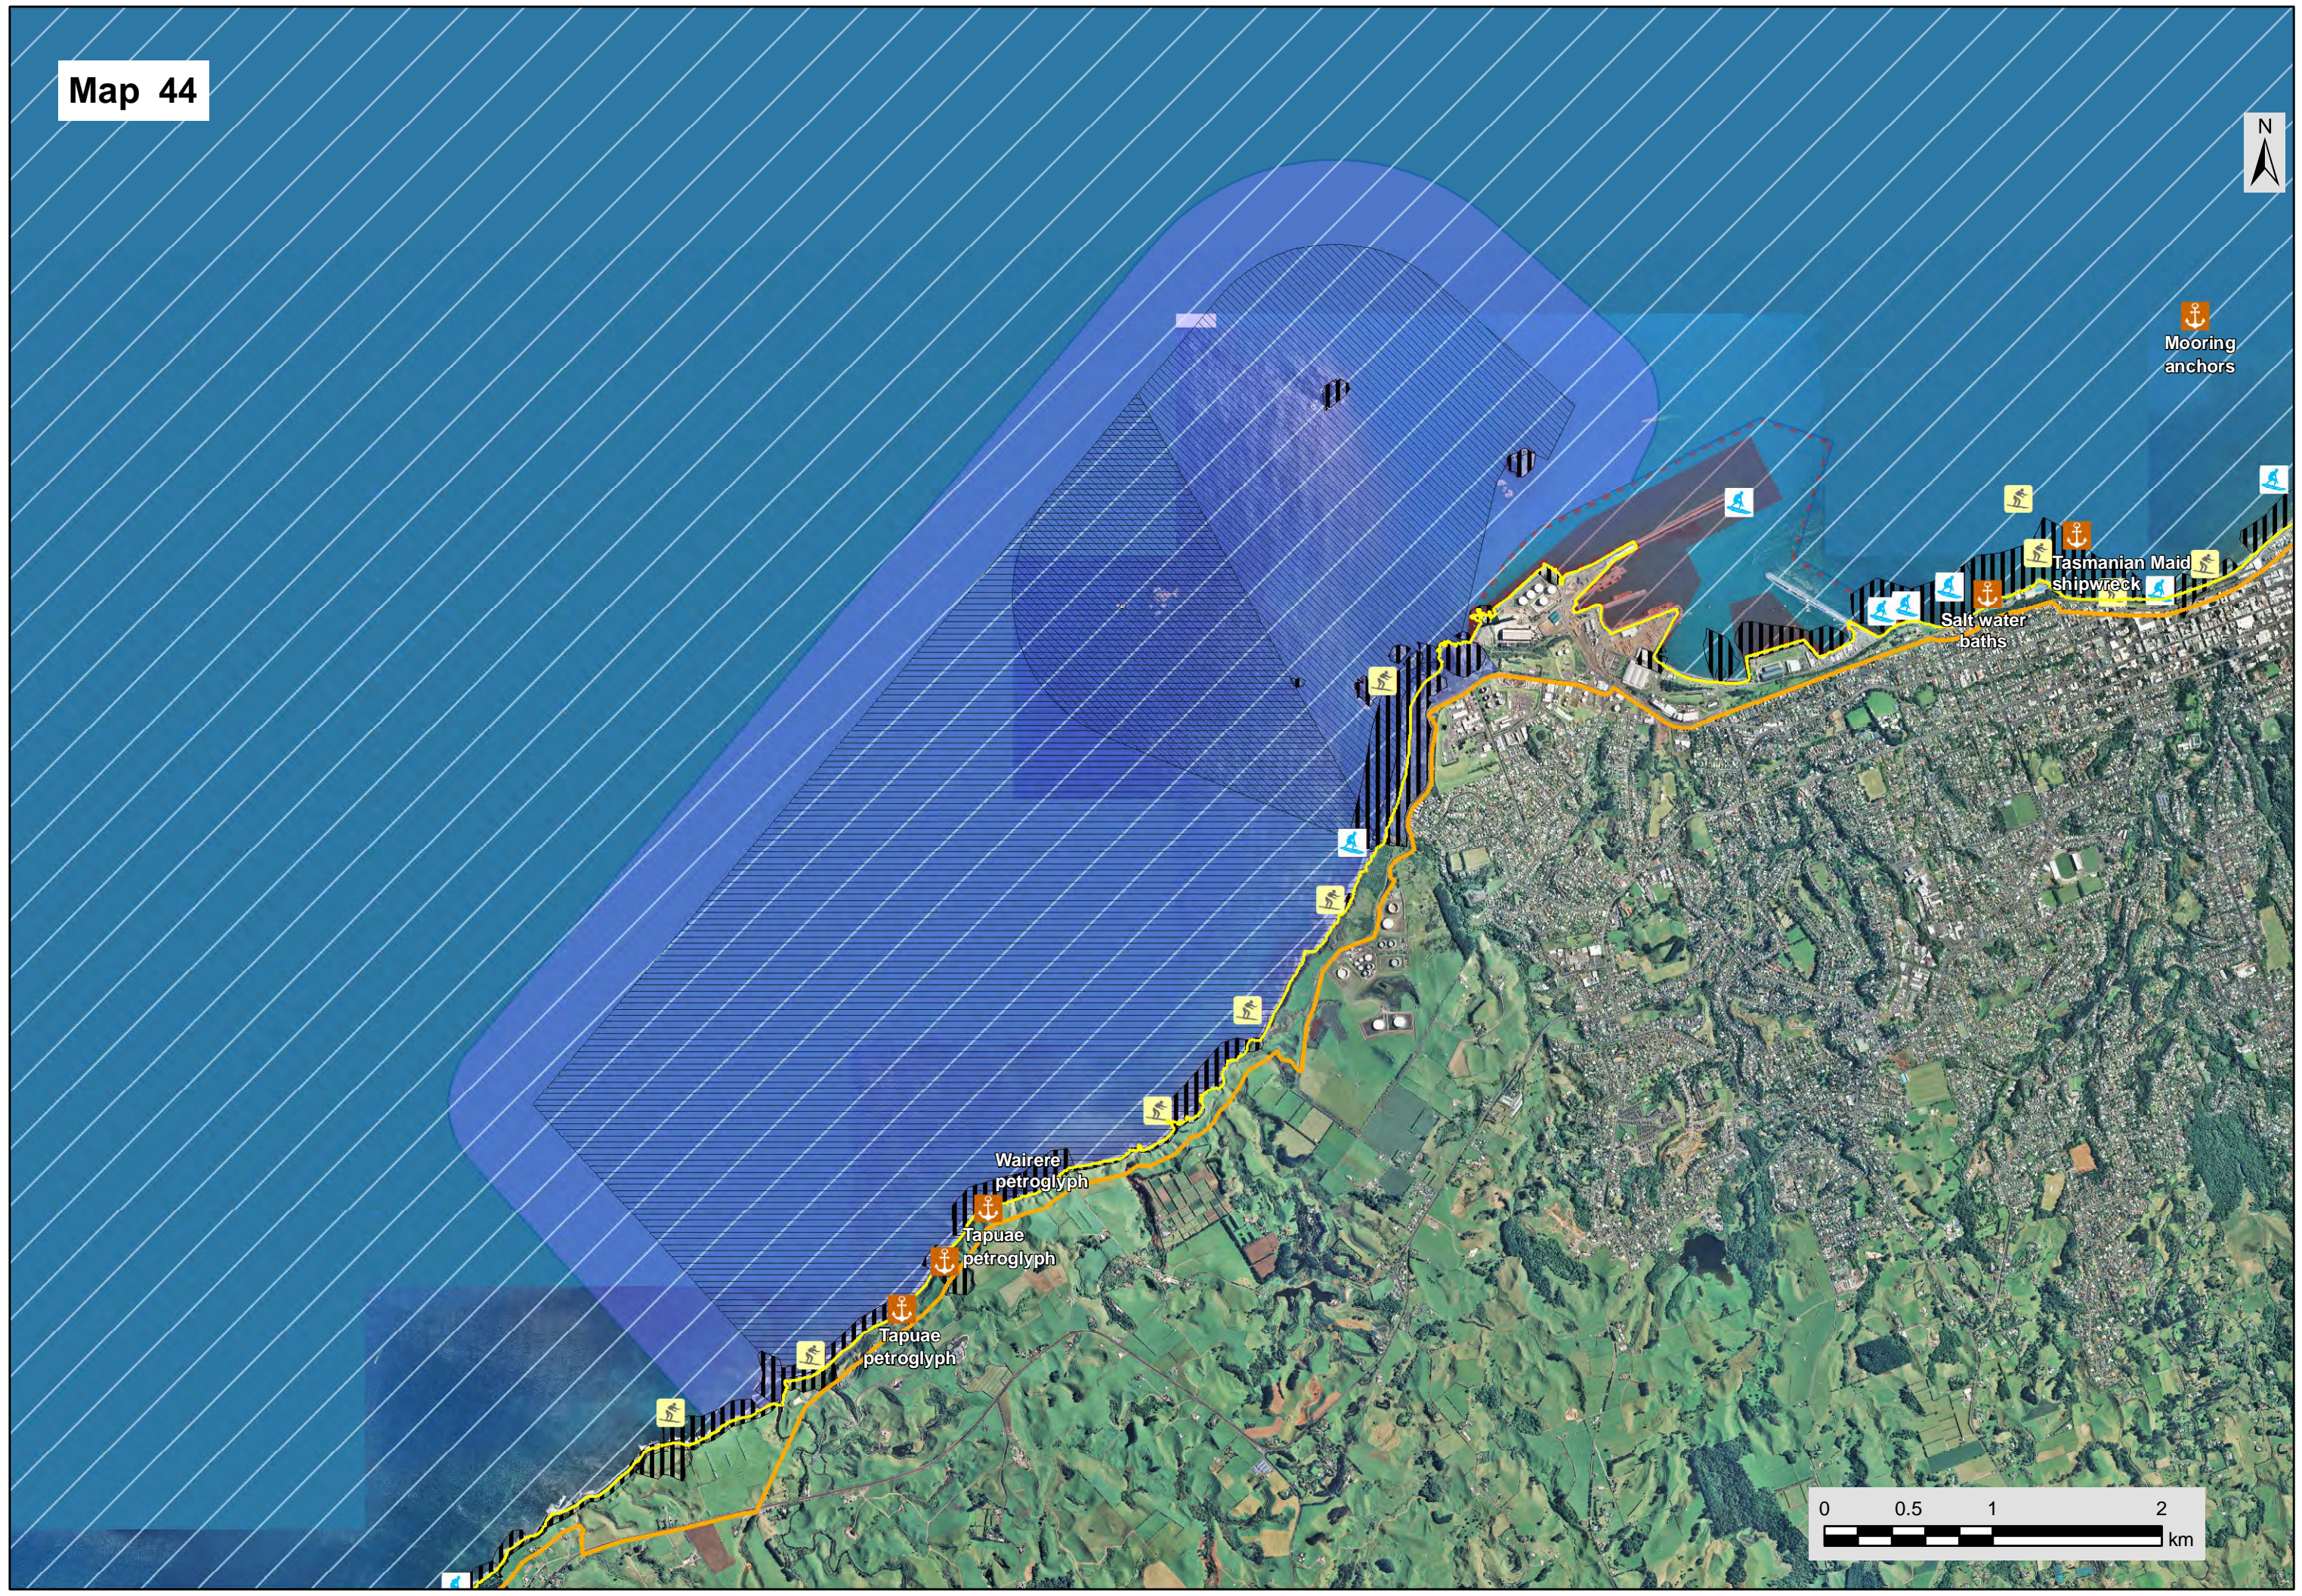

Map 34

 Pătea power station

Map 35

Map 36

Map 37

Map 38

Map 39

Map 40

Map 41

Map 42

Map 43

Map 44

Mooring anchors

Tasmanian Maid shipwreck

Salt water baths

Wairere petroglyph

Tapuae petroglyph

Tapuae petroglyph

Map 46

Pukeawha  
midden