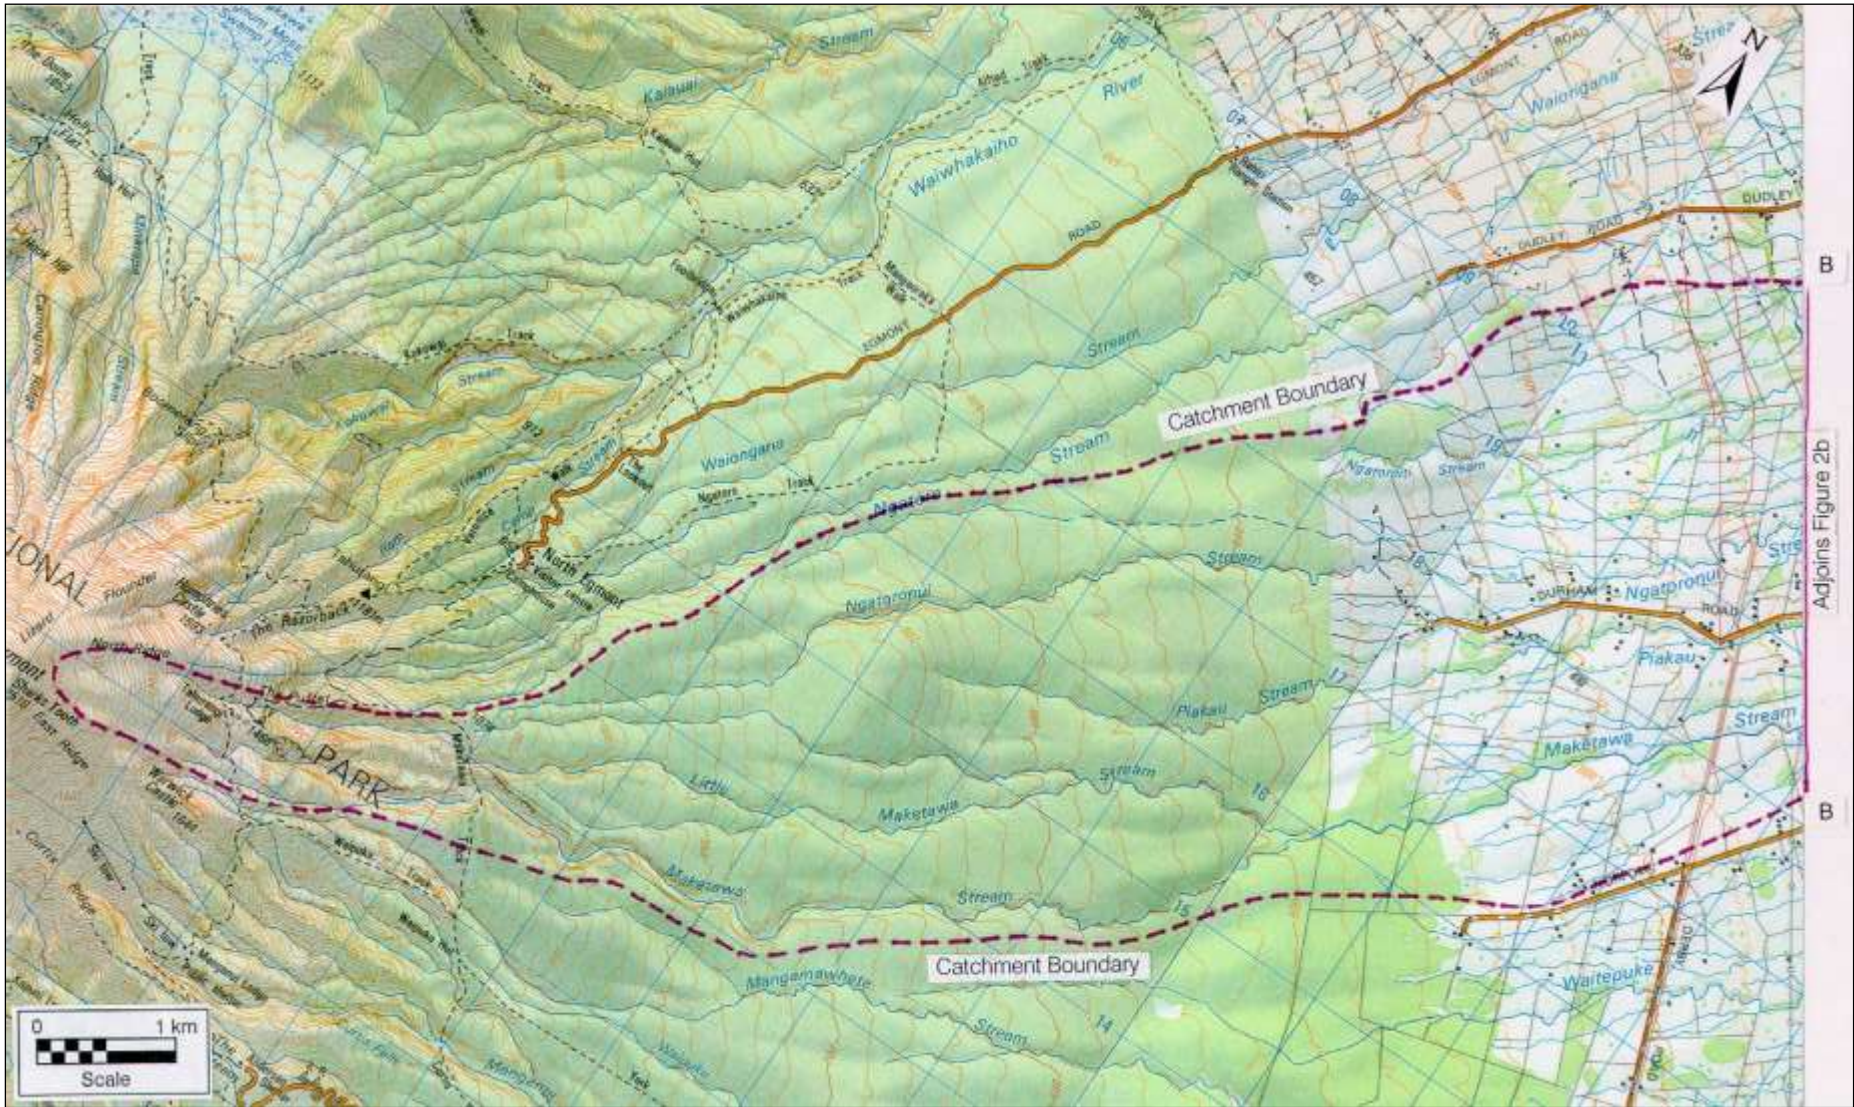

### **Catchment maps**

(Sourced from Land Information New Zealand data.  
Crown Copyright Reserved.)

Figure 1a: Hangatahu (Stony) River catchment.

Figure 1b: Hangatahu (Stony) River catchment.

Figure 2a: Maketawa Stream Catchment (excluding Ngatoro Stream, above the confluence of the Ngatoro-iti Stream).

Figure 3a: Manganui River catchment (excluding Te Popo Stream).

Figure 3b: Manganui River catchment (excluding Te Popo Stream).