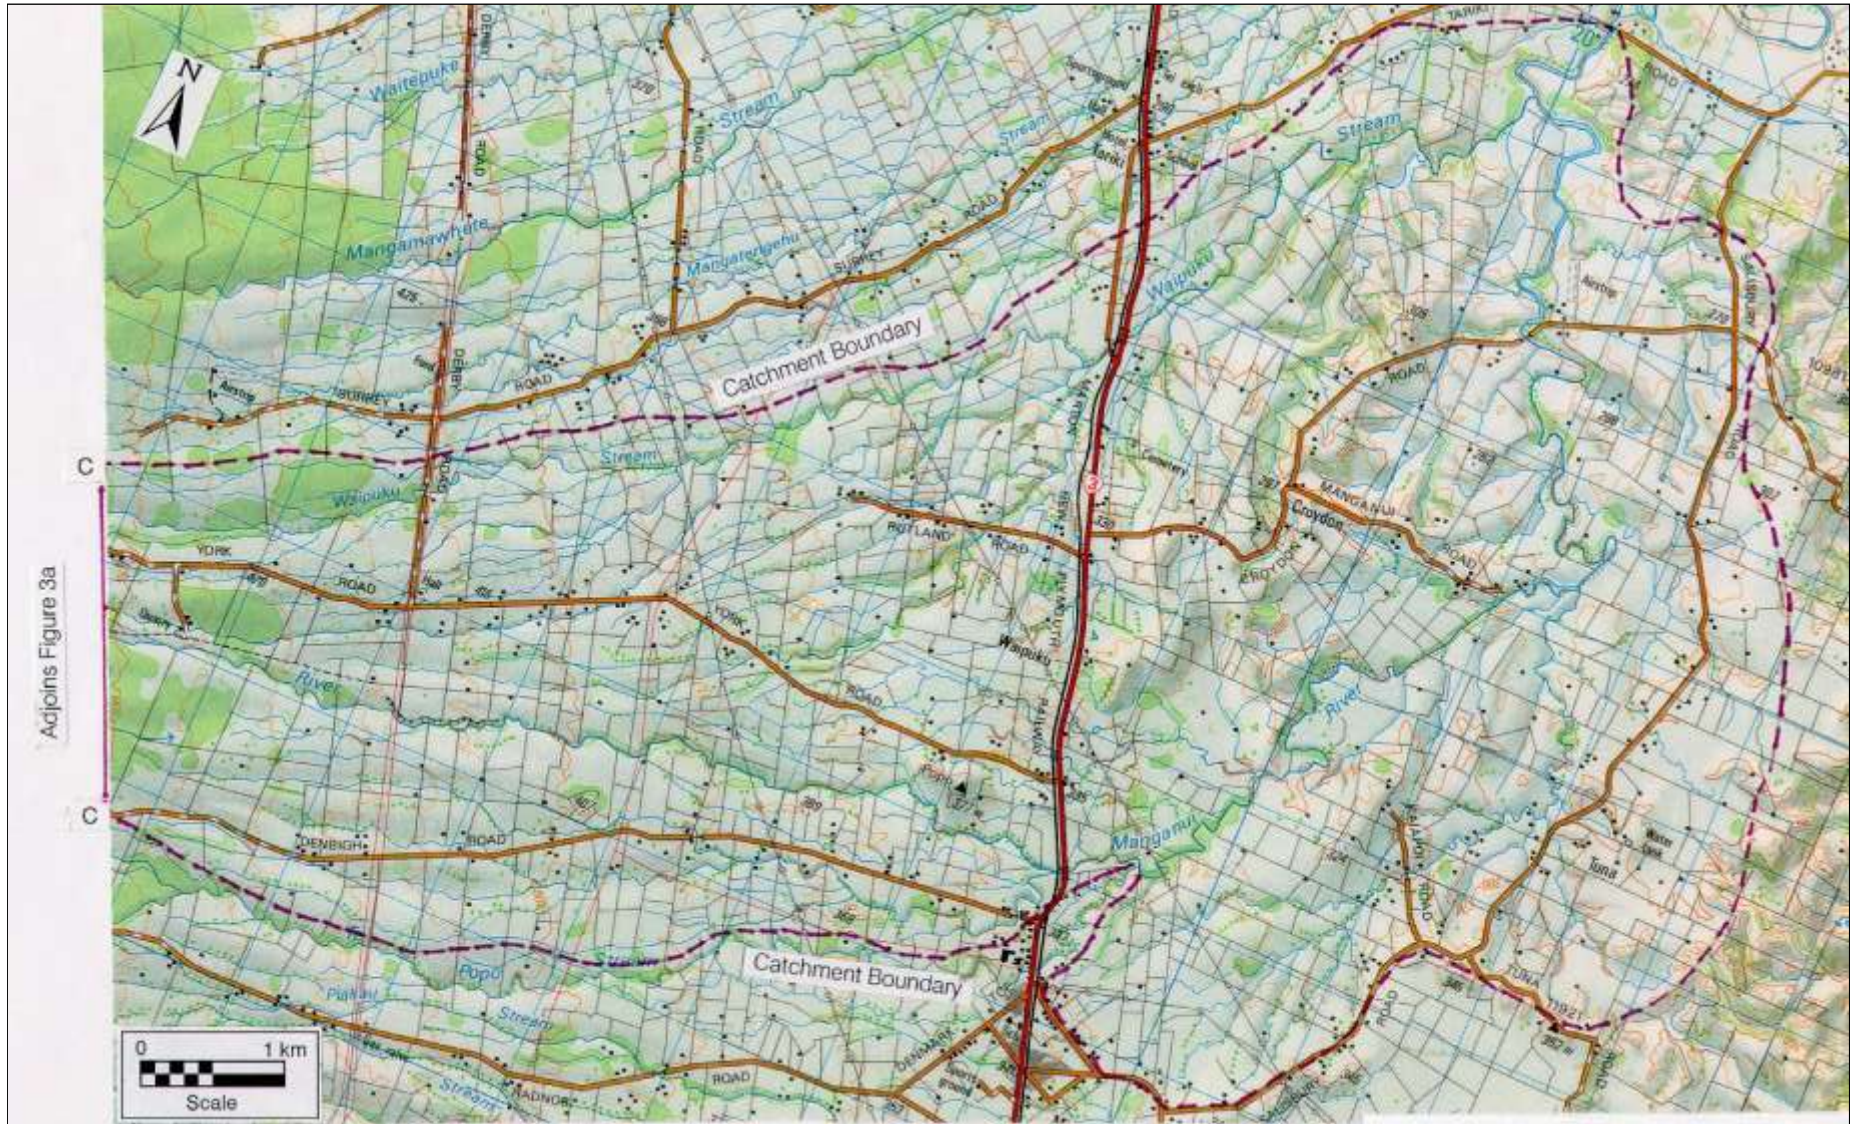

### **Catchment maps**

(Sourced from Land Information New Zealand data.  
Crown Copyright Reserved.)

Figure 1a: Hangatahu (Stony) River catchment.

Figure 1b: Hangatahu (Stony) River catchment.

Figure 2a: Maketawa Stream Catchment (excluding Ngatoro Stream, above the confluence of the Ngatoro-iti Stream).

Figure 3a: Manganui River catchment (excluding Te Popo Stream).

Figure 3b: Manganui River catchment (excluding Te Popo Stream).