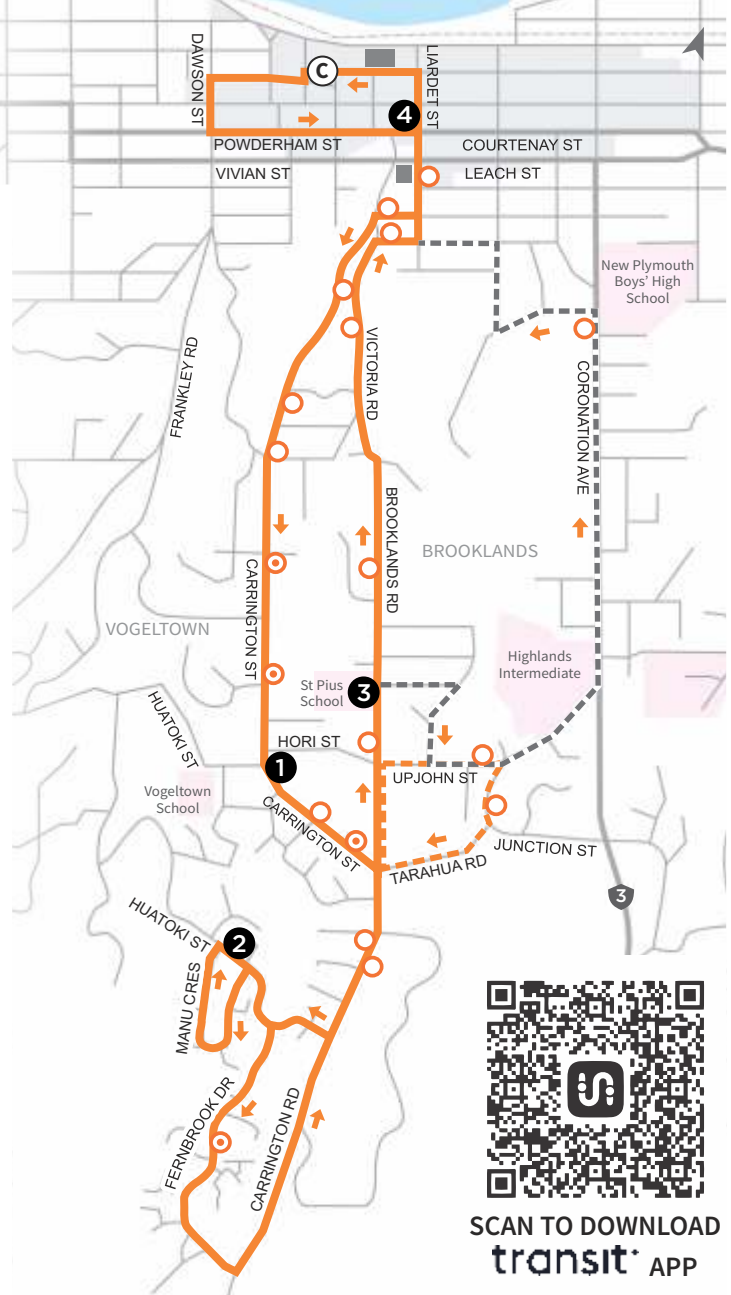

ROUTE 6 Vogeltown/Brooklands

MONDAY TO FRIDAY

KEY

- Bus stop shelter
- Bus stop
- i-Site Puke Ariki
- Centre City

Depart Ariki St	Carrington Huatoki	Huatoki St	St Pius Brooklands	Liardet St	Arrive Ariki St
(C)	1	2	3	4	(C)
	7.10 AM	7.15 AM	7.18 AM	7.24 AM	7.30 AM
7.30 AM	7.37	7.42	7.45	7.51	8.00
*8.10	8.17	8.25	8.28	8.34	8.43
9.00	9.07	9.12	9.15	9.21	9.30
10.05	10.12	10.17	10.20	10.26	10.35
11.15	11.22	11.27	11.30	11.36	11.40
12.25 PM	12.32 PM	12.37 PM	12.40 PM	12.46 PM	12.50 PM
1.35	1.42	1.47	1.50	1.56	2.05
*2.55	3.02	3.07	3.10	3.30	3.35
3.40	3.47	3.52	3.55	4.01	4.10
4.20	4.27	4.32	4.35	4.41	4.50
5.10	5.17	5.22	5.25	5.31	5.38
5.50	5.57	6.02	6.05	6.11	6.20
6.20	service runs from Ariki St until last passenger disembarks (drop off service only)				

* - - - Morning route extension during school terms only
 * - - - Outbound route extends to NPBHS during school terms

Times in **BOLD** are scheduled, all other times are approximate
 EFFECTIVE FROM 12 FEBRUARY 2024

SCAN TO DOWNLOAD **transit** APP

BUS BETTER WITH

Citylink is operated by Tranzit Coachlines with the support of the Taranaki Regional Council

Fare Zones

SCAN TO VIEW CURRENT FARES INFORMATION

Ph 0800 87 22 87

www.taranakibus.info

TaranakiPublicTransport