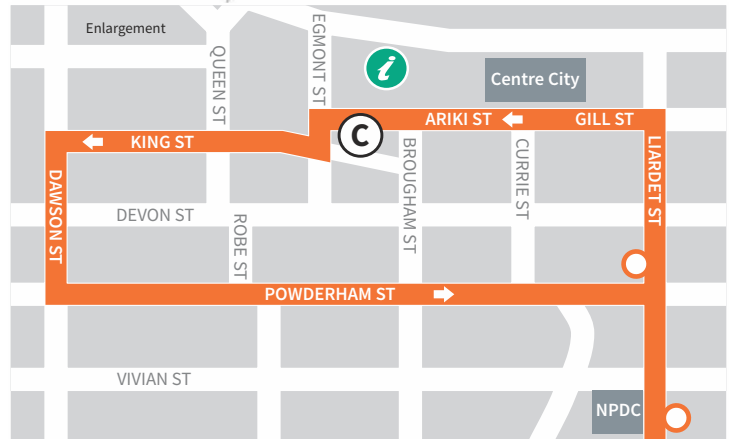

BUS BETTER WITH

Citylink is operated by Tranzit Coachlines with the support of the Taranaki Regional Council