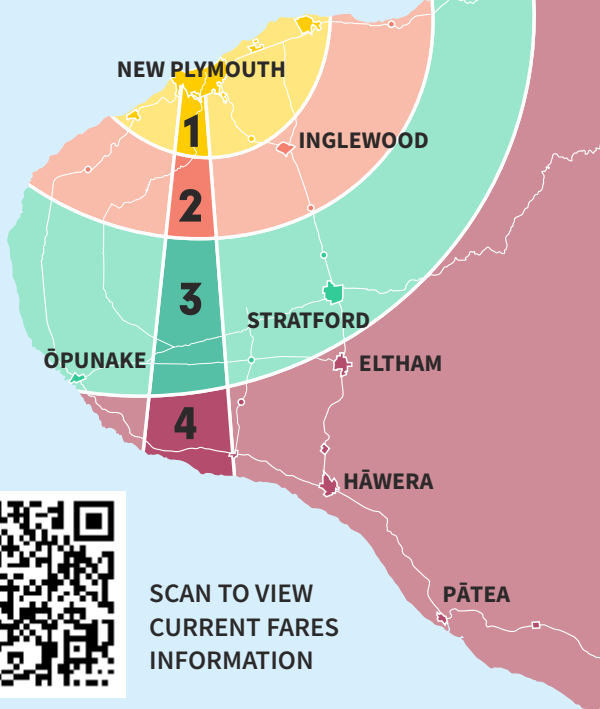

ROUTE 6 Vogeltown/Brooklands

MONDAY TO FRIDAY

KEY

- Bus stop shelter
- Bus stop
- i-Site Puke Ariki
- Centre City

Depart Ariki St	Carrington Huatoki	Huatoki St	St Pius Brooklands	Liardet St	Arrive Ariki St
(C)	1	2	3	4	(C)
	7.10 AM	7.15 AM	7.18 AM	7.24 AM	7.30 AM
7.30 AM	7.37	7.42	7.45	7.51	8.00
*8.10	8.17	8.25	8.28	8.34	8.43
9.00	9.07	9.12	9.15	9.21	9.30
10.05	10.12	10.17	10.20	10.26	10.35
11.15	11.22	11.27	11.30	11.36	11.40
12.25 PM	12.32 PM	12.37 PM	12.40 PM	12.46 PM	12.50 PM
1.35	1.42	1.47	1.50	1.56	2.05
*2.55	3.02	3.07	3.10	3.30	3.35
3.40	3.47	3.52	3.55	4.01	4.10
4.20	4.27	4.32	4.35	4.41	4.50
5.10	5.17	5.22	5.25	5.31	5.38
5.50	5.57	6.02	6.05	6.11	6.20
6.20	service runs from Ariki St until last passenger disembarks (drop off service only)				

SCAN TO DOWNLOAD **transit** APP

BUS BETTER WITH

Citylink is operated by Tranzit Coachlines with the support of the Taranaki Regional Council

Fare Zones

SCAN TO VIEW CURRENT FARES INFORMATION

Ph 0800 87 22 87