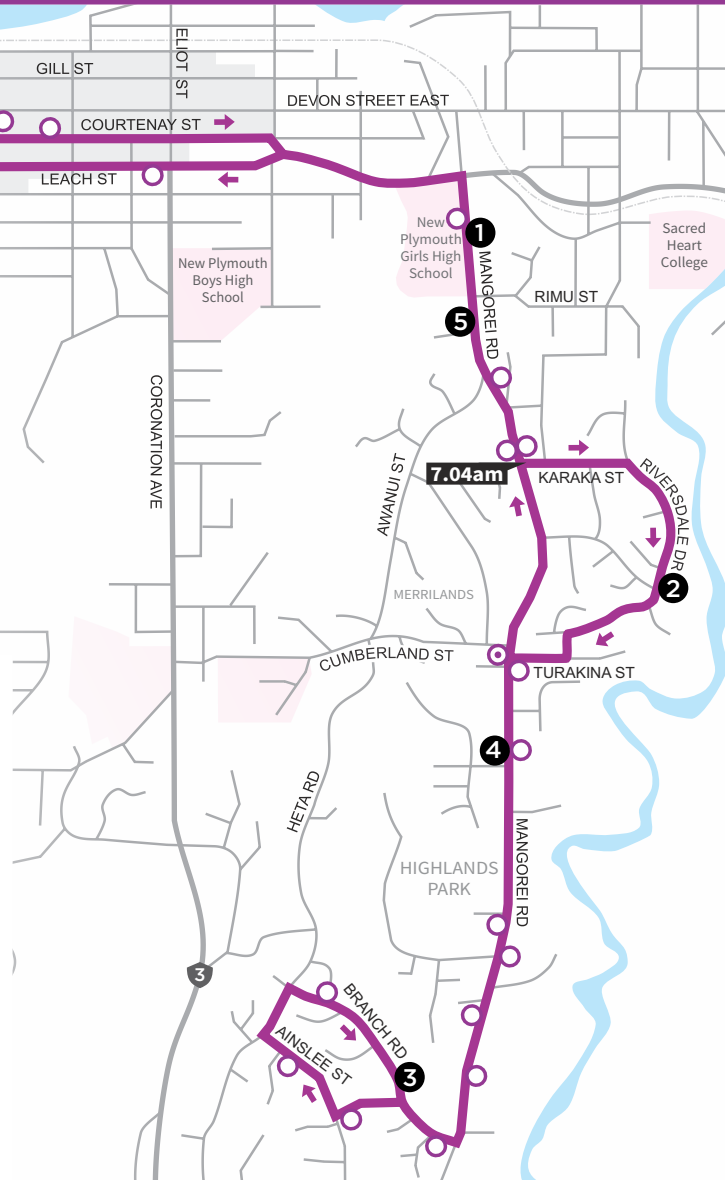

# ROUTE 8 Merrilands/Highlands Park

MONDAY TO FRIDAY

## KEY

- Bus stop shelter
- Bus stop
- i-Site Puke Ariki
- Centre City

ZONE

1

Depart Arikiki St	NPGHS	Riversdale Dr	Branch Rd	Mangorei Rd Opposite Smith	NPGHS	Arrive Arikiki St
(A)	1	2	3	4	5	(A)

**\*Starts 7.04am corner Mangorei Rd/Karaka St**

	7.05 AM	7.10 AM	7.14 AM	7.17 AM	7.30 AM	
<b>7.30 AM</b>	7.36 AM	7.39	7.45	7.48	8.00	
<b>8.10</b>	8.16	8.19	8.25	8.28	8.48	
<b>9.00</b>	9.06	9.09	9.15	9.18	9.30	
<b>10.05</b>	10.11	10.14	10.20	10.22	10.38	
<b>11.15</b>	11.21	11.24	11.30	11.33	11.43	
<b>12.25 PM</b>	12.31 PM	12.34 PM	12.40 PM	12.43 PM	12.53 PM	
<b>1.35</b>	1.41	1.44	1.50	1.53	2.03	
<b>2.55</b>	2.58	3.00	3.07	3.10	3.35	
<b>3.40</b>	3.46	3.49	3.55	3.58	4.08	
<b>4.20</b>	4.26	4.29	4.35	4.38	4.48	
<b>5.10</b>	5.16	5.19	5.24	5.27	5.38	
<b>5.50</b>	5.56	5.59	6.04	6.07	6.19	
<b>6.20</b>	service runs from Arikiki St until last passenger disembarks (drop off service only)					