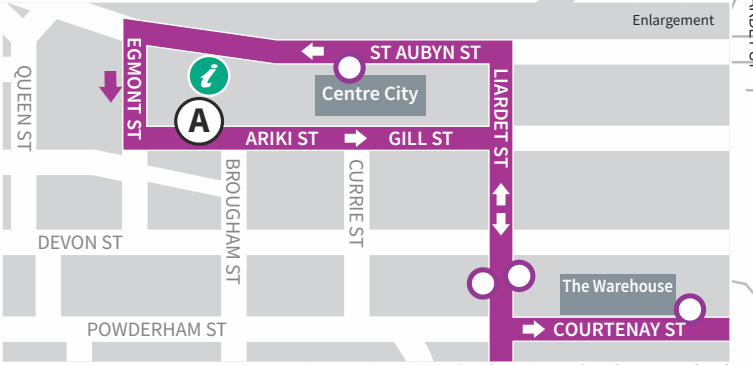

# ROUTE 8 Merrilands/Highlands Park

MONDAY TO FRIDAY

## KEY

- Bus stop shelter
- Bus stop
- i-Site Puke Ariki
- Centre City

ZONE

1

Depart Arikiki St	NPGHS	Riversdale Dr	Branch Rd	Mangorei Rd Opposite Smith	NPGHS	Arrive Arikiki St
(A)	1	2	3	4	5	(A)

**\*Starts 7.04am corner Mangorei Rd/Karaka St**

	7.05 AM	7.10 AM	7.14 AM	7.17 AM	7.30 AM	
<b>7.30 AM</b>	7.36 AM	7.39	7.45	7.48	8.00	
<b>8.10</b>	8.16	8.19	8.25	8.28	8.48	
<b>9.00</b>	9.06	9.09	9.15	9.18	9.30	
<b>10.05</b>	10.11	10.14	10.20	10.22	10.38	
<b>11.15</b>	11.21	11.24	11.30	11.33	11.43	
<b>12.25 PM</b>	12.31 PM	12.34 PM	12.40 PM	12.43 PM	12.53 PM	
<b>1.35</b>	1.41	1.44	1.50	1.53	2.03	
<b>2.55</b>	2.58	3.00	3.07	3.10	3.35	
<b>3.40</b>	3.46	3.49	3.55	3.58	4.08	
<b>4.20</b>	4.26	4.29	4.35	4.38	4.48	
<b>5.10</b>	5.16	5.19	5.24	5.27	5.38	
<b>5.50</b>	5.56	5.59	6.04	6.07	6.19	
<b>6.20</b>	service runs from Arikiki St until last passenger disembarks (drop off service only)					