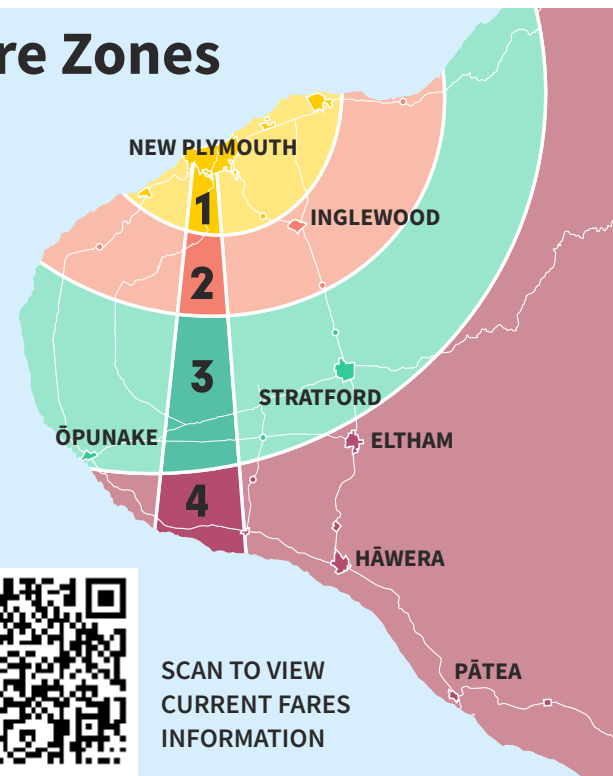

Fare Zones

SCAN TO VIEW CURRENT FARES INFORMATION

SCAN TO DOWNLOAD transit APP