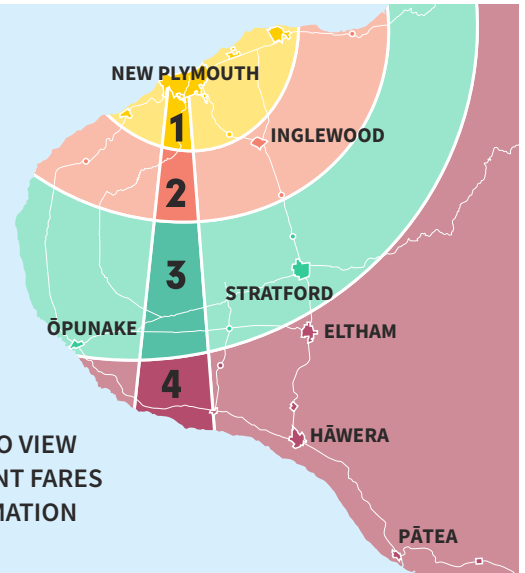

ROUTE 11 Saturday EAST

ROUTE 11 Saturday EAST

- KEY**
- Bus stop shelter
 - Bus stop
 - 📍 i-Site Puke Ariki
 - Centre City

ZONE
1

Ⓐ AM Depart Ariki St	10.18 AM	1.18 PM
① The Valley	10.30	1.30
② Bell Block - The Warehouse	10.36	1.36
③ The Valley	10.41	1.41
④ Turakina St	10.51	1.51
⑤ Upjohn St	11.00	2.00
Ⓐ Arrive Ariki St	11.10	2.10

Arrival times are indicative only

EFFECTIVE FROM 1 JULY 2023

SCAN TO DOWNLOAD
transit' APP

Citylink is operated by Transit Coachlines with the support of the Taranaki Regional Council

Fare Zones

SCAN TO VIEW
CURRENT FARES
INFORMATION