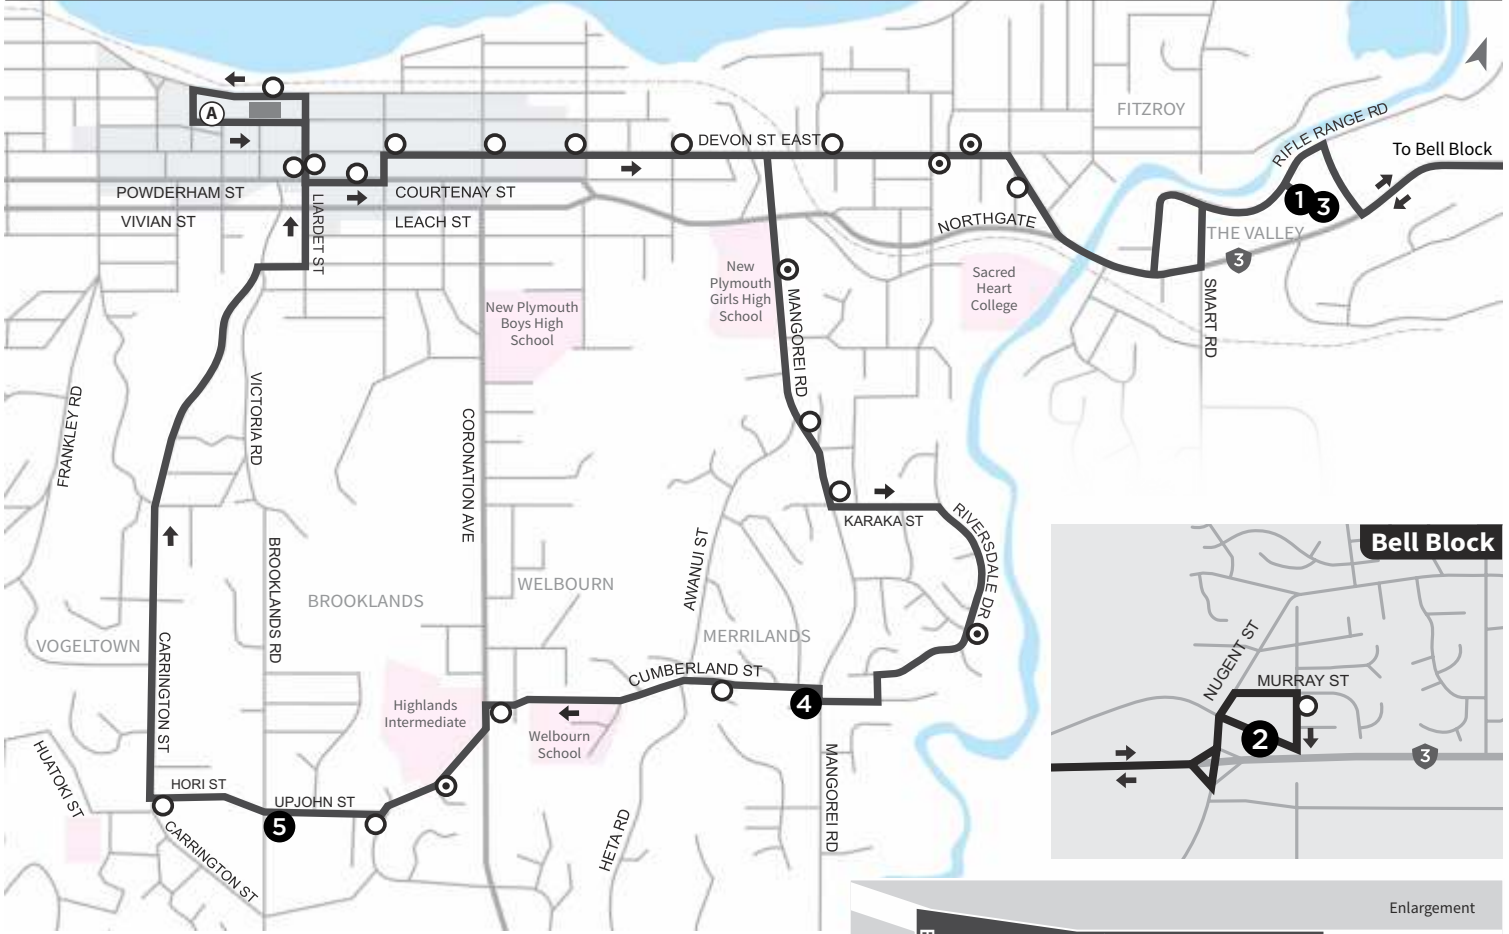

ROUTE 11 Saturday EAST

ROUTE 11 Saturday EAST

- KEY**
- Bus stop shelter
 - Bus stop
 - 📍 i-Site Puke Ariki
 - Centre City

ZONE
1

Ⓐ AM Depart Ariki St	10.18 AM	1.18 PM
① The Valley	10.30	1.30
② Bell Block - The Warehouse	10.36	1.36
③ The Valley	10.41	1.41
④ Turakina St	10.51	1.51
⑤ Upjohn St	11.00	2.00
Ⓐ Arrive Ariki St	11.10	2.10

Arrival times are indicative only

EFFECTIVE FROM 1 JULY 2023

SCAN TO DOWNLOAD
transit' APP

Citylink is operated by Transit Coachlines with the support of the Taranaki Regional Council

Fare Zones

SCAN TO VIEW
CURRENT FARES
INFORMATION