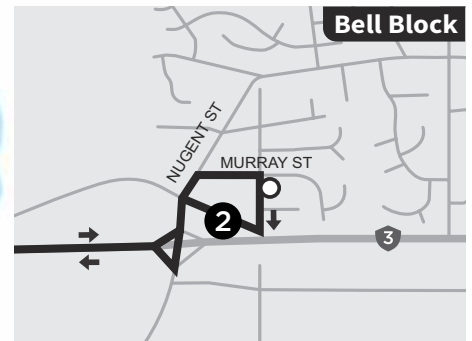

ROUTE 11 Saturday EAST

ROUTE 11 Saturday EAST

- KEY**
- Bus stop shelter
 - Bus stop
 - 📍 i-Site Puke Ariki
 - Centre City

ZONE
1

Ⓐ AM Depart Ariki St	10.18 AM	1.18 PM
① The Valley	10.30	1.30
② Bell Block - The Warehouse	10.36	1.36
③ The Valley	10.41	1.41
④ Turakina St	10.51	1.51
⑤ Upjohn St	11.00	2.00
Ⓐ Arrive Ariki St	11.10	2.10

Arrival times are indicative only

EFFECTIVE FROM 1 JULY 2023

SCAN TO DOWNLOAD
transit' APP

Citylink is operated by Transit Coachlines with the support of the Taranaki Regional Council

Fare Zones

SCAN TO VIEW
CURRENT FARES
INFORMATION