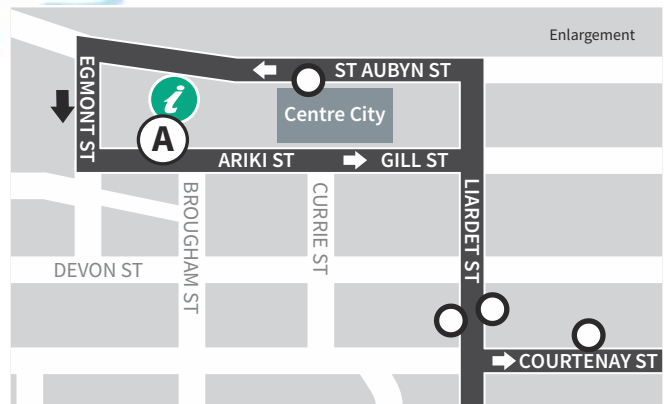

ROUTE 11 Saturday EAST

ROUTE 11 Saturday EAST

- KEY**
- Bus stop shelter
 - Bus stop
 - 📍 i-Site Puke Ariki
 - Centre City

ZONE
1

Ⓐ AM Depart Ariki St	10.18 AM	1.18 PM
① The Valley	10.30	1.30
② Bell Block - The Warehouse	10.36	1.36
③ The Valley	10.41	1.41
④ Turakina St	10.51	1.51
⑤ Upjohn St	11.00	2.00
Ⓐ Arrive Ariki St	11.10	2.10

Arrival times are indicative only

EFFECTIVE FROM 1 JULY 2023

SCAN TO DOWNLOAD
transit' APP

Citylink is operated by Transit Coachlines with the support of the Taranaki Regional Council

Fare Zones

SCAN TO VIEW
CURRENT FARES
INFORMATION