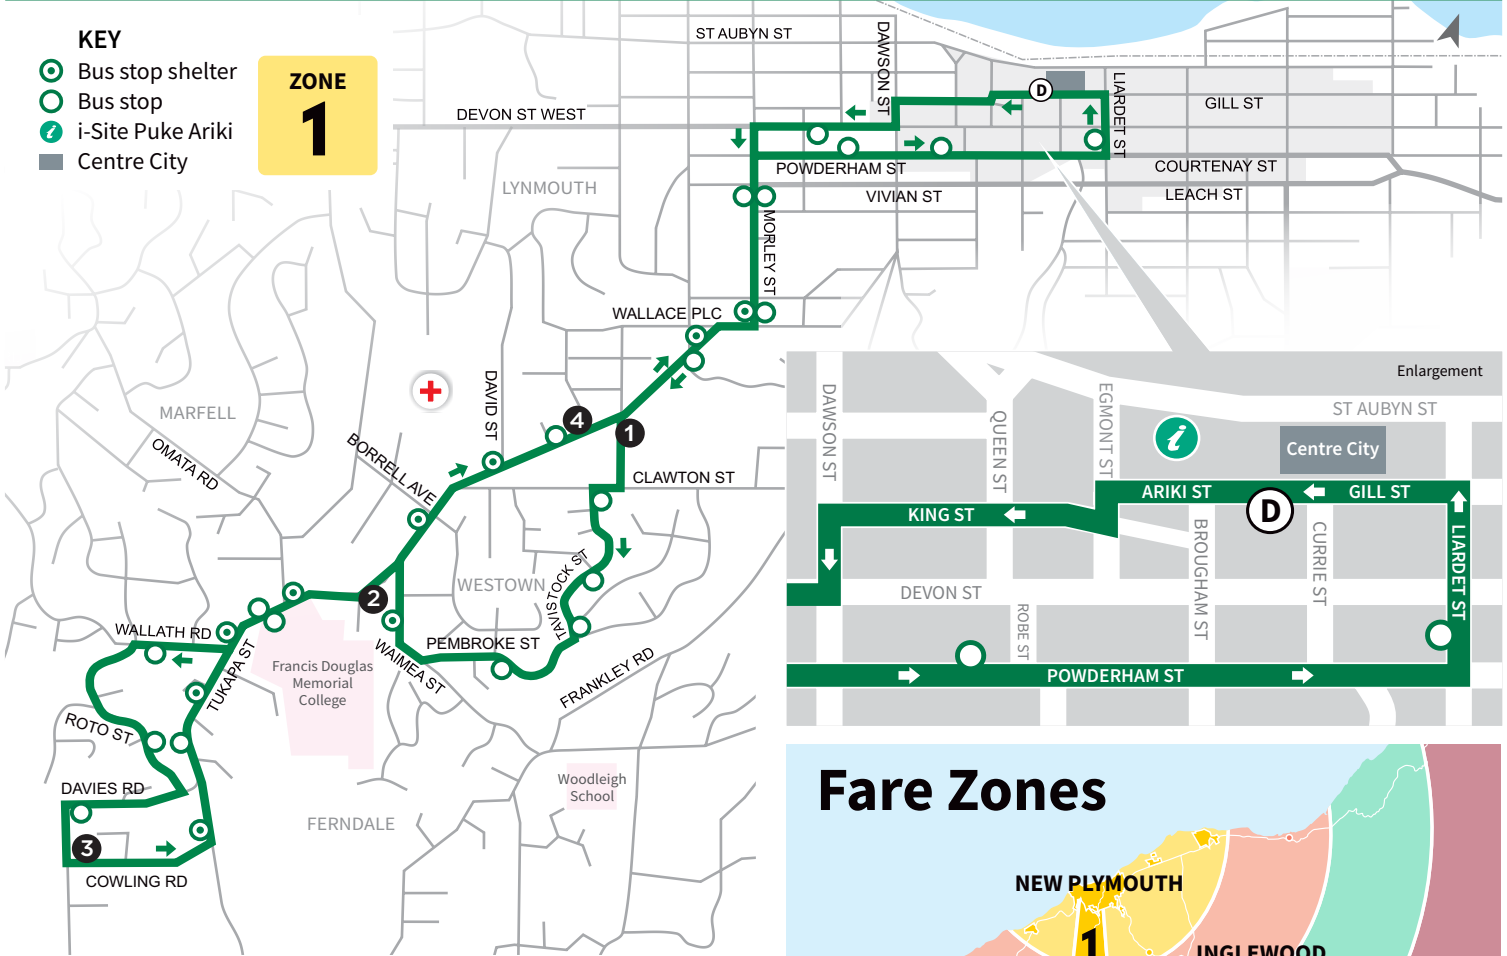

# ROUTE 4 Westown/Hurdon

MONDAY TO FRIDAY

## KEY

- Bus stop shelter
- Bus stop
- i-Site Puke Ariki
- Centre City

**ZONE**  
**1**

## Fare Zones

SCAN TO VIEW  
CURRENT FARES  
INFORMATION

Depart Ariki St (D)	Westown School (1)	Tukapa St (2)	Cowling Rd (3)	Westown Shops (4)	Arrive Ariki St (D)
	7.06 AM	7.09 AM	7.14 AM	7.20 AM	7.30 AM
<b>7.30 AM</b>	7.34	7.37	7.42	7.48	8.00
<b>8.10</b>	8.14	8.17	8.22	8.28	8.48
<b>9.00</b>	9.04	9.07	9.12	9.18	9.30
<b>10.05</b>	10.10	10.15	10.20	10.25	10.35
<b>11.15</b>	11.20	11.25	11.30	11.35	11.43
<b>12.25 PM</b>	12.30 PM	12.35 PM	12.40 PM	12.45 PM	12.50 PM
<b>1.35</b>	1.39	1.42	1.47	1.52	2.05
<b>2.55</b>	2.59	3.02	3.07	3.18	3.30
<b>3.40</b>	3.45	3.50	3.55	4.00	4.10
<b>4.20</b>	4.26	4.32	4.37	4.39	4.55
<b>5.10</b>	5.15	5.20	5.25	5.30	5.38
<b>5.50</b>	5.55	6.00	6.05	6.10	6.20
<b>6.20</b>	service runs from Ariki St until last passenger disembarks (drop off service only)				

Times in **BOLD** are scheduled, all other times are approximate

EFFECTIVE FROM 1 JULY 2023

Citylink is operated by Transit Coachlines with the support of the Taranaki Regional Council

SCAN TO DOWNLOAD  
**transit** APP