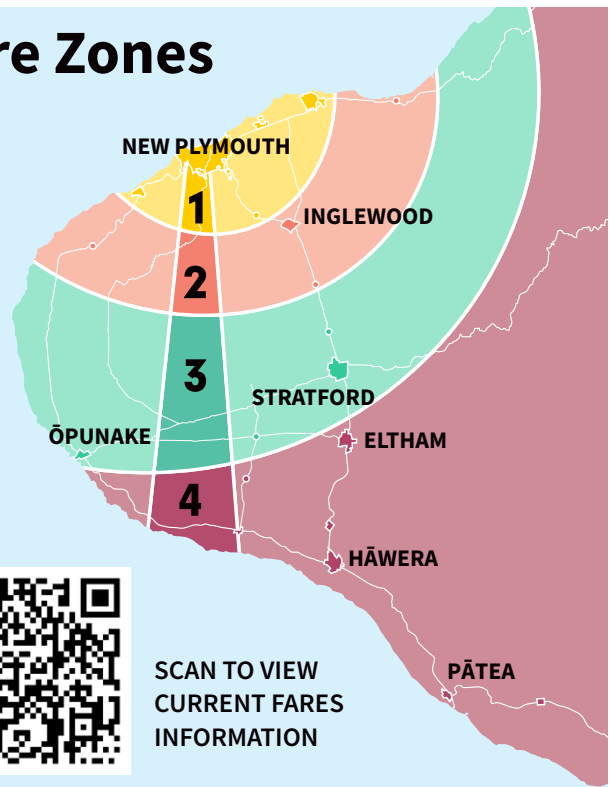

# ROUTE 4 Westown/Hurdon

MONDAY TO FRIDAY

## KEY

- Bus stop shelter
- Bus stop
- i-Site Puke Ariki
- Centre City

**ZONE**  
**1**

## Fare Zones

SCAN TO VIEW  
CURRENT FARES  
INFORMATION

Depart Ariki St (D)	Westown School (1)	Tukapa St (2)	Cowling Rd (3)	Westown Shops (4)	Arrive Ariki St (D)
	7.06 AM	7.09 AM	7.14 AM	7.20 AM	7.30 AM
<b>7.30 AM</b>	7.34	7.37	7.42	7.48	8.00
<b>8.10</b>	8.14	8.17	8.22	8.28	8.48
<b>9.00</b>	9.04	9.07	9.12	9.18	9.30
<b>10.05</b>	10.10	10.15	10.20	10.25	10.35
<b>11.15</b>	11.20	11.25	11.30	11.35	11.43
<b>12.25 PM</b>	12.30 PM	12.35 PM	12.40 PM	12.45 PM	12.50 PM
<b>1.35</b>	1.39	1.42	1.47	1.52	2.05
<b>2.55</b>	2.59	3.02	3.07	3.18	3.30
<b>3.40</b>	3.45	3.50	3.55	4.00	4.10
<b>4.20</b>	4.26	4.32	4.37	4.39	4.55
<b>5.10</b>	5.15	5.20	5.25	5.30	5.38
<b>5.50</b>	5.55	6.00	6.05	6.10	6.20
<b>6.20</b>	service runs from Ariki St until last passenger disembarks (drop off service only)				

Times in **BOLD** are scheduled, all other times are approximate

EFFECTIVE FROM 1 JULY 2023

Citylink is operated by Transit Coachlines with the support of the Taranaki Regional Council

SCAN TO DOWNLOAD  
**transit** APP