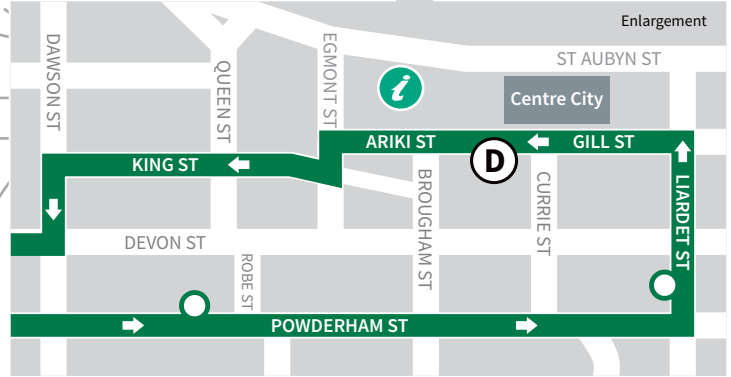

# ROUTE 4 Westown/Hurdon

MONDAY TO FRIDAY

## KEY

- Bus stop shelter
- Bus stop
- i-Site Puke Ariki
- Centre City

**ZONE**  
**1**

## Fare Zones

SCAN TO VIEW  
CURRENT FARES  
INFORMATION

Depart Ariki St (D)	Westown School (1)	Tukapa St (2)	Cowling Rd (3)	Westown Shops (4)	Arrive Ariki St (D)
	7.06 AM	7.09 AM	7.14 AM	7.20 AM	7.30 AM
<b>7.30 AM</b>	7.34	7.37	7.42	7.48	8.00
<b>8.10</b>	8.14	8.17	8.22	8.28	8.48
<b>9.00</b>	9.04	9.07	9.12	9.18	9.30
<b>10.05</b>	10.10	10.15	10.20	10.25	10.35
<b>11.15</b>	11.20	11.25	11.30	11.35	11.43
<b>12.25 PM</b>	12.30 PM	12.35 PM	12.40 PM	12.45 PM	12.50 PM
<b>1.35</b>	1.39	1.42	1.47	1.52	2.05
<b>2.55</b>	2.59	3.02	3.07	3.18	3.30
<b>3.40</b>	3.45	3.50	3.55	4.00	4.10
<b>4.20</b>	4.26	4.32	4.37	4.39	4.55
<b>5.10</b>	5.15	5.20	5.25	5.30	5.38
<b>5.50</b>	5.55	6.00	6.05	6.10	6.20
<b>6.20</b>	service runs from Ariki St until last passenger disembarks (drop off service only)				