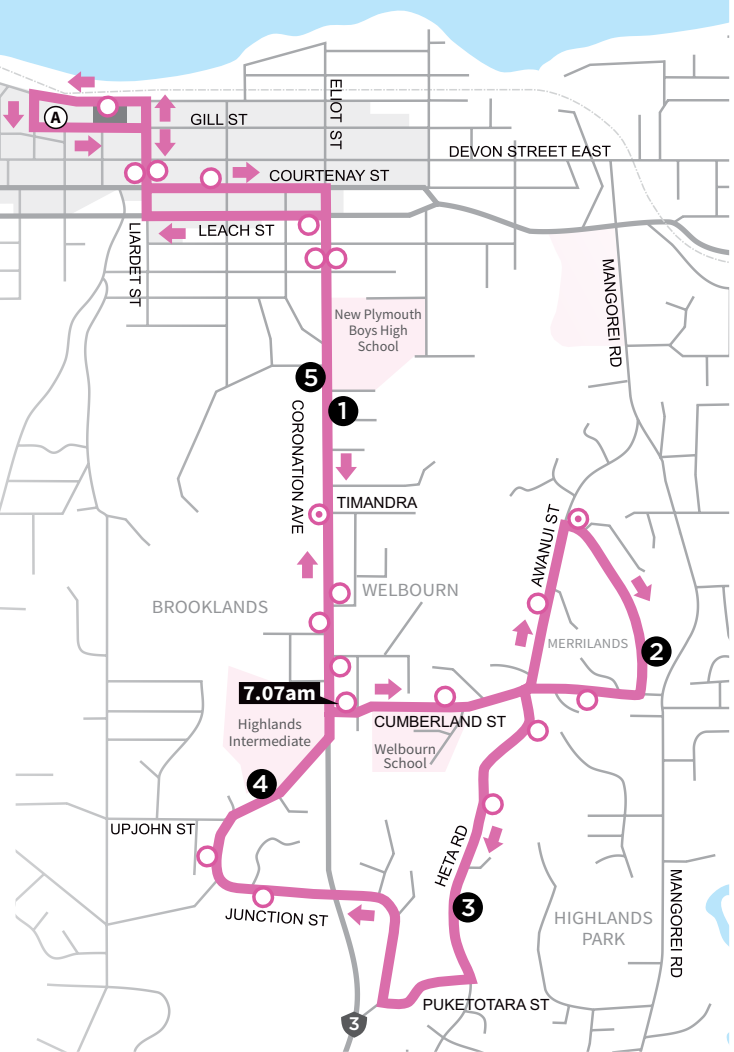

ROUTE 7 Welbourn/Highlands Park

MONDAY TO FRIDAY

KEY

- Bus stop shelter
- Bus stop
- i-Site Puke Ariki
- Centre City

ZONE

1

Depart Arikiri St	WITT	Nevada Dr	Heta Rd	Highlands Int.	NPBHS /WITT	Arrive Arikiri St
A	1	2	3	4	5	A

*Starts 7.07am from Welbourn School

	7.10 AM	7.13 AM	7.15 AM	7.17 AM	7.30 AM	
7.30 AM	7.36 AM	7.41	7.45	7.47	7.49	8.00
8.10	8.16	8.21	8.25	8.27	8.29	8.48
9.00	9.06	9.11	9.15	9.17	9.19	9.30
9.30	9.36	9.41	9.45	9.47	9.49	10.00
10.40	10.46	10.51	10.55	10.57	10.59	11.10
11.50	11.56	12.01 PM	12.05 PM	12.07 PM	12.09 PM	12.20 PM
1.05 PM	1.11 PM	1.16	1.20	1.22	1.24	1.35
2.15	2.21	2.26	2.30	2.32	2.34	2.44
3.40	3.46	3.51	3.55	3.57	3.59	4.10
4.20	4.26	4.31	4.35	4.37	4.39	4.50
5.10	5.16	5.21	5.25	5.27	5.29	5.38
5.50	5.56	6.01	6.05	6.07	6.09	6.20
6.20	service runs from Arikiri St until last passenger disembarks (drop off service only)					

Times in **BOLD** are scheduled, all other times are approximate

EFFECTIVE FROM 1 JULY 2023

SCAN TO DOWNLOAD transit APP

Citylink is operated by Transit Coachlines with the support of the Taranaki Regional Council

Fare Zones

SCAN TO VIEW CURRENT FARES INFORMATION

Ph 0800 87 22 87

www.taranakibus.info

TaranakiPublicTransport