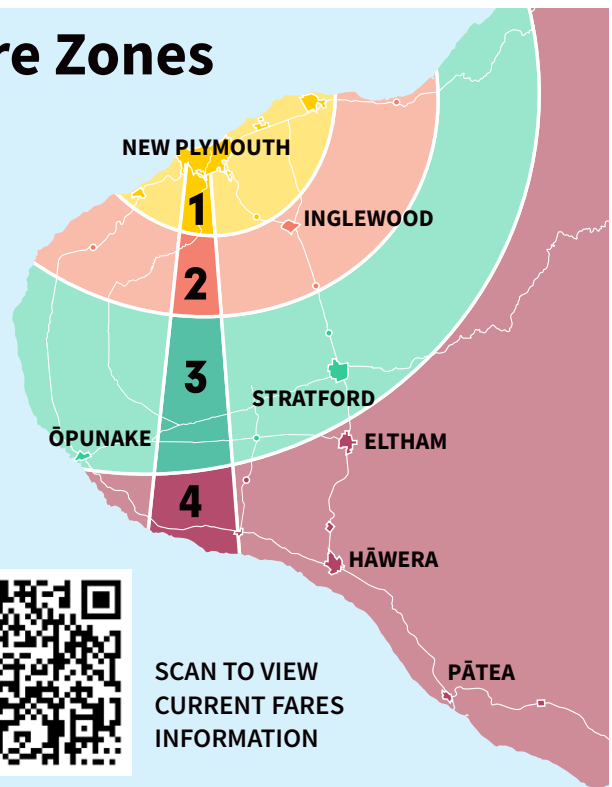

Fare Zones

SCAN TO VIEW CURRENT FARES INFORMATION

Ph 0800 87 22 87

www.taranakibus.info

TaranakiPublicTransport