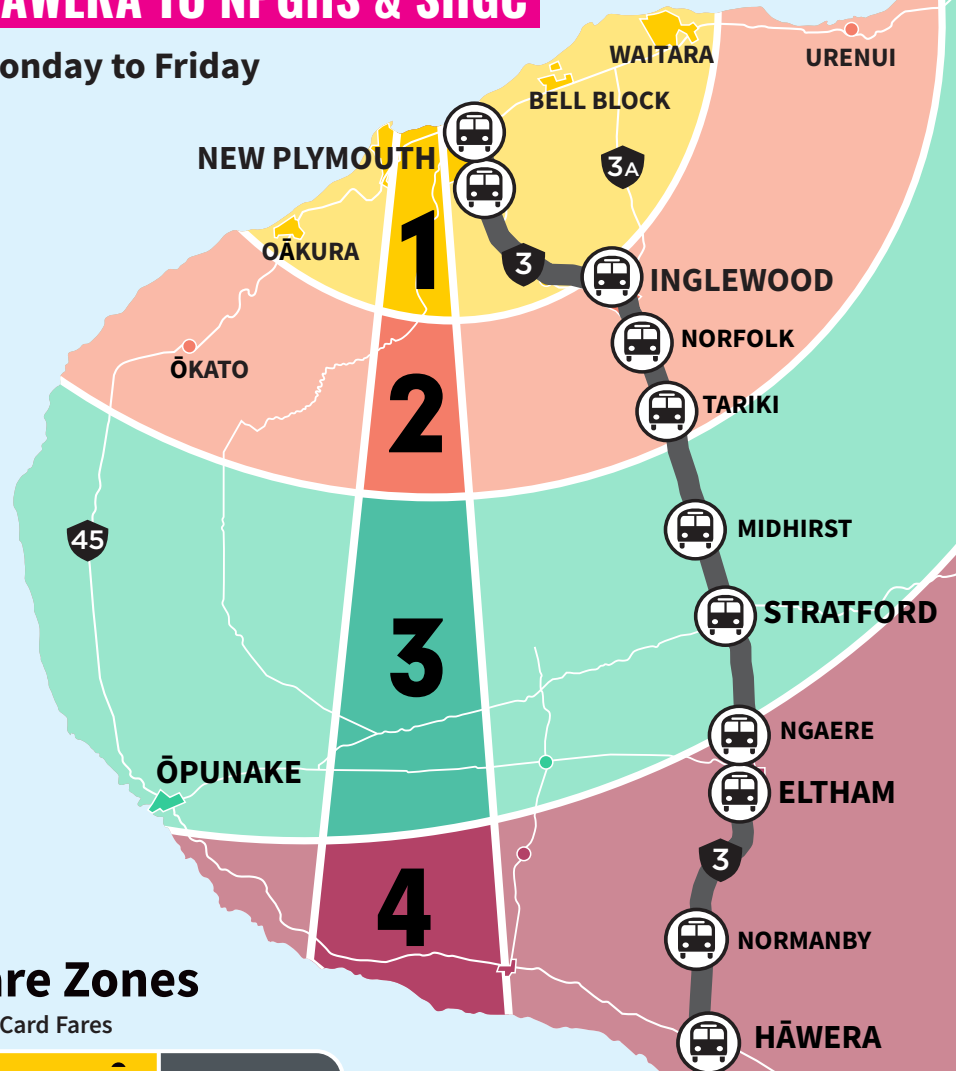

## HĀWERA TO NPGHS & SHGC

Monday to Friday

### Fare Zones

Bee Card Fares

<b>\$2</b> Bee Card Single zone	<b>+\$1</b> Per extra zone
<b>\$3</b> Cash Single zone	

SCAN FOR FARE AND CONCESSION INFORMATION

## HĀWERA TO NPGHS & SHGC

(AM)	BUS STOP LOCATION
7.00	Hāwera i-SITE
7.07	Normanby (Rural Direct)
7.22	Eltham (Bath St)
7.25	Ngaere (opp. Ngaere hall)
7.30	Stratford (Avon Medical Centre)
7.33	Stratford (opp. Library, Miranda St)
7.37	Stratford High School
7.42	Midhirst (outside Jamieson Recovery)
7.47	Tariki (near Old Mountain Road)
7.51	Norfolk Hall
7.56	Inglewood (Moa Street)
7.58	Inglewood (Purple Dairy)
7.59	Inglewood High School
8.25	NPGHS (via Mangorei Road)
8.35	SHGC

(PM)	BUS STOP LOCATION
3.30	SHGC
3.35	NPGHS
3.55	Inglewood High School
3.56	Inglewood (Purple Dairy)
3.58	Inglewood (Moa Street)
4.02	Norfolk (opposite hall)
4.07	Tariki (near Superior Automotive)
4.13	Midhirst (opp. Jamiesons)
4.18	Stratford High School
4.22	Stratford Library (Miranda St)
4.24	Stratford (cnr Miranda & Romeo Sts)
4.30	Ngaere Hall
4.34	Eltham (King Edward St)
4.49	Normanby
5.07	Hāwera i-SITE