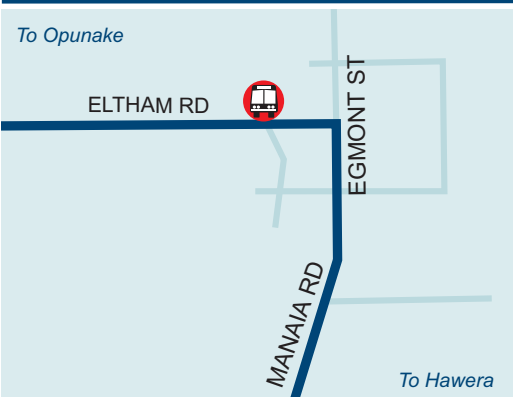

Timetable and fares OPUNAKE - KAPONGA - MANAIA - OHAWA - HAWERA

Operates every **Thursday**

A \$1 discount is available for ACCESS card holders.
 A \$1 discount is available for school age children.
 Under-5s are free when accompanied by a fare-paying adult.
 Discounts for families. SuperGold Card holders travel free.

Southlink

Weekly bus service

OPUNAKE - KAPONGA - MANAIA
 (OHAWA on demand) - **HAWERA**

Routes • timetables • fares

Operates every **Thursday**

All fares only \$2*

Supported by

*fares will be reviewed in June 2019

Southlink

Weekly bus service

Operates every
Thursday

OPUNAKE - KAPONGA - MANAIA - HAWERA (OHAWE on demand)

Opunake

Kaponga

Ohawe

Manaia