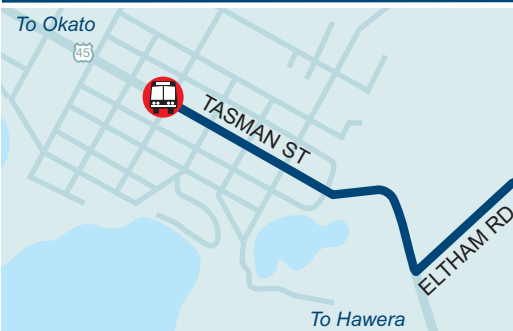

Timetable and fares OPUNAKE - KAPONGA - MANAIA - OHAWA - HAWERA

Operates every **Thursday**

A \$1 discount is available for ACCESS card holders.
 A \$1 discount is available for school age children.
 Under-5s are free when accompanied by a fare-paying adult.
 Discounts for families. SuperGold Card holders travel free.

Southlink

Weekly bus service

OPUNAKE - KAPONGA - MANAIA
 (OHAWA on demand) - **HAWERA**

Routes • timetables • fares

Operates every **Thursday**

All fares only \$2*

Supported by

*fares will be reviewed in June 2019

Southlink

Weekly bus service

Operates every
Thursday

OPUNAKE - KAPONGA - MANAIA - HAWERA (OHAWE on demand)

Opunake

Kaponga

Ohawe

Manaia