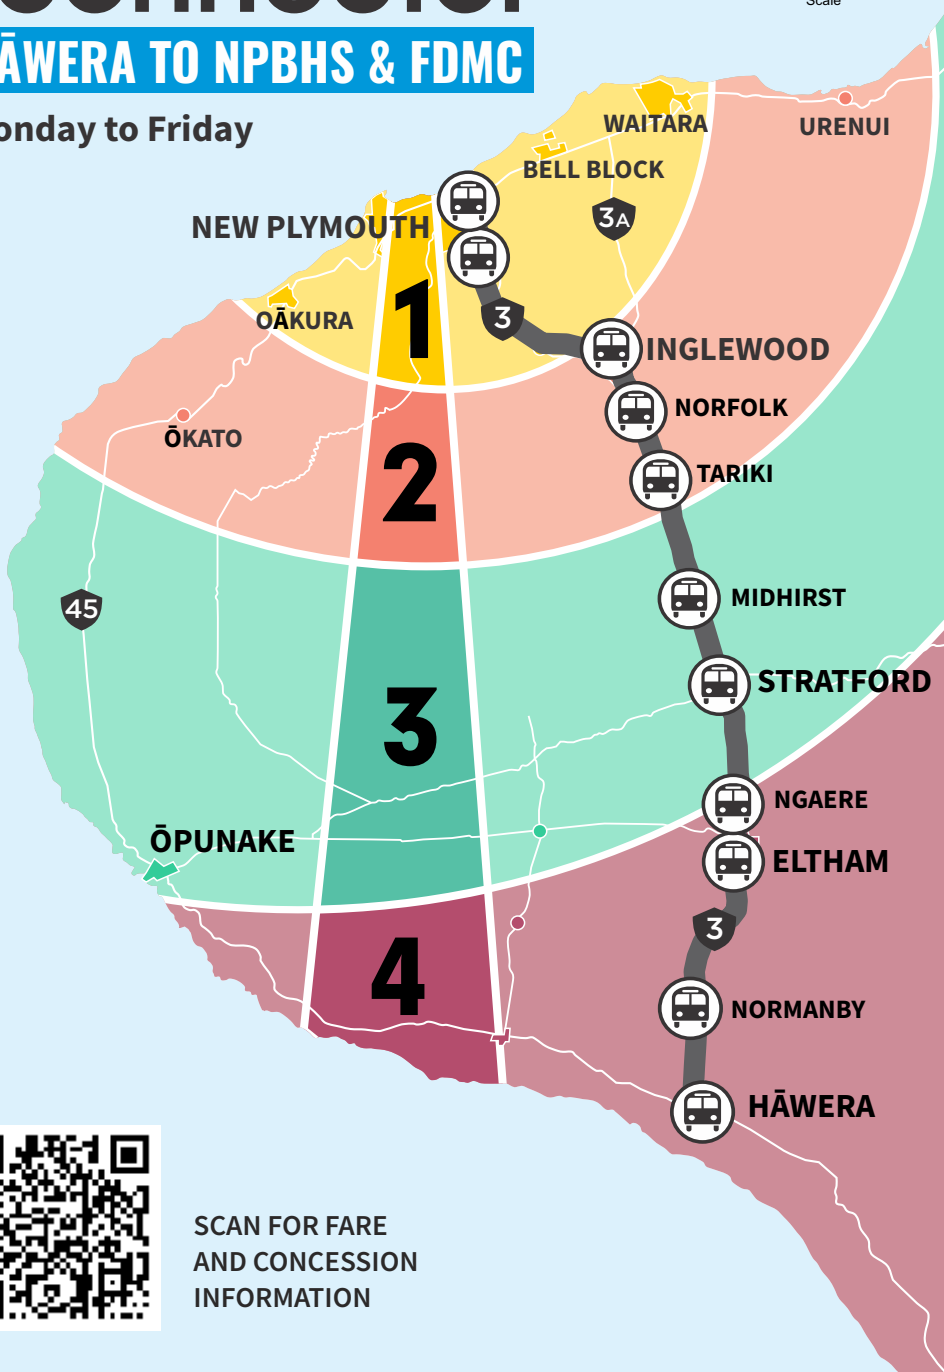

your connector

HĀWERA TO NPBHS & FDMC

Monday to Friday

SCAN FOR FARE AND CONCESSION INFORMATION

your connector

HĀWERA TO NPBHS & FDMC

(AM) BUS STOP LOCATION

7.00	Hāwera i-SITE
7.07	Normanby (Rural Direct)
7.22	Eltham (Bath St)
7.25	Ngaere (opp. Ngaere hall)
7.30	Stratford (Avon Medical Centre)
7.33	Stratford (opp. Library, Miranda St)
7.37	Stratford High School
7.42	Midhirst (outside Jamieson Recovery)
7.47	Tariki (near Old Mountain Road)
7.51	Norfolk Hall
7.56	Inglewood (Moa Street)
7.58	Inglewood (Purple Dairy)
7.59	Inglewood High School
8.14	Coronation Avenue (near 192)
8.15	NPBHS/WITT
8.25	FDMC

(PM) BUS STOP LOCATION

3.20	FDMC
3.40	NPBHS
3.41	Coronation Avenue (near 211)
4.00	Inglewood High School
4.01	Inglewood (Purple Dairy)
4.03	Inglewood (Moa Street)
4.08	Norfolk (opposite hall)
4.12	Tariki (near Superior Automotive)
4.18	Midhirst (opp. Jamiesons)
4.23	Stratford High School
4.27	Stratford Library (Miranda St)
4.30	Stratford (cnr Miranda & Romeo Sts)
4.35	Ngaere Hall
4.39	Eltham (King Edward St)
4.54	Normanby
5.00	Hāwera i-SITE

BUS BETTER WITH Bee

beecard.co.nz

SCAN TO VIEW TIMETABLE ONLINE

Current 18 Mar 2024 v3

Service providers:

Pickering Motors Ltd