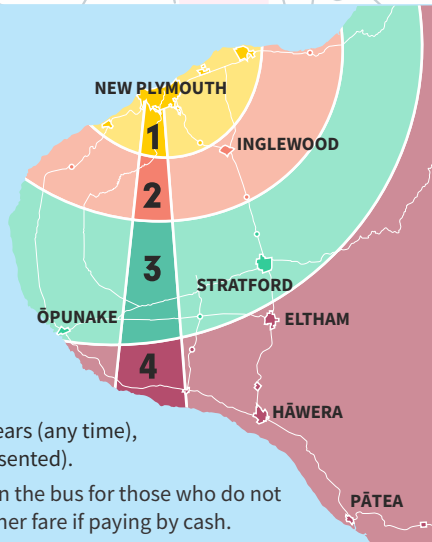

ROUTE

12

Merrilands to Spotswood

SCHOOL SERVICE*

Fare Zones

SCAN TO VIEW CURRENT FARES INFORMATION

FREE Travel for children under 5 years (any time), and WITT students (ID must be presented).

Cash payments are still accepted on the bus for those who do not have a Bee Card. You will pay a higher fare if paying by cash.