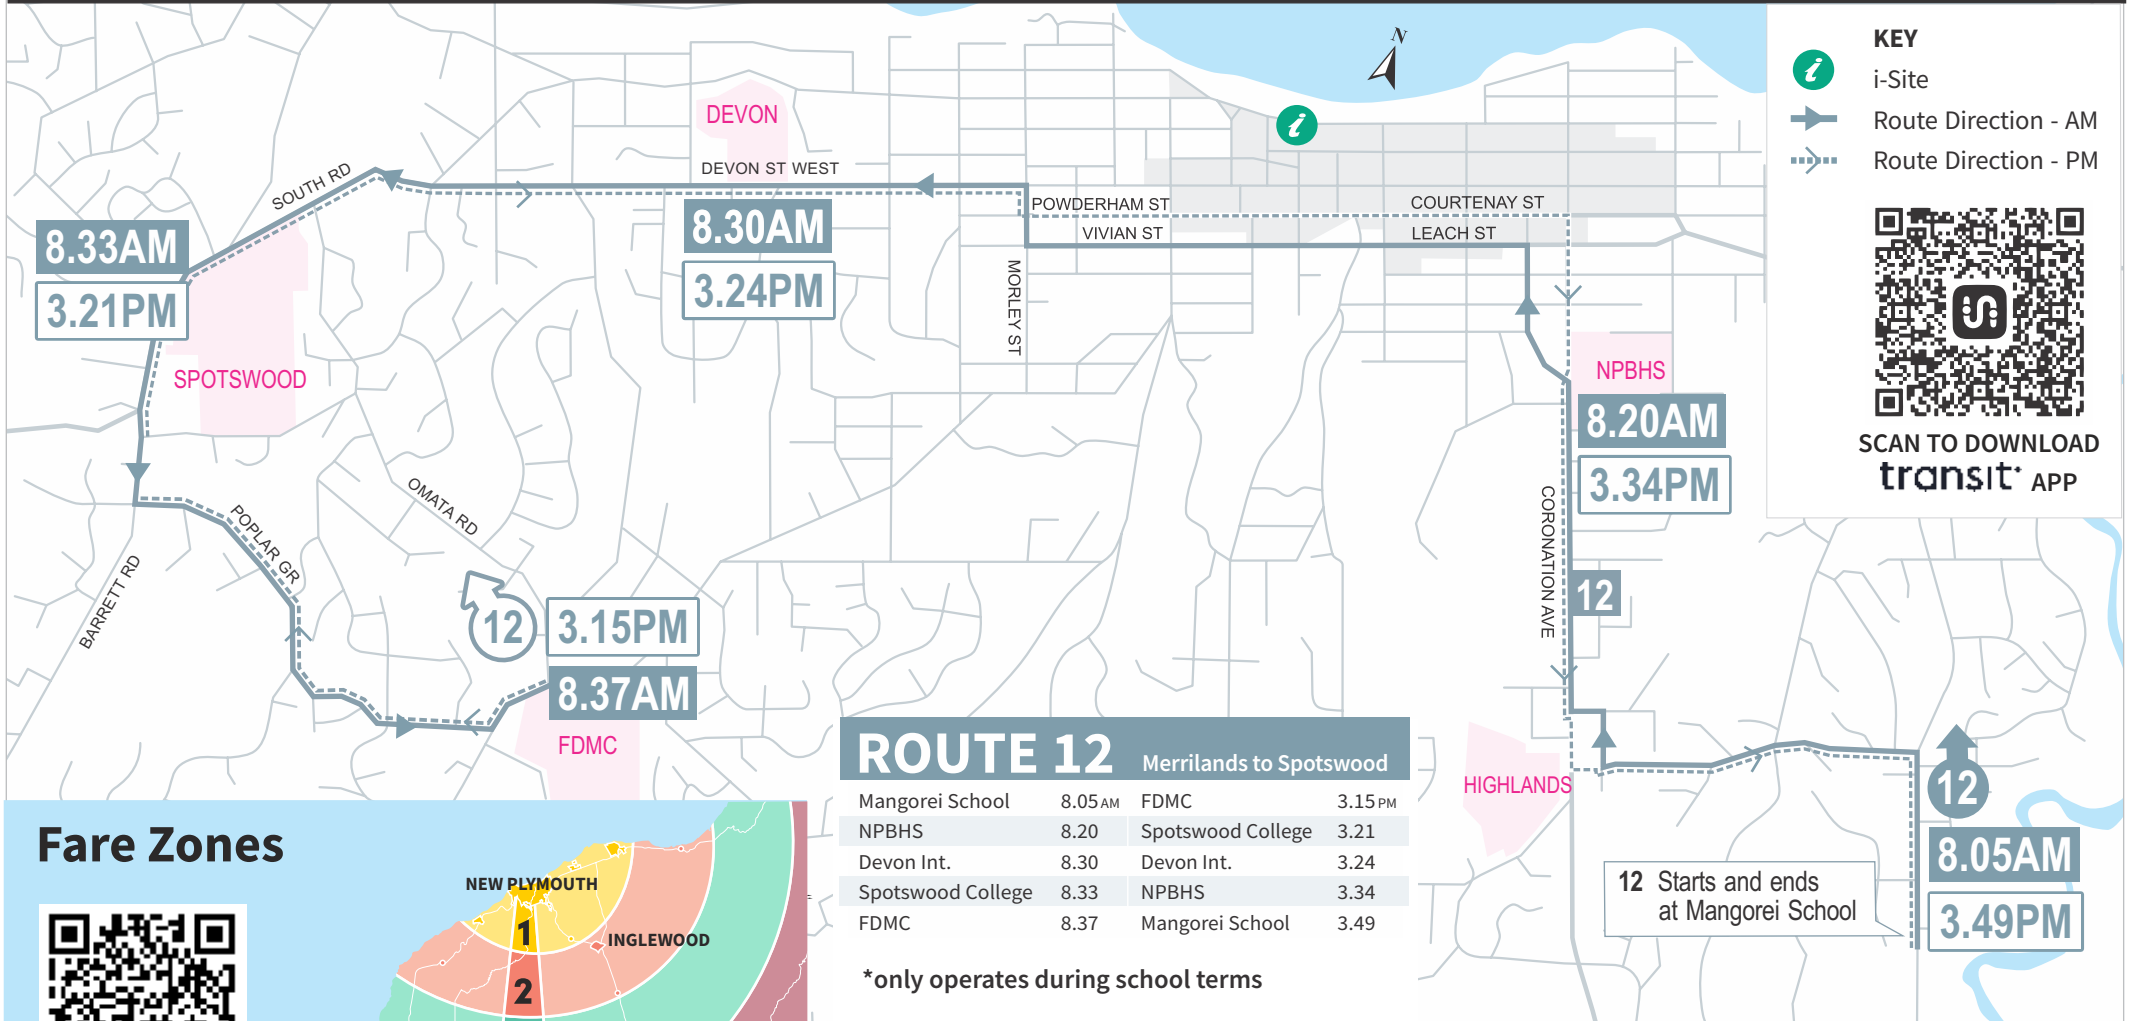

ROUTE

12

Merrilands to Spotswood

SCHOOL SERVICE*

Fare Zones

SCAN TO VIEW CURRENT FARES INFORMATION

FREE Travel for children under 5 years (any time), and WITT students (ID must be presented).

Cash payments are still accepted on the bus for those who do not have a Bee Card. You will pay a higher fare if paying by cash.

Ph 0800 87 22 87

www.taranakibus.info

TaranakiPublicTransport