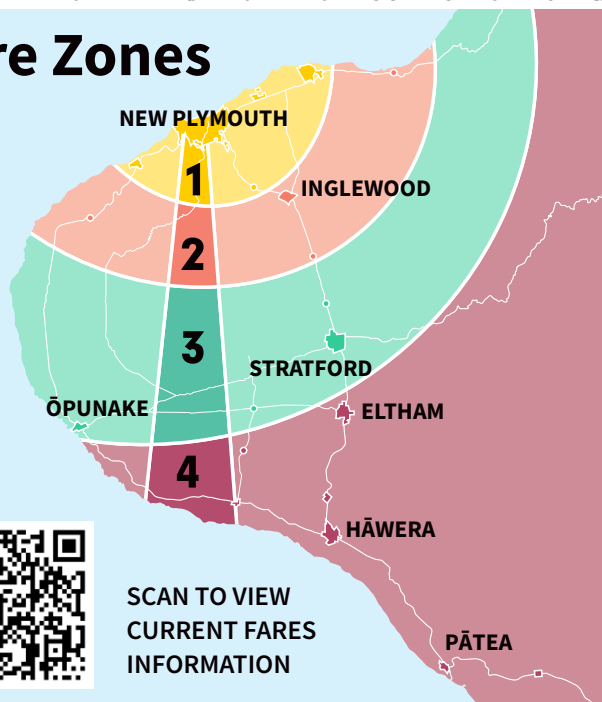

ROUTE 3 Lynmouth/Marfell

MONDAY TO FRIDAY

ROUTE 3 before 10am

ROUTE 3 after 10am

Fare Zones

SCAN TO VIEW CURRENT FARES INFORMATION

6.20 service runs from Ariki St until last passenger disembarks (drop off service only)

Times in **BOLD** are scheduled, all other times are approximate

EFFECTIVE FROM 1 JULY 2023

Citylink is operated by Transit Coachlines with the support of the Taranaki Regional Council