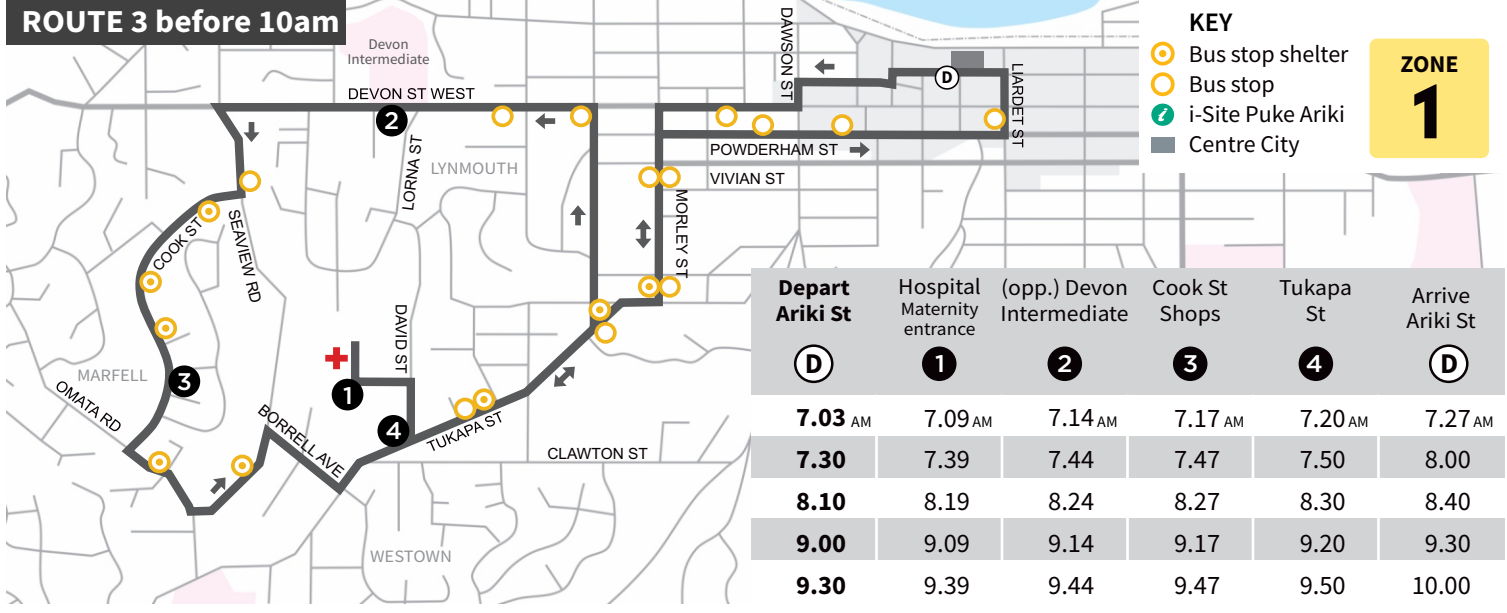

ROUTE 3 Lynmouth/Marfell

MONDAY TO FRIDAY

ROUTE 3 before 10am

ROUTE 3 after 10am

Fare Zones

SCAN TO VIEW CURRENT FARES INFORMATION

6.20 service runs from Ariki St until last passenger disembarks (drop off service only)

Times in **BOLD** are scheduled, all other times are approximate

EFFECTIVE FROM 1 JULY 2023

Citylink is operated by Transit Coachlines with the support of the Taranaki Regional Council