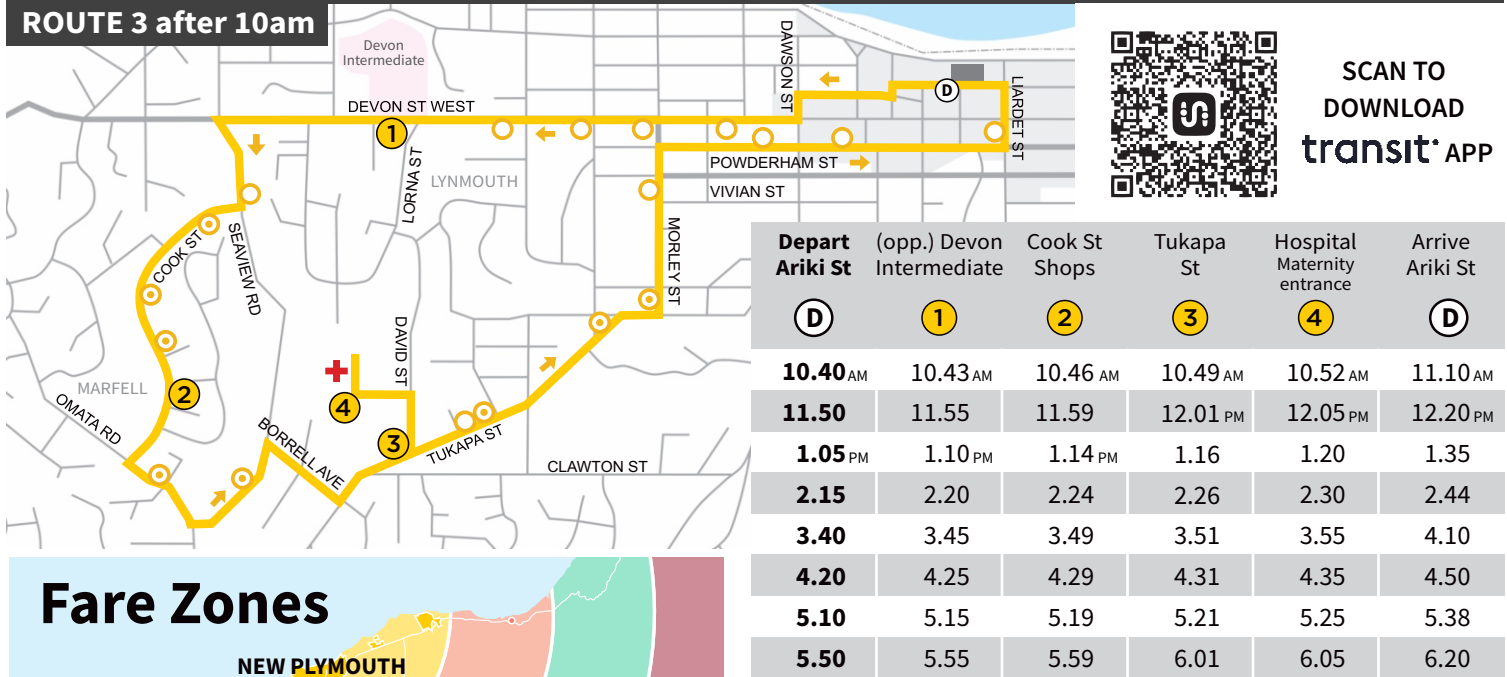

ROUTE 3 Lynmouth/Marfell

MONDAY TO FRIDAY

ROUTE 3 before 10am

ROUTE 3 after 10am

Fare Zones

SCAN TO VIEW CURRENT FARES INFORMATION

6.20 service runs from Ariki St until last passenger disembarks (drop off service only)

Times in **BOLD** are scheduled, all other times are approximate

EFFECTIVE FROM 1 JULY 2023

Citylink is operated by Transit Coachlines with the support of the Taranaki Regional Council