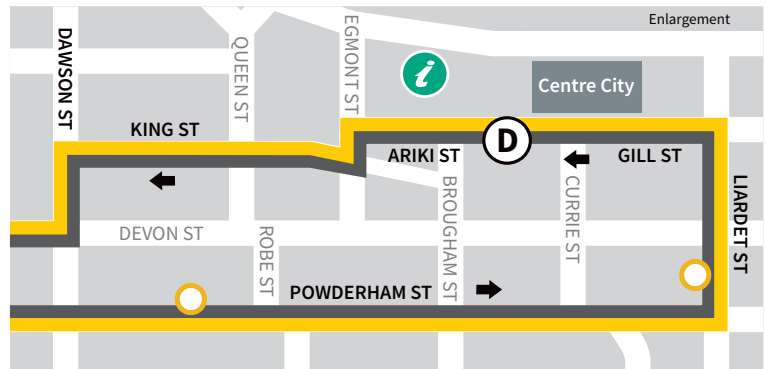

Citylink is operated by Transit Coachlines with the support of the Taranaki Regional Council