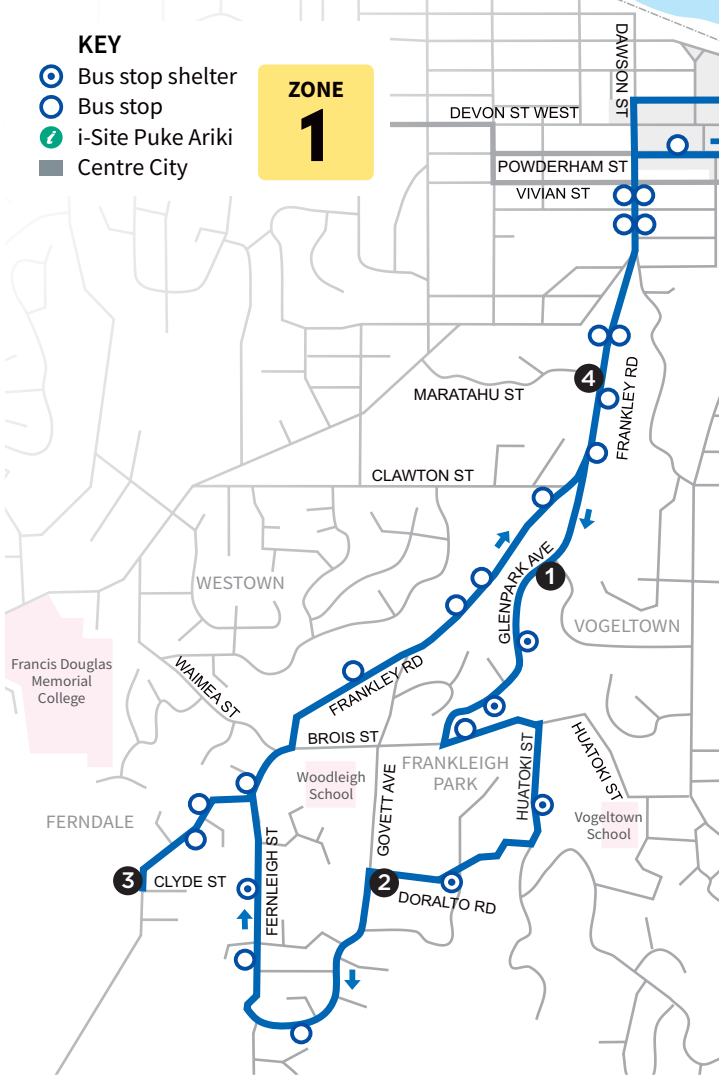

ROUTE 5 Frankleigh Park/Ferndale

MONDAY TO FRIDAY

KEY

- Bus stop shelter
- Bus stop
- i-Site Puke Ariki
- Centre City

ZONE 1

Depart Ariki St	Frankley Glenpark	Doralto Govett	Frankley Rd	Maratahu Frankley	Arrive Ariki St
Ⓒ	①	②	③	④	Ⓒ
	7.05 AM	7.10 AM	7.13 AM	7.17 AM	7.30 AM
7.30 AM	7.35	7.40	7.43	7.47	8.00
8.10	8.15	8.20	8.23	8.27	8.40
9.00	9.05	9.10	9.13	9.17	9.30
9.30	9.35	9.40	9.43	9.47	10.00
10.40	10.45	10.50	10.53	10.57	11.10
11.50	11.55	12.00 PM	12.03 PM	12.07 PM	12.20 PM
1.05 PM	1.10 PM	1.15	1.18	1.22	1.33
2.15	2.20	2.25	2.28	2.32	2.45
3.40	3.45	3.50	3.53	3.57	4.10
4.20	4.25	4.30	4.33	4.37	4.50
5.10	5.15	5.20	5.23	5.27	5.38
5.50	5.55	6.00	6.03	6.07	6.20
6.20	service runs from Ariki St until last passenger disembarks (drop off service only)				

Times in **BOLD** are scheduled, all other times are approximate

EFFECTIVE FROM 1 JULY 2023

Fare Zones

SCAN TO VIEW CURRENT FARES INFORMATION

SCAN TO DOWNLOAD transit APP

BUS BETTER WITH Bee

Citylink is operated by Tranzit Coachlines with the support of the Taranaki Regional Council

Ph 0800 87 22 87

www.taranakibus.info

TaranakiPublicTransport