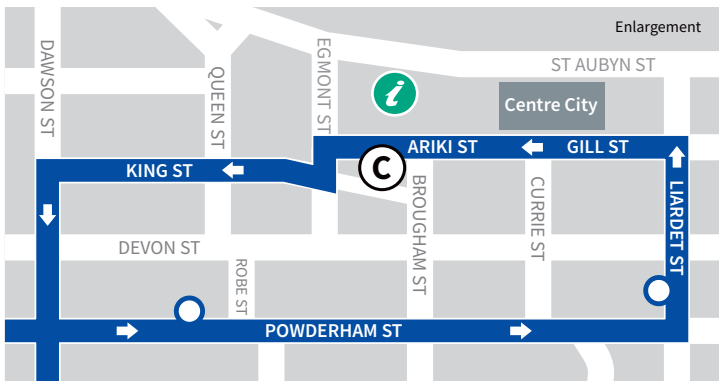

ROUTE 5 Frankleigh Park/Ferndale

MONDAY TO FRIDAY

KEY

- Bus stop shelter
- Bus stop
- i-Site Puke Ariki
- Centre City

ZONE 1

Depart Ariki St	Frankley Glenpark	Doralto Govett	Frankley Rd	Maratahu Frankley	Arrive Ariki St
Ⓒ	①	②	③	④	Ⓒ
	7.05 AM	7.10 AM	7.13 AM	7.17 AM	7.30 AM
7.30 AM	7.35	7.40	7.43	7.47	8.00
8.10	8.15	8.20	8.23	8.27	8.40
9.00	9.05	9.10	9.13	9.17	9.30
9.30	9.35	9.40	9.43	9.47	10.00
10.40	10.45	10.50	10.53	10.57	11.10
11.50	11.55	12.00 PM	12.03 PM	12.07 PM	12.20 PM
1.05 PM	1.10 PM	1.15	1.18	1.22	1.33
2.15	2.20	2.25	2.28	2.32	2.45
3.40	3.45	3.50	3.53	3.57	4.10
4.20	4.25	4.30	4.33	4.37	4.50
5.10	5.15	5.20	5.23	5.27	5.38
5.50	5.55	6.00	6.03	6.07	6.20
6.20	service runs from Ariki St until last passenger disembarks (drop off service only)				

Times in **BOLD** are scheduled, all other times are approximate

EFFECTIVE FROM 1 JULY 2023

Fare Zones

SCAN TO VIEW CURRENT FARES INFORMATION

SCAN TO DOWNLOAD transit APP

BUS BETTER WITH Bee

Citylink is operated by Tranzit Coachlines with the support of the Taranaki Regional Council