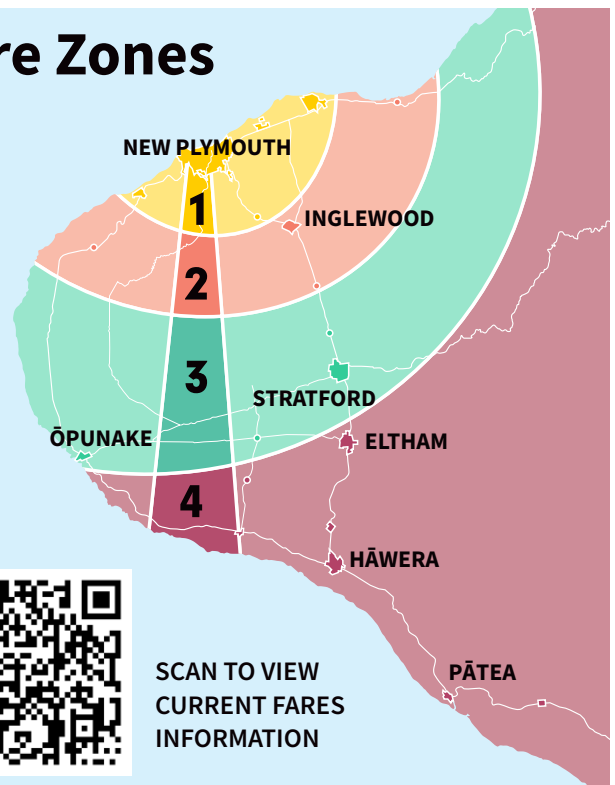

ROUTE 5 Frankleigh Park/Ferndale

MONDAY TO FRIDAY

KEY

- Bus stop shelter
- Bus stop
- i-Site Puke Ariki
- Centre City

ZONE 1

Depart Ariki St	Frankley Glenpark	Doralto Govett	Frankley Rd	Maratahu Frankley	Arrive Ariki St
Ⓒ	①	②	③	④	Ⓒ
	7.05 AM	7.10 AM	7.13 AM	7.17 AM	7.30 AM
7.30 AM	7.35	7.40	7.43	7.47	8.00
8.10	8.15	8.20	8.23	8.27	8.40
9.00	9.05	9.10	9.13	9.17	9.30
9.30	9.35	9.40	9.43	9.47	10.00
10.40	10.45	10.50	10.53	10.57	11.10
11.50	11.55	12.00 PM	12.03 PM	12.07 PM	12.20 PM
1.05 PM	1.10 PM	1.15	1.18	1.22	1.33
2.15	2.20	2.25	2.28	2.32	2.45
3.40	3.45	3.50	3.53	3.57	4.10
4.20	4.25	4.30	4.33	4.37	4.50
5.10	5.15	5.20	5.23	5.27	5.38
5.50	5.55	6.00	6.03	6.07	6.20
6.20	service runs from Ariki St until last passenger disembarks (drop off service only)				

Times in **BOLD** are scheduled, all other times are approximate

EFFECTIVE FROM 1 JULY 2023

Fare Zones

SCAN TO VIEW CURRENT FARES INFORMATION

SCAN TO DOWNLOAD transit APP

BUS BETTER WITH Bee

Citylink is operated by Tranzit Coachlines with the support of the Taranaki Regional Council