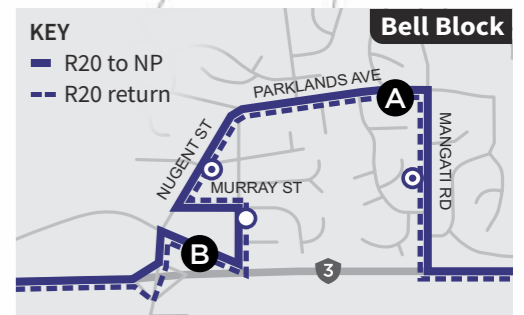

Urban Timetable

New Plymouth, Bell Block and Waitara bus services

Routes 1-9, 20 Monday-Friday
Routes 10 and 11 Saturday

Citylink is operated by Tranzit Coachlines with the support of the Taranaki Regional Council, assisted by New Plymouth District Council.