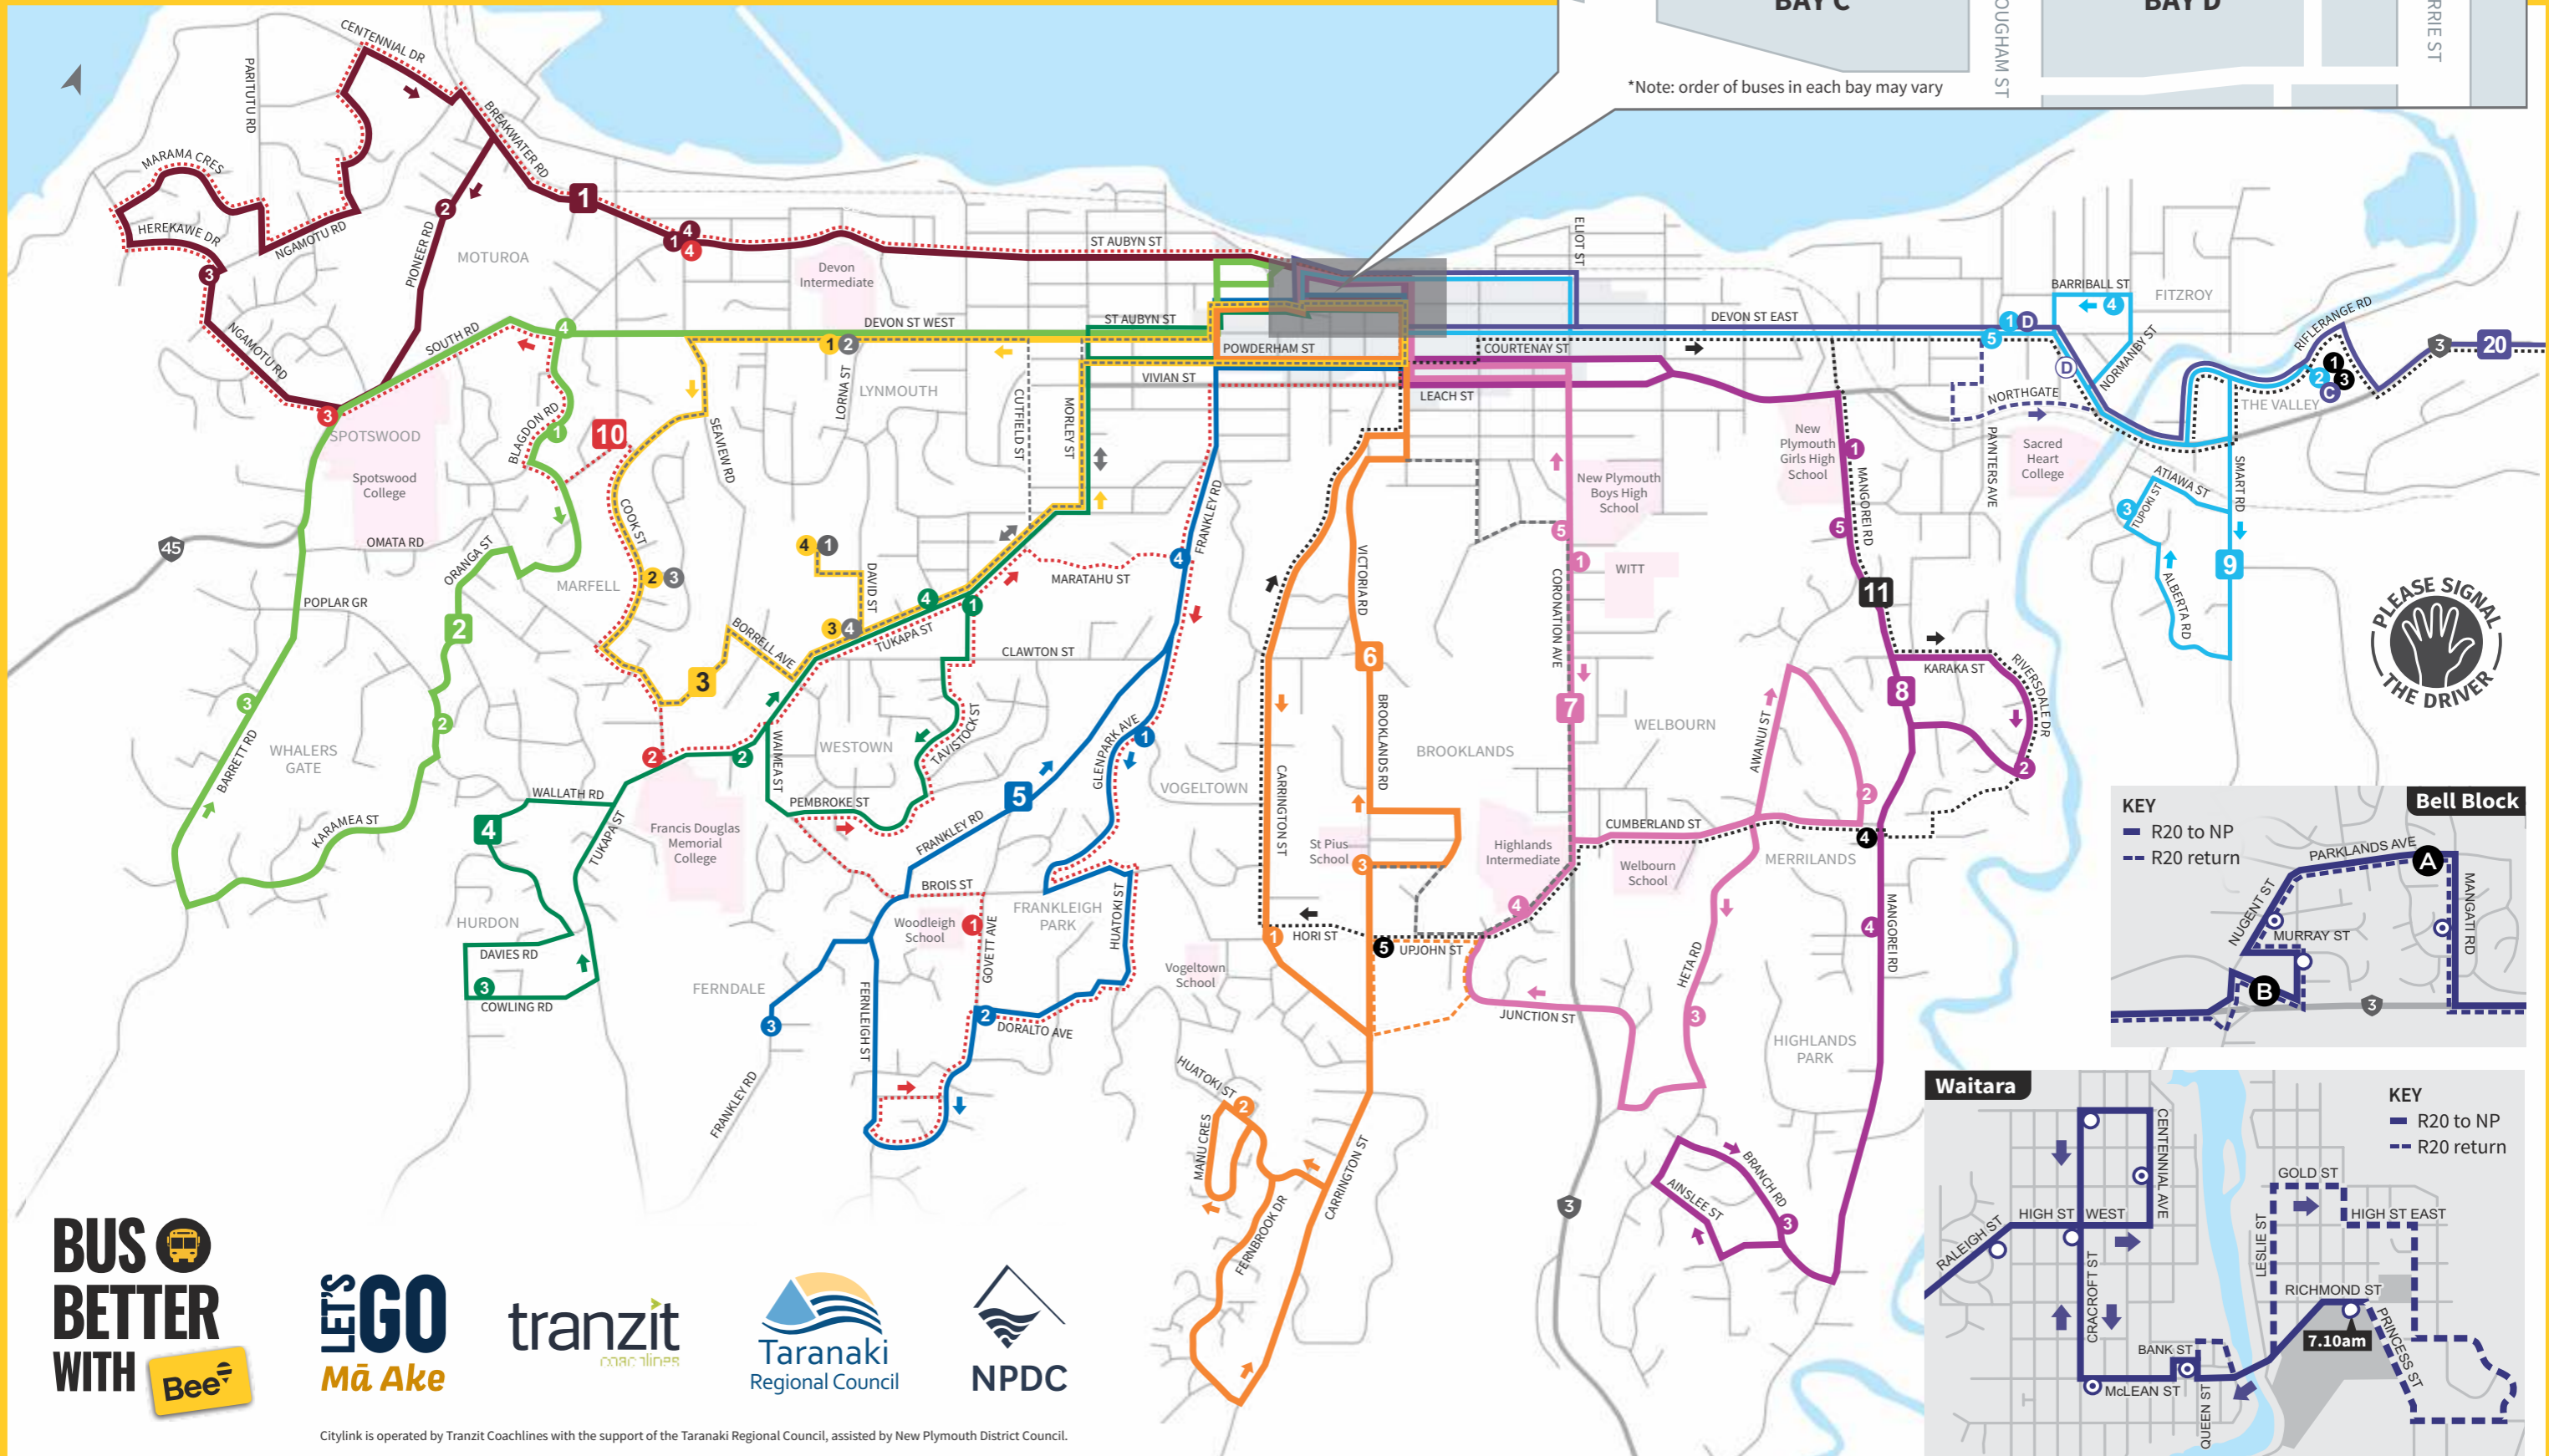

Urban Timetable

New Plymouth, Bell Block and Waitara bus services

Routes 1-9, 20 Monday-Friday
Routes 10 and 11 Saturday

Citylink is operated by Tranzit Coachlines with the support of the Taranaki Regional Council, assisted by New Plymouth District Council.

Ph 0800 87 22 87

www.taranakibus.info

TaranakiPublicTransport