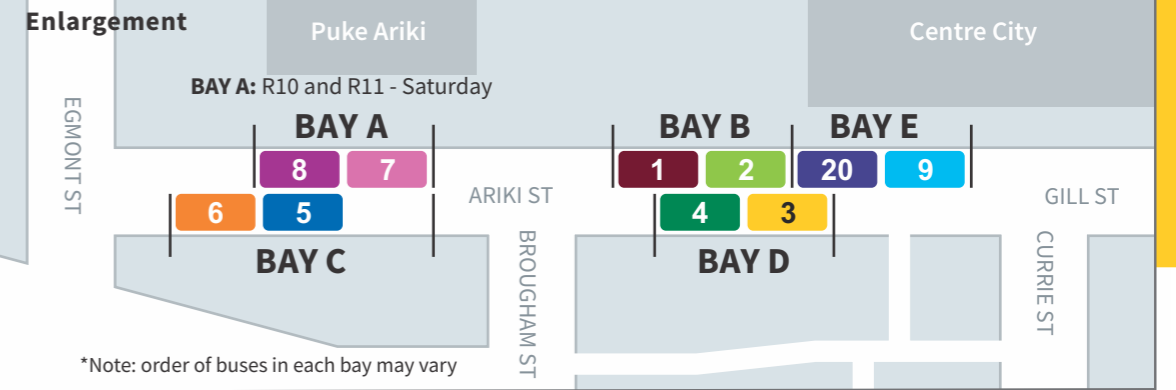

Urban Timetable

New Plymouth, Bell Block and Waitara bus services

Routes 1-9, 20 Monday-Friday
Routes 10 and 11 Saturday

Citylink is operated by Tranzit Coachlines with the support of the Taranaki Regional Council, assisted by New Plymouth District Council.