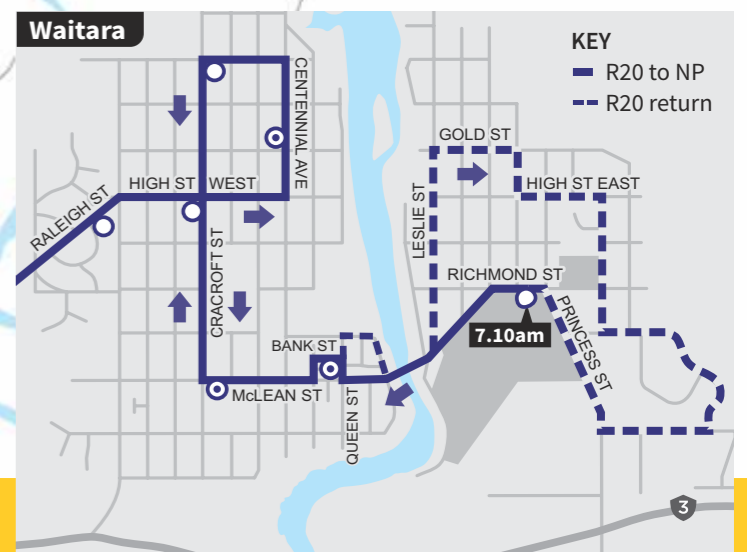

Urban Timetable

New Plymouth, Bell Block and Waitara bus services

Routes 1-9, 20 Monday-Friday
Routes 10 and 11 Saturday

Citylink is operated by Tranzit Coachlines with the support of the Taranaki Regional Council, assisted by New Plymouth District Council.