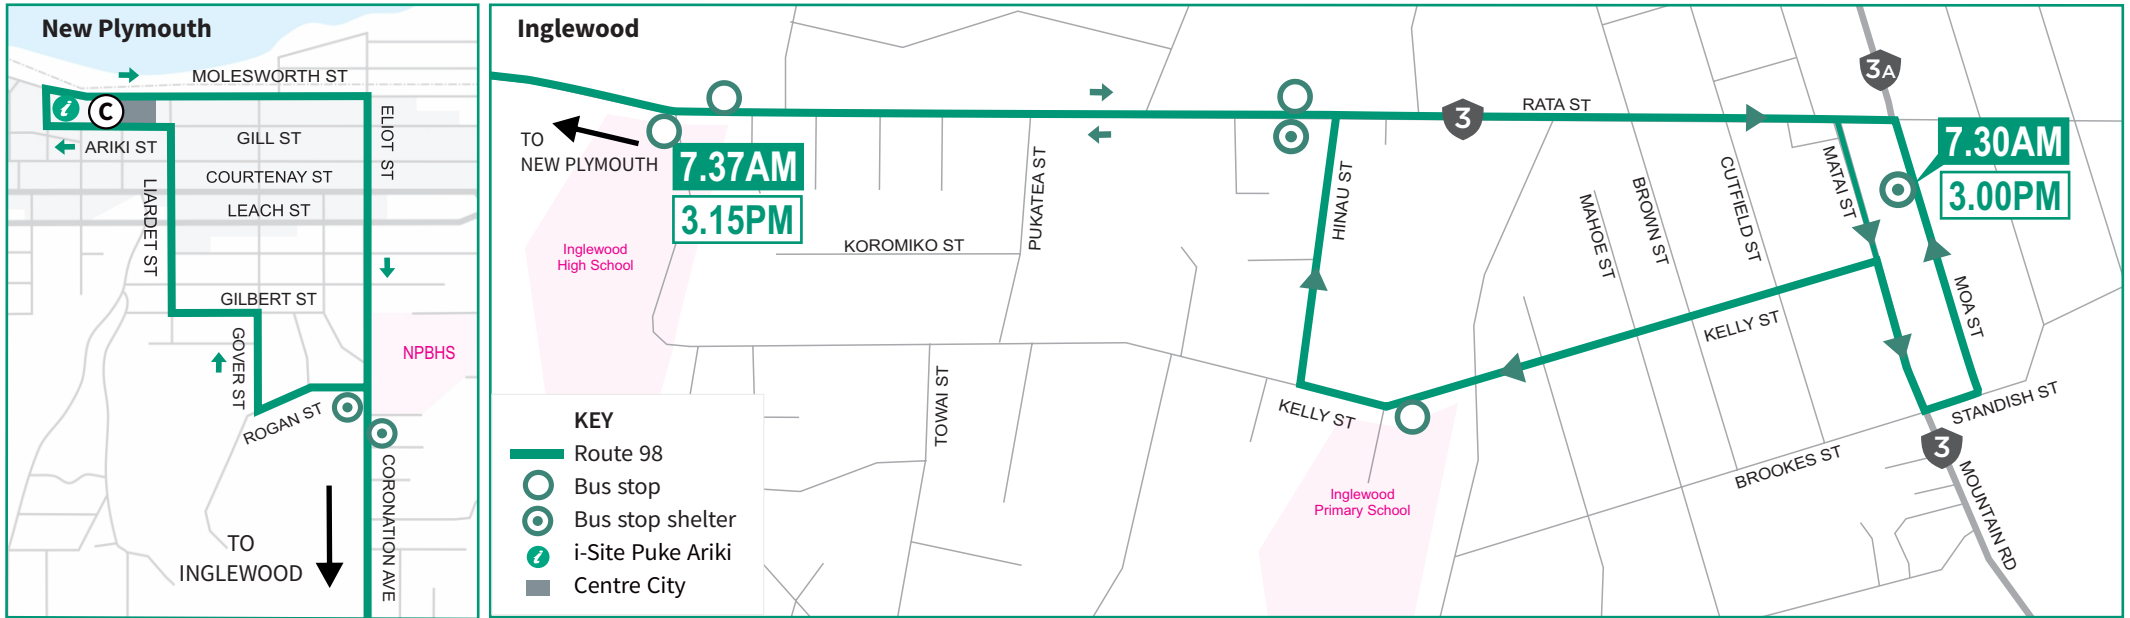

ROUTE 98 Inglewood to New Plymouth

ROUTE 98

98 MORNING

98 AFTERNOON

Moa St Bus Stop	7.30 AM	Moa St Bus Stop	3.00 PM
Kelly St East (near IPS)	7.32	Kelly St East (near IPS)	3.02
Purple Dairy (Rata St)	7.34	Purple Dairy (Rata St)	3.05
Inglewood High School	7.37	Inglewood High School	3.15
Egmont Village	7.40	Egmont Village	3.18
Opp. NPBHS	7.52	Opp. NPBHS	3.28
Ariki St (Bay C)	7.59	Ariki St (Bay C)	3.35
Depart Ariki St	8.10	Depart Ariki St	3.40
WITT (Bell St corner)	8.17	WITT (Bell St corner)	3.47
Egmont Village	8.26	Egmont Village	3.55
186 Rata St (near IHS)	8.32	186 Rata St (near IHS)	3.58
Opp. Purple Dairy	8.34	Opp. Purple Dairy	4.00
Moa St Bus Stop	8.40	Moa St Bus Stop	4.05

Current v3 2025-04-01

SCAN TO DOWNLOAD
transit APP

Ph 0800 87 22 87

Fare Zones

Please scan code for up-to-date fares and concessions

www.taranakibus.info

TaranakiPublicTransport