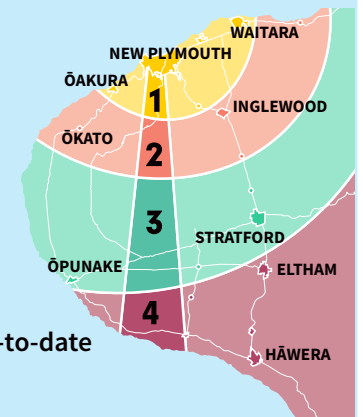

ROUTE 98 Inglewood to New Plymouth

ROUTE 98

98 MORNING

98 AFTERNOON

Moa St Bus Stop	7.30 AM	Moa St Bus Stop	3.00 PM
Kelly St East (near IPS)	7.32	Kelly St East (near IPS)	3.02
Purple Dairy (Rata St)	7.34	Purple Dairy (Rata St)	3.05
Inglewood High School	7.37	Inglewood High School	3.15
Egmont Village	7.40	Egmont Village	3.18
Opp. NPBHS	7.52	Opp. NPBHS	3.28
Ariki St (Bay C)	7.59	Ariki St (Bay C)	3.35
Depart Ariki St	8.10	Depart Ariki St	3.40
WITT (Bell St corner)	8.17	WITT (Bell St corner)	3.47
Egmont Village	8.26	Egmont Village	3.55
186 Rata St (near IHS)	8.32	186 Rata St (near IHS)	3.58
Opp. Purple Dairy	8.34	Opp. Purple Dairy	4.00
Moa St Bus Stop	8.40	Moa St Bus Stop	4.05

Current v3 2025-04-01

SCAN TO DOWNLOAD
transit APP

Ph 0800 87 22 87

Fare Zones

Please scan code for up-to-date fares and concessions

www.taranakibus.info

TaranakiPublicTransport