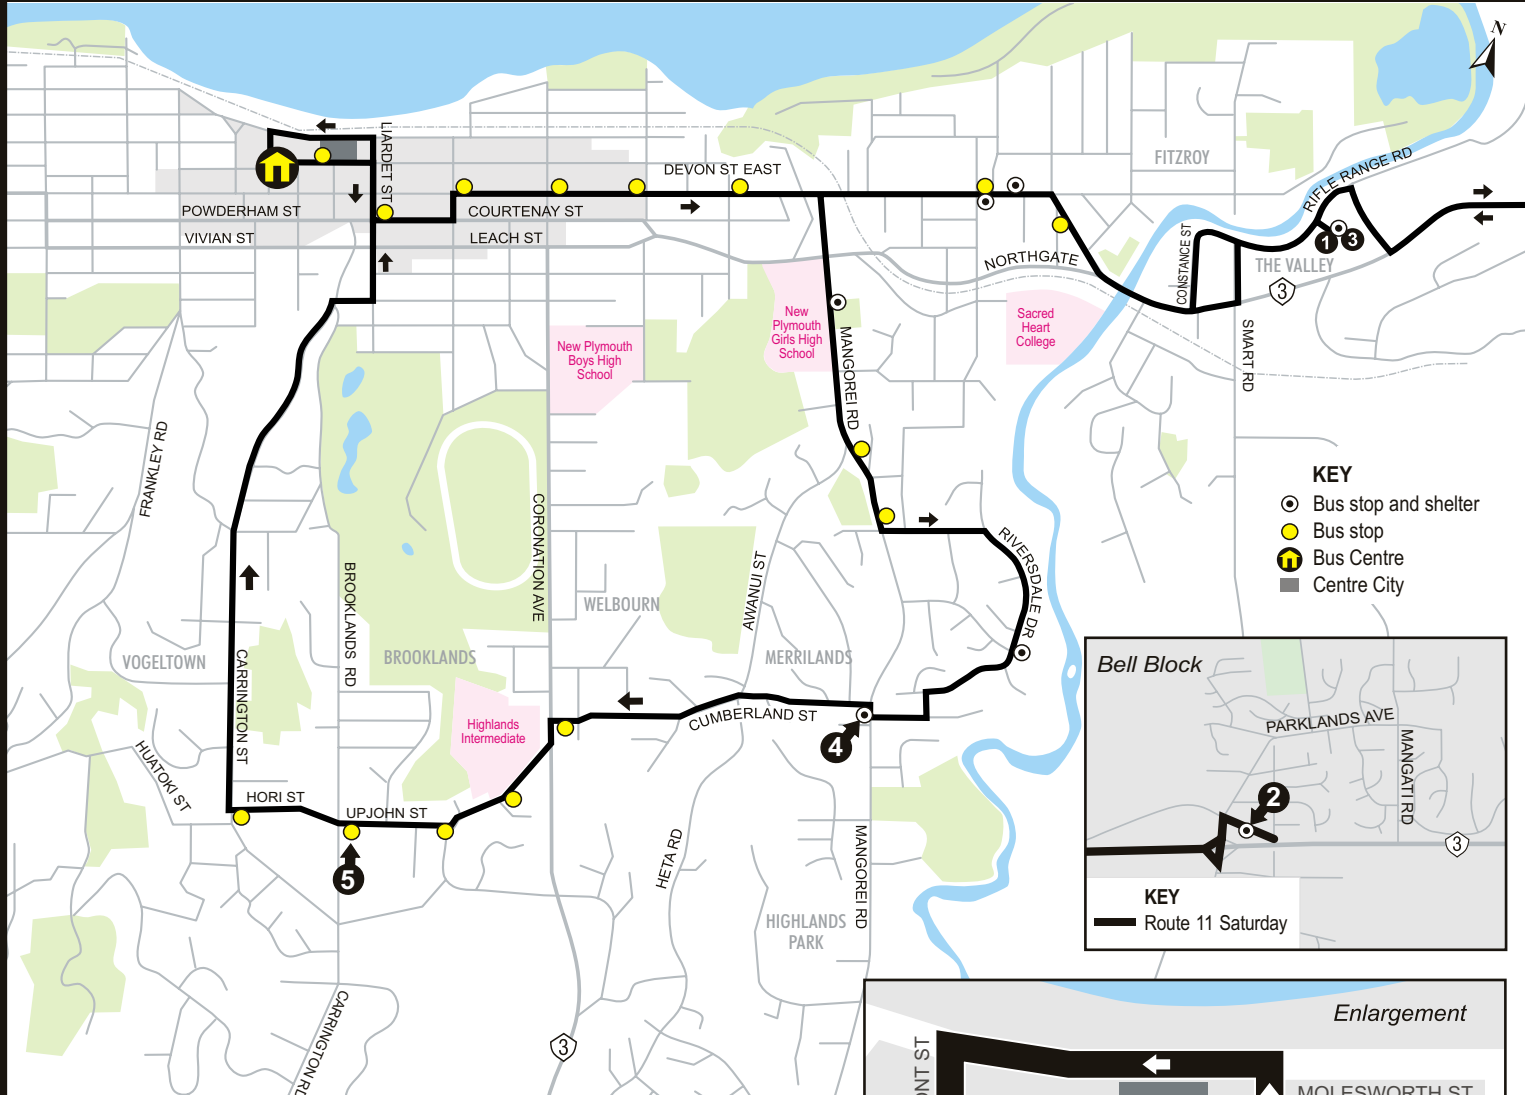

# ROUTE 11 Saturday EAST

## ROUTE 11-SAT Saturday EAST

Depart Ariki St	10.18 AM	1.18 PM
① Fitzroy - The Valley	10.30	1.30
② Bell Block - The Warehouse	10.36	1.36
③ Fitzroy - The Valley	10.41	1.41
④ Turakina St	10.51	1.51
⑤ Upjohn St	11.00	2.00
Arrive Ariki St	11.10	2.10

\*Arrival times are indicative only

**Bus route description: EAST OUTWARD** - Bus Centre (Ariki St/Bay A), Centre City (Bay B), Gill St, Liardet St, Courtenay St, Gover St, Devon St East, Northgate, Devon Rd, Constance St, Rifle Range Rd, Struthers Pl (The Valley), Rifle Range Rd, Vickers Rd, Devon Rd, Henwood Rd to Bell Block Court (The Warehouse).

**INWARD** - Bell Block Court (The Warehouse), Henwood Rd, Devon Rd, Vickers Rd, Rifle Range Rd, Struthers Pl (The Valley), Rifle Range Rd, Smart Rd, Devon Rd, Northgate, Devon St East, Mangorei Rd, Karaka St, Riversdale Dr, Turakina St, Mangorei Rd, Cumberland St, Coronation Ave, Upjohn St, Hori St, Carrington St, Pendarves St, Liardet St, St Aubyn St, Egmont St, Bus Centre (Ariki St/Bay A).