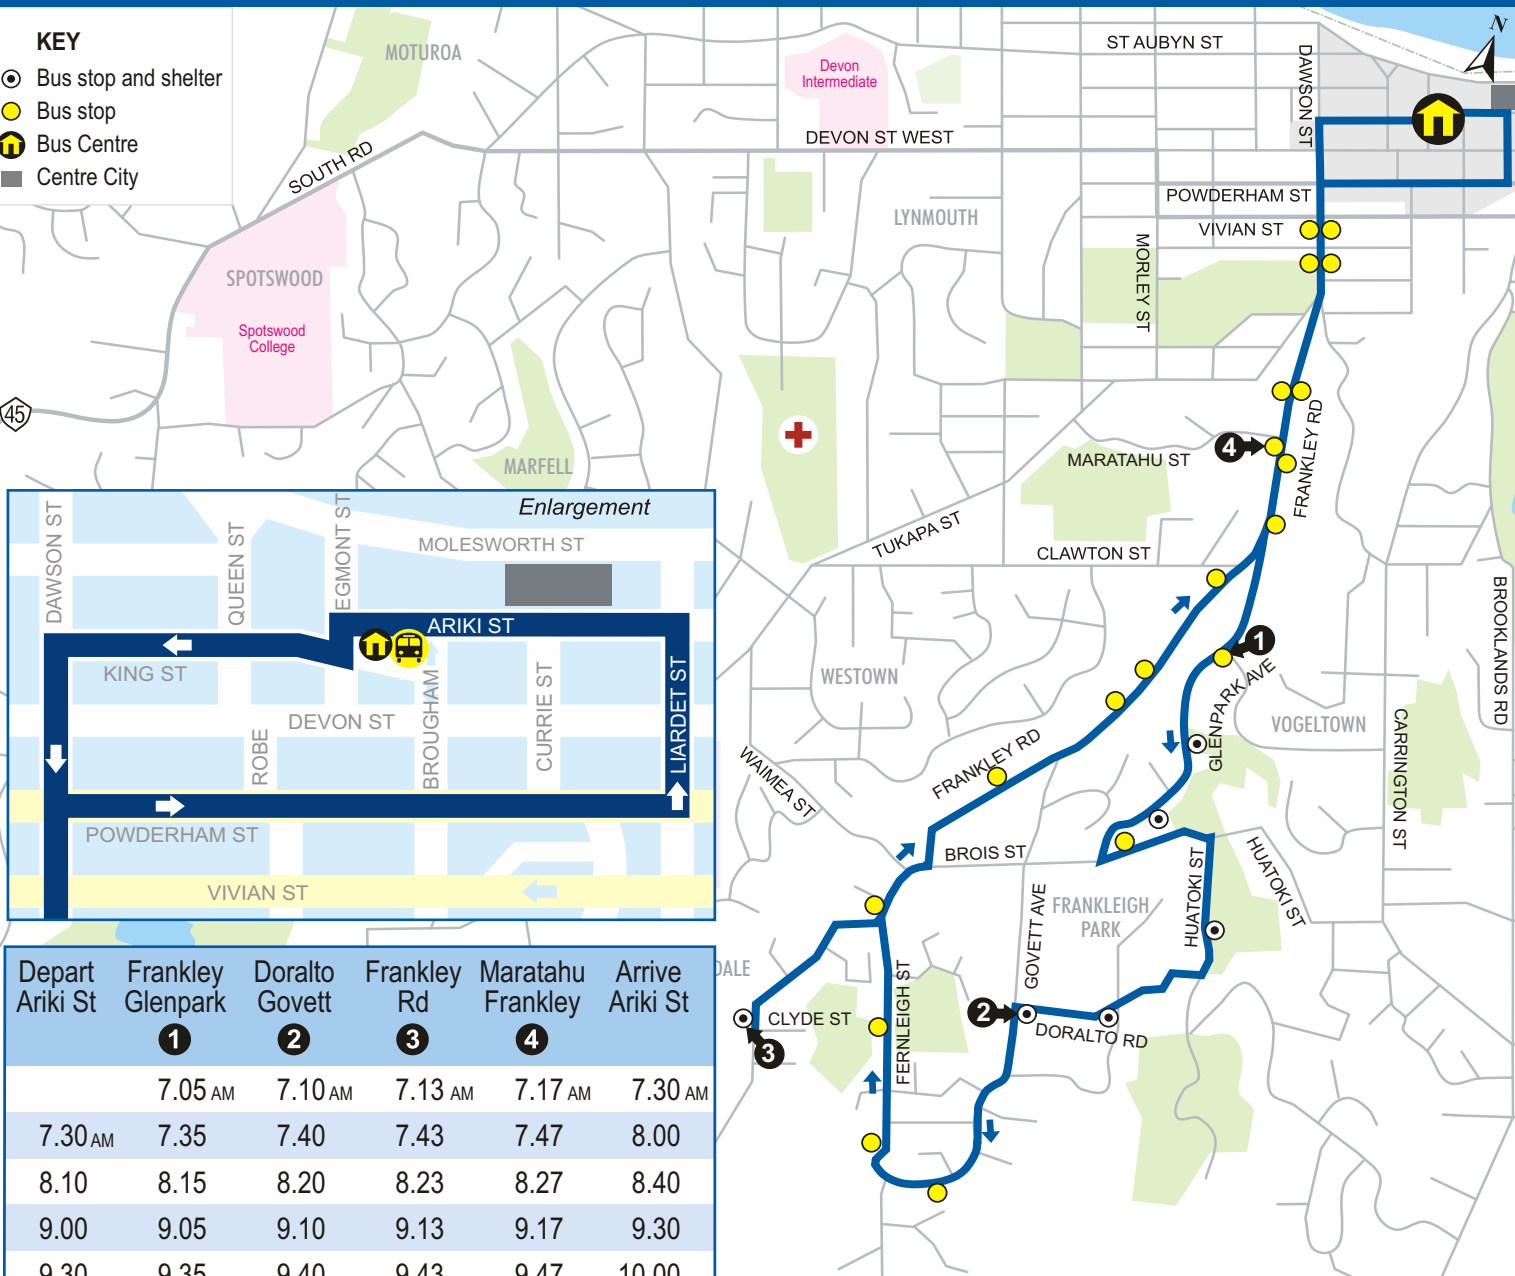

ROUTE 5 Frankleigh Park/Ferndale

MONDAY TO FRIDAY

KEY

- Bus stop and shelter
- Bus stop
- Bus Centre
- Centre City

Depart Arika St	Frankley Glenpark ①	Doralto Govett ②	Frankley Rd ③	Maratahu Frankley ④	Arrive Arika St
	7.05 AM	7.10 AM	7.13 AM	7.17 AM	7.30 AM
7.30 AM	7.35	7.40	7.43	7.47	8.00
8.10	8.15	8.20	8.23	8.27	8.40
9.00	9.05	9.10	9.13	9.17	9.30
9.30	9.35	9.40	9.43	9.47	10.00
10.40	10.45	10.50	10.53	10.57	11.10
11.50	11.55	12.00 PM	12.03 PM	12.07 PM	12.20 PM
1.05 PM	1.10 PM	1.15	1.18	1.22	1.33
2.15	2.20	2.25	2.28	2.32	2.45
3.40	3.45	3.50	3.53	3.57	4.10
4.20	4.25	4.30	4.33	4.37	4.50
5.10	5.15	5.20	5.23	5.27	5.38
5.50	5.55	6.00	6.03	6.07	6.20
6.20 service runs until last passenger disembarks					

Bus route description: Bus Centre (Arika St/Bay C), Egmont St, King St, Dawson St, Frankley Rd, Glenpark Ave, Brois St, Huatoki St, Doralto Rd, Govett Ave, Wesley Ave, Fernleigh St, Frankley Rd, turnaround at Clyde St, Frankley Rd, Dawson St, Powderham St, Liardet St, Gill St, Bus Centre (Arika St/Bay C).

EFFECTIVE FROM MAY 2020

*Arrival times are indicative only

Citylink is operated by Transit Coachlines with the support of the Taranaki Regional Council

call 0800 87 22 87

visit taranakibus.info