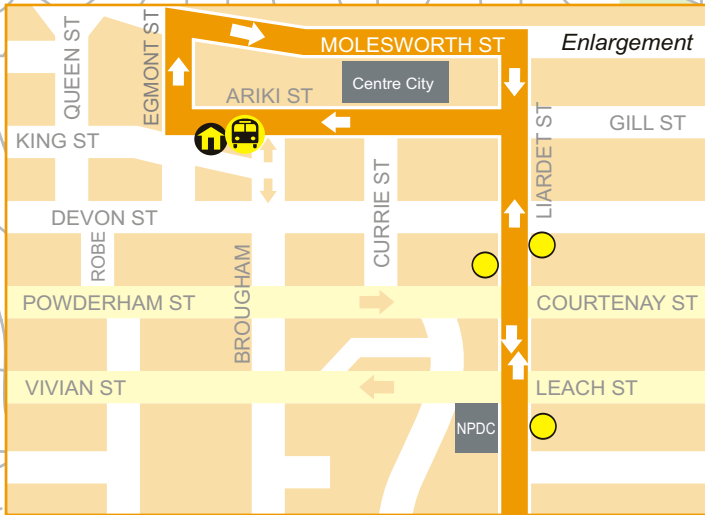

ROUTE 6 Vogeltown/Brooklands

MONDAY TO FRIDAY

KEY

- Bus stop and shelter
- Bus stop
- Bus Centre
- Centre City

Depart Arika St	Carrington Huatoki	Huatoki St	St Pius Brooklands	Liardet St	Arrive Arika St
	①	②	③	④	
	7.10 AM	7.15 AM	7.18 AM	7.24 AM	7.30 AM
7.30 AM	7.37	7.42	7.45	7.51	8.00
8.10*	8.17	8.25	8.28	8.34	8.43
9.00	9.07	9.12	9.15	9.21	9.30
10.05	10.12	10.17	10.20	10.26	10.35
11.15	11.22	11.27	11.30	11.36	11.40
12.25 PM	12.32 PM	12.37 PM	12.40 PM	12.46 PM	12.50 PM
1.35	1.42	1.47	1.50	1.56	2.05
2.55	3.02	3.07	3.10	3.30	3.35
3.40	3.47	3.52	3.55	4.01	4.10
4.20	4.27	4.32	4.35	4.41	4.50
5.10	5.17	5.22	5.25	5.31	5.38
5.50	5.57	6.02	6.05	6.11	6.20
6.20	service runs until last passenger disembarks				
----- * On outward route extends to Highlands during school terms					

Bus route description: Bus Centre (Arika St/Bay C), Egmont St, St Aubyn St, Liardet St, Pendarves St, Carrington St, Huatoki St, Manu Cres, Huatoki St, Carrington St, Brooklands Rd, Exeter St, Somerset St, Kaimata St, Brooklands Rd, Victoria Rd, Gilbert St, Liardet St, Bus Centre (Arika St/Bay C).