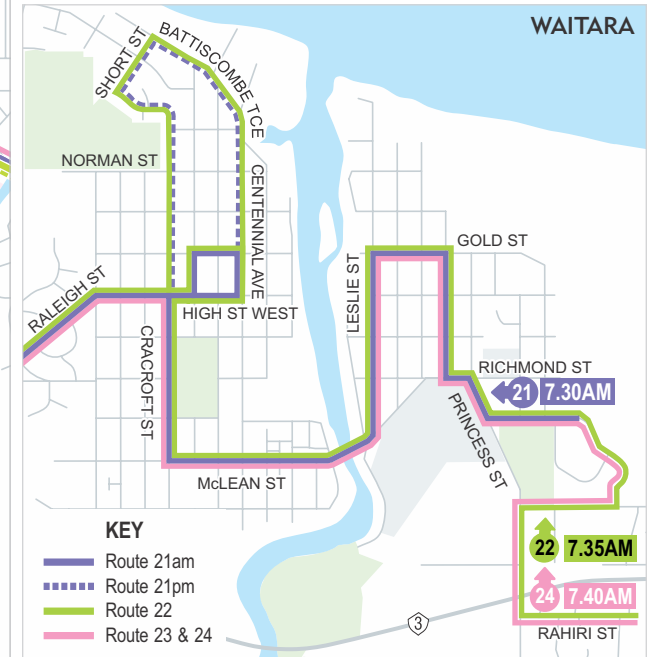

# SCHOOL SERVICES - only operates during school terms

WAITARA 21 22 23&24

## ROUTES 21 & 22

| 21 MORNING                | 21 AFTERNOON              | 22 MORNING                   | 22 AFTERNOON   |
|---------------------------|---------------------------|------------------------------|----------------|
| Princess/Richmond 7.30 AM | Spotswood College 3.17 PM | Princess St/Bayly St 7.35 AM | NPBHS 3.20 PM  |
| Warehouse BBk 8.00        | Devon Int. 3.22           | NPGHS 8.10                   | NPGHS 3.27     |
| NPGHS 8.15                | NPGHS 3.33                | NPBHS 8.15                   | Rahiri St 4.20 |
| NPBHS 8.20                | Princess/Richmond 4.20    | Devon Int. 8.26              |                |
| Devon Int. 8.31           |                           | Spotswood College 8.31       |                |
| Spotswood College 8.36    |                           |                              |                |

| AM ROUTE 21   | AM ROUTE 22   |
|---|---|
| WAITARA - Princess St cnr, <b>BELL BLOCK</b> - Warehouse, NP - NPGHS, NPBHS, Devon Int., Spotswood. | WAITARA - Princess St cnr NP - NPGHS, NPBHS, Devon Int., Spotswood. |
| PM NP - Spotswood, Devon Int., NPGHS, WAITARA - Princess St cnr                                     | PM NP - NPBHS, NPGHS, WAITARA - Rahiri St.                          |

## ROUTES 23 & 24

| 23 MORNING                   | 24 AFTERNOON              |
|------------------------------|---------------------------|
| Rahiri St (R24 only) 7.40 AM | FDMC 3.17 PM              |
| Princess St/Bayly St 7.40    | Highlands Int. 3.25       |
| Princess/Richmond 7.45       | Sacred Heart 3.30         |
| Sacred Heart 8.07            | Princess St/Bayly St 4.07 |
| NPBHS 8.12                   | Rahiri St (R24 only) 4.10 |
| Highlands Int. 8.16          |                           |
| FDMC 8.30                    |                           |