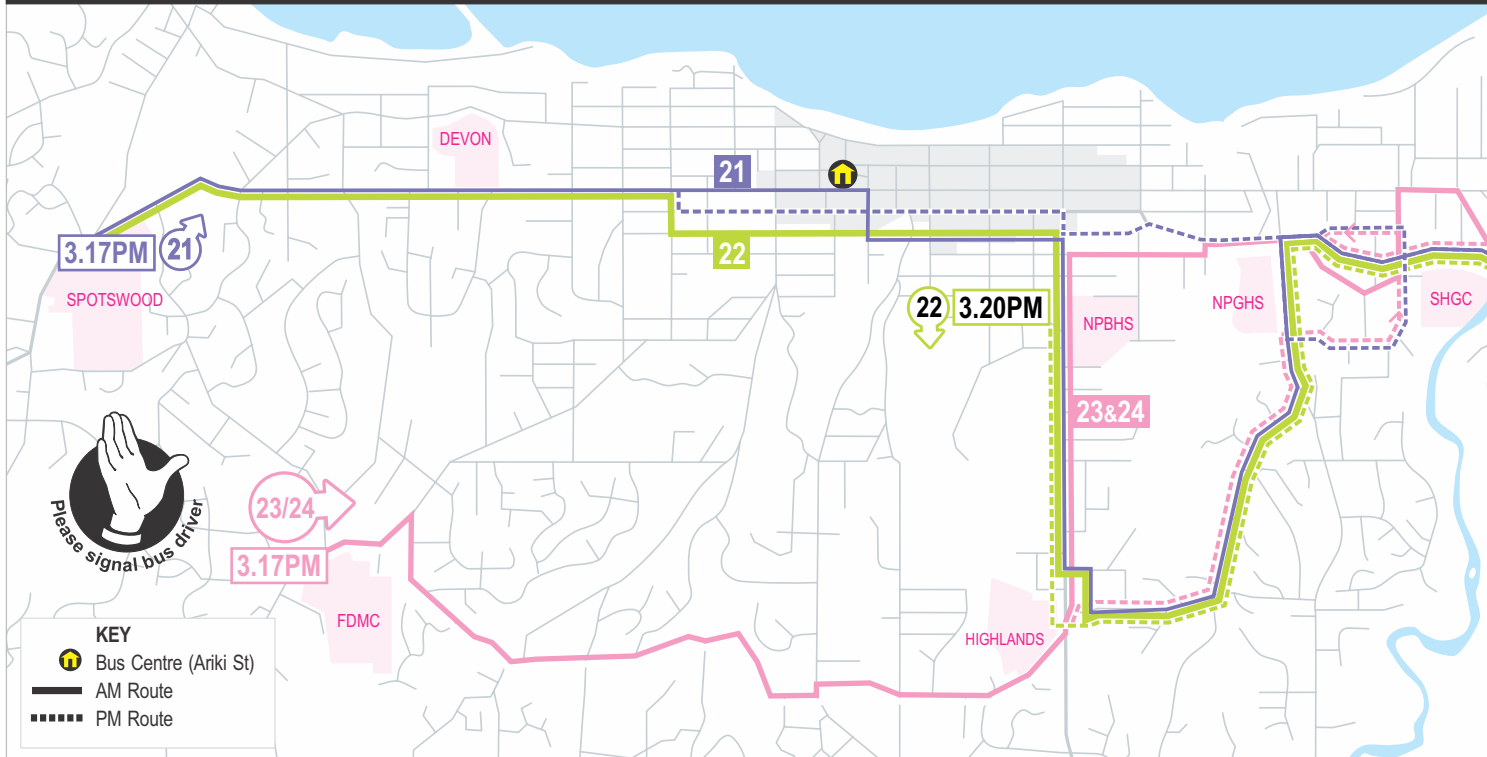

# SCHOOL SERVICES - only operates during school terms

WAITARA 21 22 23&24

## ROUTES 21 & 22

| 21 MORNING                | 21 AFTERNOON              | 22 MORNING                   | 22 AFTERNOON   |
|---------------------------|---------------------------|------------------------------|----------------|
| Princess/Richmond 7.30 AM | Spotswood College 3.17 PM | Princess St/Bayly St 7.35 AM | NPBHS 3.20 PM  |
| Warehouse BBk 8.00        | Devon Int. 3.22           | NPGHS 8.10                   | NPGHS 3.27     |
| NPGHS 8.15                | NPGHS 3.33                | NPBHS 8.15                   | Rahiri St 4.20 |
| NPBHS 8.20                | Princess/Richmond 4.20    | Devon Int. 8.26              |                |
| Devon Int. 8.31           |                           | Spotswood College 8.31       |                |
| Spotswood College 8.36    |                           |                              |                |

| AM ROUTE 21   | AM ROUTE 22   |
|---|---|
| WAITARA - Princess St cnr, <b>BELL BLOCK</b> - Warehouse, NP - NPGHS, NPBHS, Devon Int., Spotswood. | WAITARA - Princess St cnr NP - NPGHS, NPBHS, Devon Int., Spotswood. |
| PM NP - Spotswood, Devon Int., NPGHS, WAITARA - Princess St cnr                                     | PM NP - NPBHS, NPGHS, WAITARA - Rahiri St.                          |

## ROUTES 23 & 24

| 23 MORNING                   | 24 AFTERNOON              |
|------------------------------|---------------------------|
| Rahiri St (R24 only) 7.40 AM | FDMC 3.17 PM              |
| Princess St/Bayly St 7.40    | Highlands Int. 3.25       |
| Princess/Richmond 7.45       | Sacred Heart 3.30         |
| Sacred Heart 8.07            | Princess St/Bayly St 4.07 |
| NPBHS 8.12                   | Rahiri St (R24 only) 4.10 |
| Highlands Int. 8.16          |                           |
| FDMC 8.30                    |                           |