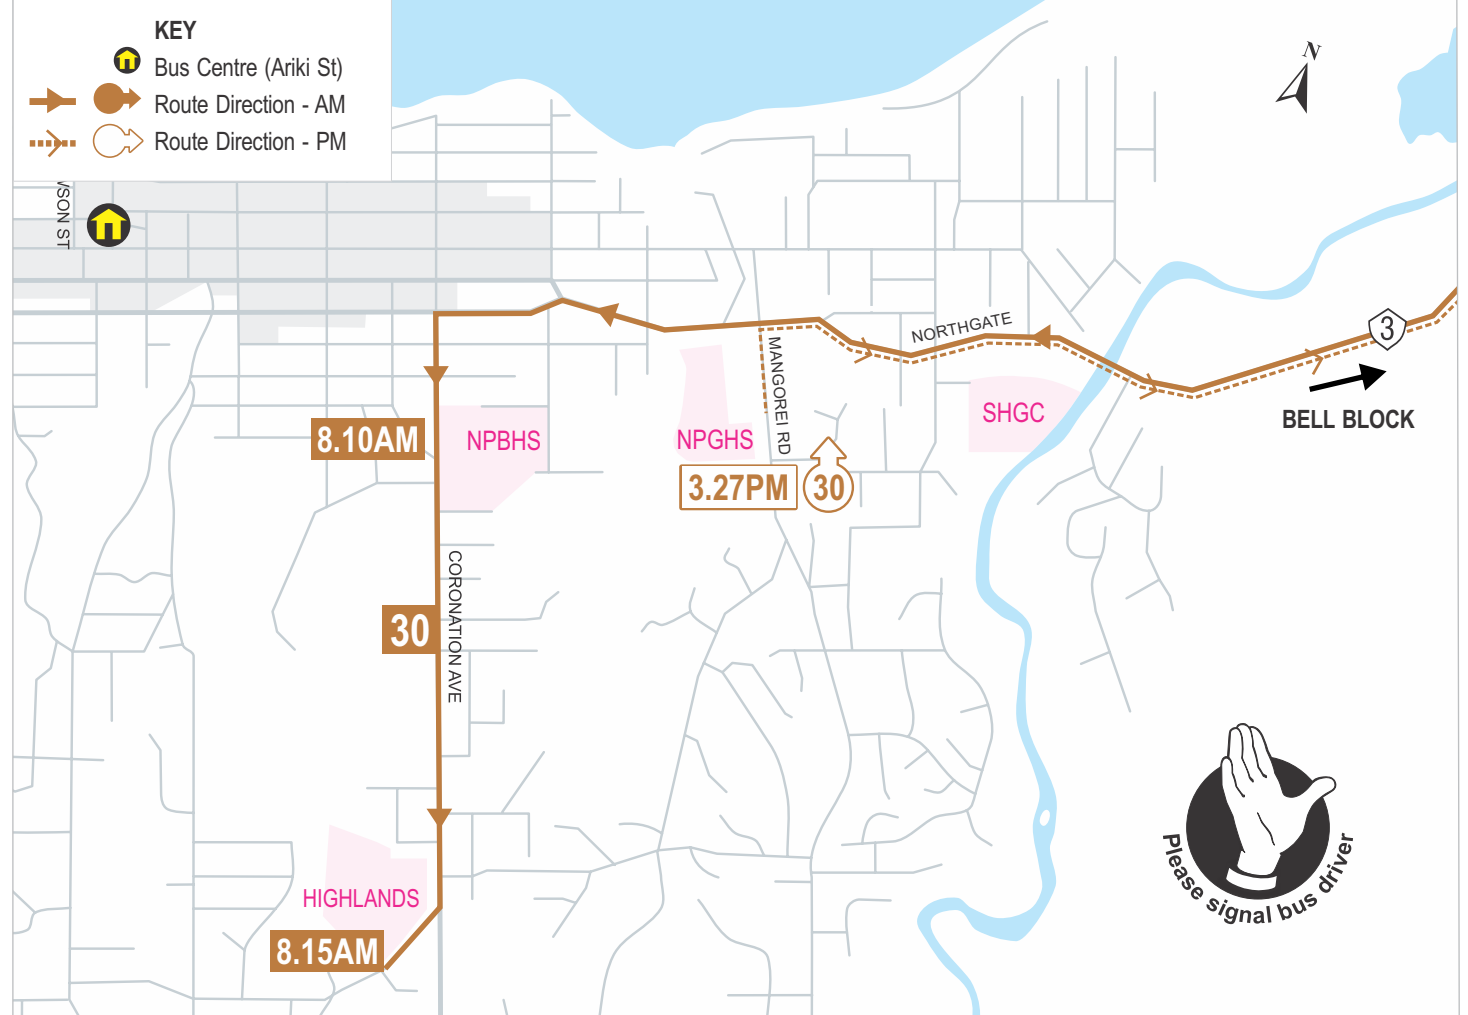

ROUTE 30 Bell Block to Highlands Intermediate

SCHOOL SERVICE*

ROUTE 30

30 MORNING	30 AFTERNOON
Mangati/Gardenia 7.55AM	NPGHS 3.27PM
Nugent St 8.00	Mangati/Sunnyvale 3.50
NPBHS 8.10	
Highlands Int. 8.15	

*only operates during school terms

R30 Revised April 2017

STUDENTS

Save money on school bus fares with a Smart Card multi-trip (40 trip) pass. Multi-trip passes can be used for student travel to and from school on Citylink school or commuter services.