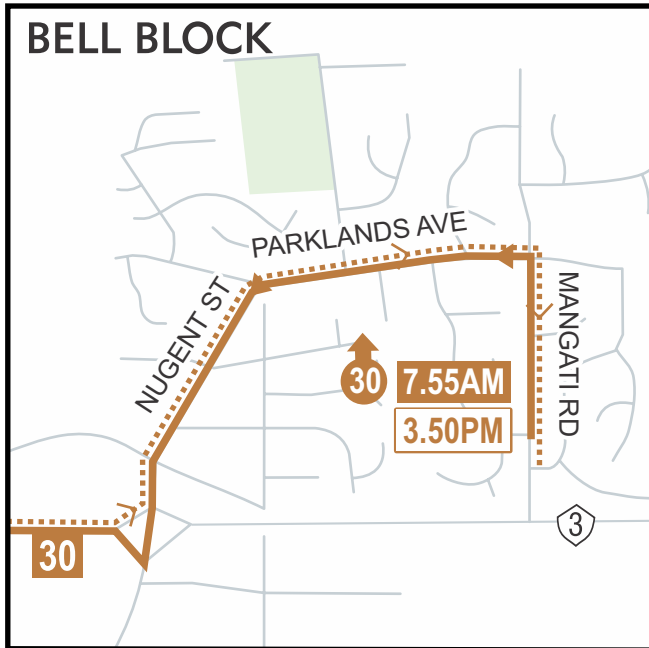

ROUTE 30 Bell Block to Highlands Intermediate

SCHOOL SERVICE*

ROUTE 30

30 MORNING	30 AFTERNOON
Mangati/Gardenia 7.55AM	NPGHS 3.27PM
Nugent St 8.00	Mangati/Sunnyvale 3.50
NPBHS 8.10	
Highlands Int. 8.15	

*only operates during school terms

R30 Revised April 2017

STUDENTS

Save money on school bus fares with a Smart Card multi-trip (40 trip) pass. Multi-trip passes can be used for student travel to and from school on Citylink school or commuter services.