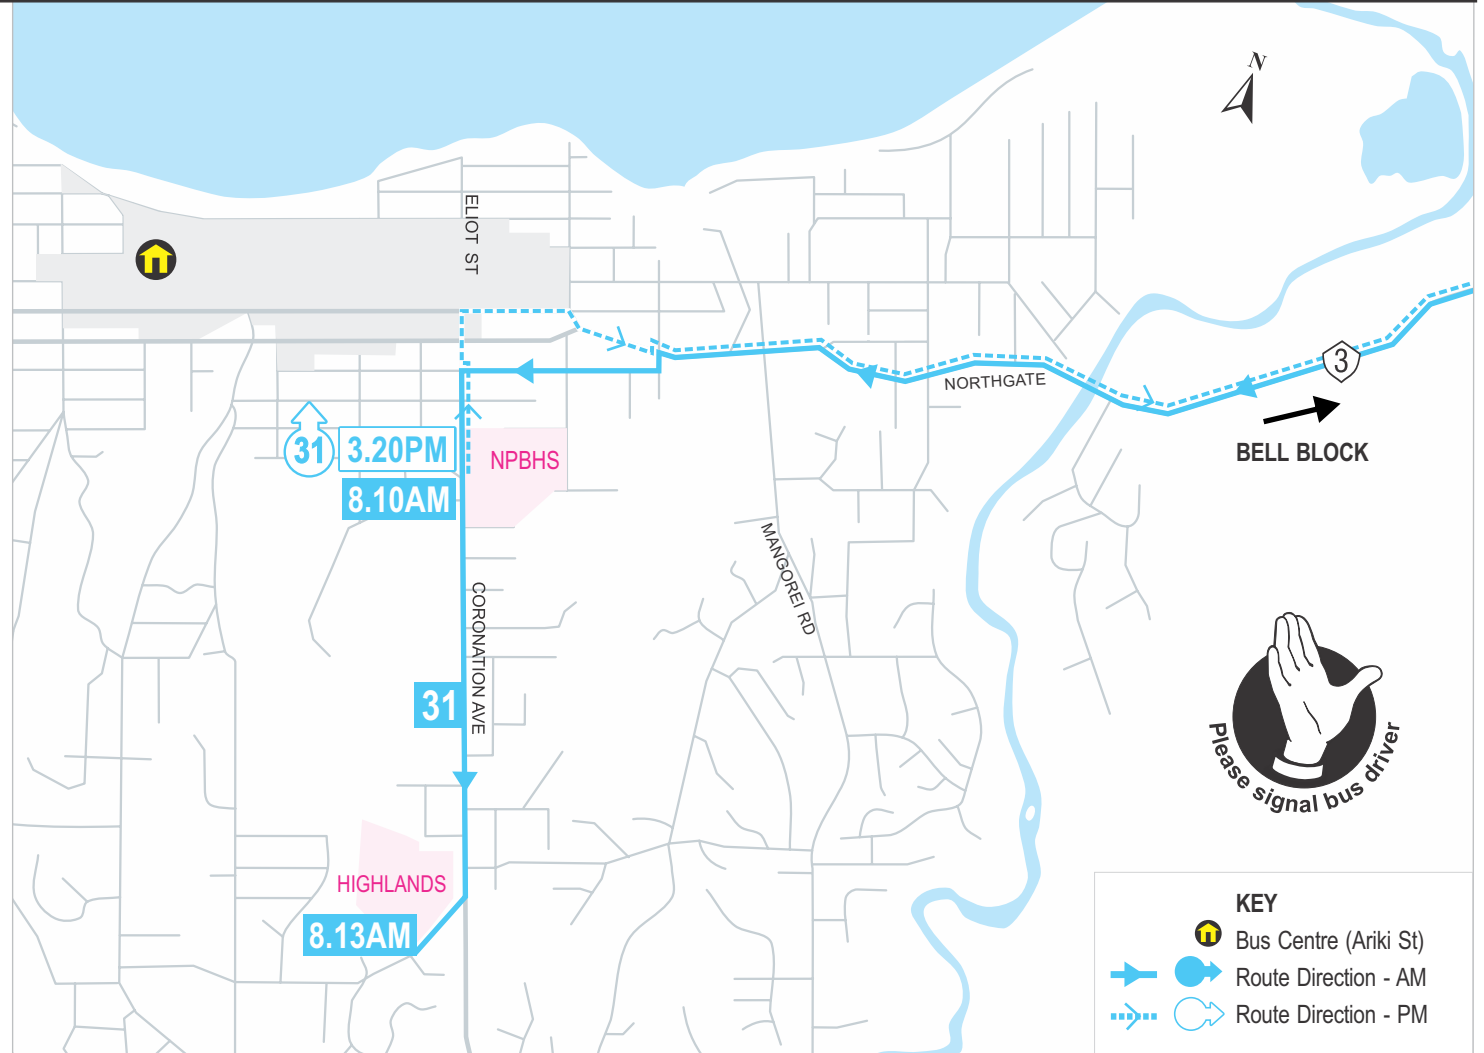

ROUTE

31

Bell Block to Highlands Intermediate

SCHOOL SERVICE*

ROUTE 31

| 31 MORNING | 31 AFTERNOON |
|-----------------------------|------------------------|
| Parklands Ave Shops 7.55 AM | NPBHS 3.20 PM |
| NPBHS 8.10 | Mangati/Sunnyvale 3.43 |
| Highlands Int. 8.13 | |

*only operates during school terms

STUDENTS

Save money on school bus fares with a Smart Card multi-trip (40 trip) pass. Multi-trip passes can be used for student travel to and from school on Citylink school or commuter services.