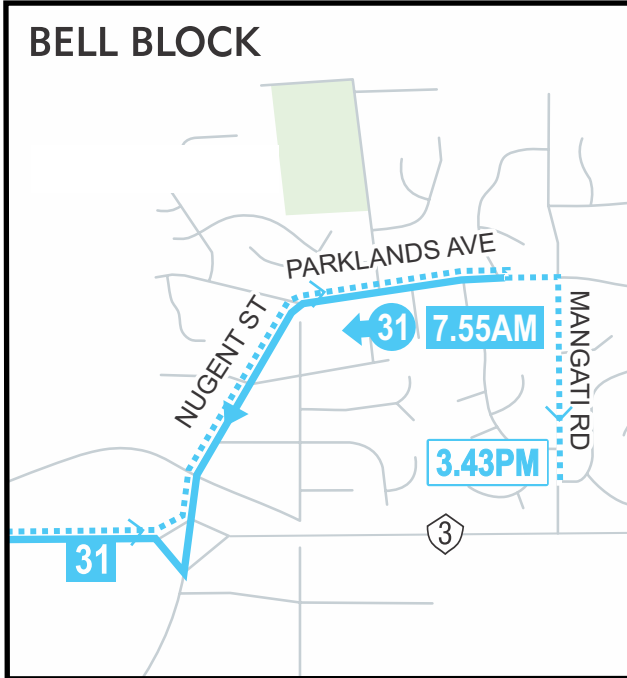

ROUTE

31

Bell Block to Highlands Intermediate

SCHOOL SERVICE*

ROUTE 31

| 31 MORNING | 31 AFTERNOON |
|-----------------------------|------------------------|
| Parklands Ave Shops 7.55 AM | NPBHS 3.20 PM |
| NPBHS 8.10 | Mangati/Sunnyvale 3.43 |
| Highlands Int. 8.13 | |

*only operates during school terms

STUDENTS

Save money on school bus fares with a Smart Card multi-trip (40 trip) pass. Multi-trip passes can be used for student travel to and from school on Citylink school or commuter services.