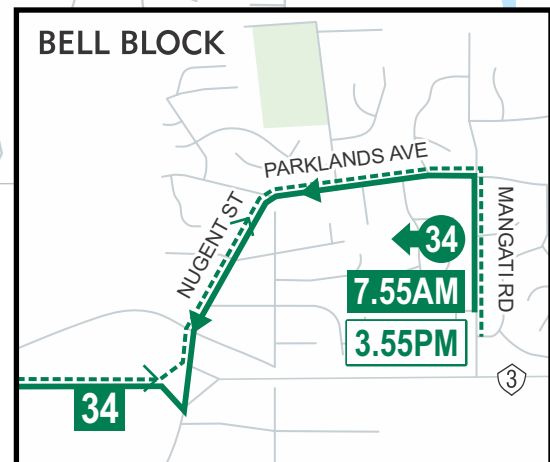

ROUTE

34

Bell Block to Francis Douglas Memorial College

SCHOOL SERVICE*

ROUTE 34

34 MORNING	34 AFTERNOON
Mangati Rd 7.55 AM	FDMC 3.17 PM
Sacred Heart 8.05	Devon Int. 3.22
Leach St (Mobil) 8.10	Mangati/Sunnyvale 3.55
Devon Int. 8.23	
Spotswood College 8.27	
FDMC 8.32	

smokefree

LET'S GO ON THE BUS

Citylink
call 0800 87 22 87
visit taranakibus.info
TaranakiPublicTransport

Taranaki Regional Council

STUDENTS: Save money on school bus fares with a Smart Card multi-trip (40 trip) pass. Multi-trip passes can be used for student travel to and from school on Citylink school or commuter services.