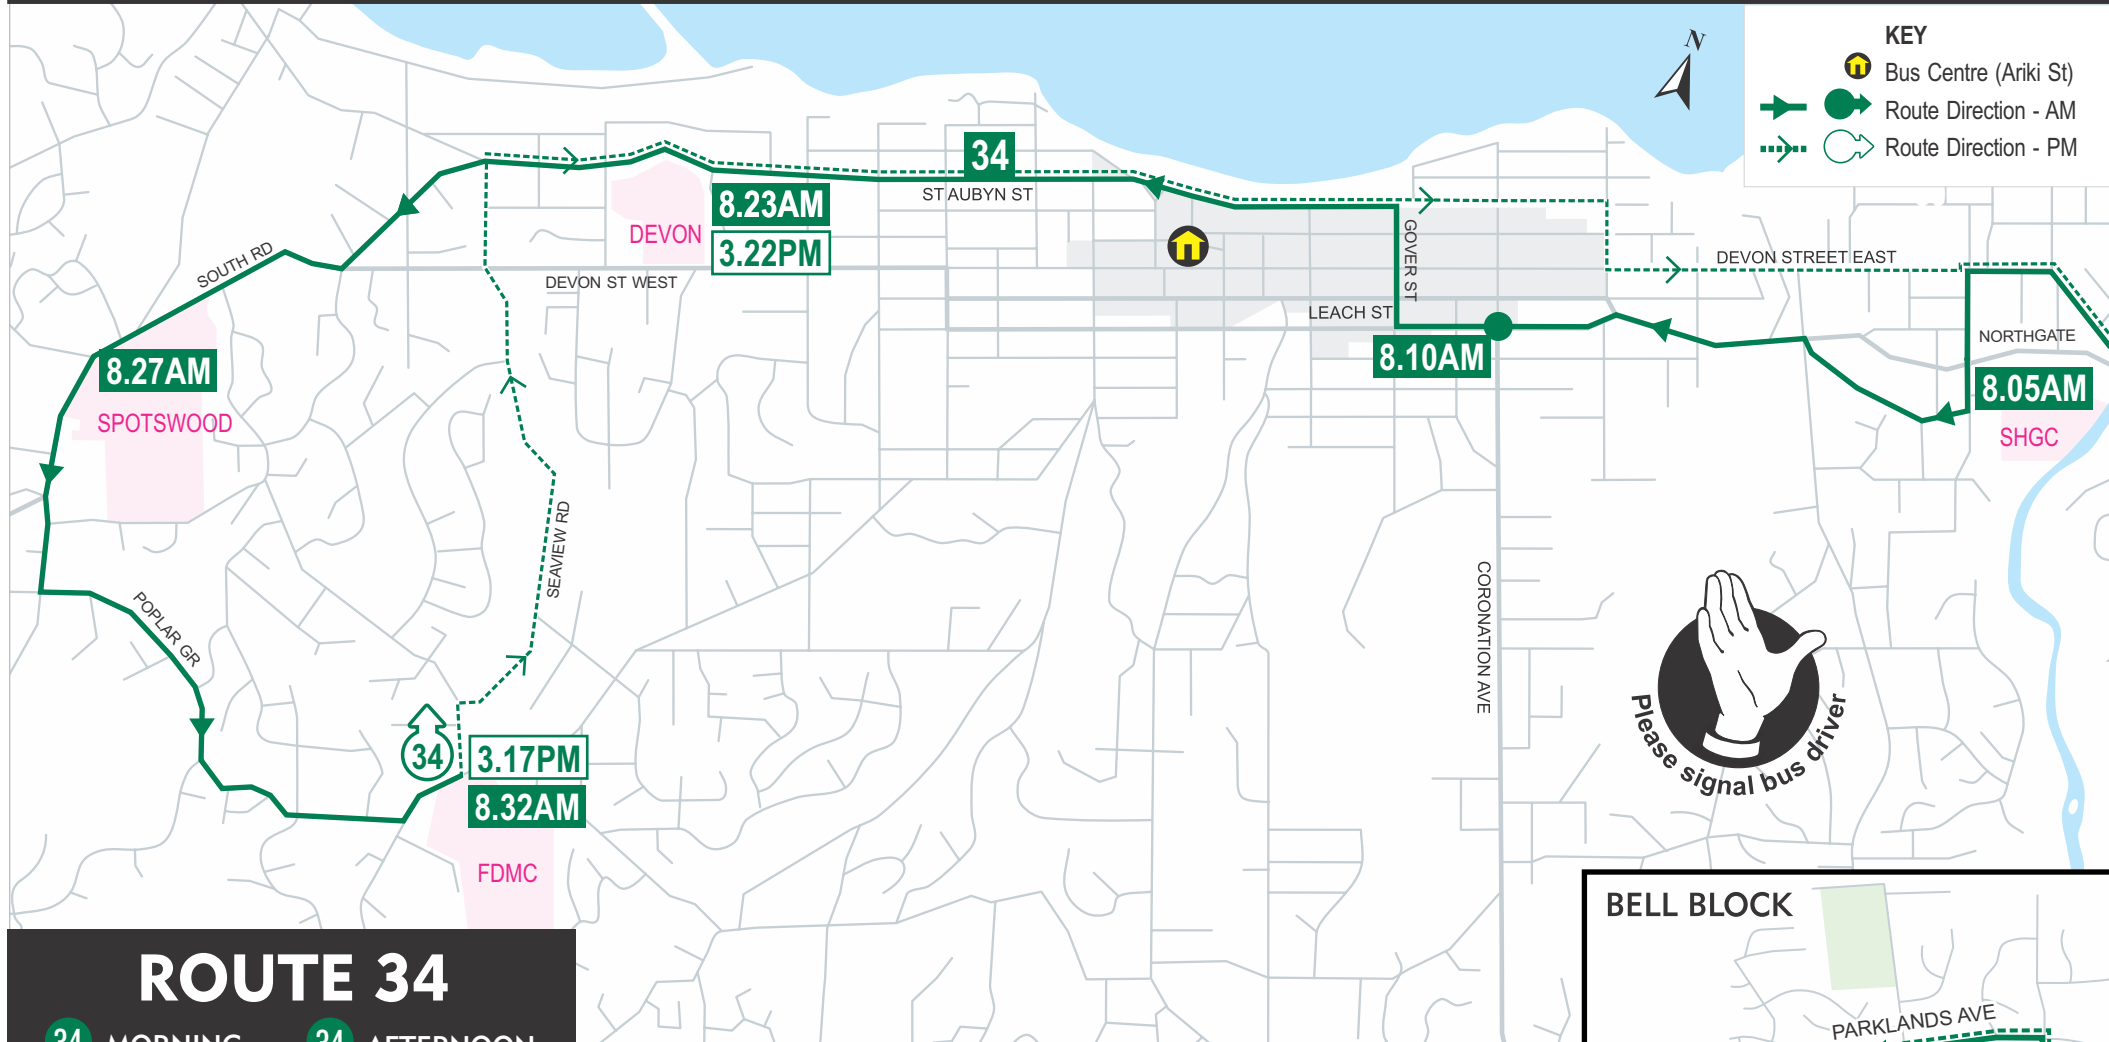

ROUTE

34

Bell Block to Francis Douglas Memorial College

SCHOOL SERVICE*

ROUTE 34

34 MORNING	34 AFTERNOON
Mangati Rd 7.55 AM	FDMC 3.17 PM
Sacred Heart 8.05	Devon Int. 3.22
Leach St (Mobil) 8.10	Mangati/Sunnyvale 3.55
Devon Int. 8.23	
Spotswood College 8.27	
FDMC 8.32	

smokefree

LET'S GO ON THE BUS

Citylink
call 0800 87 22 87
visit taranakibus.info
TaranakiPublicTransport

Taranaki Regional Council

STUDENTS: Save money on school bus fares with a Smart Card multi-trip (40 trip) pass. Multi-trip passes can be used for student travel to and from school on Citylink school or commuter services.