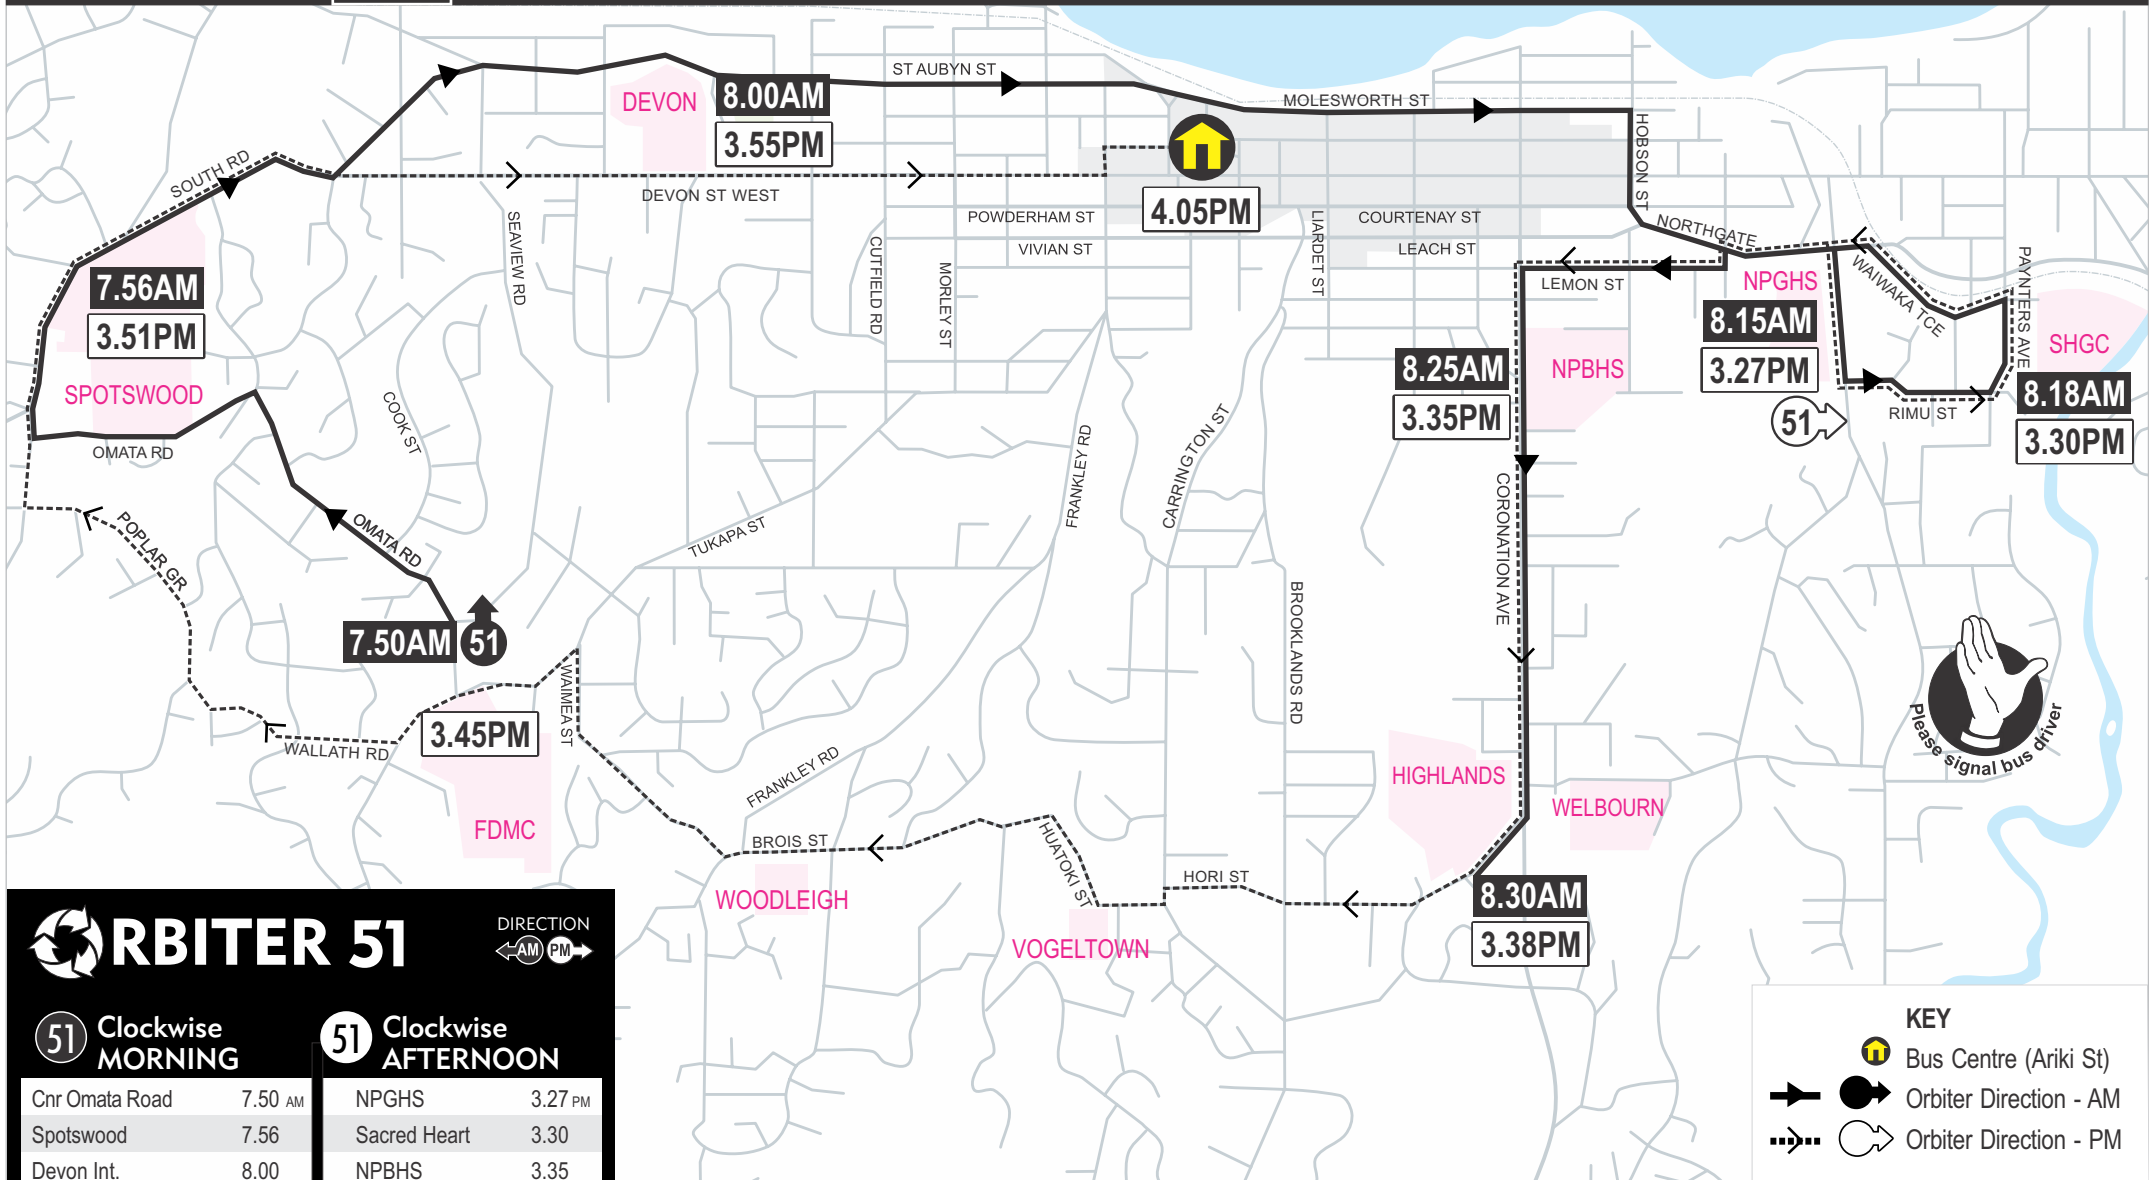

ROUTE 51 ORBITER

SCHOOL SERVICE*

ORBITER 51

DIRECTION
 ← AM → PM

51 Clockwise MORNING

Cnr Omata Road	7.50 AM
Spotswood	7.56
Devon Int.	8.00
NPGHS	8.15
Sacred Heart	8.18
NPBHS	8.25
Highlands Int.	8.30

51 Clockwise AFTERNOON

NPGHS	3.27 PM
Sacred Heart	3.30
NPBHS	3.35
Highlands Int.	3.38
FDMC	3.45
Spotswood	3.51
Devon Int.	3.55
Ariki St	4.05

*only operates during school terms

STUDENTS

Save money on school bus fares with a Smart Card multi-trip (40 trip) pass. Multi-trip passes can be used for student travel to and from school on Citylink school or commuter services.

KEY

- Bus Centre (Ariki St)
- Orbiter Direction - AM
- Orbiter Direction - PM

Revised R51 April 2018