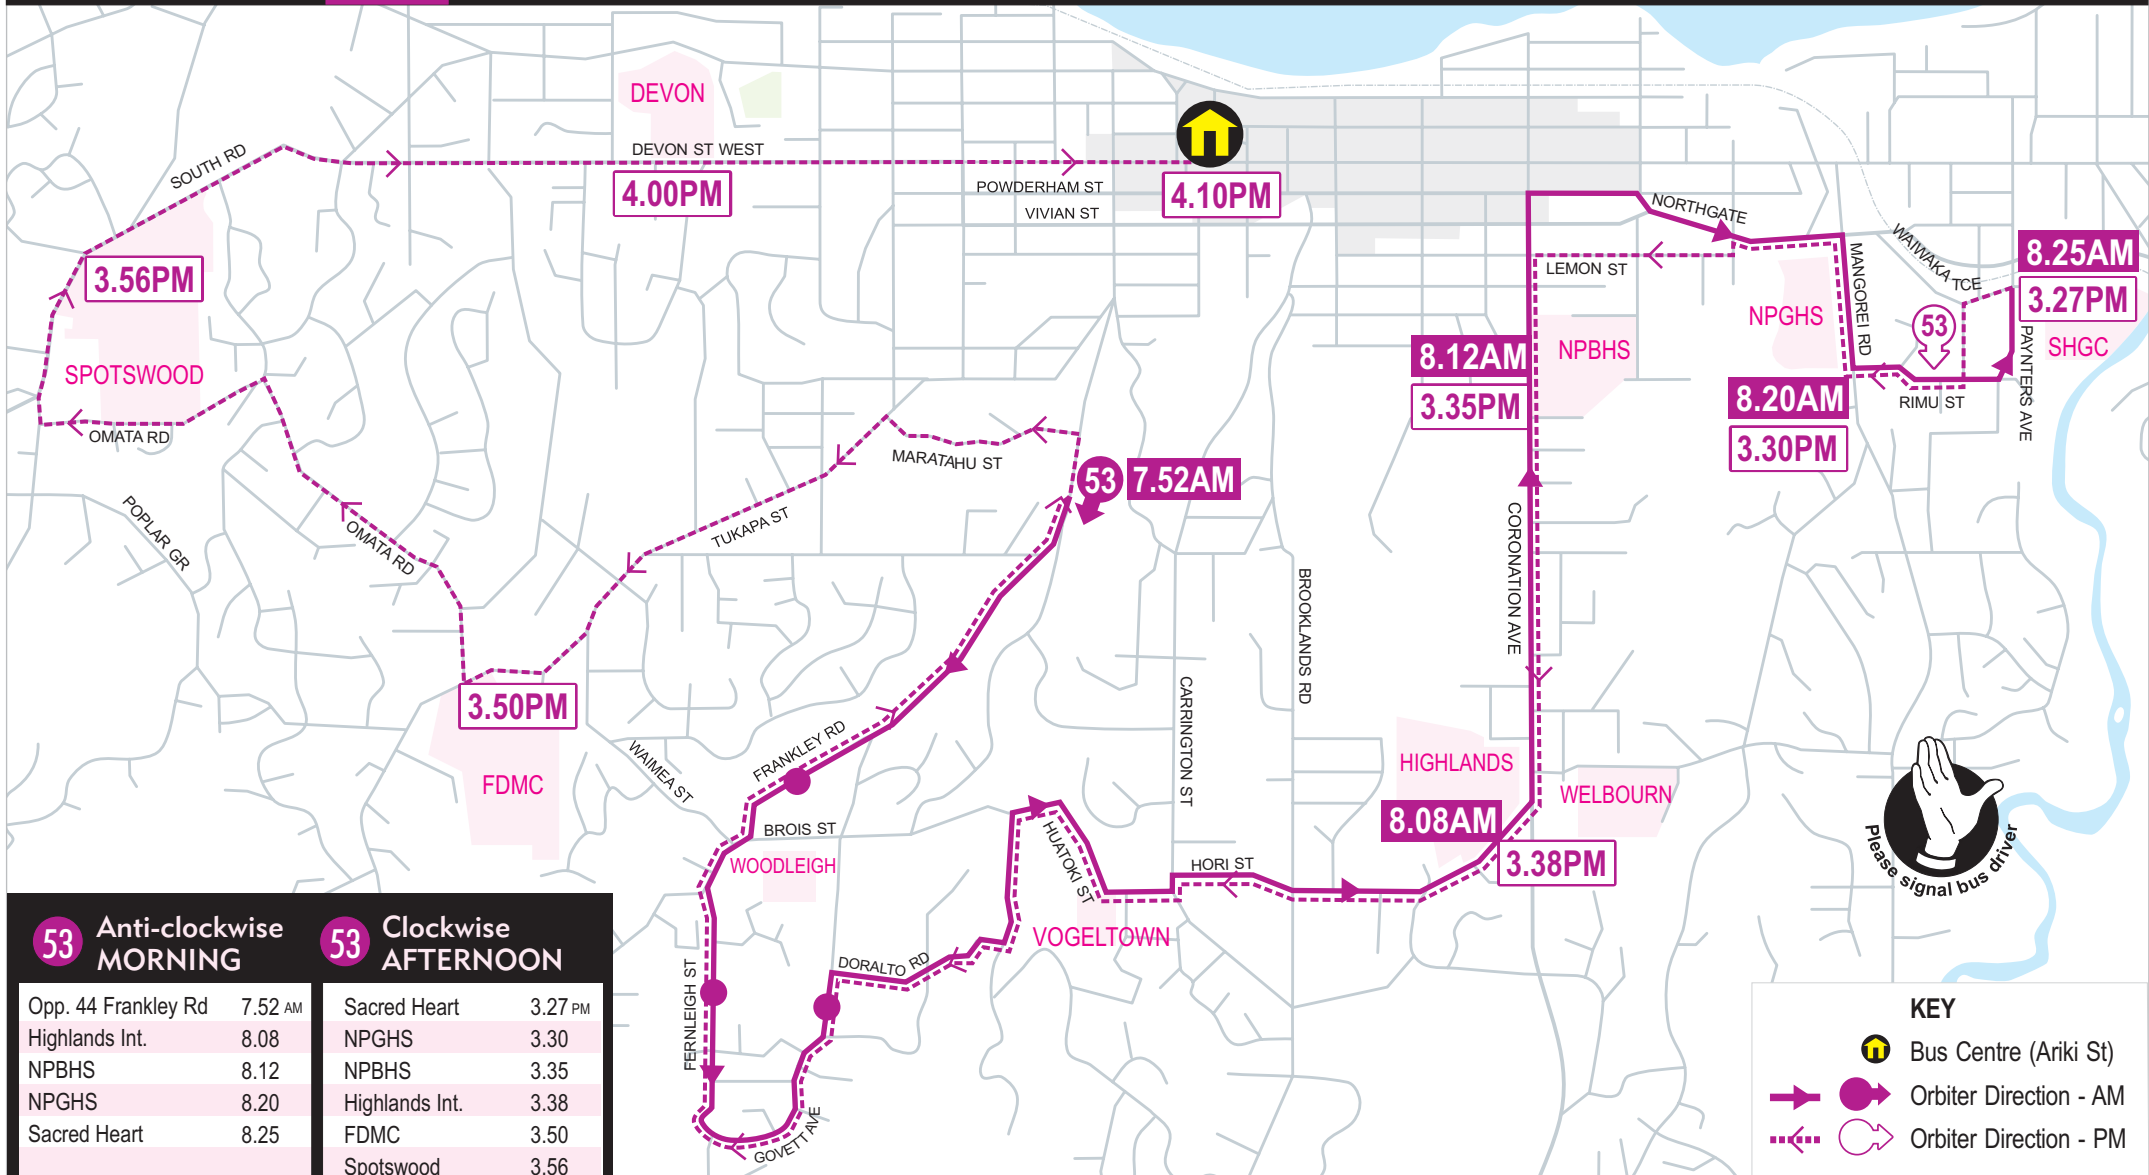

# ROUTE 53

# SCHOOL SERVICE\*

53 Anti-clockwise MORNING		53 Clockwise AFTERNOON	
Opp. 44 Frankley Rd	7.52 AM	Sacred Heart	3.27 PM
Highlands Int.	8.08	NPGHS	3.30
NPBHS	8.12	NPBHS	3.35
NPGHS	8.20	Highlands Int.	3.38
Sacred Heart	8.25	FDMC	3.50
		Spotswood	3.56
		Devon Int.	4.00
		Ariki St	4.10

AM	ORBITER 53	PM
Opp. 44 Frankley Rd, Highlands Int., NPBHS, NPGHS, SHGC.	SHGC, NPGHS, NPBHS, Highlands Int., FDMC, Spotswood, Devon Int., Bus Centre.	

**KEY**

- Bus Centre (Ariki St)
- Orbiter Direction - AM
- Orbiter Direction - PM

Revised R53 Oct 2018

**\*only operates during school terms**

**\*Save money on school bus fares with a Smart Card multi-trip (40 trip) pass. Multi-trip passes can be used for student travel to and from school on Citylink school or commuter services.**