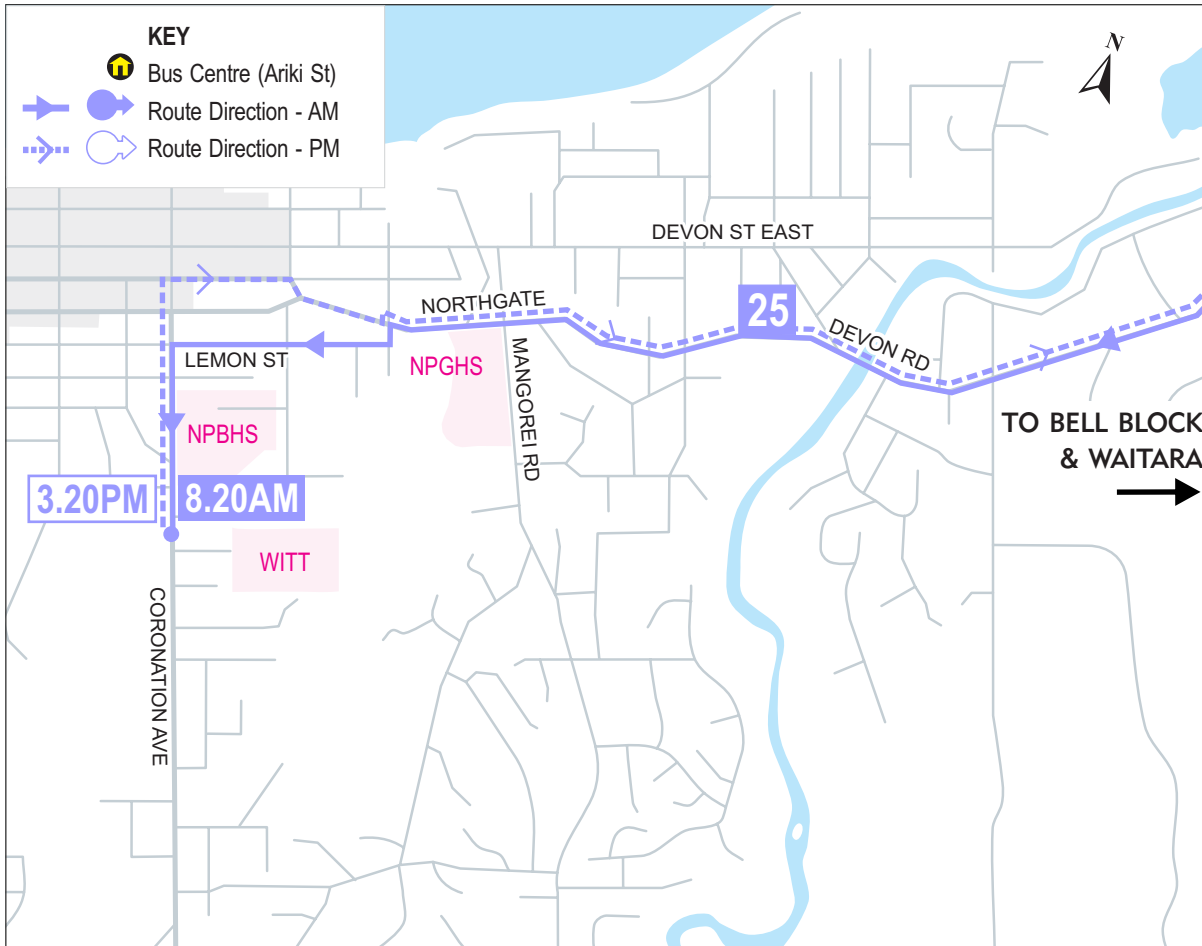

# ROUTE

## Waitara to WITT New Plymouth

## ROUTE 25

### 25 AFTERNOON

Waipapa Rd cnr	7.40AM	WITT	3.20PM
Rahiri St cnr	7.42	War Memorial Hall	3.58
War Memorial Hall	7.55	Rahiri St cnr	4.01
WITT	8.20	Waipapa Rd cnr	4.03

**STUDENTS:** Save money on school bus fares with a Smart Card multi-trip (40 trip) pass. Multi-trip passes can be used for student travel to and from school on Citylink school or commuter services.