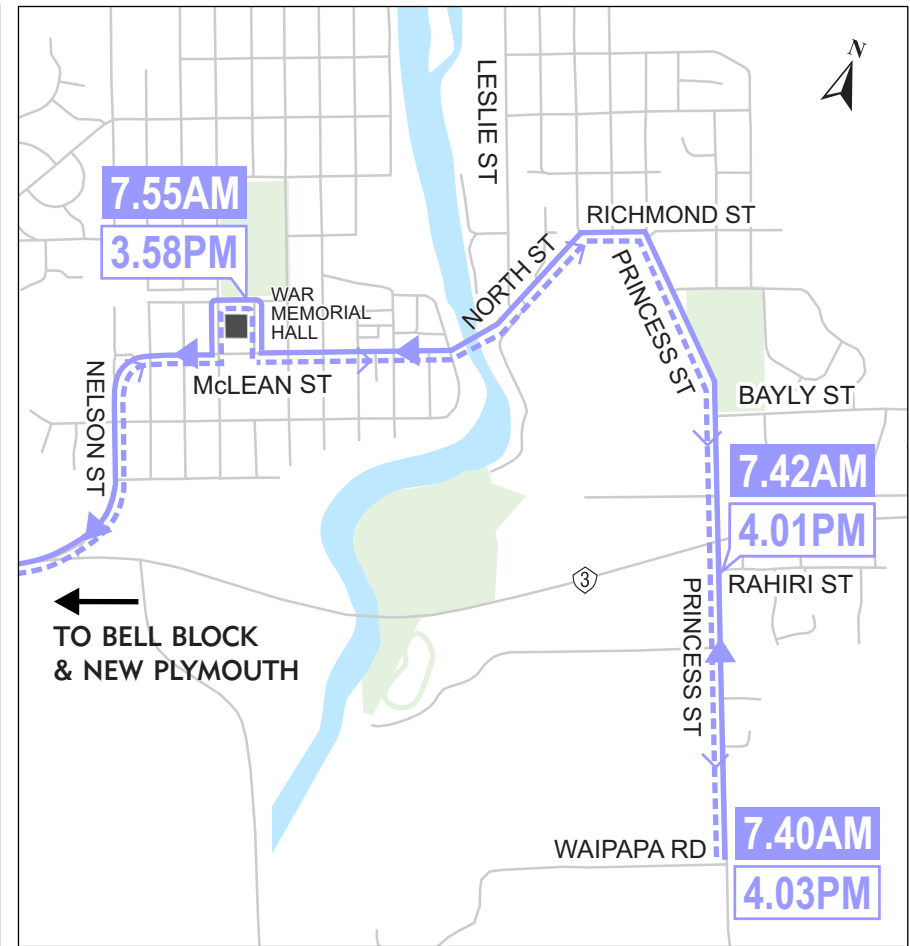

# ROUTE

## Waitara to WITT New Plymouth

## ROUTE 25

### 25 AFTERNOON

Waipapa Rd cnr	7.40AM	WITT	3.20PM
Rahiri St cnr	7.42	War Memorial Hall	3.58
War Memorial Hall	7.55	Rahiri St cnr	4.01
WITT	8.20	Waipapa Rd cnr	4.03

**STUDENTS:** Save money on school bus fares with a Smart Card multi-trip (40 trip) pass. Multi-trip passes can be used for student travel to and from school on Citylink school or commuter services.