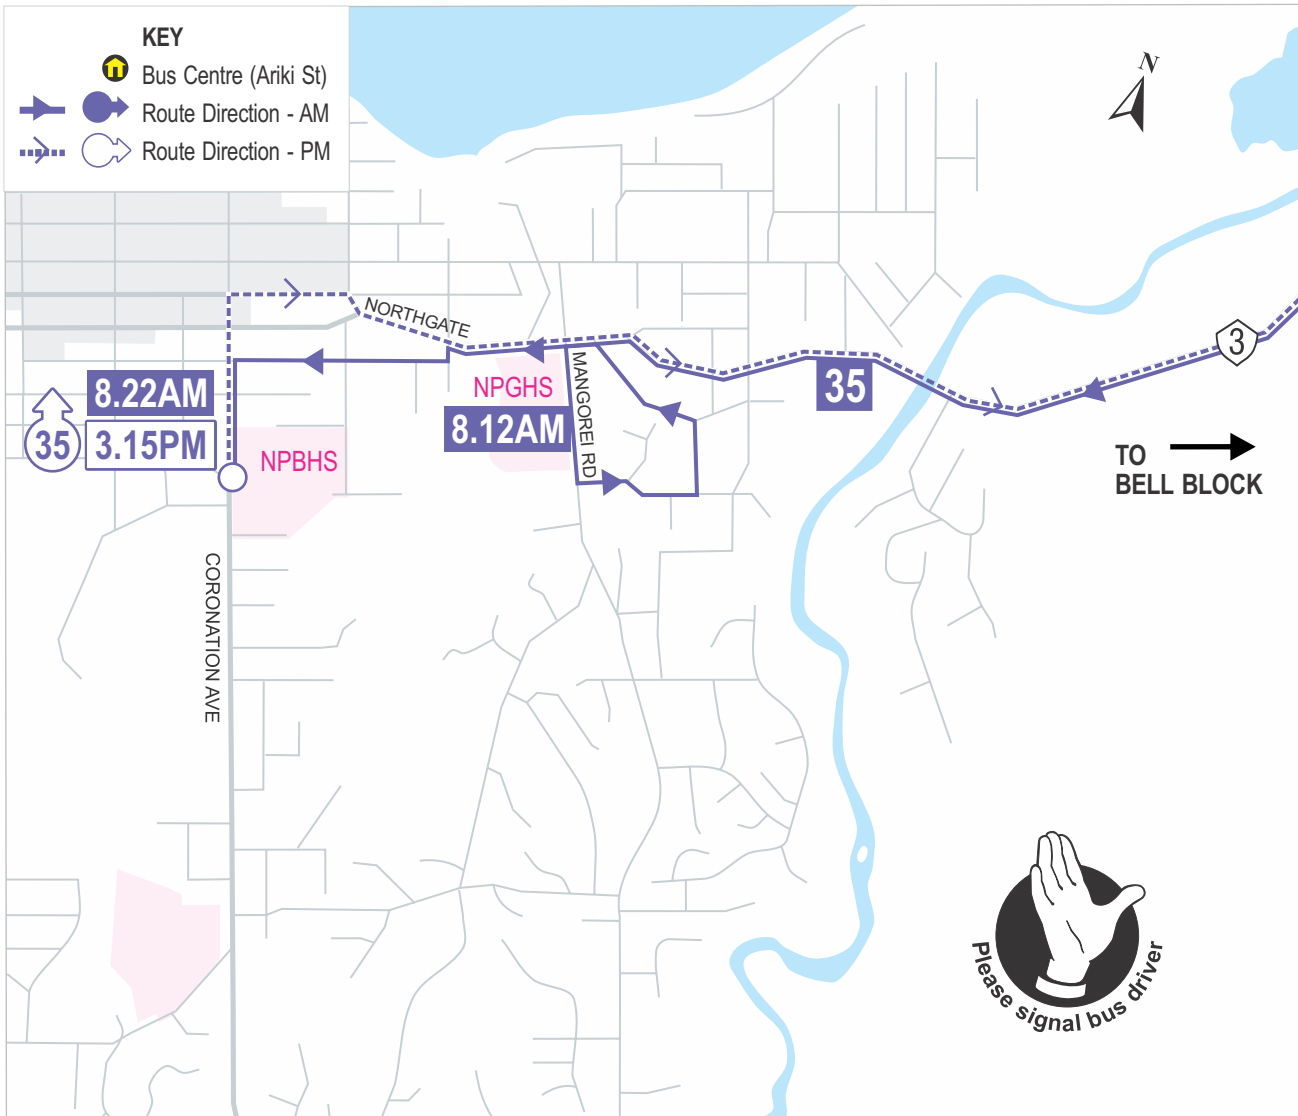

# ROUTE 35 New Plymouth to BBK

## ROUTE 35

### 35 MORNING

Parklands Ave	8.00 AM
Nugent St	8.02
NPGHS	8.12
NPBHS	8.22

### 35 AFTERNOON

NPBHS/WITT	3.15 PM
Nugent St	3.35
Parklands Ave	3.38
Mangati Rd	3.40

\*only operates during school terms