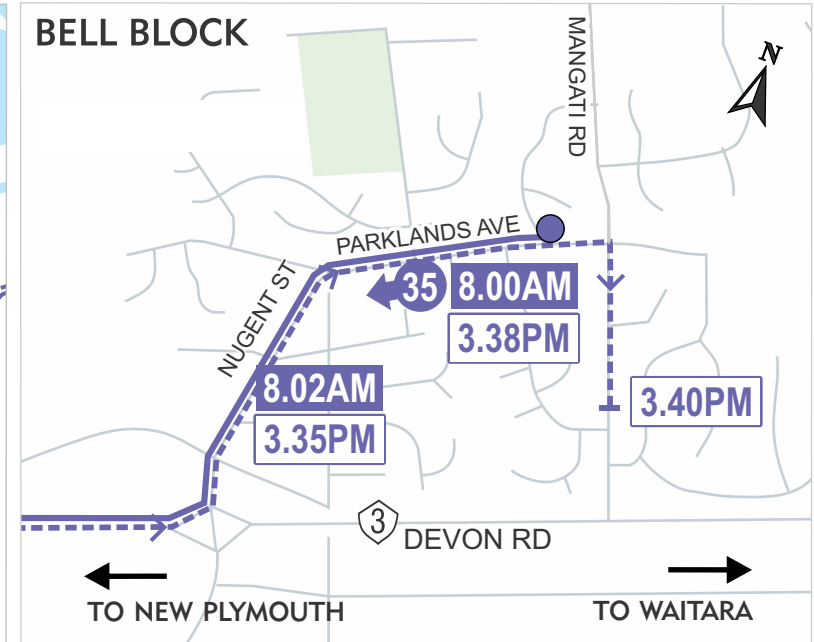

# ROUTE 35 New Plymouth to BBK

## ROUTE 35

### 35 MORNING

Parklands Ave	8.00 AM
Nugent St	8.02
NPGHS	8.12
NPBHS	8.22

### 35 AFTERNOON

NPBHS/WITT	3.15 PM
Nugent St	3.35
Parklands Ave	3.38
Mangati Rd	3.40

\*only operates during school terms