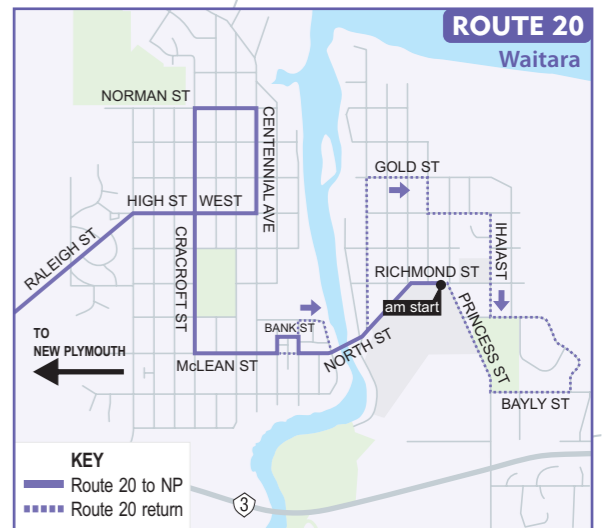

Urban Timetable

New Plymouth, Bell Block and Waitara bus services

Routes 1-9, 20 (Monday-Friday),
Routes 10 and 11 (Saturday)

Bus Centre Departure Points

KEY - Bus Bays

- Route 1
- Route 2
- Route 3
- Route 4
- Route 5
- Route 6
- Route 7
- Route 8
- Route 9
- Route 20

BAY A Route 10 - Saturday West
BAY A Route 11 - Saturday East

*Note: order of buses in each bay may vary

Citylink is operated by Transit Coachlines, with the support of Taranaki Regional Council, assisted by New Plymouth District Council.

Free bus travel for WITT students

Student Concession must be loaded on to Bee Card

0800 948 896 www.witt.ac.nz

LET'S GO
Mā Ake

Ph 0800 87 22 87

www.taranakibus.info

TaranakiPublicTransport