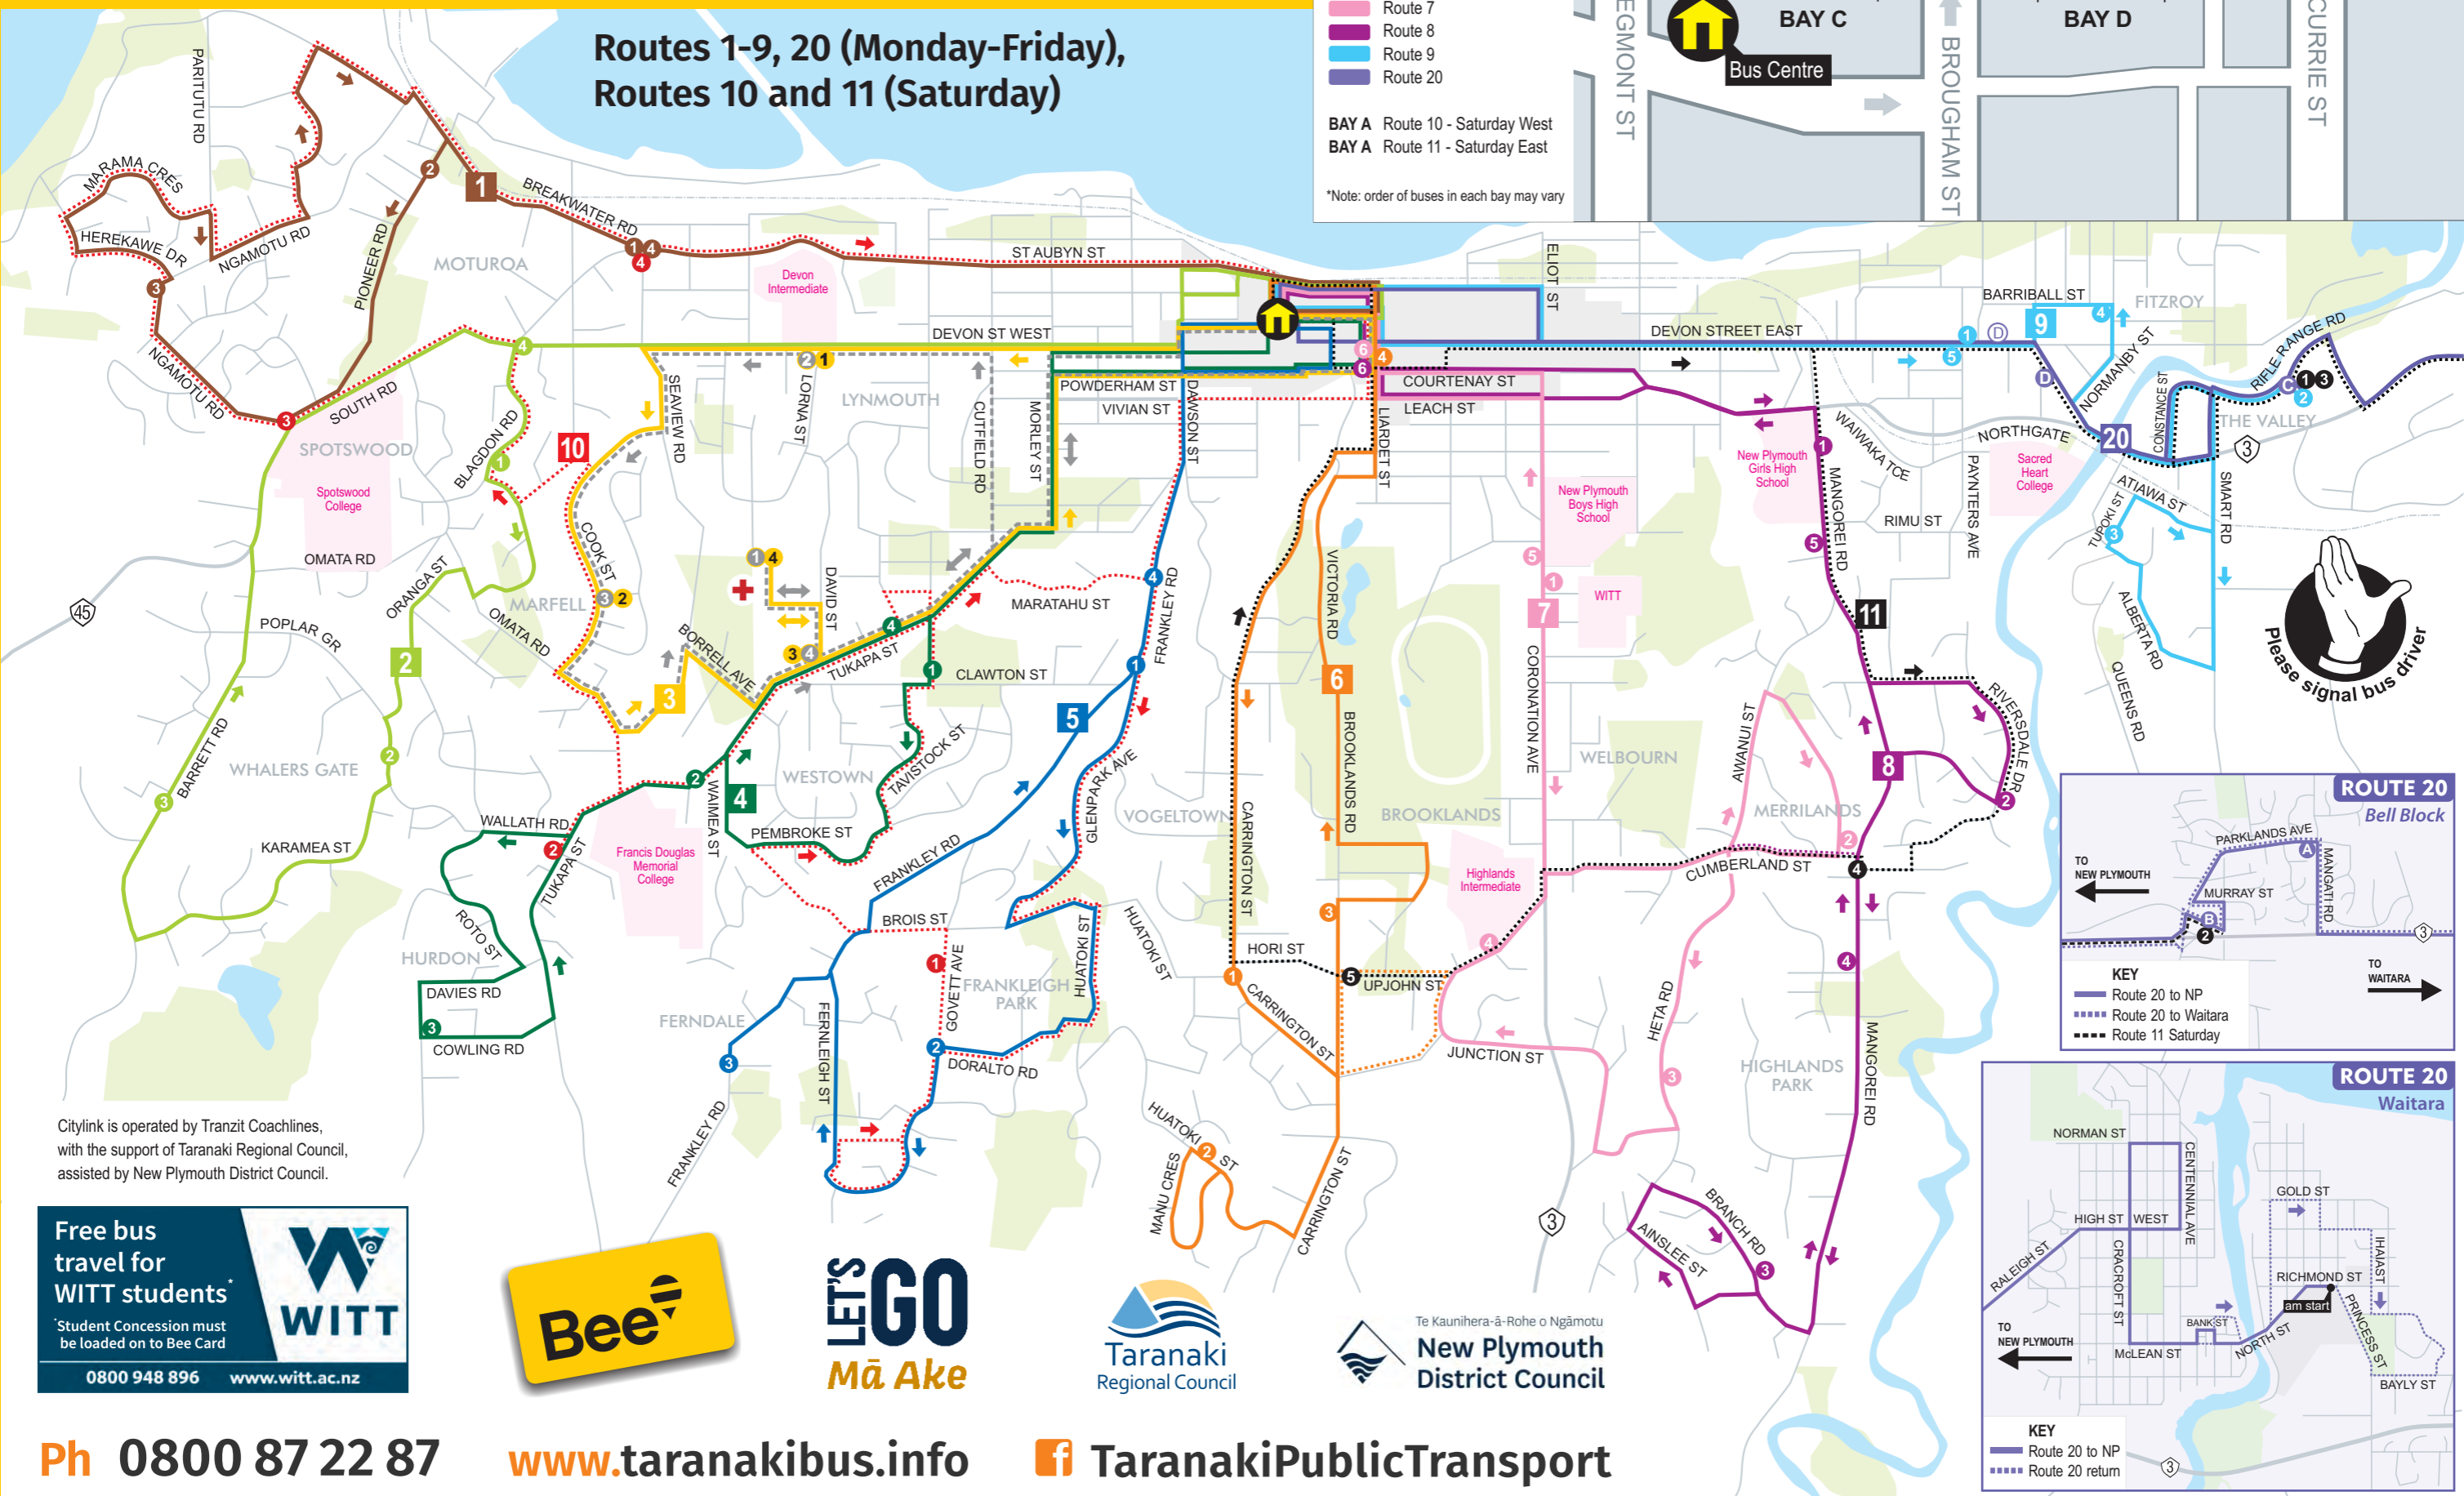

Urban Timetable

New Plymouth, Bell Block and Waitara bus services

Routes 1-9, 20 (Monday-Friday),
Routes 10 and 11 (Saturday)

Bus Centre Departure Points

KEY - Bus Bays

- Route 1
- Route 2
- Route 3
- Route 4
- Route 5
- Route 6
- Route 7
- Route 8
- Route 9
- Route 20

BAY A Route 10 - Saturday West
BAY A Route 11 - Saturday East

*Note: order of buses in each bay may vary

Citylink is operated by Transit Coachlines, with the support of Taranaki Regional Council, assisted by New Plymouth District Council.