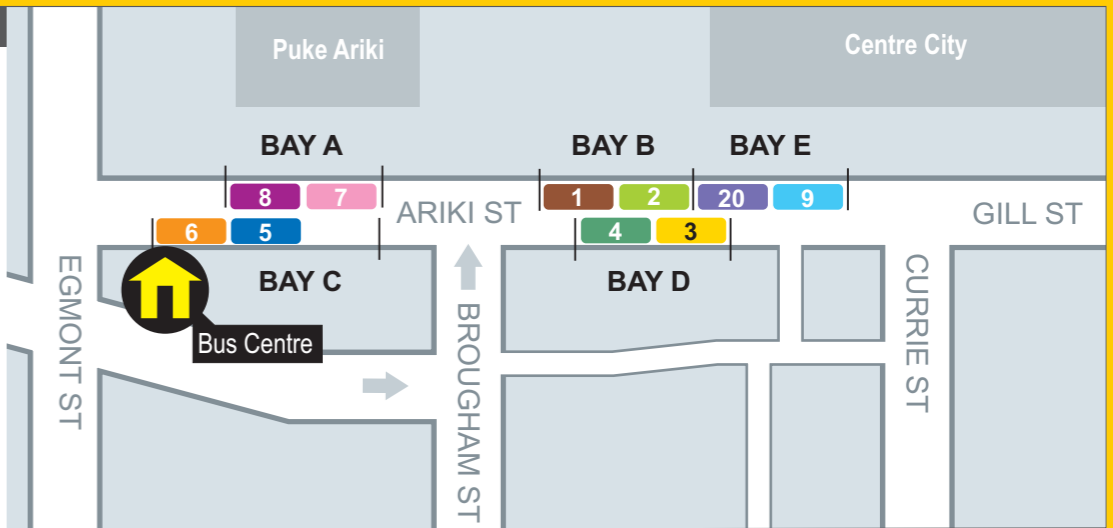

Urban Timetable

New Plymouth, Bell Block and Waitara bus services

Routes 1-9, 20 (Monday-Friday),
Routes 10 and 11 (Saturday)

Bus Centre Departure Points

KEY - Bus Bays

- Route 1
- Route 2
- Route 3
- Route 4
- Route 5
- Route 6
- Route 7
- Route 8
- Route 9
- Route 20

BAY A Route 10 - Saturday West
BAY A Route 11 - Saturday East

*Note: order of buses in each bay may vary

Citylink is operated by Transit Coachlines, with the support of Taranaki Regional Council, assisted by New Plymouth District Council.