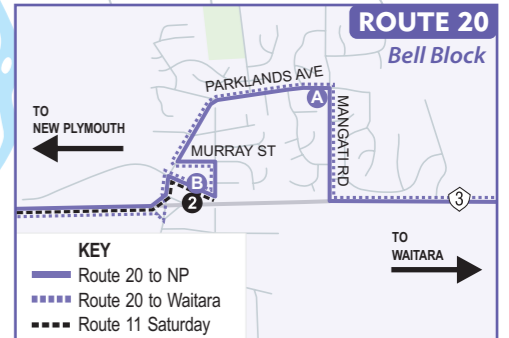

Urban Timetable

New Plymouth, Bell Block and Waitara bus services

Routes 1-9, 20 (Monday-Friday),
Routes 10 and 11 (Saturday)

Bus Centre Departure Points

KEY - Bus Bays

- Route 1
- Route 2
- Route 3
- Route 4
- Route 5
- Route 6
- Route 7
- Route 8
- Route 9
- Route 20

BAY A Route 10 - Saturday West
BAY A Route 11 - Saturday East

*Note: order of buses in each bay may vary

Citylink is operated by Transit Coachlines, with the support of Taranaki Regional Council, assisted by New Plymouth District Council.

Free bus travel for WITT students

Student Concession must be loaded on to Bee Card

0800 948 896 www.witt.ac.nz

LET'S GO
Mā Ake

Ph 0800 87 22 87

www.taranakibus.info

TaranakiPublicTransport