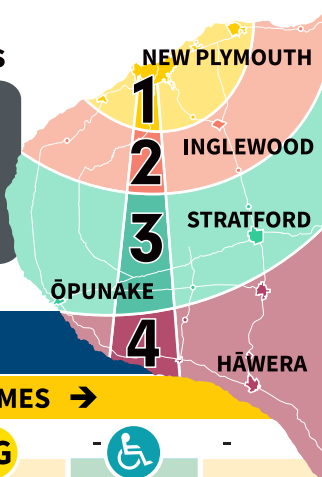

Connector

HĀWERA – NEW PLYMOUTH RETURN

 including Connector Accessible services

Taranaki Fare Zones

\$2 Bee⁺ Single zone
\$3 Cash Single zone

+\$1 Per extra zone

Bee Card Fares

NORTHBOUND Ōpunake/Hāwera to New Plymouth

BUS STOP LOCATION	← DEPARTURE TIMES →					
Ōpunake Napier Street (opp. TSB)	5.50AM	-	SG 	-	SG 	-
Manaia South Road (Public Pool)	6.10	-	-	-	-	-
Hāwera Hospital (Hunter St)	6.25	7.20AM	9.25AM	12.15PM	3.15PM	5.20PM
Hāwera Water Tower (High St)	6.30	7.25	9.30	12.20	3.20	5.25
Normanby Rural Direct	6.37	7.34	9.37	12.27	3.27	5.34
Eltham Bath Street	6.50	7.47	9.50	12.40	3.40	5.47
Stratford cnr Miranda & Romeo Sts	6.59	7.56	9.59	12.48	3.48	5.56
Stratford opp. Library, Miranda Sts	7.03	8.00	10.03	12.52	3.52	6.00
Midhirst outside Jamieson Recovery	7.07	8.05	10.07	12.55	3.55	6.05
Inglewood Moa Street	7.20	8.18	10.20	1.12	4.12	6.18
Inglewood near purple dairy	7.21	8.19	10.21	1.13	4.13	6.19
Egmont Village (opp Service Station)	7.25	8.24	10.25	1.20	4.20	6.24
Coronation Avenue (near 192)	7.32	8.31	10.32	1.29	4.29	6.31
New Plymouth WITT (opp. NPBHS)	7.33	8.32	10.33	1.30	4.30	6.32
New Plymouth Eliot Street (near 76)	7.35	8.33	10.35	1.31	4.31	6.33
New Plymouth Liardet St	7.40	8.39	10.40	1.35	4.35	6.39
New Plymouth Egmont St	7.43	8.45	10.43	1.38	4.38	6.45
New Plymouth Taranaki Base Hospital	7.50	-	10.50	1.45	4.45	-