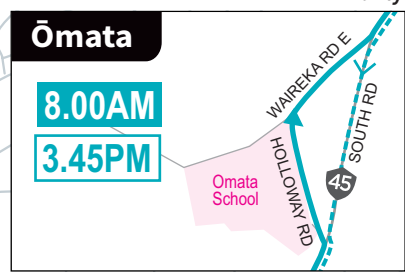

ROUTE 43 Ōākura to NPGHS

SCHOOL SERVICE*

1. **KEY**
2. i-Site
   - Route Direction - AM
   - Route Direction - PM
   - Ōākura Hall
3. Current 2025-03-11 v2

SCAN TO DOWNLOAD
transit APP

ROUTE 43 Ōākura to NPGHS

Russell Drive	7.40 AM	NPGHS	3.27 PM
Dixon St	7.47	Devon Int	3.40
Ōākura Hall	7.55	Ōmata, near 421 South Rd	3.45
Ōmata School	8.00	Ōākura near BP	4.00
Devon Int.	8.15	Dixon Street	4.02
NPGHS	8.22	Russell Drive	4.05

*only operates during school terms

Fare Zones

Please scan code for up-to-date fares and concessions

Ph 0800 87 22 87

www.taranakibus.info

TaranakiPublicTransport