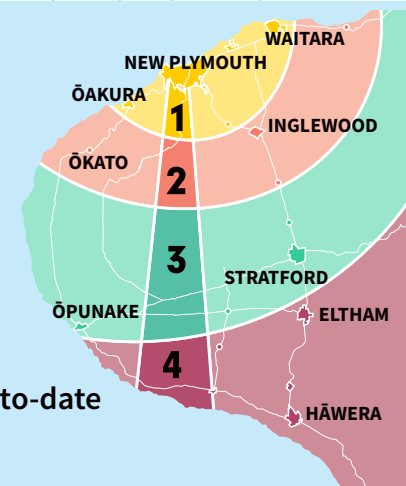

Fare Zones

Please scan code for up-to-date fares and concessions

Ph 0800 87 22 87

www.taranakibus.info

TaranakiPublicTransport