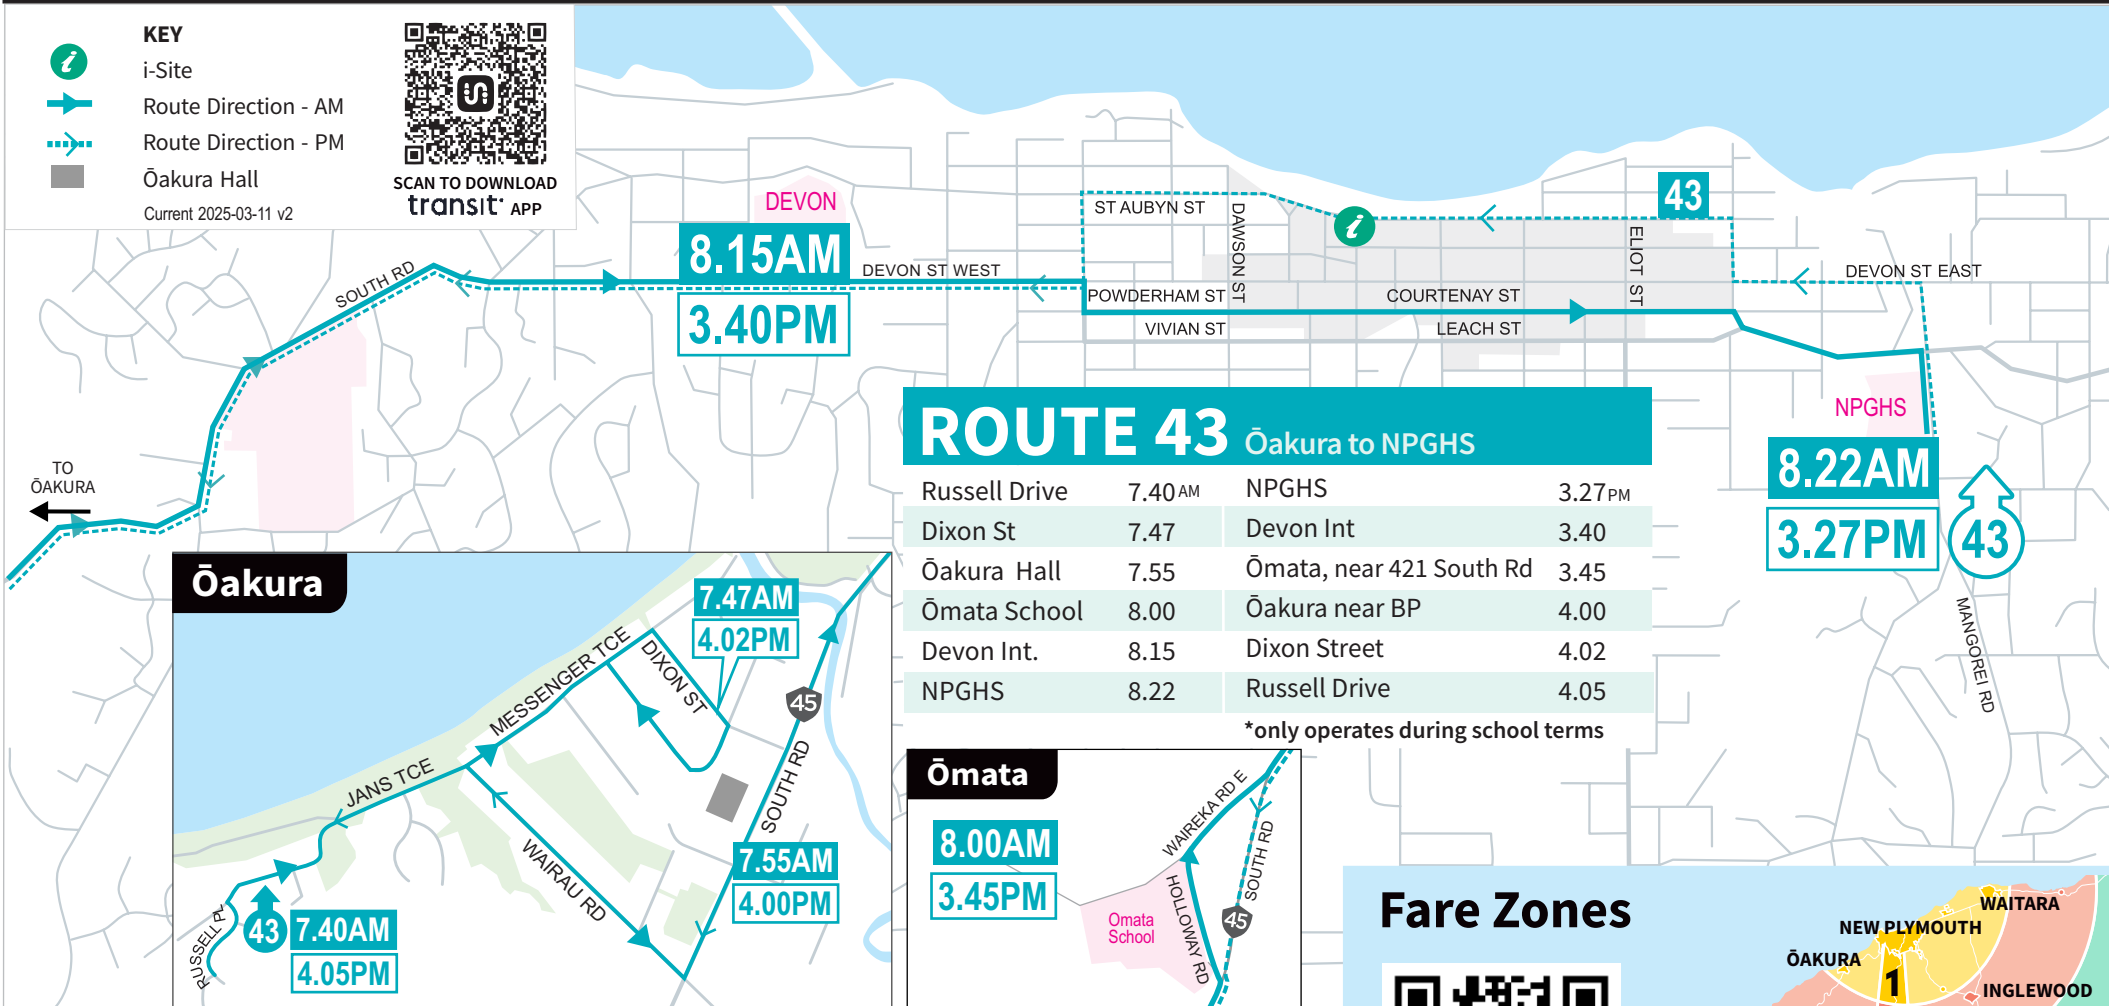

# ROUTE 43 Ōākura to NPGHS

# SCHOOL SERVICE\*

- KEY**
- i-Site
  - Route Direction - AM
  - Route Direction - PM
  - Ōākura Hall
- Current 2025-03-11 v2

SCAN TO DOWNLOAD  
transit APP

## ROUTE 43 Ōākura to NPGHS

Russell Drive	7.40 AM	NPGHS	3.27 PM
Dixon St	7.47	Devon Int	3.40
Ōākura Hall	7.55	Ōmata, near 421 South Rd	3.45
Ōmata School	8.00	Ōākura near BP	4.00
Devon Int.	8.15	Dixon Street	4.02
NPGHS	8.22	Russell Drive	4.05

## Fare Zones

Please scan code for up-to-date fares and concessions

Ph 0800 87 22 87

www.taranakibus.info

TaranakiPublicTransport