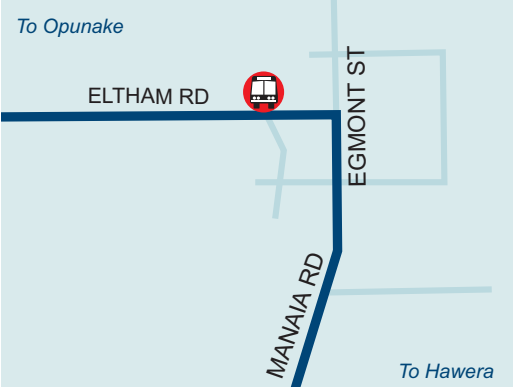

# Southlink

Weekly bus service

Operates every  
**Thursday**

## OPUNAKE - KAPONGA - MANAIA - HAWERA (OHAWE on demand)

### Manaia

### Ohawe