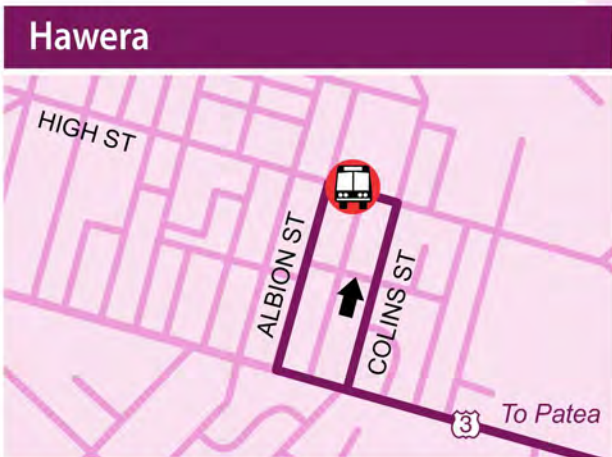

SouthLink

Weekly bus service

Operates every
Thursday

HAWERA - PATEA - WAVERLEY

These services are supported by:

Even if you are not at a bus stop, you can still signal the driver to stop.