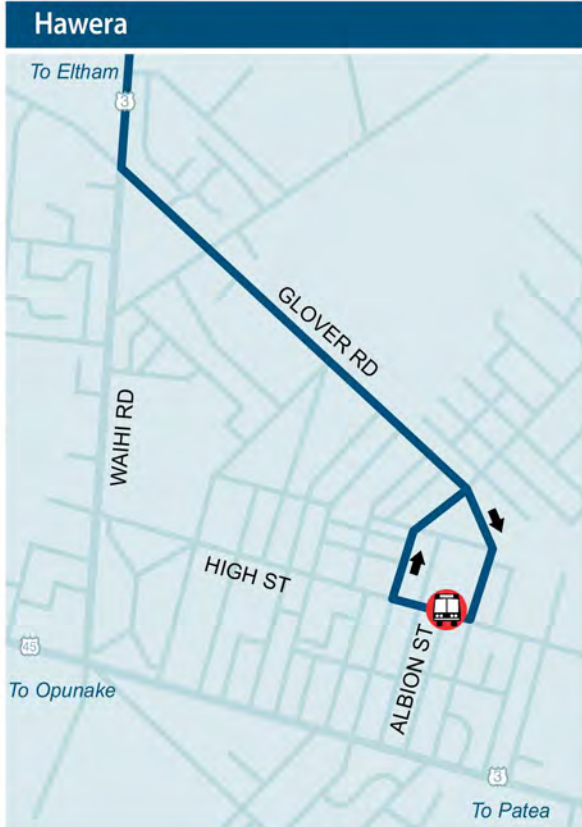

SouthLink

Weekly bus service

Operates every
Friday

OPUNAKE - ELTHAM - HAWERA

Even if you are not at a bus stop, you can still signal the driver to stop.

These services are supported by: