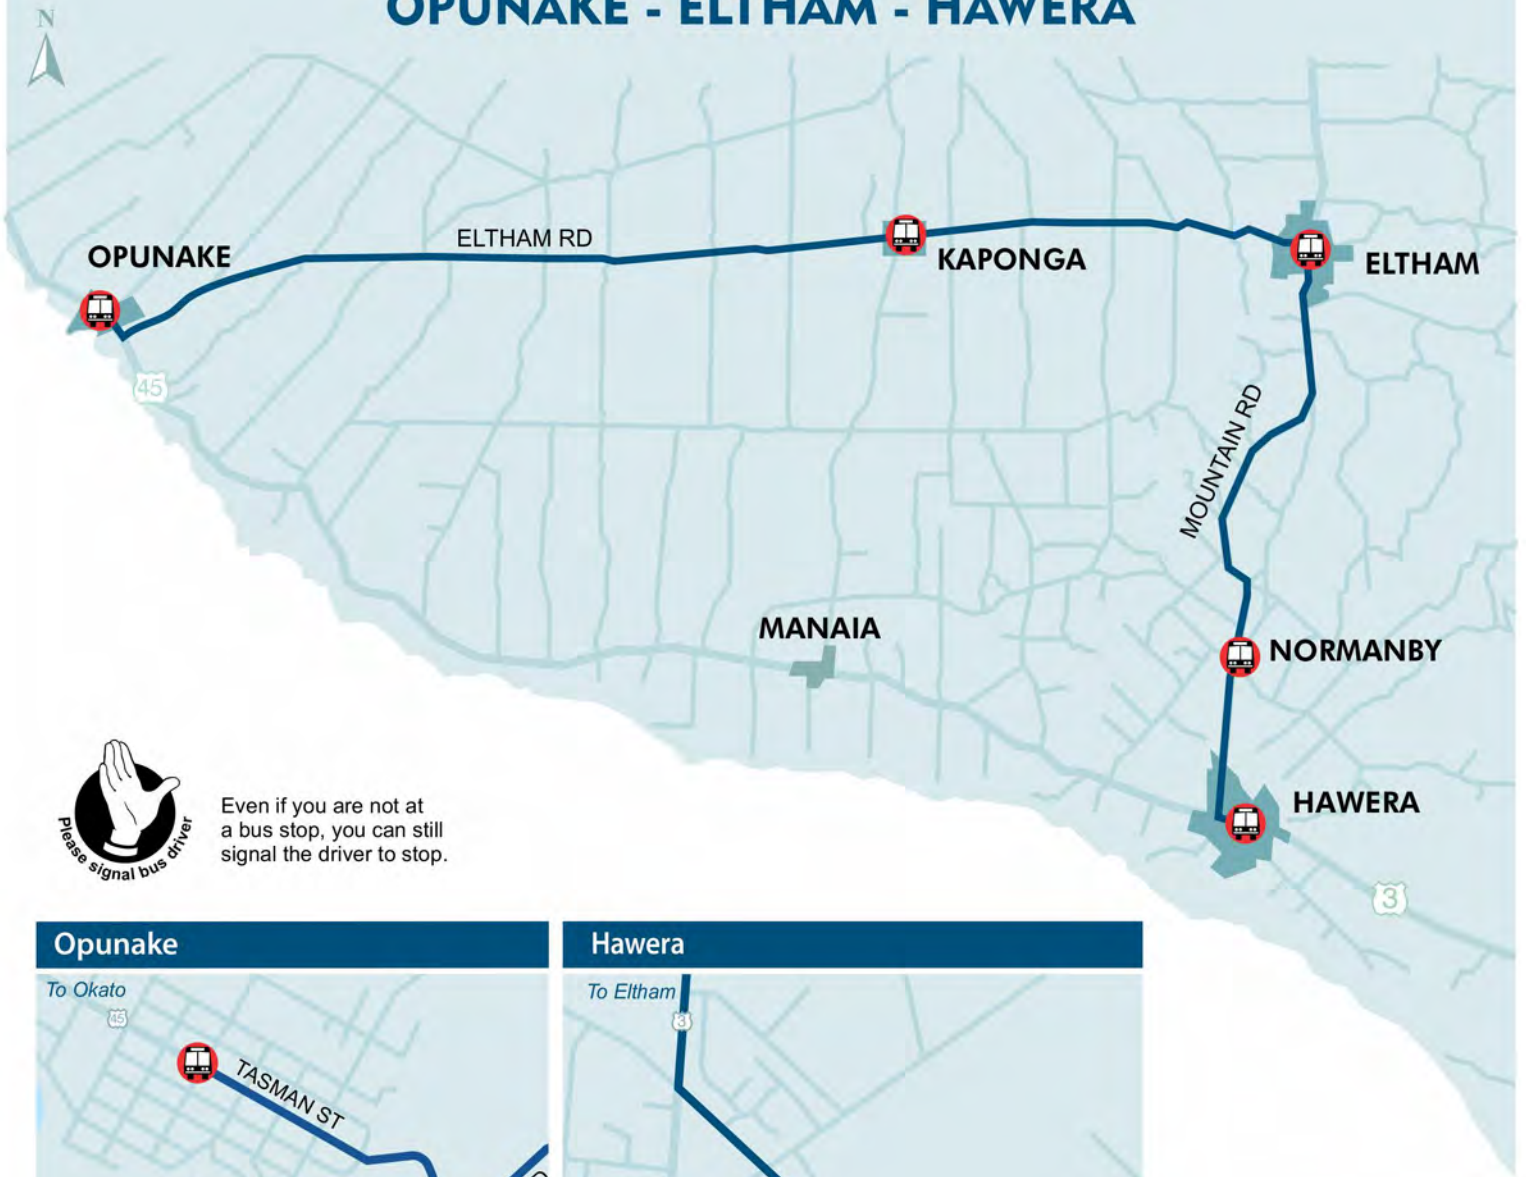

SouthLink

Weekly bus service

Operates every
Friday

OPUNAKE - ELTHAM - HAWERA

Even if you are not at a bus stop, you can still signal the driver to stop.

These services are supported by: