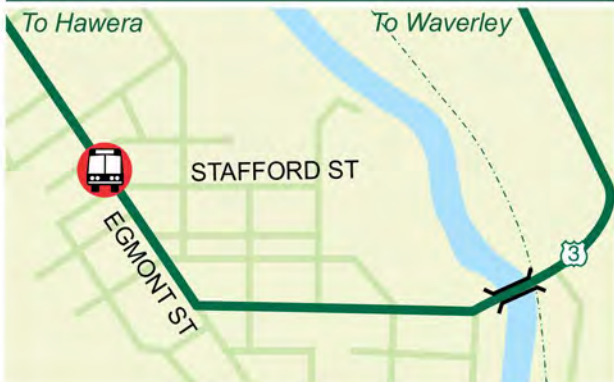

SouthLink

Weekly bus service

Operates every
Thursday

WAVERLEY - PATEA - HAWERA

These services are supported by:

Hawera

Even if you are not at a bus stop, you can still signal the driver to stop.

Patea

Waverley