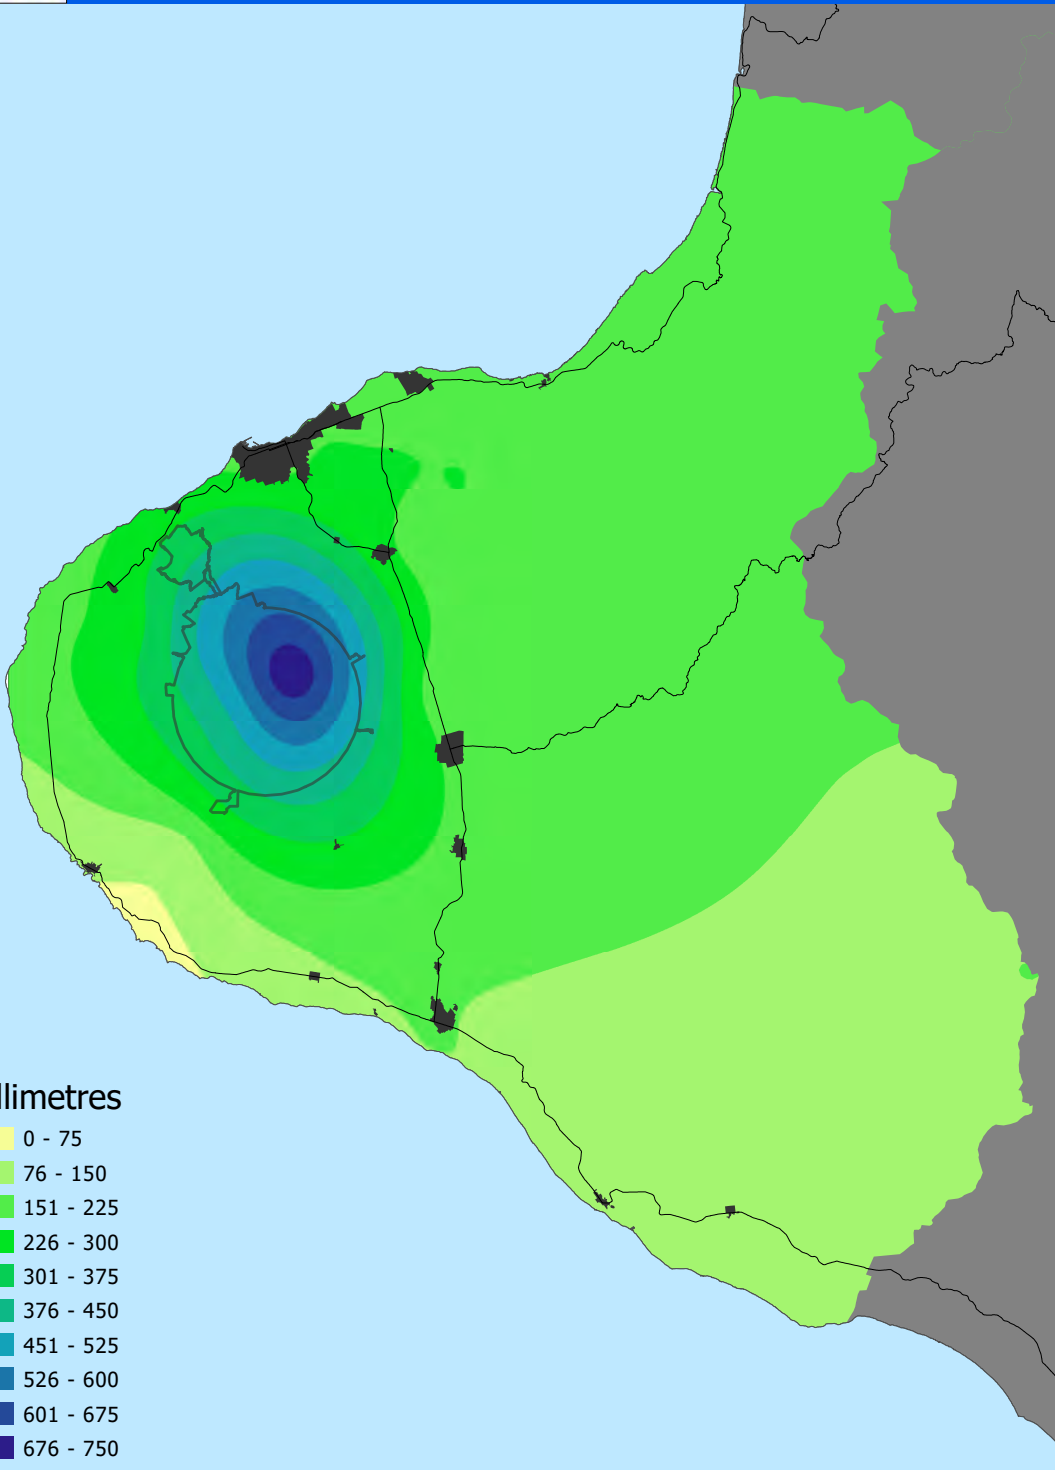

March 2021 Rainfall

millimetres

- 0 - 75
- 76 - 150
- 151 - 225
- 226 - 300
- 301 - 375
- 376 - 450
- 451 - 525
- 526 - 600
- 601 - 675
- 676 - 750