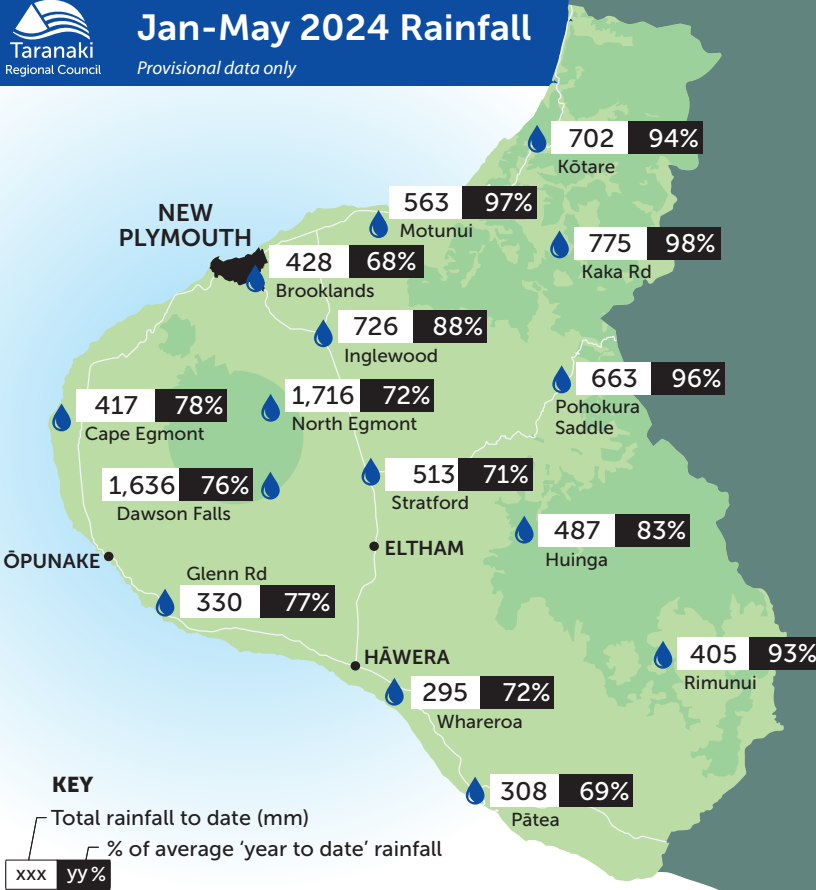

Jan-May 2024 Rainfall

Provisional data only

KEY

Total rainfall to date (mm)

% of average 'year to date' rainfall

xxx yy%