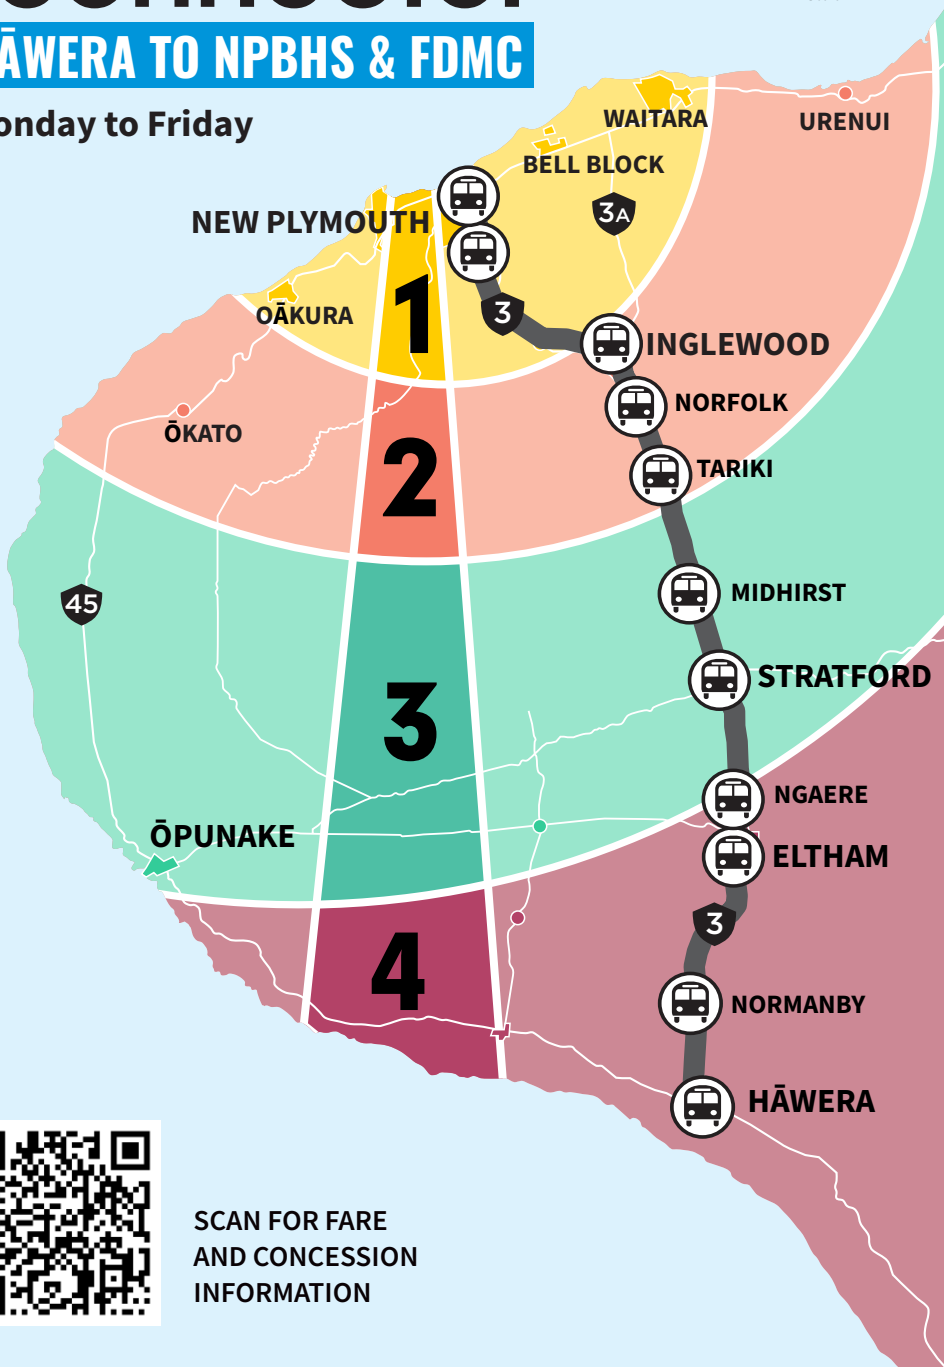

your connector

HĀWERA TO NPBHS & FDMC

Monday to Friday

SCAN FOR FARE AND CONCESSION INFORMATION

your connector

HĀWERA TO NPBHS & FDMC

(AM) BUS STOP LOCATION

- 7.00 **Hāwera** Water Tower (High Street)
- 7.07 **Normanby** (Rural Direct)
- 7.22 **Eltham** (Bath St)
- 7.25 **Ngaere** (opp. Ngaere hall)
- 7.30 **Stratford** (cnr Miranda & Romeo Sts)
- 7.33 **Stratford** (opp. Library, Miranda St)
- 7.37 **Stratford High School**
- 7.42 **Midhirst** (outside Jamieson Recovery)
- 7.47 **Tariki** (near Old Mountain Road)
- 7.51 **Norfolk Hall**
- 7.56 **Inglewood** (Moa Street)
- 7.58 **Inglewood** (Purple Dairy)
- 7.59 **Inglewood High School**
- 8.02 **Egmont Village** (opp Service Station)
- 8.14 **Coronation Avenue** (near 192)
- 8.15 **NPBHS/WITT**
- 8.25 **FDMC**

(PM) BUS STOP LOCATION

- 3.20 **FDMC**
- 3.40 **NPBHS**
- 3.41 **Coronation Avenue** (near 211)
- 3.52 **Egmont Village** (Service Station)
- 4.00 **Inglewood High School**
- 4.01 **Inglewood** (Purple Dairy)
- 4.03 **Inglewood** (Moa Street)
- 4.08 **Norfolk** (opposite hall)
- 4.12 **Tariki** (near Superior Automotive)
- 4.18 **Midhirst** (opp. Jamiesons)
- 4.23 **Stratford High School**
- 4.27 **Stratford Library** (Miranda St)
- 4.30 **Stratford** (cnr Miranda & Romeo Sts)
- 4.35 **Ngaere Hall**
- 4.39 **Eltham** (King Edward St)
- 4.54 **Normanby**
- 5.00 **Hāwera** Water Tower (High Street)

BUS BETTER WITH Bee
beecard.co.nz

SCAN TO DOWNLOAD transit* APP

Current 2025-01-16 v2

Service providers:

Pickering Motors Ltd