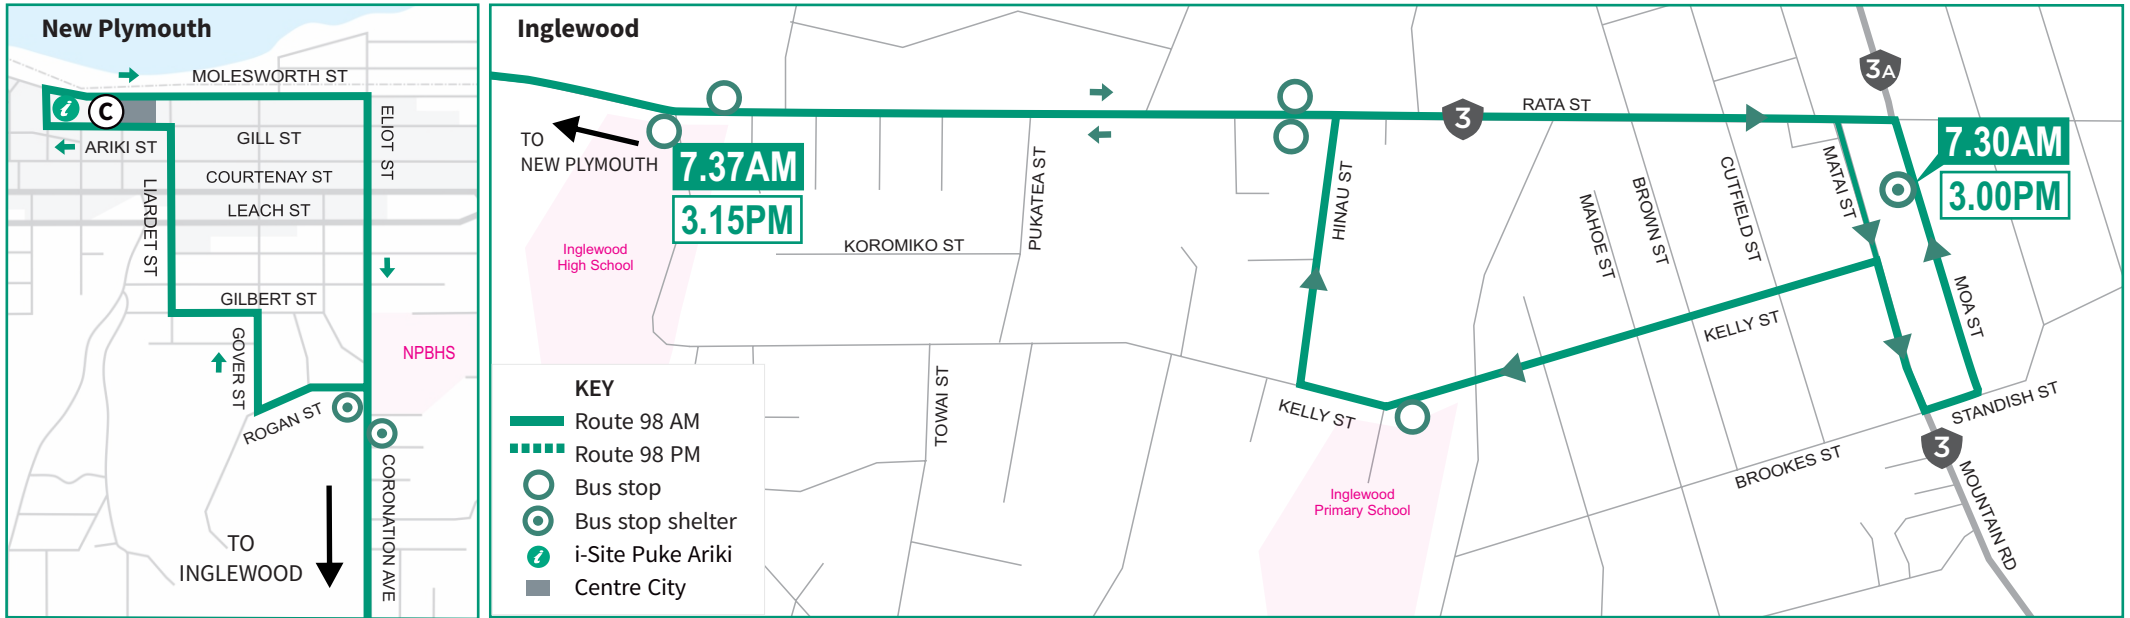

# ROUTE 98 Inglewood to New Plymouth

## ROUTE 98

### 98 AFTERNOON

Moa St Bus Stop	7.30 AM	Moa St Bus Stop	3.00 PM
Kelly St East (near IPS)	7.32	Kelly St East (near IPS)	3.02
Purple Dairy (Rata St)	7.34	Purple Dairy (Rata St)	3.05
Inglewood High School	7.37	Inglewood High School	3.15
Egmont Village	7.40	Egmont Village	3.18
Opp. NPBHS	7.52	Opp. NPBHS	3.28
Ariki St (Bay C)	7.59	Ariki St (Bay C)	3.35
Depart Ariki St	8.10	Depart Ariki St	3.40
WITT (Bell St corner)	8.17	WITT (Bell St corner)	3.47
Egmont Village	8.26	Egmont Village	3.55
186 Rata St (near IHS)	8.32	186 Rata St (near IHS)	3.58
Opp. Purple Dairy	8.34	Opp. Purple Dairy	4.00
Moa St Bus Stop	8.40	Moa St Bus Stop	4.05