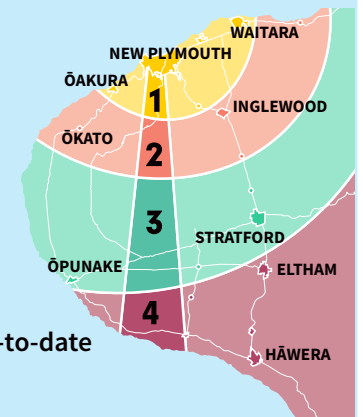

Fare Zones

Please scan code for up-to-date fares and concessions