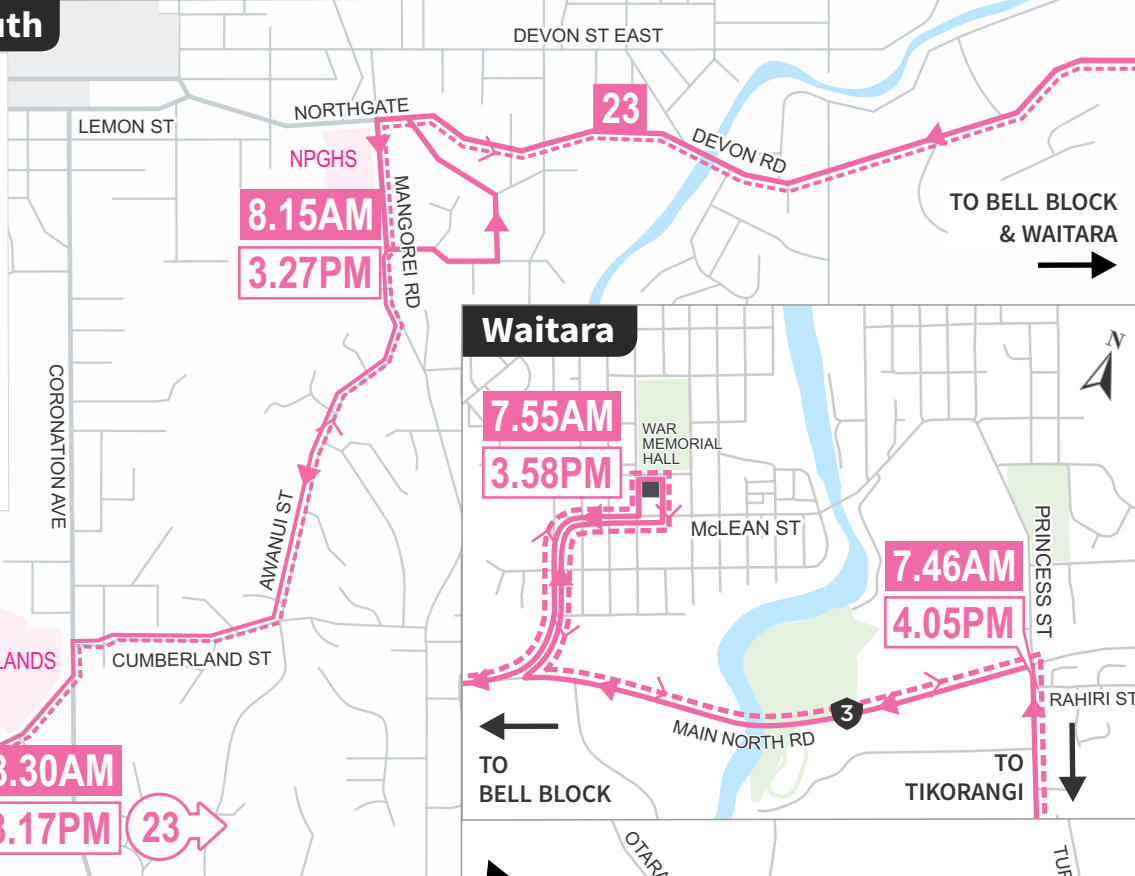

ROUTE

23

Urenui/Tikorangi to New Plymouth

SCHOOL SERVICE*

New Plymouth

KEY

Route Direction

Current 2025-01-28 v1

SCAN TO DOWNLOAD
transit APP

Fare Zones

Please scan code for up-to-date fares and concessions

ROUTE 23

Urenui to New Plymouth

Takiroa St (near Urenui school)	7.25AM	Highlands Intermediate	3.17PM
Cnr Ohanga/Main Nth Rd	7.30	NPGHS	3.27
Tikorangi Rugby Club	7.41	War Memorial Hall	3.58
Cnr Princess/Rahiri St	7.46	Cnr Princess/Rahiri St	4.05
War Memorial Hall	7.55	Tikorangi Rugby Club	4.10
NPGHS	8.15	Cnr Ohanga/Main Nth Rd	4.20
Highlands Intermediate	8.30	Urenui - Takiroa Street	4.25
Woodleigh School	8.35		