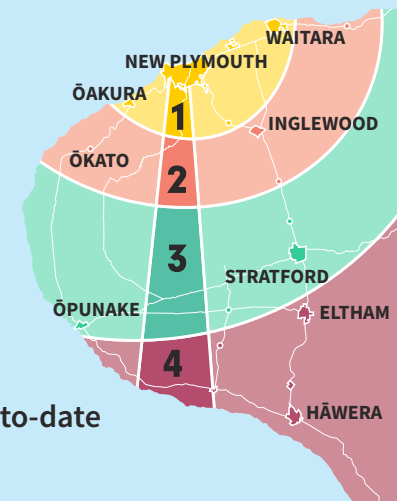

ROUTE

23

Urenui/Tikorangi to New Plymouth

SCHOOL SERVICE*

New Plymouth

KEY

Route Direction

Current 2025-01-28 v1

SCAN TO DOWNLOAD
transit APP

Fare Zones

Please scan code for up-to-date fares and concessions

ROUTE 23

Urenui to New Plymouth

Takiroa St (near Urenui school)	7.25AM	Highlands Intermediate	3.17PM
Cnr Ohanga/Main Nth Rd	7.30	NPGHS	3.27
Tikorangi Rugby Club	7.41	War Memorial Hall	3.58
Cnr Princess/Rahiri St	7.46	Cnr Princess/Rahiri St	4.05
War Memorial Hall	7.55	Tikorangi Rugby Club	4.10
NPGHS	8.15	Cnr Ohanga/Main Nth Rd	4.20
Highlands Intermediate	8.30	Urenui - Takiroa Street	4.25
Woodleigh School	8.35		