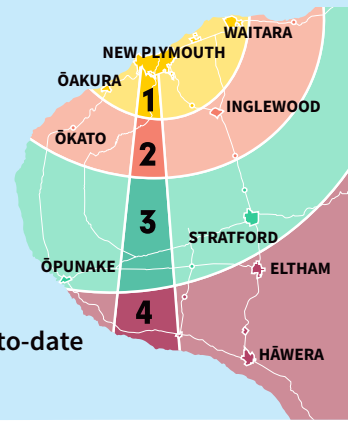

Please scan code for up-to-date fares and concessions

Ph 0800 87 22 87

www.taranakibus.info

TaranakiPublicTransport