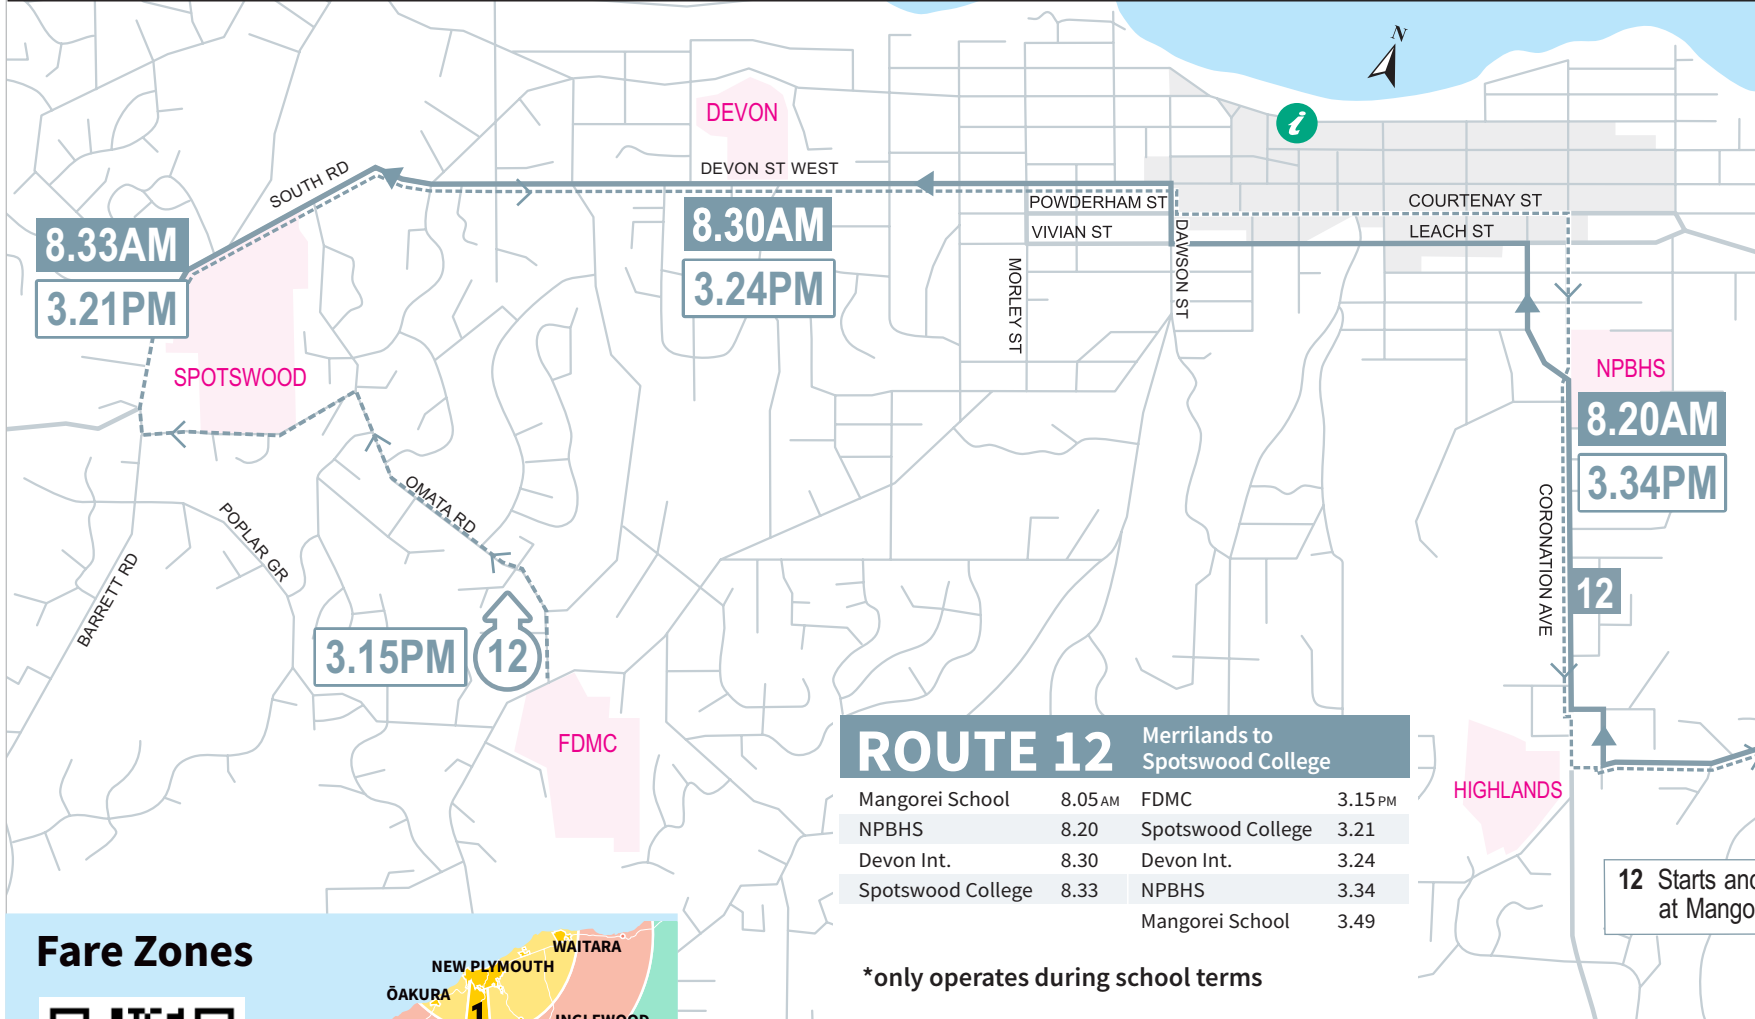

# ROUTE

## Merrilands to Spotswood College

## SCHOOL SERVICE\*

**KEY**

- i-Site
- Route Direction - AM
- Route Direction - PM

Current 2025-01-01 v1

SCAN TO DOWNLOAD transit APP

ROUTE 12 Merrilands to Spotswood College			
Mangorei School	8.05 AM	FDMC	3.15 PM
NPBHS	8.20	Spotswood College	3.21
Devon Int.	8.30	Devon Int.	3.24
Spotswood College	8.33	NPBHS	3.34
		Mangorei School	3.49