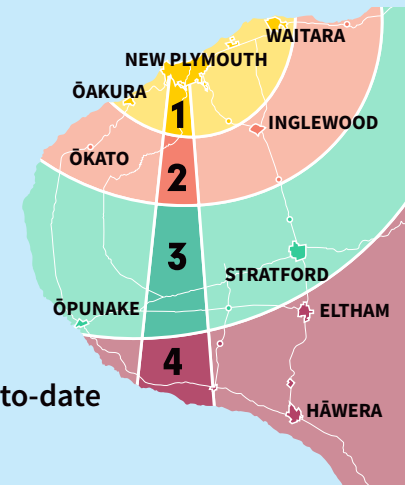

ROUTE

23

Urenui to New Plymouth

SCHOOL SERVICE*

New Plymouth

KEY

Route Direction

Current 2025-01-01 v1

SCAN TO DOWNLOAD
transit APP

Fare Zones

Please scan code for up-to-date fares and concessions

Urenui

ROUTE 23

Urenui to New Plymouth

Takiroa St (near Urenui school)	7.30AM	Highlands Intermediate	3.17PM
Main Nth Rd (near Ohanga cnr)	7.32	NPGHS	3.27
Princess Street	7.46	War Memorial Hall	3.58
War Memorial Hall	7.55	Princess Street	4.05
NPGHS	8.15	Main Nth Rd (near Ohanga Rd)	4.15
Highlands Intermediate	8.30	Urenui - Takiroa Street	4.20
Woodleigh School	8.35		