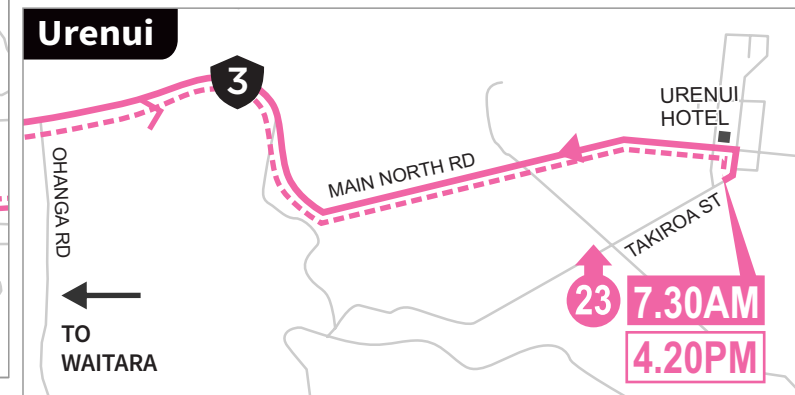

ROUTE

23

Urenui to New Plymouth

SCHOOL SERVICE*

New Plymouth

KEY

Route Direction

Current 2025-01-01 v1

SCAN TO DOWNLOAD
transit APP

Fare Zones

Please scan code for up-to-date fares and concessions

Urenui

ROUTE 23

Urenui to New Plymouth

Takiroa St (near Urenui school)	7.30AM	Highlands Intermediate	3.17PM
Main Nth Rd (near Ohanga cnr)	7.32	NPGHS	3.27
Princess Street	7.46	War Memorial Hall	3.58
War Memorial Hall	7.55	Princess Street	4.05
NPGHS	8.15	Main Nth Rd (near Ohanga Rd)	4.15
Highlands Intermediate	8.30	Urenui - Takiroa Street	4.20
Woodleigh School	8.35		