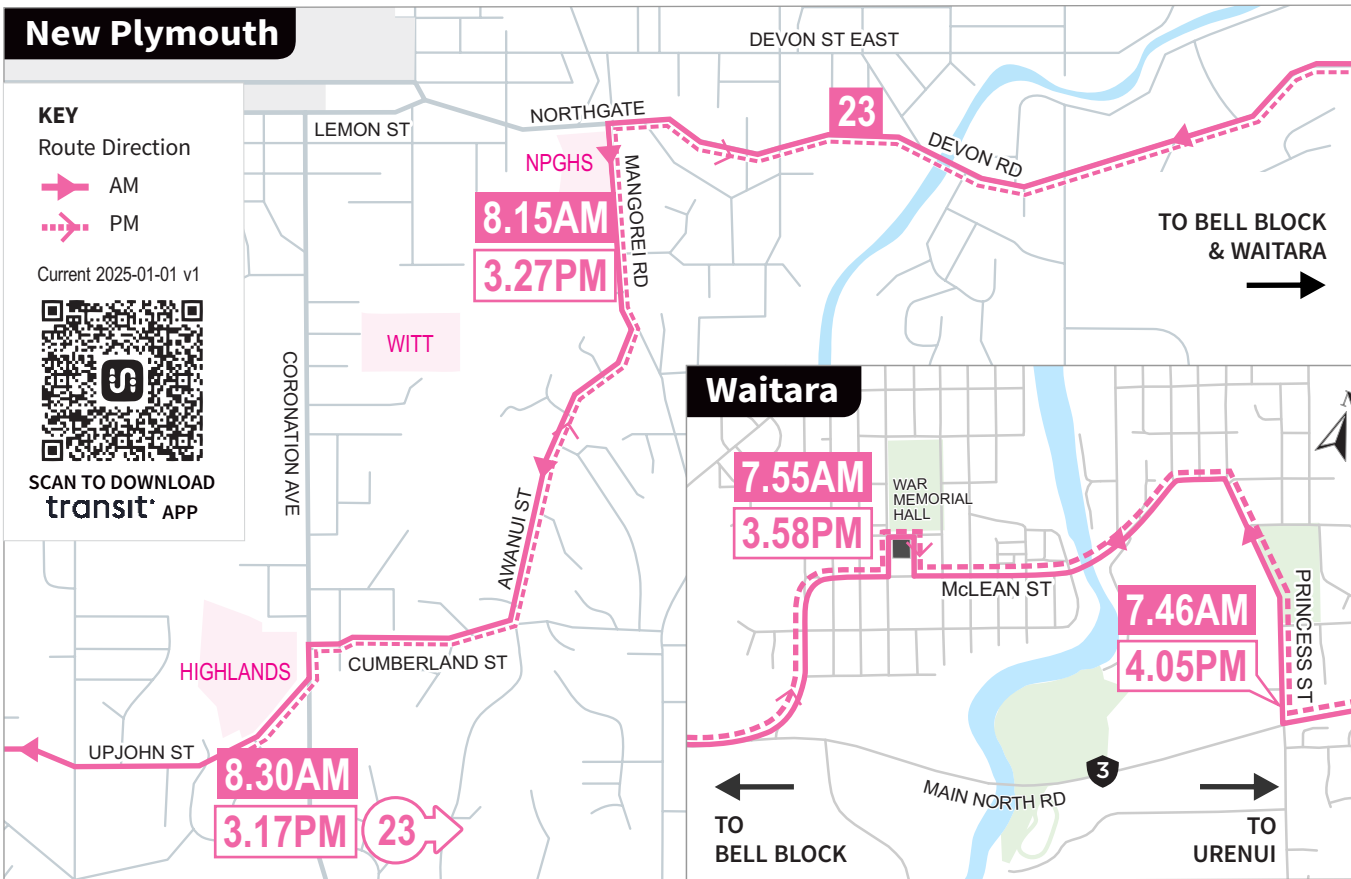

ROUTE

23

Urenui to New Plymouth

SCHOOL SERVICE*

New Plymouth

KEY

Route Direction

Current 2025-01-01 v1

SCAN TO DOWNLOAD
transit APP

Fare Zones

Please scan code for up-to-date fares and concessions

Urenui

ROUTE 23

Urenui to New Plymouth

Takiroa St (near Urenui school)	7.30AM	Highlands Intermediate	3.17PM
Main Nth Rd (near Ohanga cnr)	7.32	NPGHS	3.27
Princess Street	7.46	War Memorial Hall	3.58
War Memorial Hall	7.55	Princess Street	4.05
NPGHS	8.15	Main Nth Rd (near Ohanga Rd)	4.15
Highlands Intermediate	8.30	Urenui - Takiroa Street	4.20
Woodleigh School	8.35		