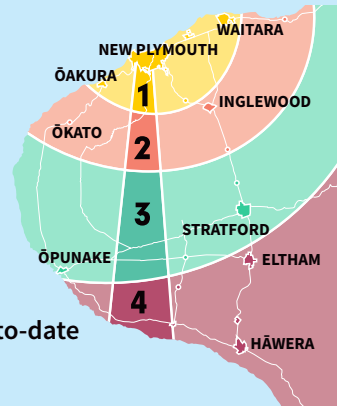

# Waitara to New Plymouth

### KEY

- i-Site
- Route Direction - AM
- Route Direction - PM

Current 2025-01-01 v1

## ROUTE 24 Waitara to New Plymouth

Leslie St (by pools)	7.40 AM	FDMC	3.17 PM
Bayly St	7.48	NPGHS	3.30
Richmond/Princess	7.50	War Memorial Hall	3.58
War Memorial Hall	7.55	Leslie St (by pools)	4.10
NPGHS	8.15	Bayly St	4.12
FDMC	8.30	Richmond/Princess	4.20

### Fare Zones

Please scan code for up-to-date fares and concessions