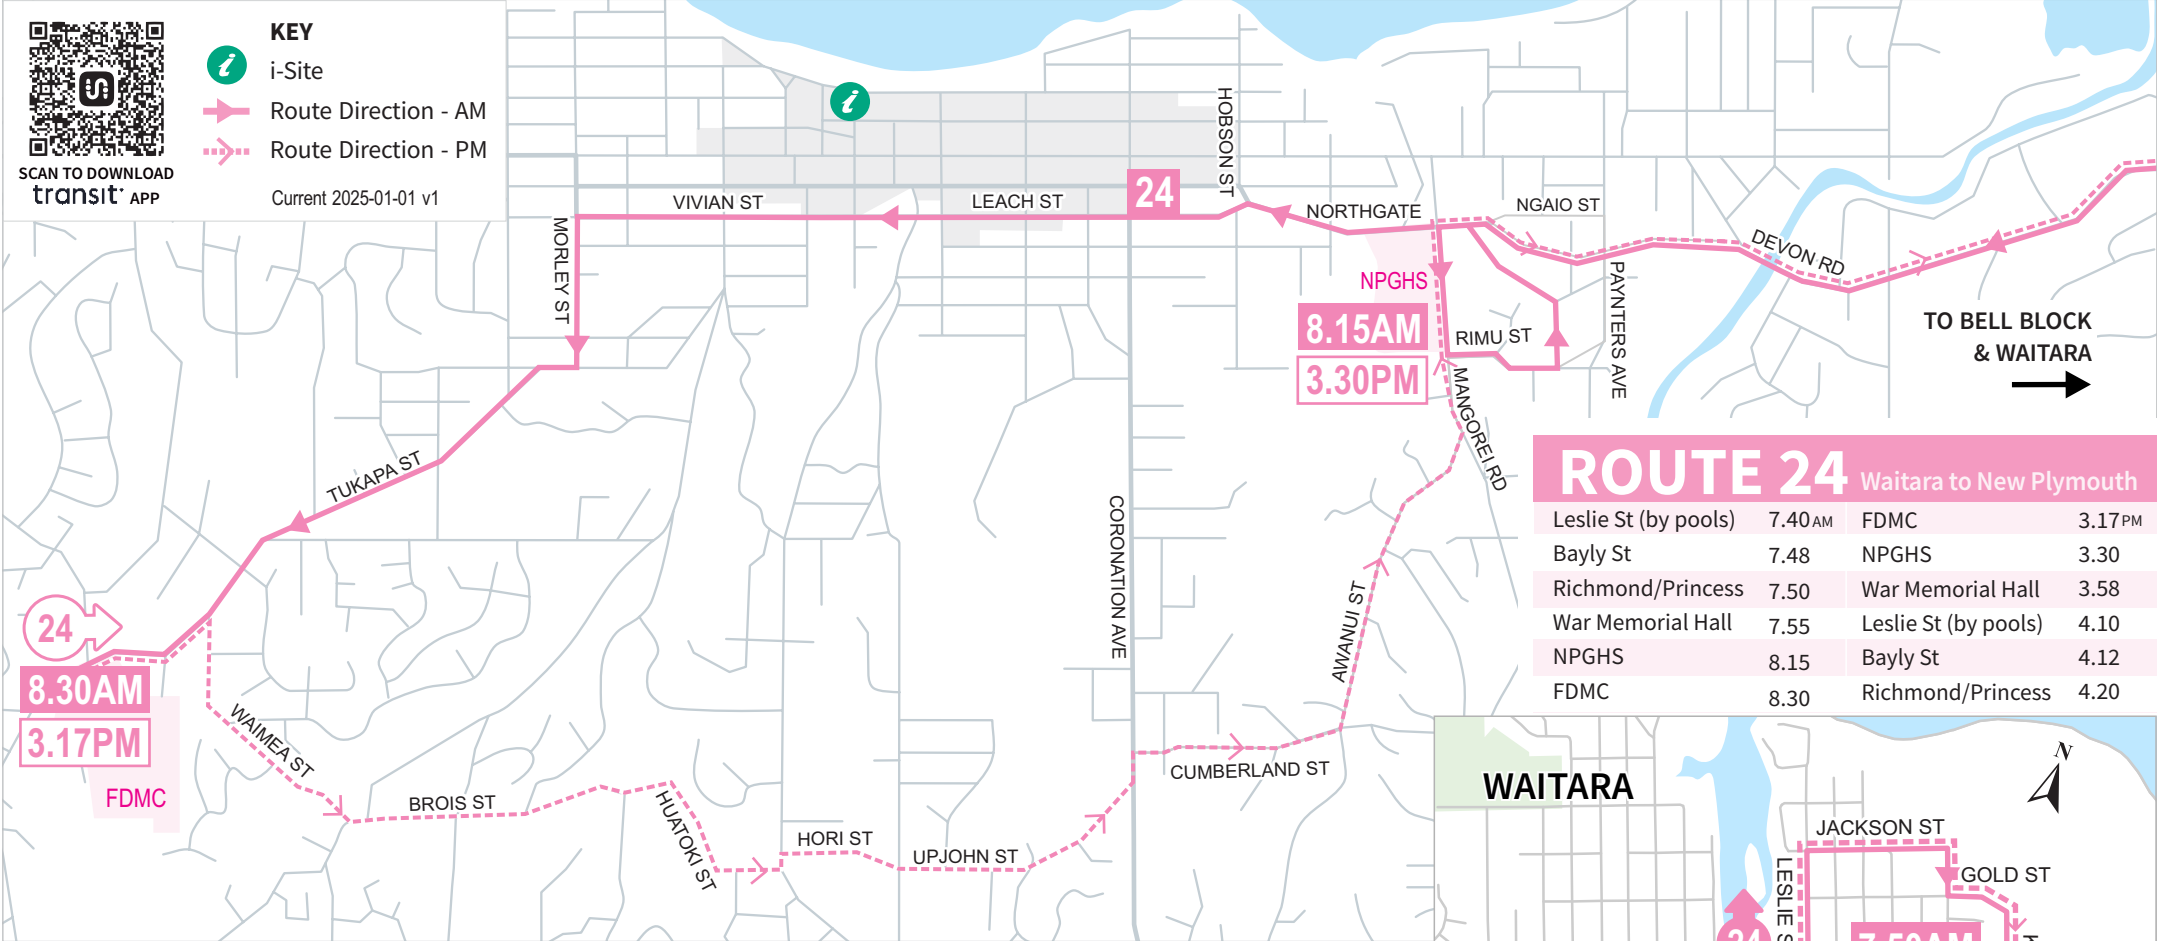

# Waitara to New Plymouth

# SCHOOL SERVICE\*

SCAN TO DOWNLOAD  
transit APP

### KEY

- i-Site
- Route Direction - AM
- Route Direction - PM

Current 2025-01-01 v1

## ROUTE 24 Waitara to New Plymouth

Leslie St (by pools)	7.40 AM	FDMC	3.17 PM
Bayly St	7.48	NPGHS	3.30
Richmond/Princess	7.50	War Memorial Hall	3.58
War Memorial Hall	7.55	Leslie St (by pools)	4.10
NPGHS	8.15	Bayly St	4.12
FDMC	8.30	Richmond/Princess	4.20