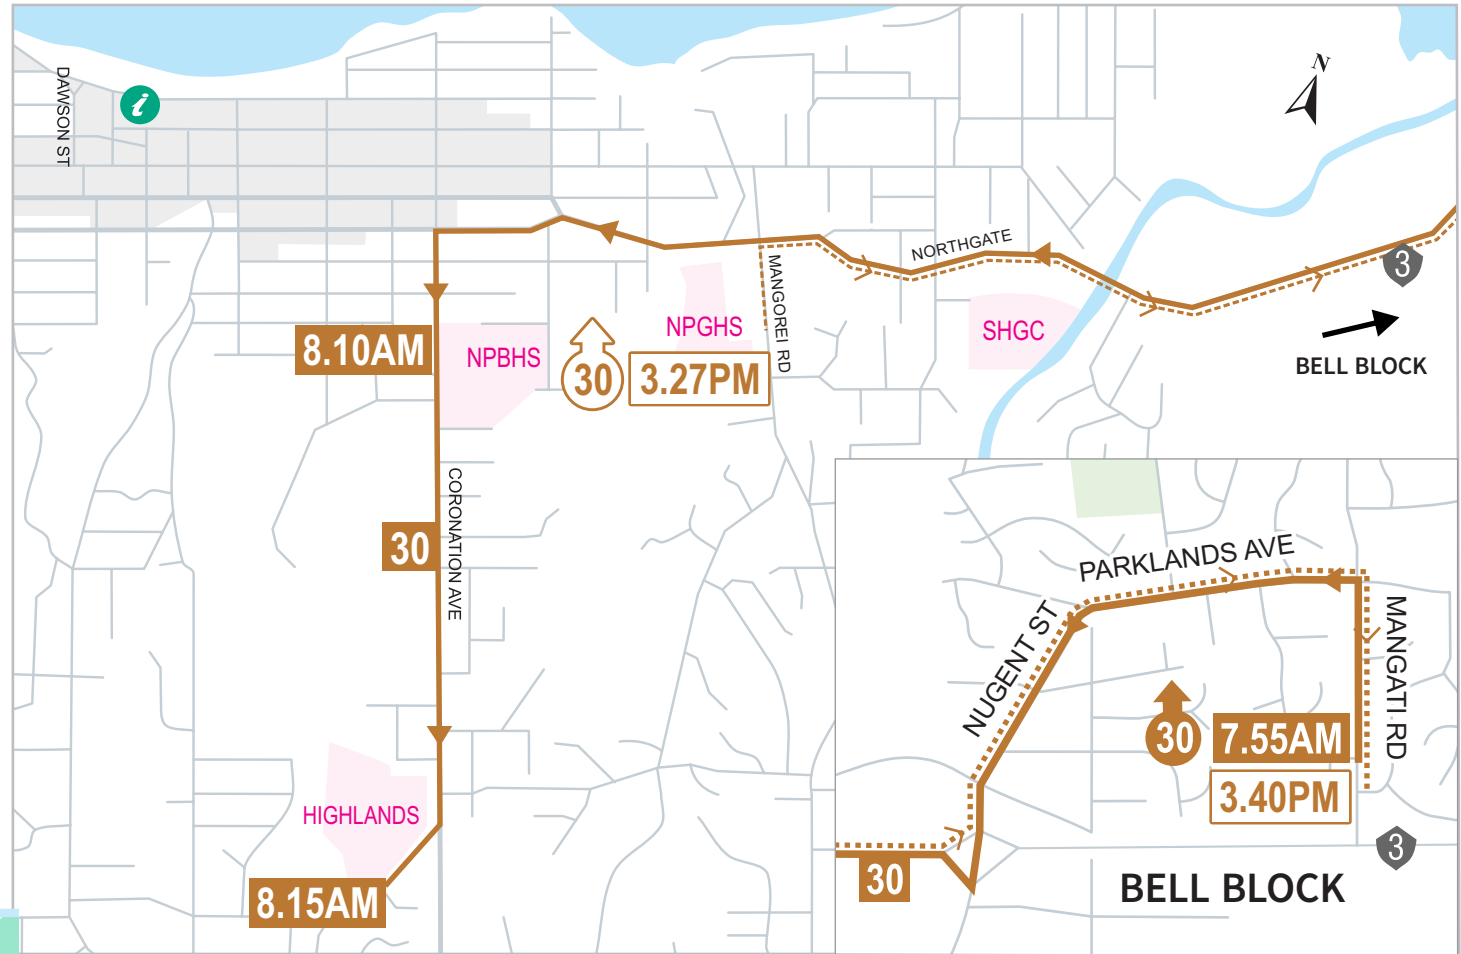

ROUTE

30

Bell Block to Highlands Intermediate

SCHOOL SERVICE*

SCAN TO DOWNLOAD
transit APP

KEY

i-Site

Route Direction - AM

Route Direction - PM

Current 2025-01-01 v1

ROUTE 30

Bell Block to Highlands Int.

Mangati/Gardenia	7.55AM	NPGHS	3.27PM
Nugent St	8.00	Mangati/Sunnyvale	3.40
NPBHS	8.10		
Highlands Int.	8.15		

*only operates during school terms