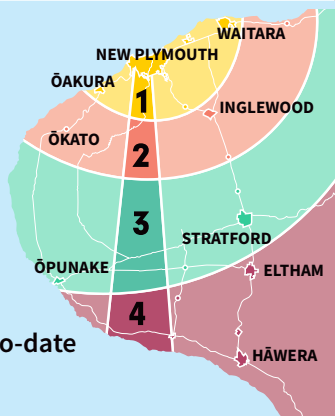

Fare Zones

Please scan code for up-to-date fares and concessions

Ph 0800 87 22 87

www.taranakibus.info

TaranakiPublicTransport