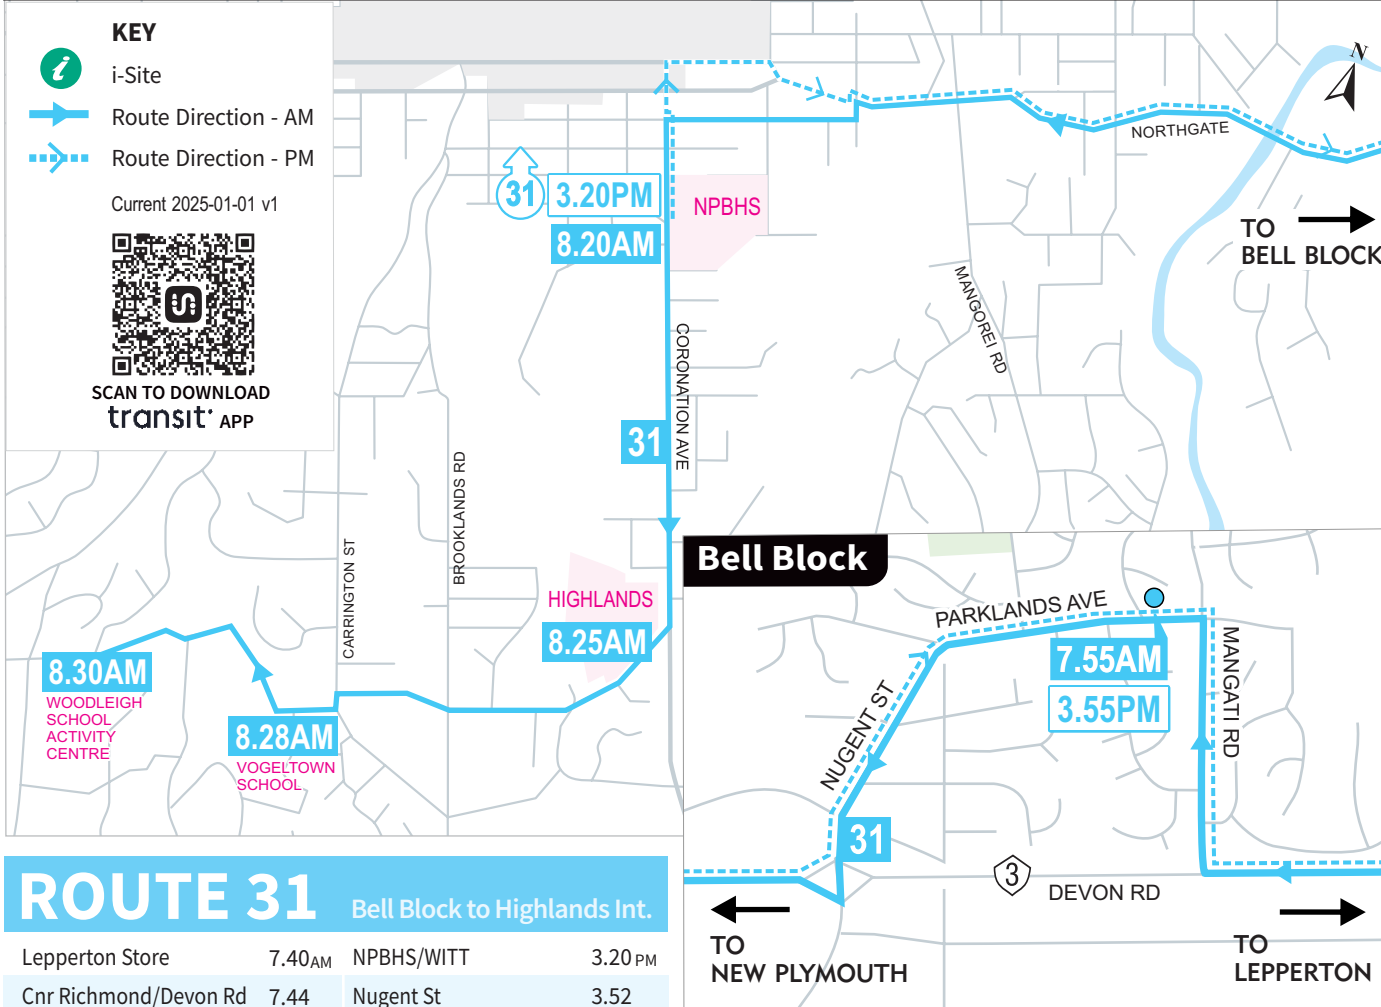

ROUTE

31

Lepperton/Bell Block to New Plymouth

SCHOOL SERVICE*

KEY

- i-Site
- Route Direction - AM
- Route Direction - PM

Current 2025-01-01 v1

SCAN TO DOWNLOAD
transit APP

ROUTE 31

Bell Block to Highlands Int.

Lepperton Store	7.40AM	NPBHS/WITT	3.20PM
Cnr Richmond/Devon Rd	7.44	Nugent St	3.52
Parklands Ave	7.55	Parklands Ave	3.55
Nugent St	7.58	Cnr Richmond/Devon Rds	4.05
NPBHS/WITT	8.20	Lepperton Store	4.10
Highlands Int	8.25		
Vogeltown School	8.28		
Activity Centre/Woodleigh	8.30		

*only operates during school terms

Fare Zones

Please scan code for up-to-date fares and concessions

Ph 0800 87 22 87

www.taranakibus.info

TaranakiPublicTransport