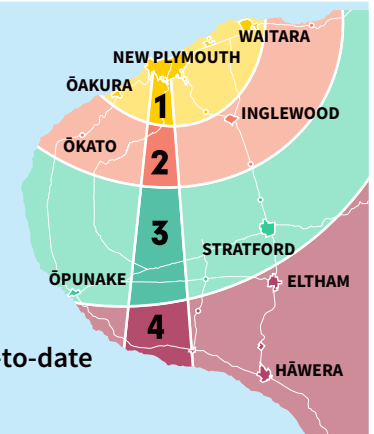

ROUTE

31

Lepperton/Bell Block to New Plymouth

SCHOOL SERVICE*

KEY

- i-Site
- Route Direction - AM
- Route Direction - PM

Current 2025-01-01 v1

SCAN TO DOWNLOAD
transit APP

ROUTE 31

Bell Block to Highlands Int.

Lepperton Store	7.40AM	NPBHS/WITT	3.20PM
Cnr Richmond/Devon Rd	7.44	Nugent St	3.52
Parklands Ave	7.55	Parklands Ave	3.55
Nugent St	7.58	Cnr Richmond/Devon Rds	4.05
NPBHS/WITT	8.20	Lepperton Store	4.10
Highlands Int	8.25		
Vogeltown School	8.28		
Activity Centre/Woodleigh	8.30		

*only operates during school terms

Fare Zones

Please scan code for up-to-date fares and concessions

Ph 0800 87 22 87

www.taranakibus.info

TaranakiPublicTransport