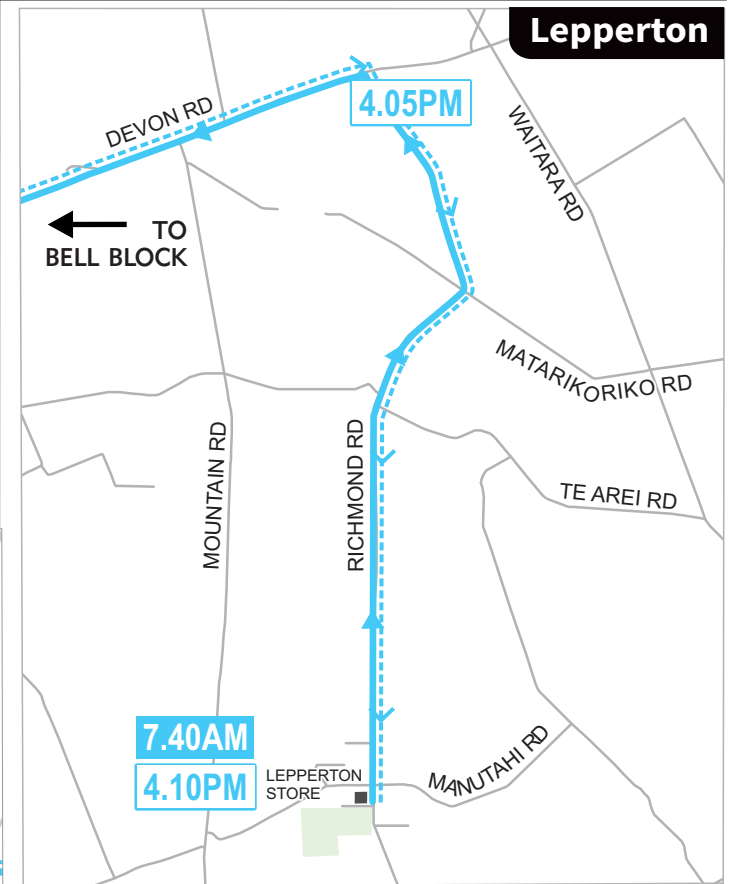

ROUTE

31

Lepperton/Bell Block to New Plymouth

SCHOOL SERVICE*

KEY

- i-Site
- Route Direction - AM
- Route Direction - PM

Current 2025-01-01 v1

SCAN TO DOWNLOAD
transit APP

ROUTE 31

Bell Block to Highlands Int.

Lepperton Store	7.40AM	NPBHS/WITT	3.20PM
Cnr Richmond/Devon Rd	7.44	Nugent St	3.52
Parklands Ave	7.55	Parklands Ave	3.55
Nugent St	7.58	Cnr Richmond/Devon Rds	4.05
NPBHS/WITT	8.20	Lepperton Store	4.10
Highlands Int	8.25		
Vogeltown School	8.28		
Activity Centre/Woodleigh	8.30		

*only operates during school terms

Fare Zones

Please scan code for up-to-date fares and concessions

Ph 0800 87 22 87

www.taranakibus.info

TaranakiPublicTransport