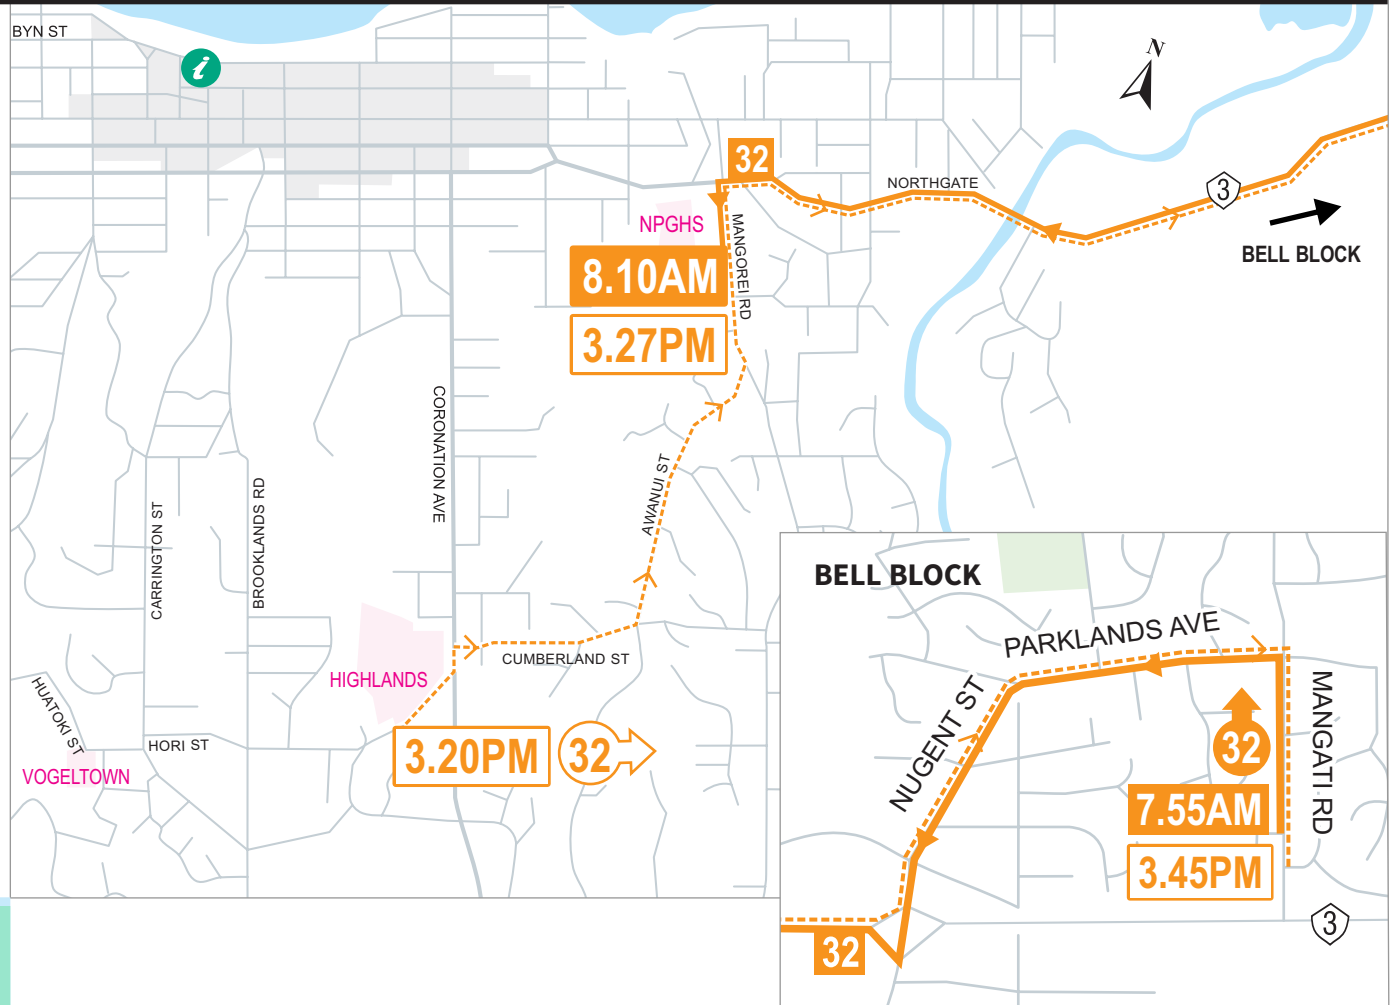

### KEY

- i-Site
- Route Direction - AM
- Route Direction - PM

Current 2025-01-01 v1

## ROUTE 32

Bell Block to NPGHS  
Highlands Int. PM only

Mangati Rd	7.55 AM	Highlands Int.	3.20 PM
Parklands Ave	7.57	NPGHS	3.27
Nugent Street	8.00	Mangati/Sunnyvale	3.45
NPGHS	8.10		

\*only operates during school terms