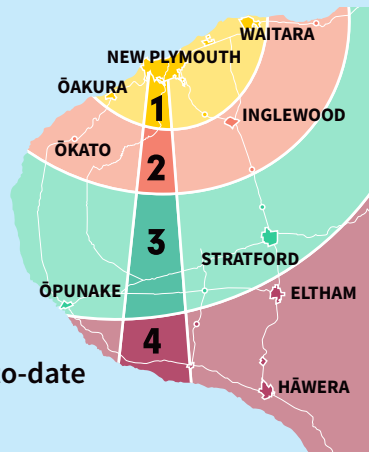

Fare Zones

Please scan code for up-to-date fares and concessions

Ph 0800 87 22 87

www.taranakibus.info

TaranakiPublicTransport