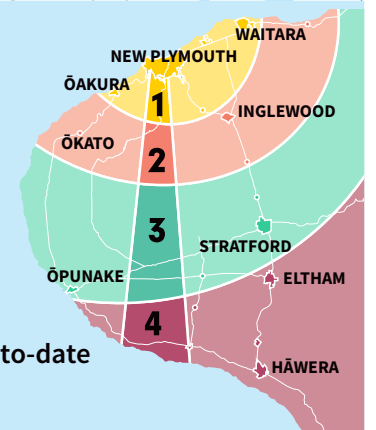

ROUTE

34

Bell Block to Francis Douglas Memorial College

SCHOOL SERVICE*

Fare Zones

Please scan code for up-to-date fares and concessions

Ph 0800 87 22 87

www.taranakibus.info

TaranakiPublicTransport