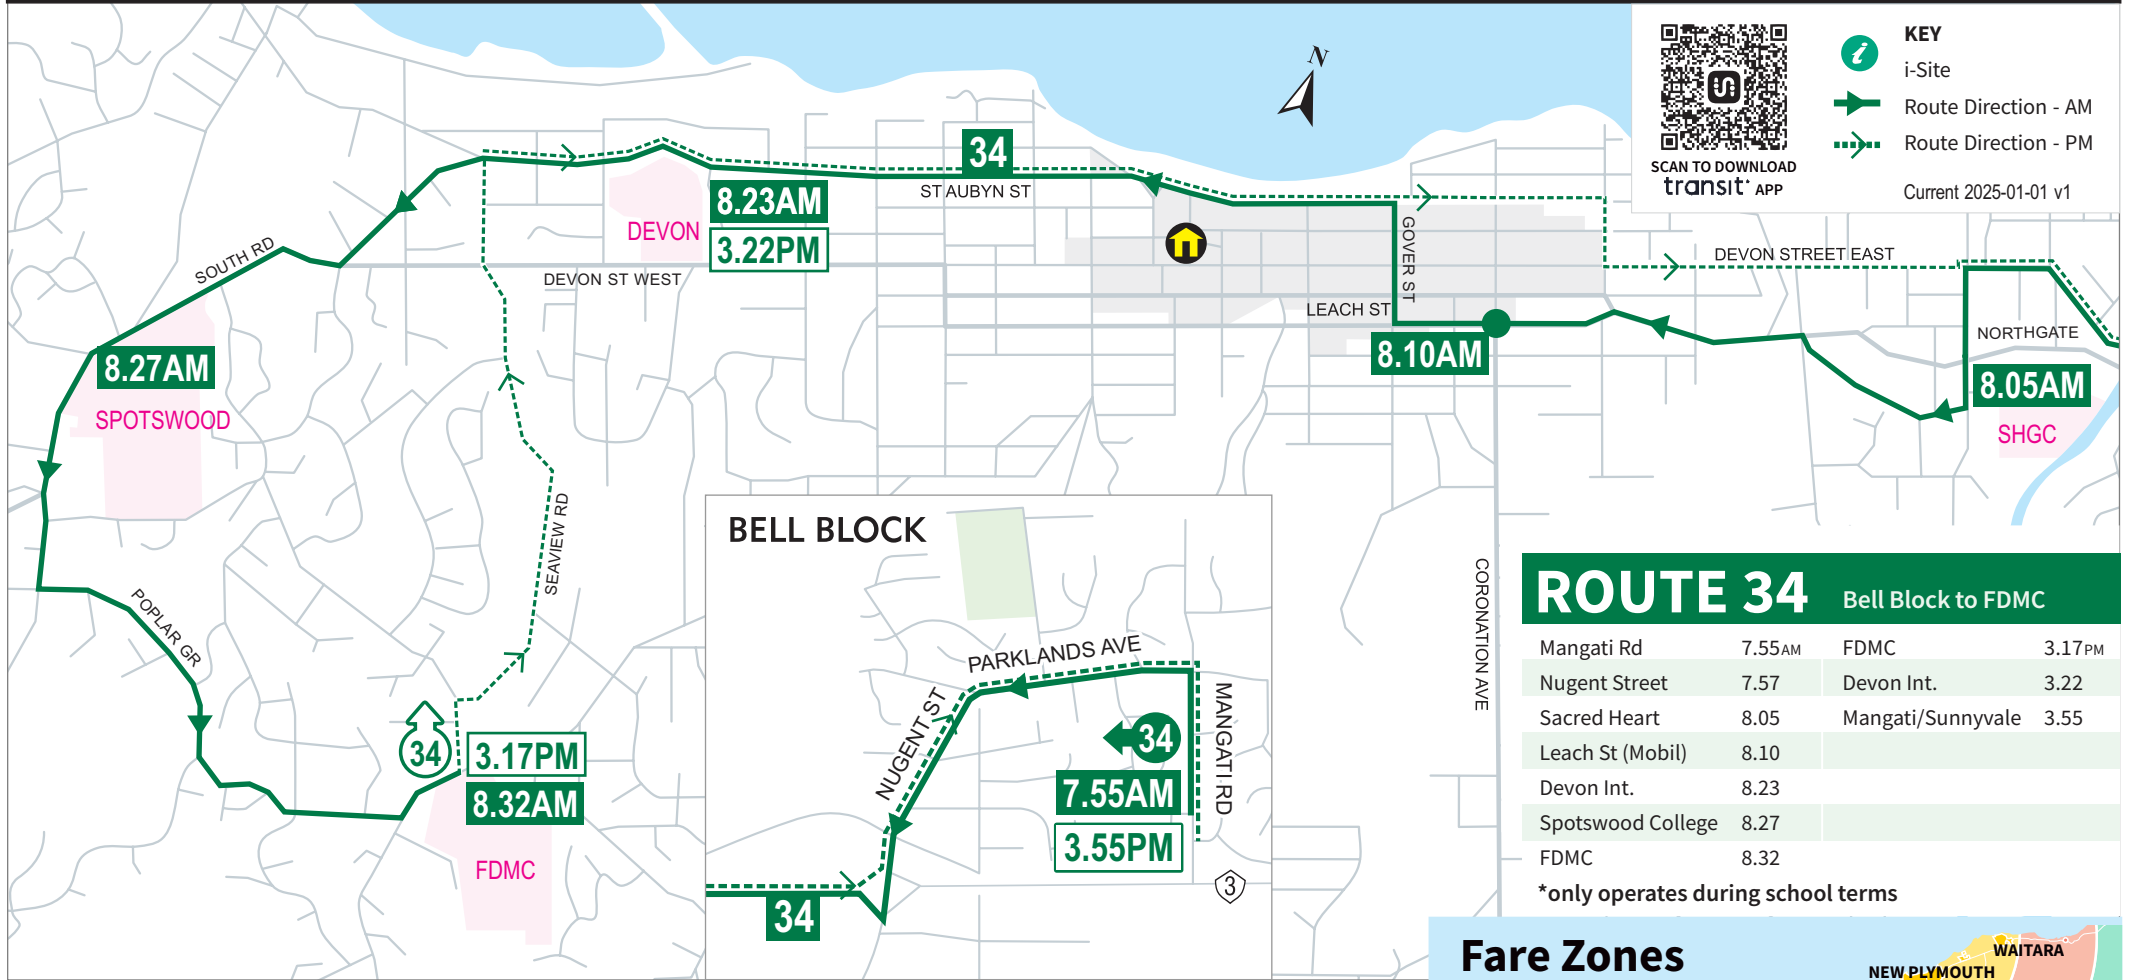

ROUTE

34

Bell Block to Francis Douglas Memorial College

SCHOOL SERVICE*

Fare Zones

Please scan code for up-to-date fares and concessions

Ph 0800 87 22 87

www.taranakibus.info

TaranakiPublicTransport