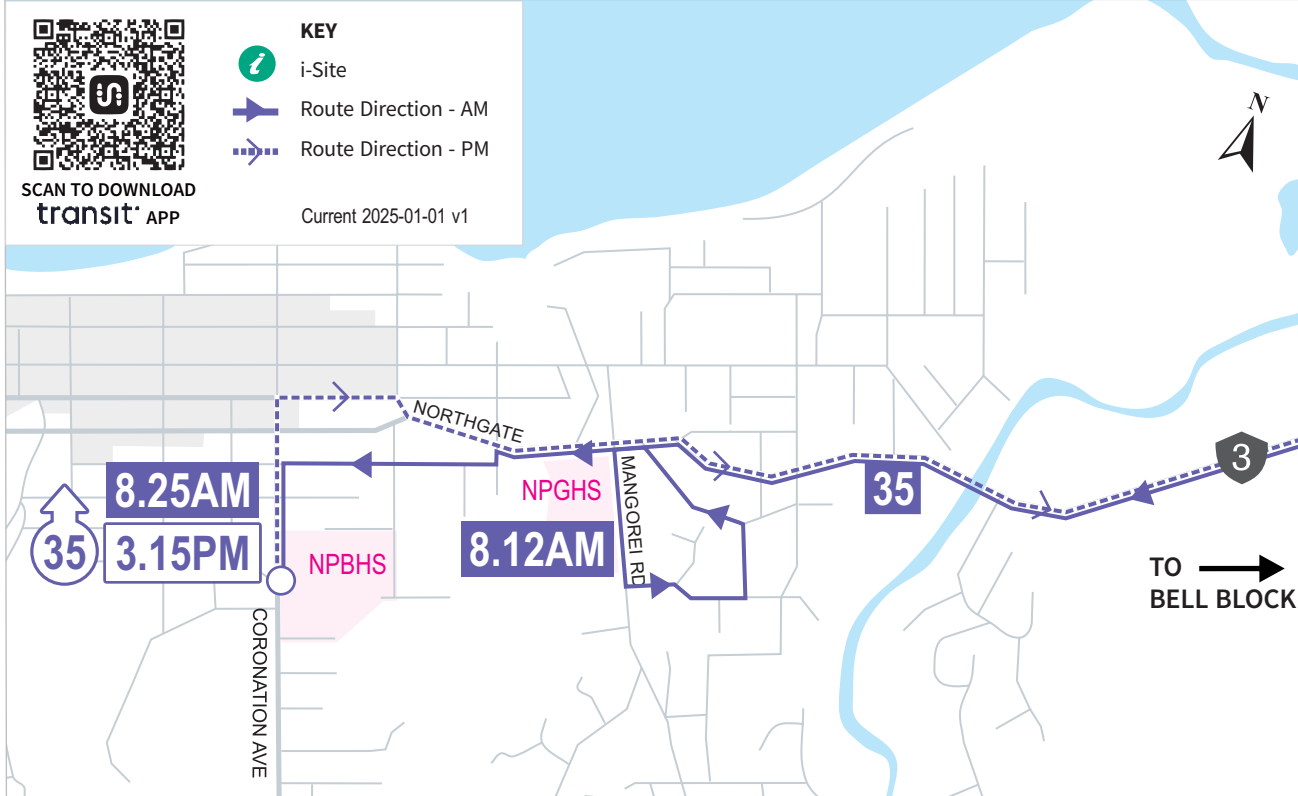

ROUTE 35 Bell Block to NPBHS

SCHOOL SERVICE*

SCAN TO DOWNLOAD
transit APP

- KEY**
- i i-Site
 - Route Direction - AM
 - ← Route Direction - PM
- Current 2025-01-01 v1

Bell Block

ROUTE 35 Bell Block to NPBHS

Parklands Ave	8.00AM	NPBHS/WITT	3.15PM
Nugent St	8.02	Nugent St	3.35
NPGHS	8.12	Parklands Ave	3.38
NPBHS/WITT	8.25	Mangati Rd	3.40

Fare Zones

Please scan code for up-to-date fares and concessions

Ph 0800 87 22 87