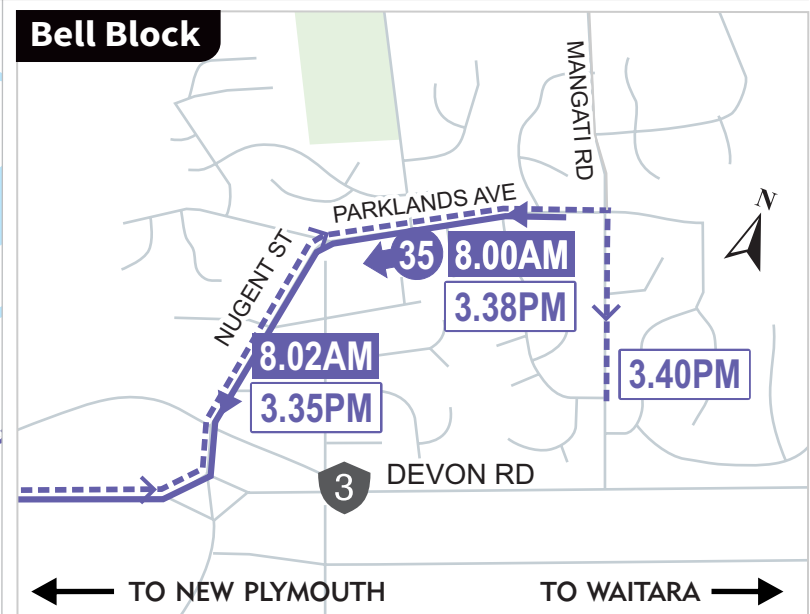

ROUTE 35 Bell Block to NPBHS

SCHOOL SERVICE*

SCAN TO DOWNLOAD
transit APP

- KEY**
- i i-Site
 - Route Direction - AM
 - ← Route Direction - PM
- Current 2025-01-01 v1

Bell Block

ROUTE 35 Bell Block to NPBHS

Parklands Ave	8.00AM	NPBHS/WITT	3.15PM
Nugent St	8.02	Nugent St	3.35
NPGHS	8.12	Parklands Ave	3.38
NPBHS/WITT	8.25	Mangati Rd	3.40

Fare Zones

Please scan code for up-to-date fares and concessions

Ph 0800 87 22 87

www.taranakibus.info

TaranakiPublicTransport