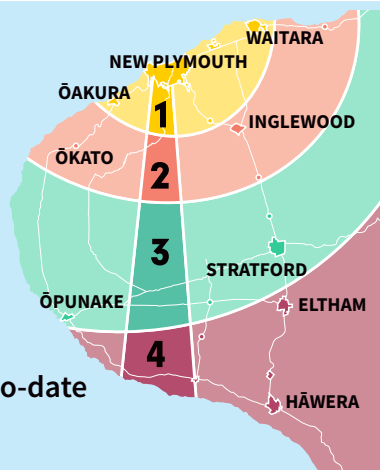

ROUTE 35 Bell Block to NPBHS

SCHOOL SERVICE*

SCAN TO DOWNLOAD
transit APP

- KEY**
- i i-Site
 - Route Direction - AM
 - ← Route Direction - PM
- Current 2025-01-01 v1

Bell Block

ROUTE 35 Bell Block to NPBHS

Parklands Ave	8.00AM	NPBHS/WITT	3.15PM
Nugent St	8.02	Nugent St	3.35
NPGHS	8.12	Parklands Ave	3.38
NPBHS/WITT	8.25	Mangati Rd	3.40

Fare Zones

Please scan code for up-to-date fares and concessions

Ph 0800 87 22 87