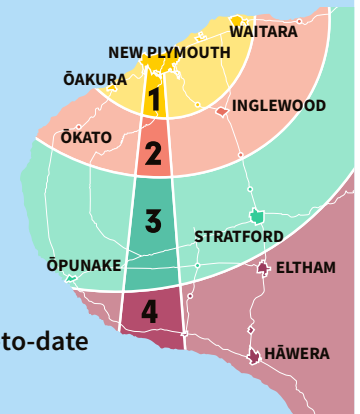

Fare Zones

Please scan code for up-to-date fares and concessions