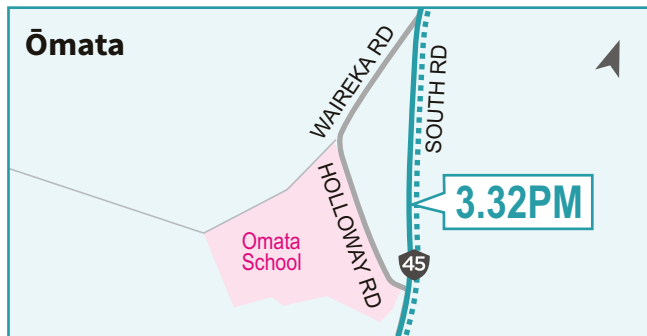

Ph 0800 87 22 87

www.taranakibus.info

TaranakiPublicTransport