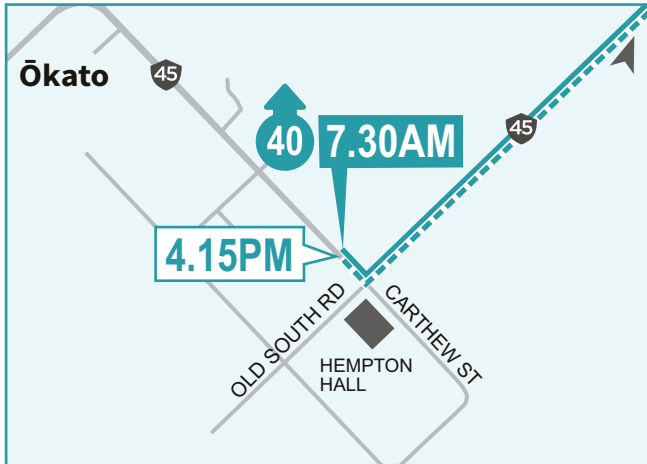

ROUTE 40 Ōkato to NPBHS

SCHOOL SERVICE*

ROUTE 40 Ōakura to NPBHS

Carthew St, Ōkato	7.30AM	NPBHS	3.18PM
Ōakura Hall	7.50	Ōmata (Main Rd)	3.32
Dep. Ōakura Hall	7.55	Ōakura Bus Stop	3.40
NPBHS	8.15	Dep. Ōakura	3.50
		Sinclair Electrical	4.15