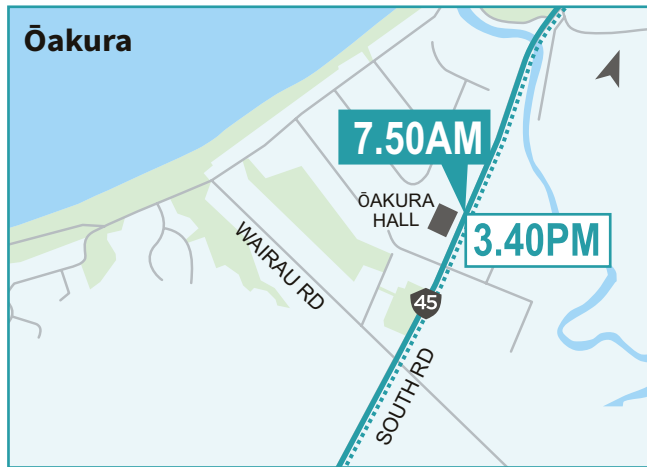

ROUTE 40 Ōkato to NPBHS

SCHOOL SERVICE*

ROUTE 40 Ōakura to NPBHS

Carthew St, Ōkato	7.30AM	NPBHS	3.18PM
Ōakura Hall	7.50	Ōmata (Main Rd)	3.32
Dep. Ōakura Hall	7.55	Ōakura Bus Stop	3.40
NPBHS	8.15	Dep. Ōakura	3.50
		Sinclair Electrical	4.15