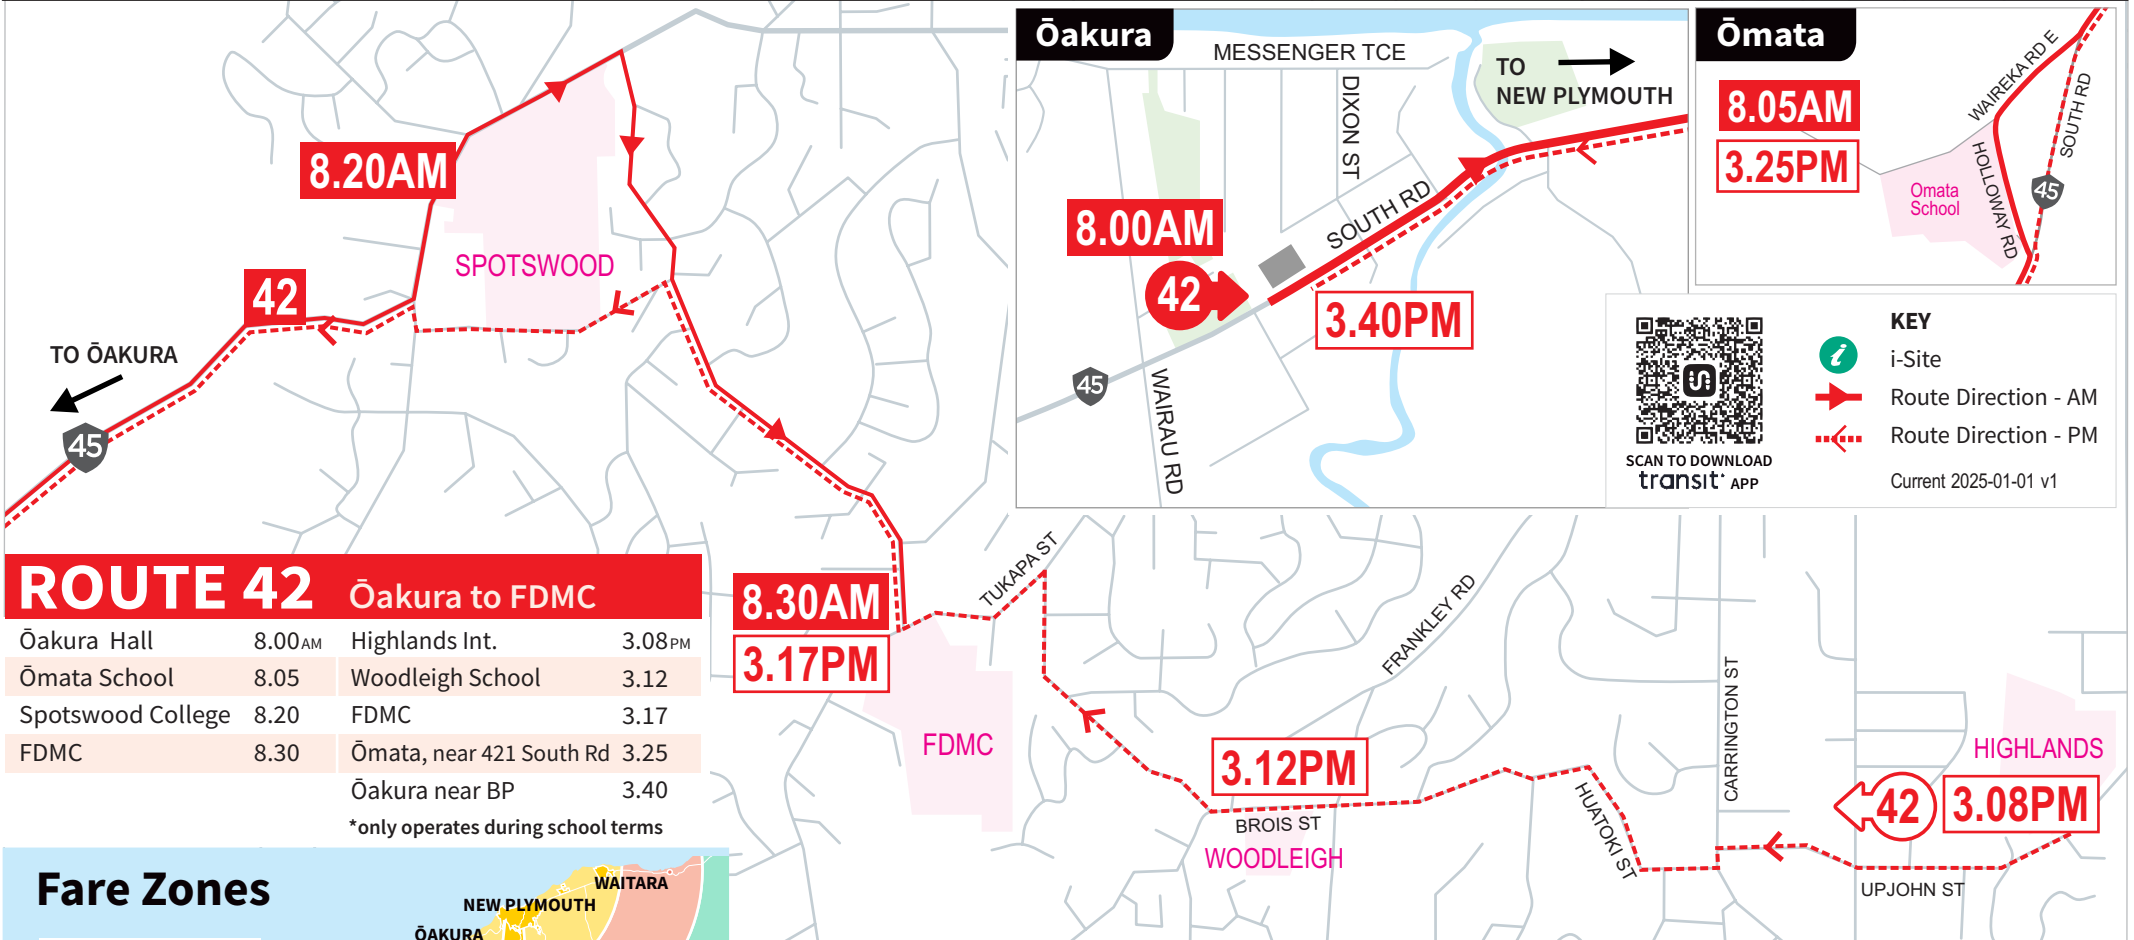

ROUTE

42

Ōākura to Francis Douglas Memorial College

SCHOOL SERVICE*

ROUTE 42 Ōākura to FDMC

Ōākura Hall	8.00AM	Highlands Int.	3.08PM
Ōmāta School	8.05	Woodleigh School	3.12
Spotswood College	8.20	FDMC	3.17
FDMC	8.30	Ōmāta, near 421 South Rd	3.25
		Ōākura near BP	3.40

*only operates during school terms

Fare Zones

Please scan code for up-to-date fares and concessions

Ph 0800 87 22 87

www.taranakibus.info

TaranakiPublicTransport