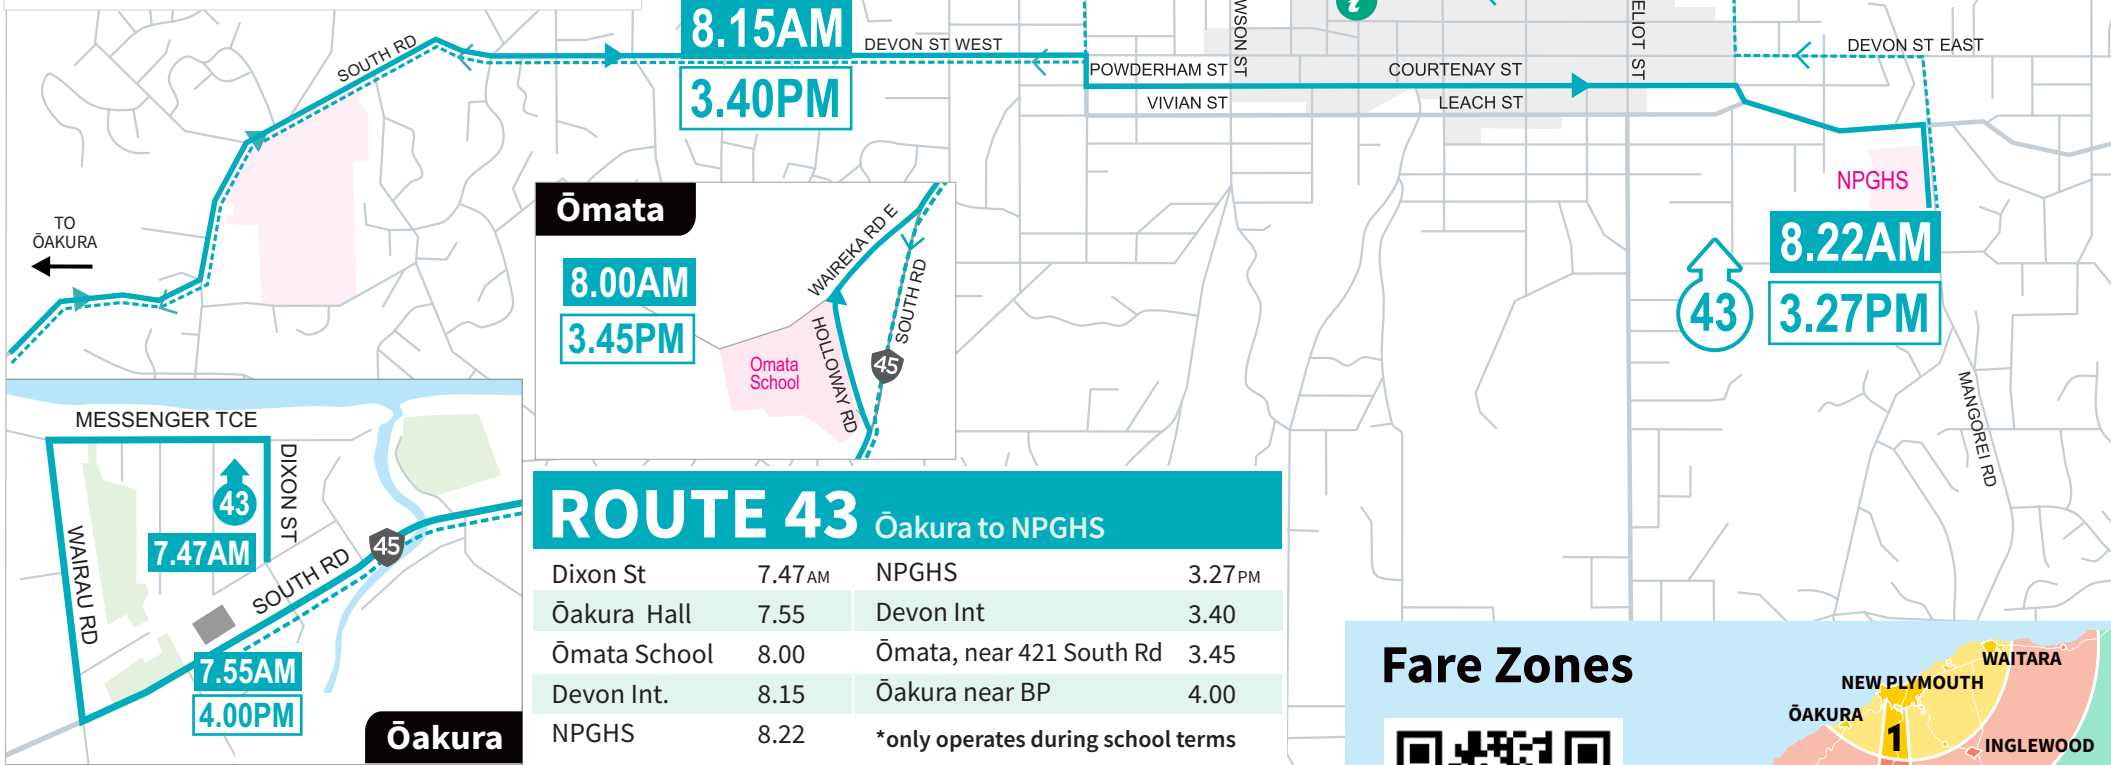

ROUTE 43 Ōākura to NPGHS

SCHOOL SERVICE*

- KEY**
- i-Site
 - Route Direction - AM
 - Route Direction - PM
 - Ōākura Hall
- Current 2025-01-01 v1

ROUTE 43 Ōākura to NPGHS

Dixon St	7.47AM	NPGHS	3.27PM
Ōākura Hall	7.55	Devon Int	3.40
Ōmata School	8.00	Ōmata, near 421 South Rd	3.45
Devon Int.	8.15	Ōākura near BP	4.00
NPGHS	8.22		

*only operates during school terms

Fare Zones

Please scan code for up-to-date fares and concessions

Ph 0800 87 22 87

www.taranakibus.info

TaranakiPublicTransport